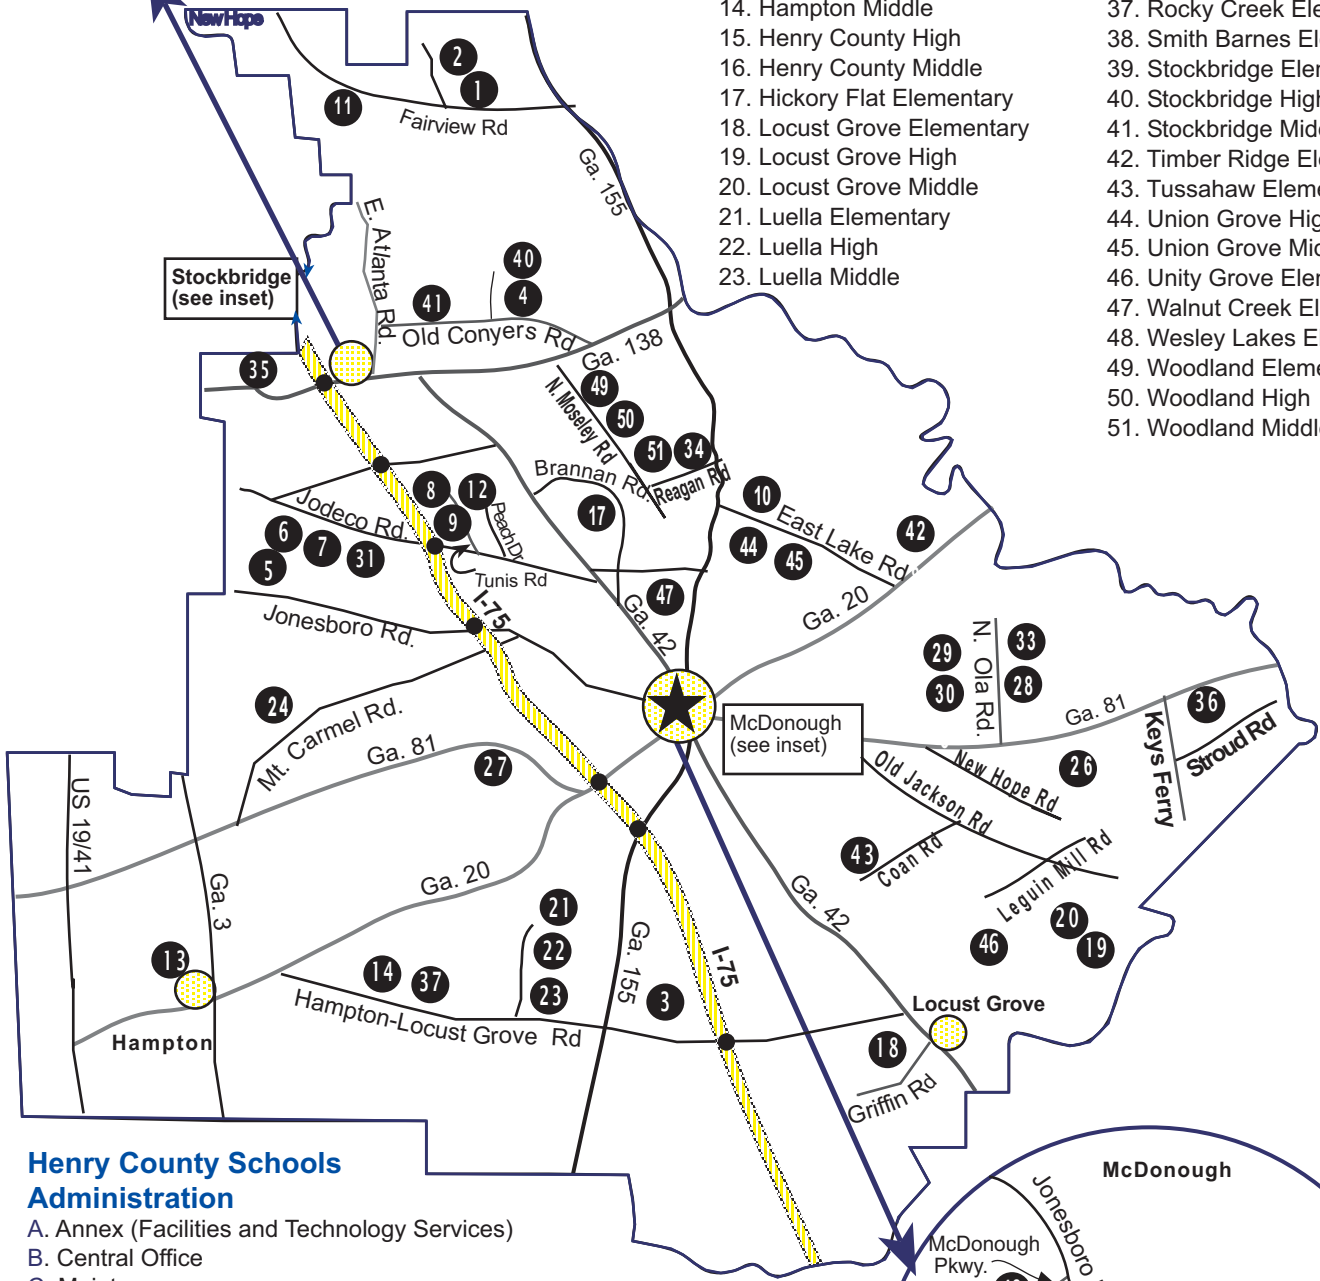

# Henry County Schools

33 N. Zack Hinton Pkwy.  
 McDonough, GA 30253  
 Phone: 770-957-6601  
 www.henry.k12.ga.us

1. Austin Road Elementary
2. Austin Road Middle
3. Bethlehem Elementary
4. Cotton Indian Elementary
5. Dutchtown Elementary
6. Dutchtown High
7. Dutchtown Middle
8. Eagle's Landing High
9. Eagle's Landing Middle
10. East Lake Elementary
11. Fairview Elementary
12. Flippen Elementary
13. Hampton Elementary
14. Hampton Middle
15. Henry County High
16. Henry County Middle
17. Hickory Flat Elementary
18. Locust Grove Elementary
19. Locust Grove High
20. Locust Grove Middle
21. Luella Elementary
22. Luella High
23. Luella Middle
24. Mt. Carmel Elementary
25. McDonough Elementary
26. New Hope Elementary
27. Oakland Elementary
28. Ola Elementary
29. Ola High
30. Ola Middle
31. Pate's Creek Elementary
32. Patrick Henry North
33. Patrick Henry South
34. Pleasant Grove Elementary
35. Red Oak Elementary
36. Rock Spring Elementary
37. Rocky Creek Elementary
38. Smith Barnes Elementary
39. Stockbridge Elementary
40. Stockbridge High
41. Stockbridge Middle
42. Timber Ridge Elementary
43. Tussahaw Elementary
44. Union Grove High
45. Union Grove Middle
46. Unity Grove Elementary
47. Walnut Creek Elementary
48. Wesley Lakes Elementary
49. Woodland Elementary
50. Woodland High
51. Woodland Middle

## Henry County Schools Administration

- A. Annex (Facilities and Technology Services)
- B. Central Office
- C. Maintenance
- D. Nutrition
- E. Performing Arts Center
- F. Special Education
- G. Transportation