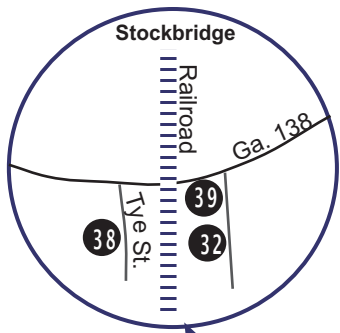

# Henry County Schools

33 N. Zack Hinton Pkwy.  
 McDonough, GA 30253  
 Phone: 770-957-6601  
 www.henry.k12.ga.us

1. Austin Road Elementary
2. Austin Road Middle
3. Bethlehem Elementary
4. Cotton Indian Elementary
5. Dutchtown Elementary
6. Dutchtown High
7. Dutchtown Middle
8. Eagle's Landing High
9. Eagle's Landing Middle
10. East Lake Elementary
11. Fairview Elementary
12. Flippen Elementary
13. Hampton Elementary
14. Hampton Middle
15. Henry County High
16. Henry County Middle
17. Hickory Flat Elementary
18. Locust Grove Elementary
19. Locust Grove High
20. Locust Grove Middle
21. Luella Elementary
22. Luella High
23. Luella Middle
24. Mt. Carmel Elementary
25. McDonough Elementary
26. New Hope Elementary
27. Oakland Elementary
28. Ola Elementary
29. Ola High
30. Ola Middle
31. Pate's Creek Elementary
32. Patrick Henry North
33. Patrick Henry South
34. Pleasant Grove Elementary
35. Red Oak Elementary
36. Rock Spring Elementary
37. Rocky Creek Elementary
38. Smith Barnes Elementary
39. Stockbridge Elementary
40. Stockbridge High
41. Stockbridge Middle
42. Timber Ridge Elementary
43. Tussahaw Elementary
44. Union Grove High
45. Union Grove Middle
46. Unity Grove Elementary
47. Walnut Creek Elementary
48. Wesley Lakes Elementary
49. Woodland Elementary
50. Woodland High
51. Woodland Middle