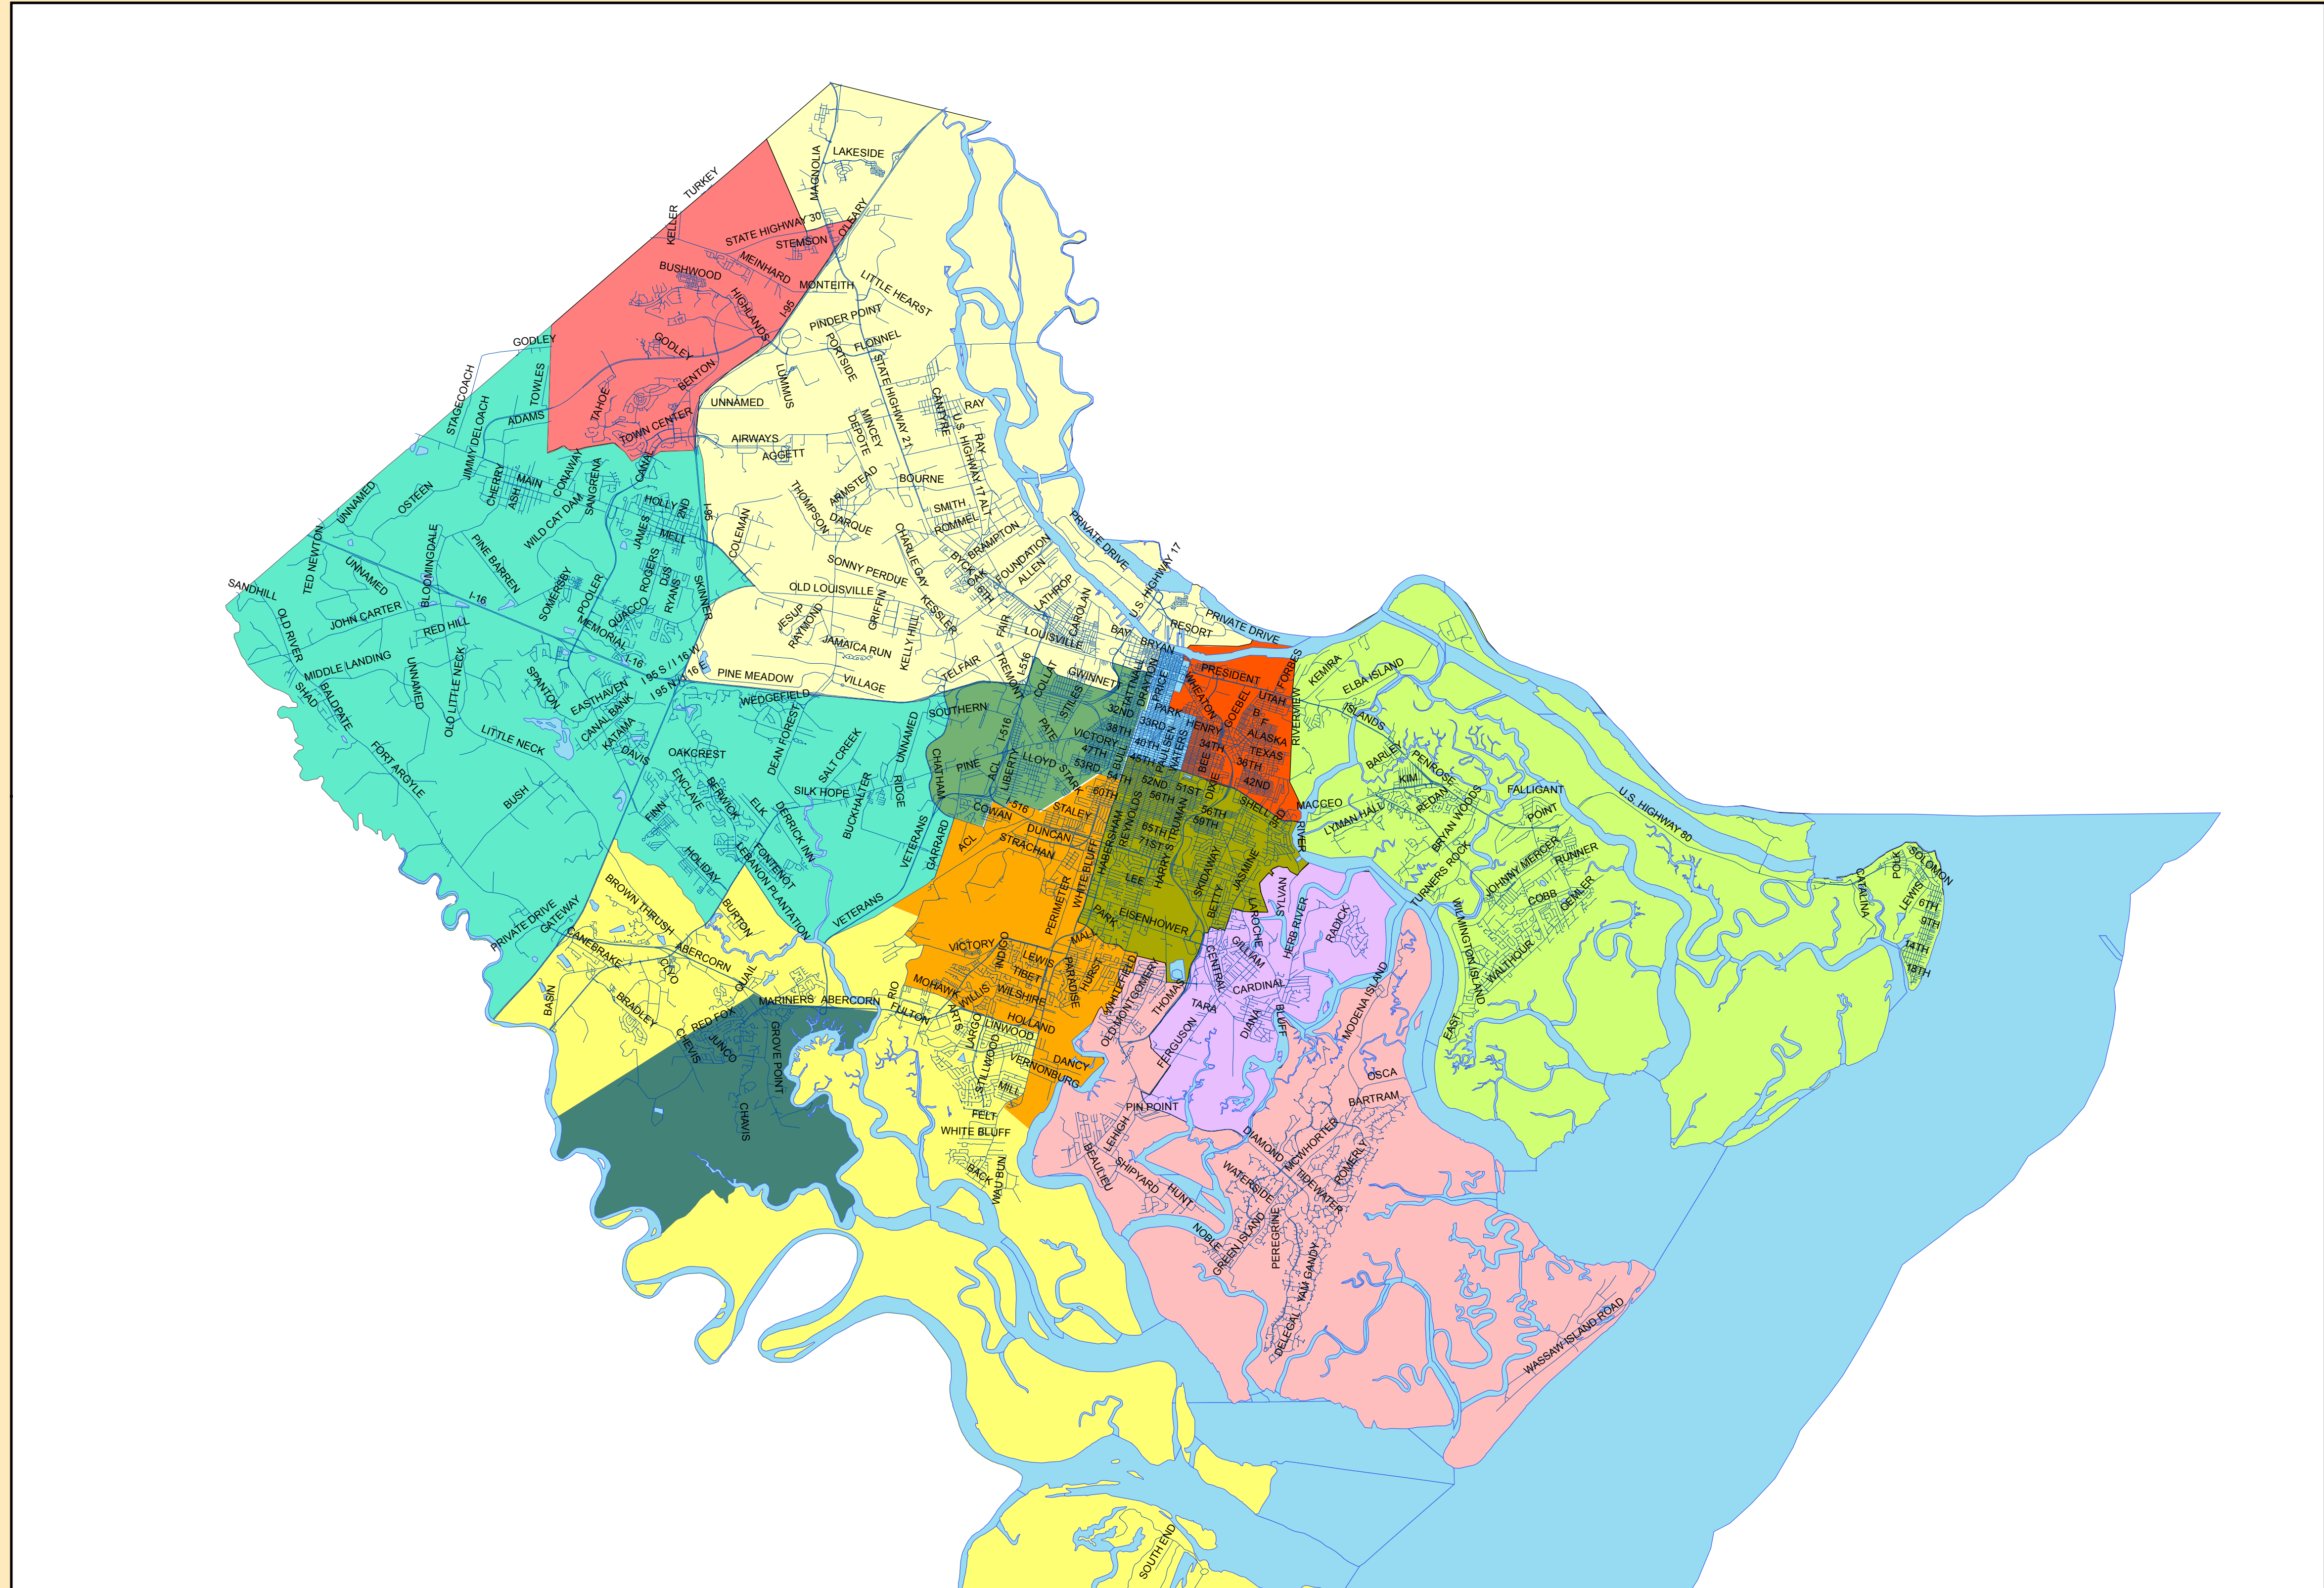

- BARTLETT
- DERENNE MIDDLE
- EAST BROAD
- GEORGETOWN ELEMENTARY
- GODLEY
- HESSE ELEMENTARY
- HUBERT
- ISLANDS
- ISLE OF HOPE
- MERCER
- MYERS
- SOUTHWEST
- WEST CHATHAM

Middle Schools

Division of Operations