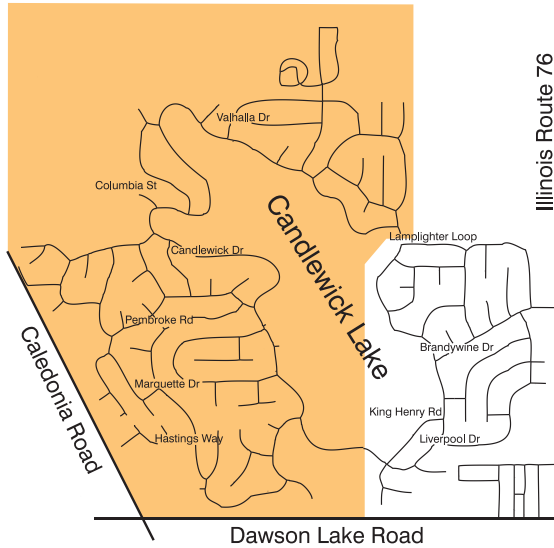

Candlewick Lake Community

Transition Areas

Area 1 The Knolls of Boone Subdivision

Area 2 Four Seasons and the area directly east of it to Genoa Road and bordered on the south by Interstate 90

Transition Areas 1 and 2 will attend Kishwaukee Elementary School during the 2006-2007 school year. Depending on enrollment at Kishwaukee Elementary School in the following years these areas either will continue for another year at Kishwaukee or they will attend their new home schools.

Area 1 Home School is Lincoln
Area 2 Home School is Washington

“Children First”

Belvidere Community Unit School District 100

1201 Fifth Avenue
Belvidere, IL 61008

(815) 544-0301
FAX (815) 544-4260

www.district100.com

Boone County
Special Education Co-op

To determine if your location is in
Belvidere School District 100,
please refer to your
Property Tax Bill.

This map is provided for general
information only and is subject
to change. For exact information contact
the District Office.