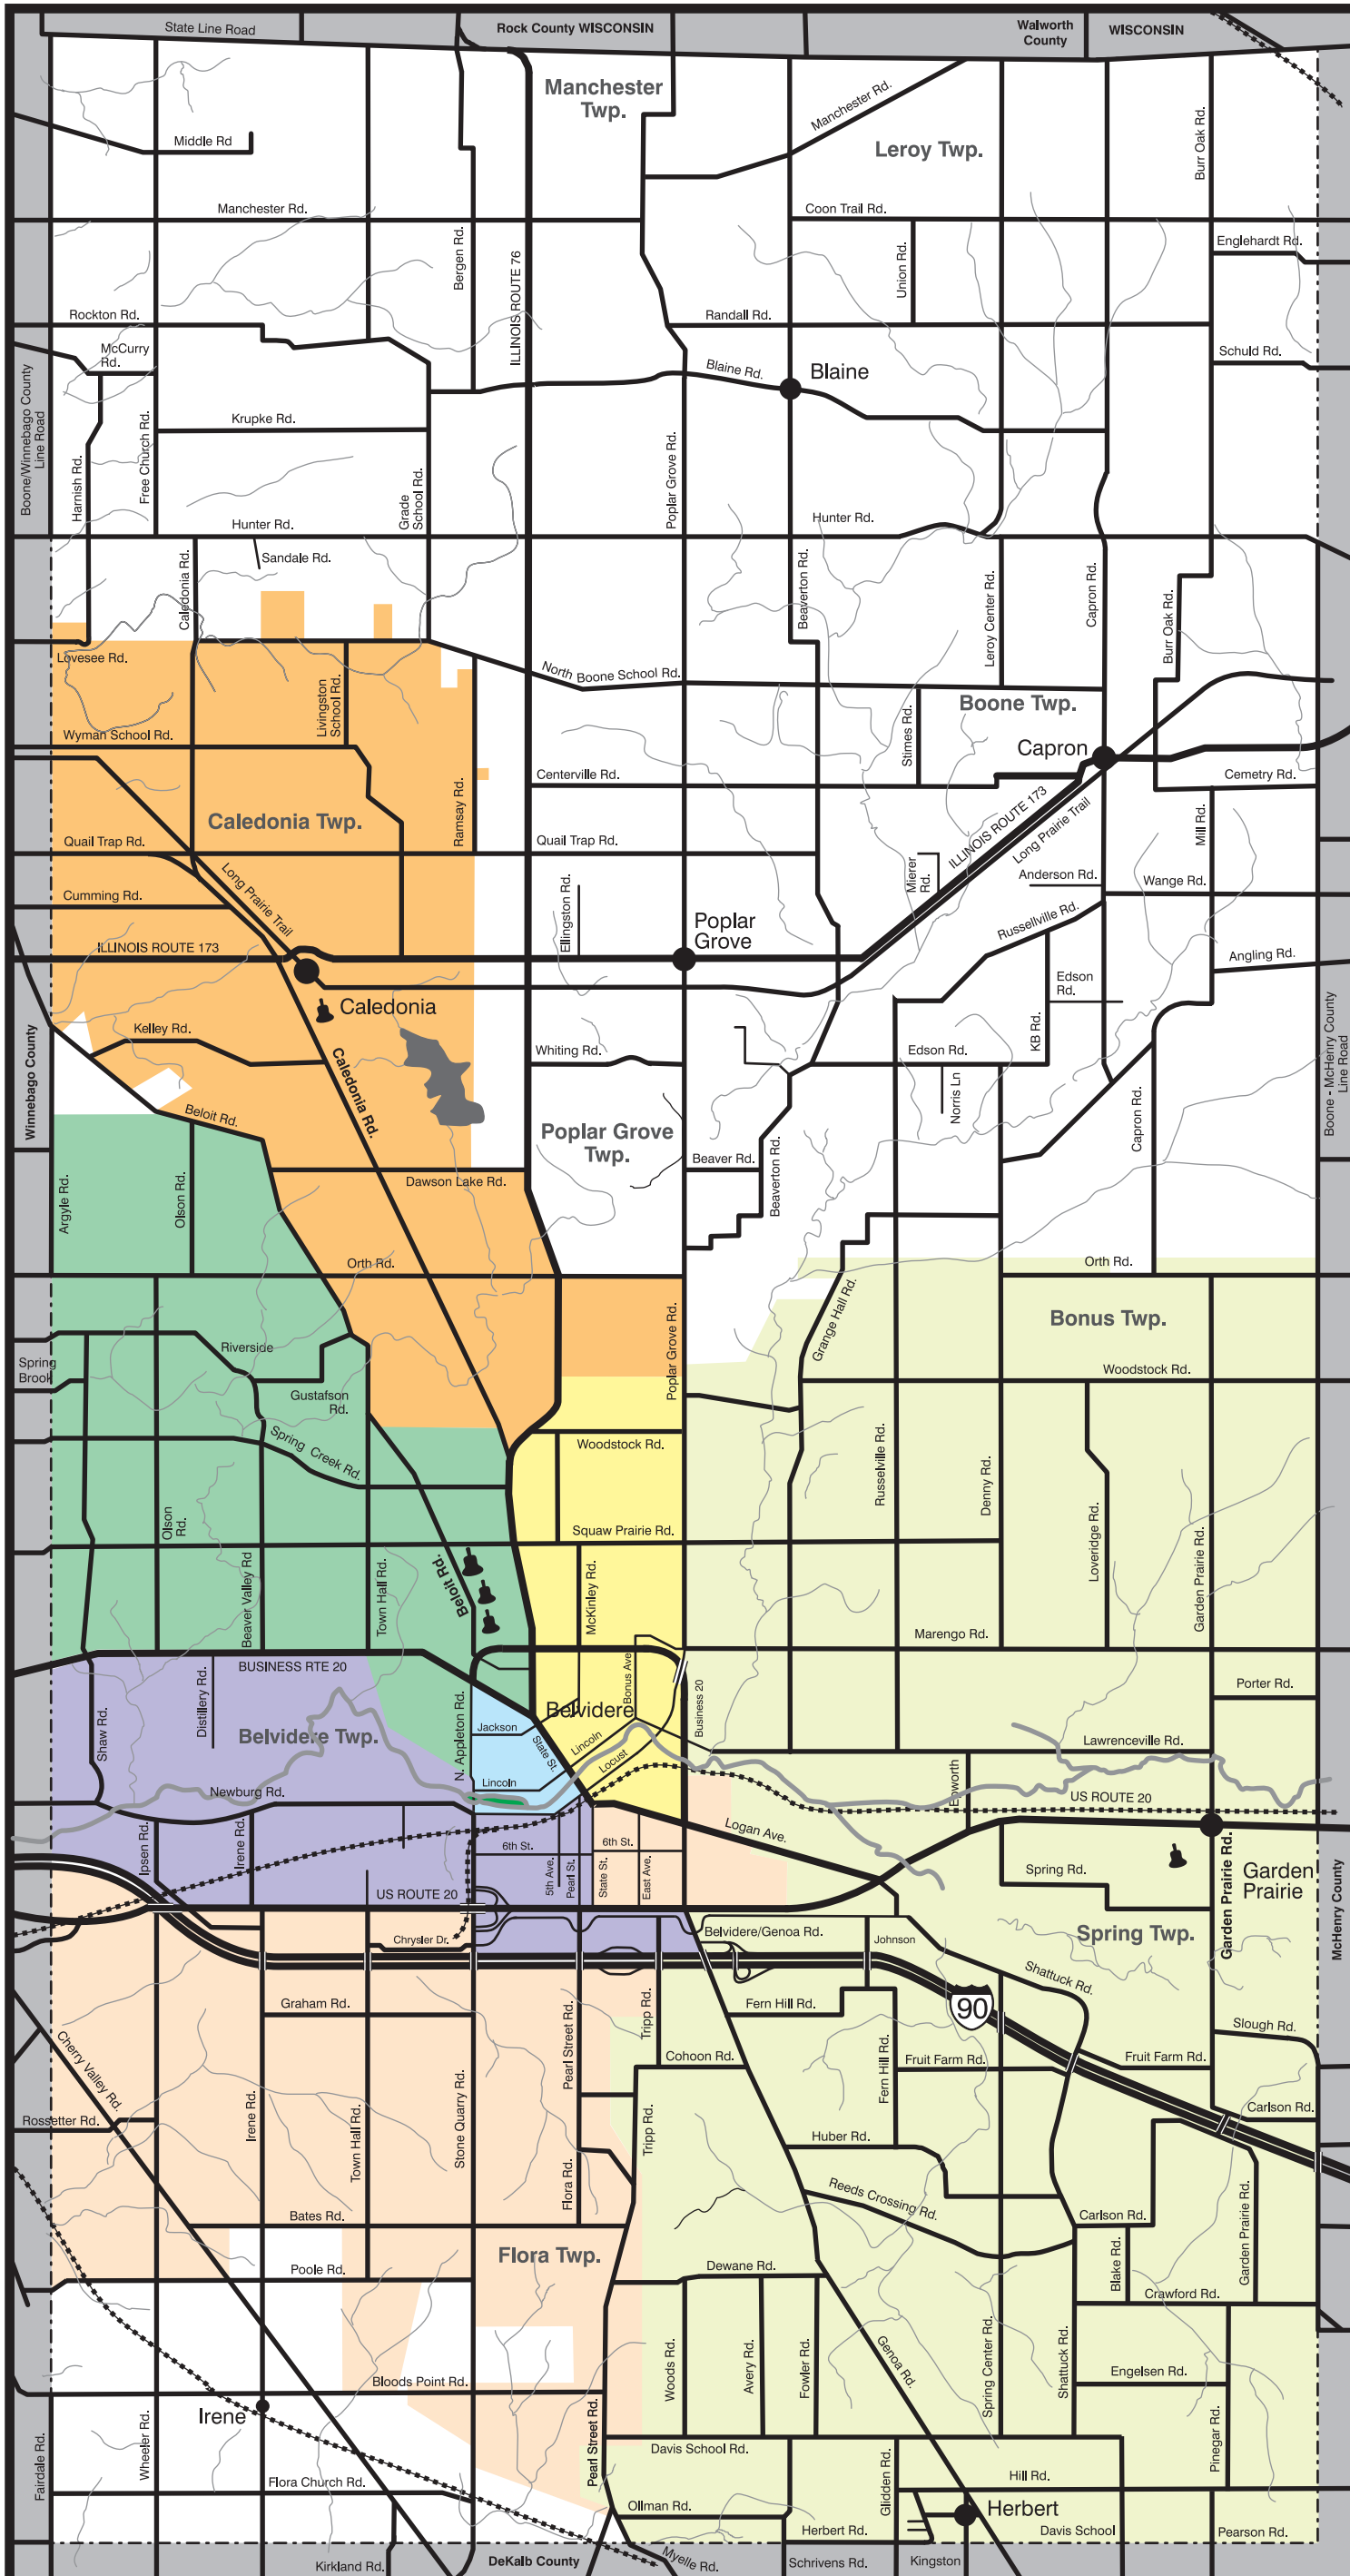

Belvidere Community Unit School District 100

1201 Fifth Avenue • Belvidere, IL 61008 • (815) 544-0301

ELEMENTARY SCHOOLS

The following will feed Belvidere Central Middle School and Belvidere North High School

Caledonia

Elementary School
2311 Randolph St.
Caledonia, IL 61001
(815) 765-2081

Lincoln

Elementary School
1011 Bonus Ave.
Belvidere, IL 61008
(815) 544-2671

Perry

Elementary School
633 W. Perry St.
Belvidere, IL 61008
(815) 544-9274

Whitman

Elementary School
8989 Beloit Rd.
Belvidere, IL 61008

The following will feed Belvidere South Middle School and Belvidere High School

Kishwaukee

Elementary School
7133 Garden Prairie
Garden Prairie, IL 61038
(815) 597-1501

Meehan

Elementary School
1401 E. Sixth St.
Belvidere, IL 61008
(815) 547-3546

Washington

Elementary School
1031 Fifth Ave.
Belvidere, IL 61008
(815) 544-3124

MIDDLE SCHOOLS

Belvidere Central

Middle School
8787 Beloit Road
Belvidere, IL 61008
(815) 544-0190

Belvidere South

Middle School
919 E. Sixth St.
Belvidere, IL 61008
(815) 544-3175

HIGH SCHOOLS

Belvidere

1500 East Avenue
Belvidere, IL 61008
(815) 547-6345

Belvidere North

9393 Beloit Road
Belvidere, IL 61008

SPECIAL EDUCATION

Boone County Special Education Co-op

1320 East Avenue
Belvidere, IL 61008
(815) 544-9851