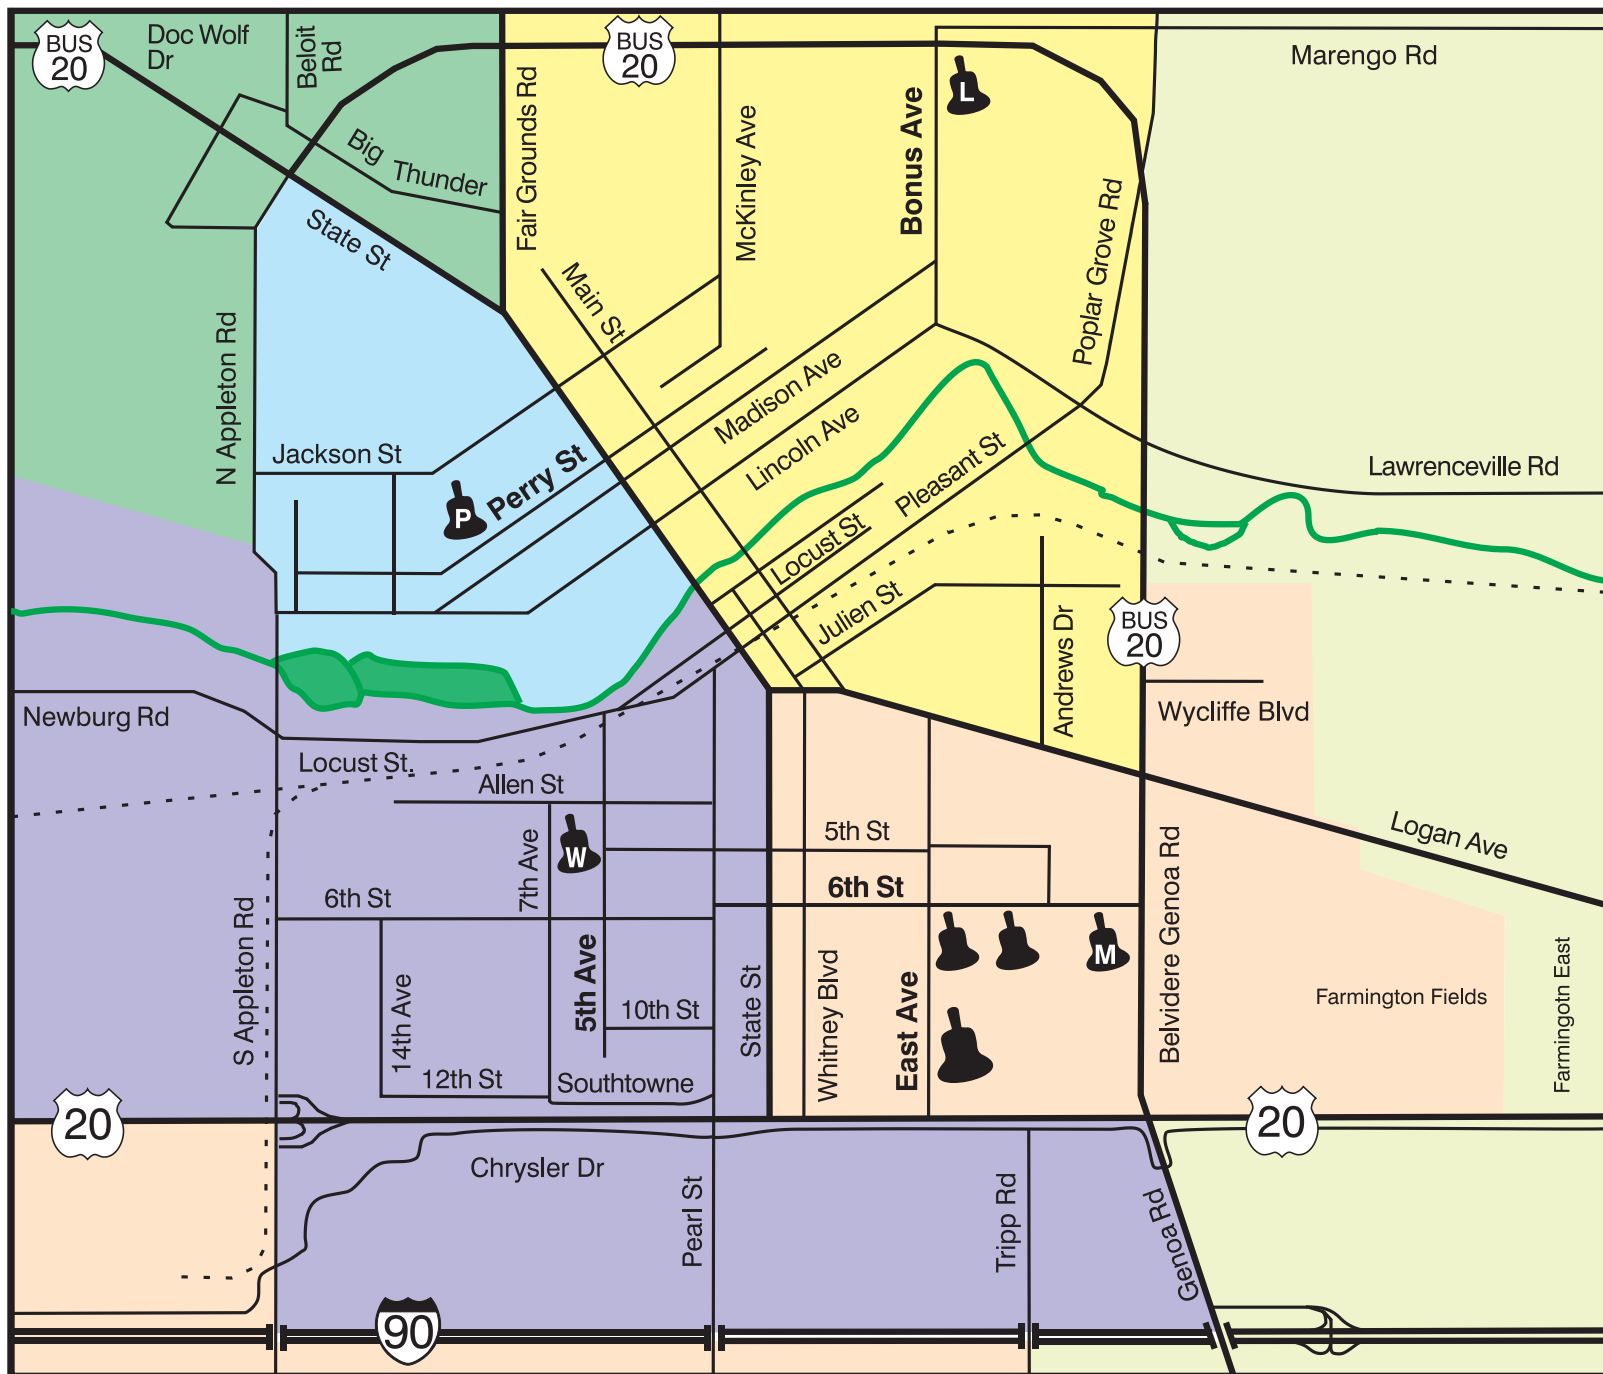

Candlewick Lake Community

Transition Areas

Area 1 The Knolls of Boone Subdivision

Area 2 Four Seasons and the area directly east of it to Genoa Road and bordered on the south by Interstate 90

Transition Areas 1 and 2 will attend Kishwaukee Elementary School during the 2006-2007 school year. Depending on enrollment at Kishwaukee Elementary School in the following years these areas either will continue for another year at Kishwaukee or they will attend their new home schools.

Area 1 Home School is Lincoln
Area 2 Home School is Washington

“Children First”

Belvidere Community Unit School District 100

1201 Fifth Avenue
Belvidere, IL 61008

(815) 544-0301
FAX (815) 544-4260

www.district100.com

Belvidere High School
Belvidere North High School

Belvidere Central Middle School
Belvidere South Middle School

Caledonia Elementary School
Kishwaukee Elementary School
Lincoln Elementary School
Meehan Elementary School
Whitman Elementary School
Perry Elementary School
Washington Elementary School

Boone County
Special Education Co-op

To determine if your location is in
Belvidere School District 100,
please refer to your
Property Tax Bill.

This map is provided for general
information only and is subject
to change. For exact information contact
the District Office.