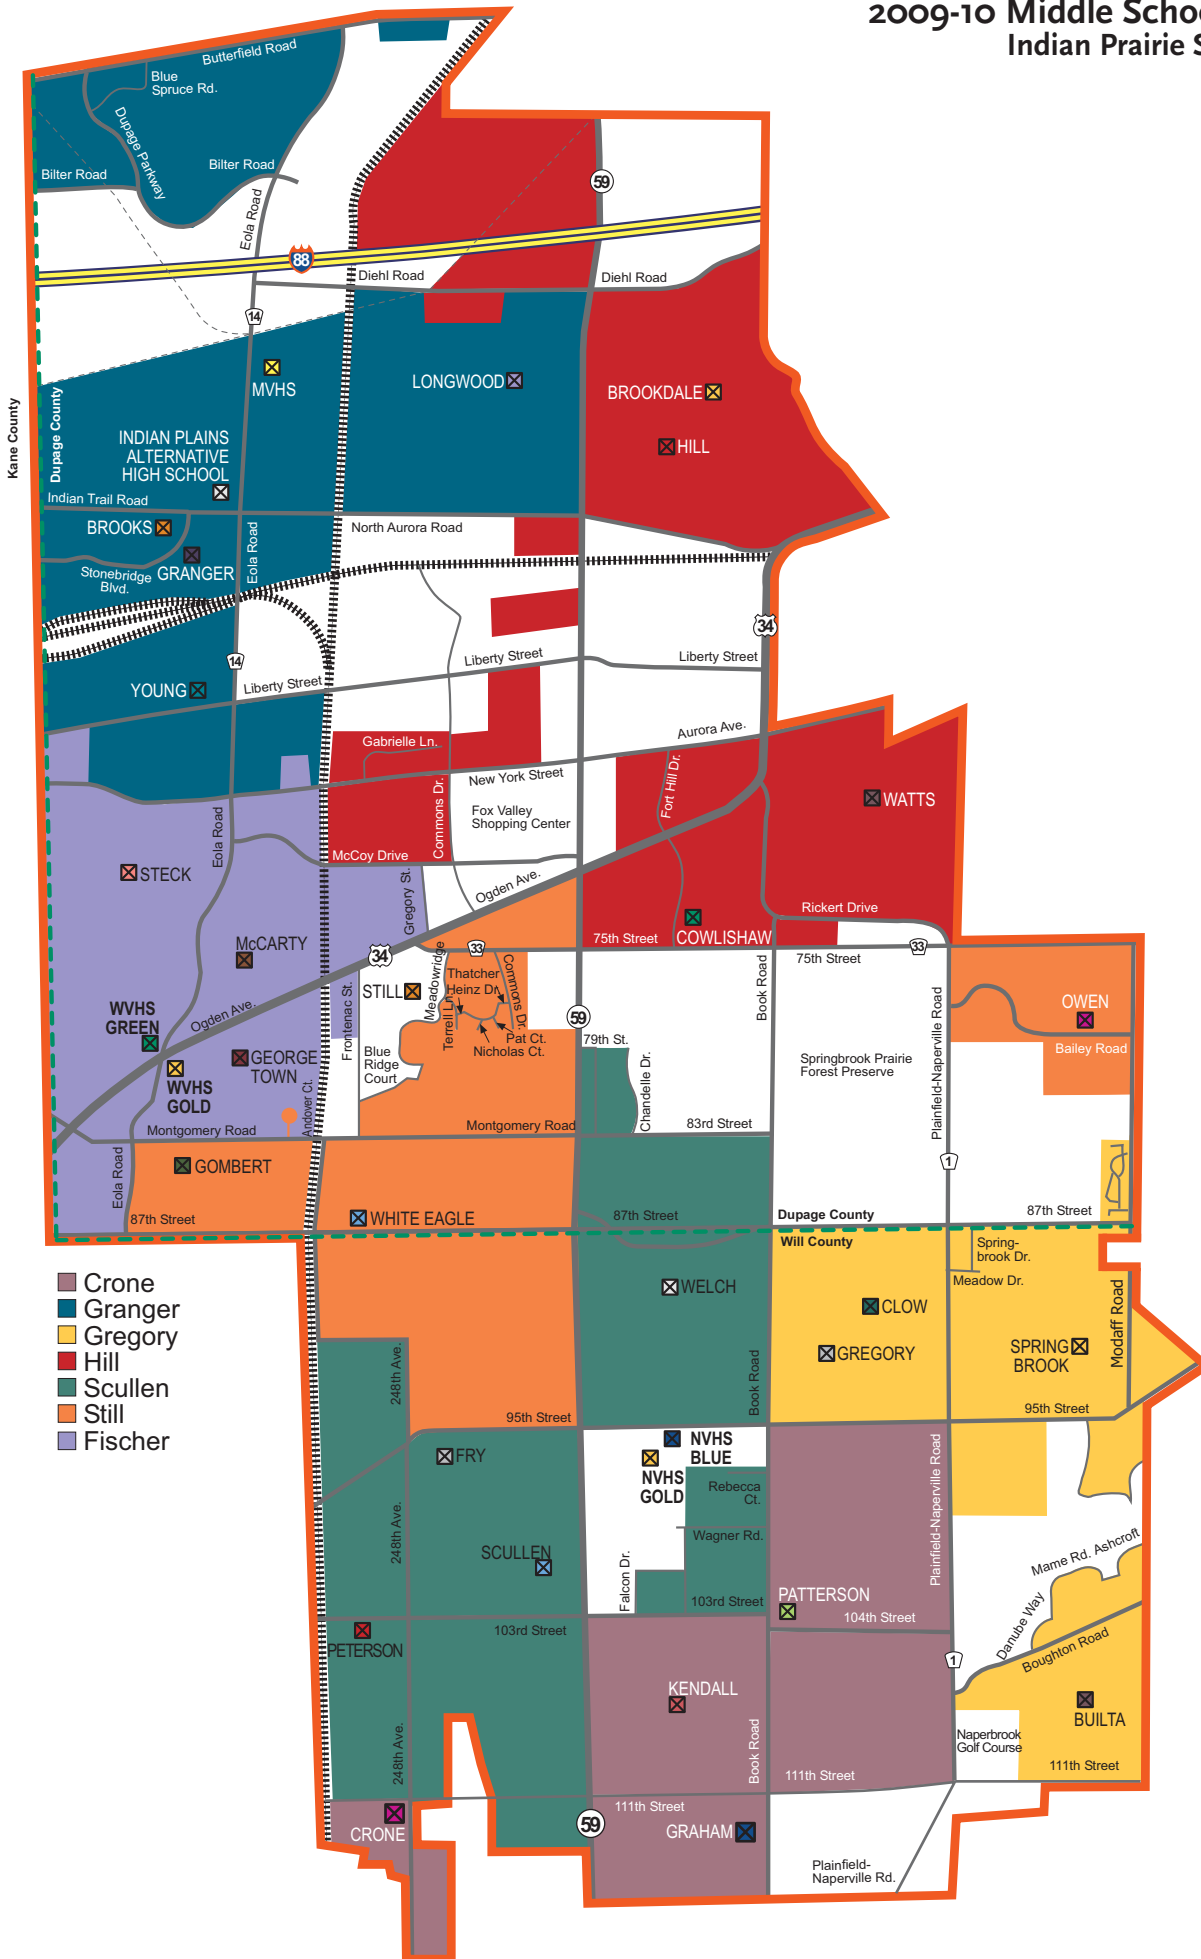

2009-10 Middle School Boundary Map Indian Prairie School District #204

Crone Middle School
4020 111th Street
Naperville, IL 60564
630-428-5600
<http://crone.ipisd.org>

Granger Middle School
2721 Stonebridge Blvd.
Aurora, IL 60502
630-375-1010
<http://granger.ipisd.org>

Gregory Middle School
2621 Springdale Circle
Naperville, IL 60565
630-428-6300
<http://gregory.ipisd.org>

Hill Middle School
1836 Brookdale Road
Naperville, IL 60563
630-428-6200
<http://hill.ipisd.org>

Scullen Middle School
2815 Mistflower Lane
Naperville, IL 60564
630-428-7000
<http://scullen.ipisd.org>

Still Middle School
787 Meadowridge Drive
Aurora, IL 60504
630-375-3900
<http://still.ipisd.org>

Fischer Middle School
1305 Long Grove Drive
Aurora, IL 60504

- Crone
- Granger
- Gregory
- Hill
- Scullen
- Still
- Fischer