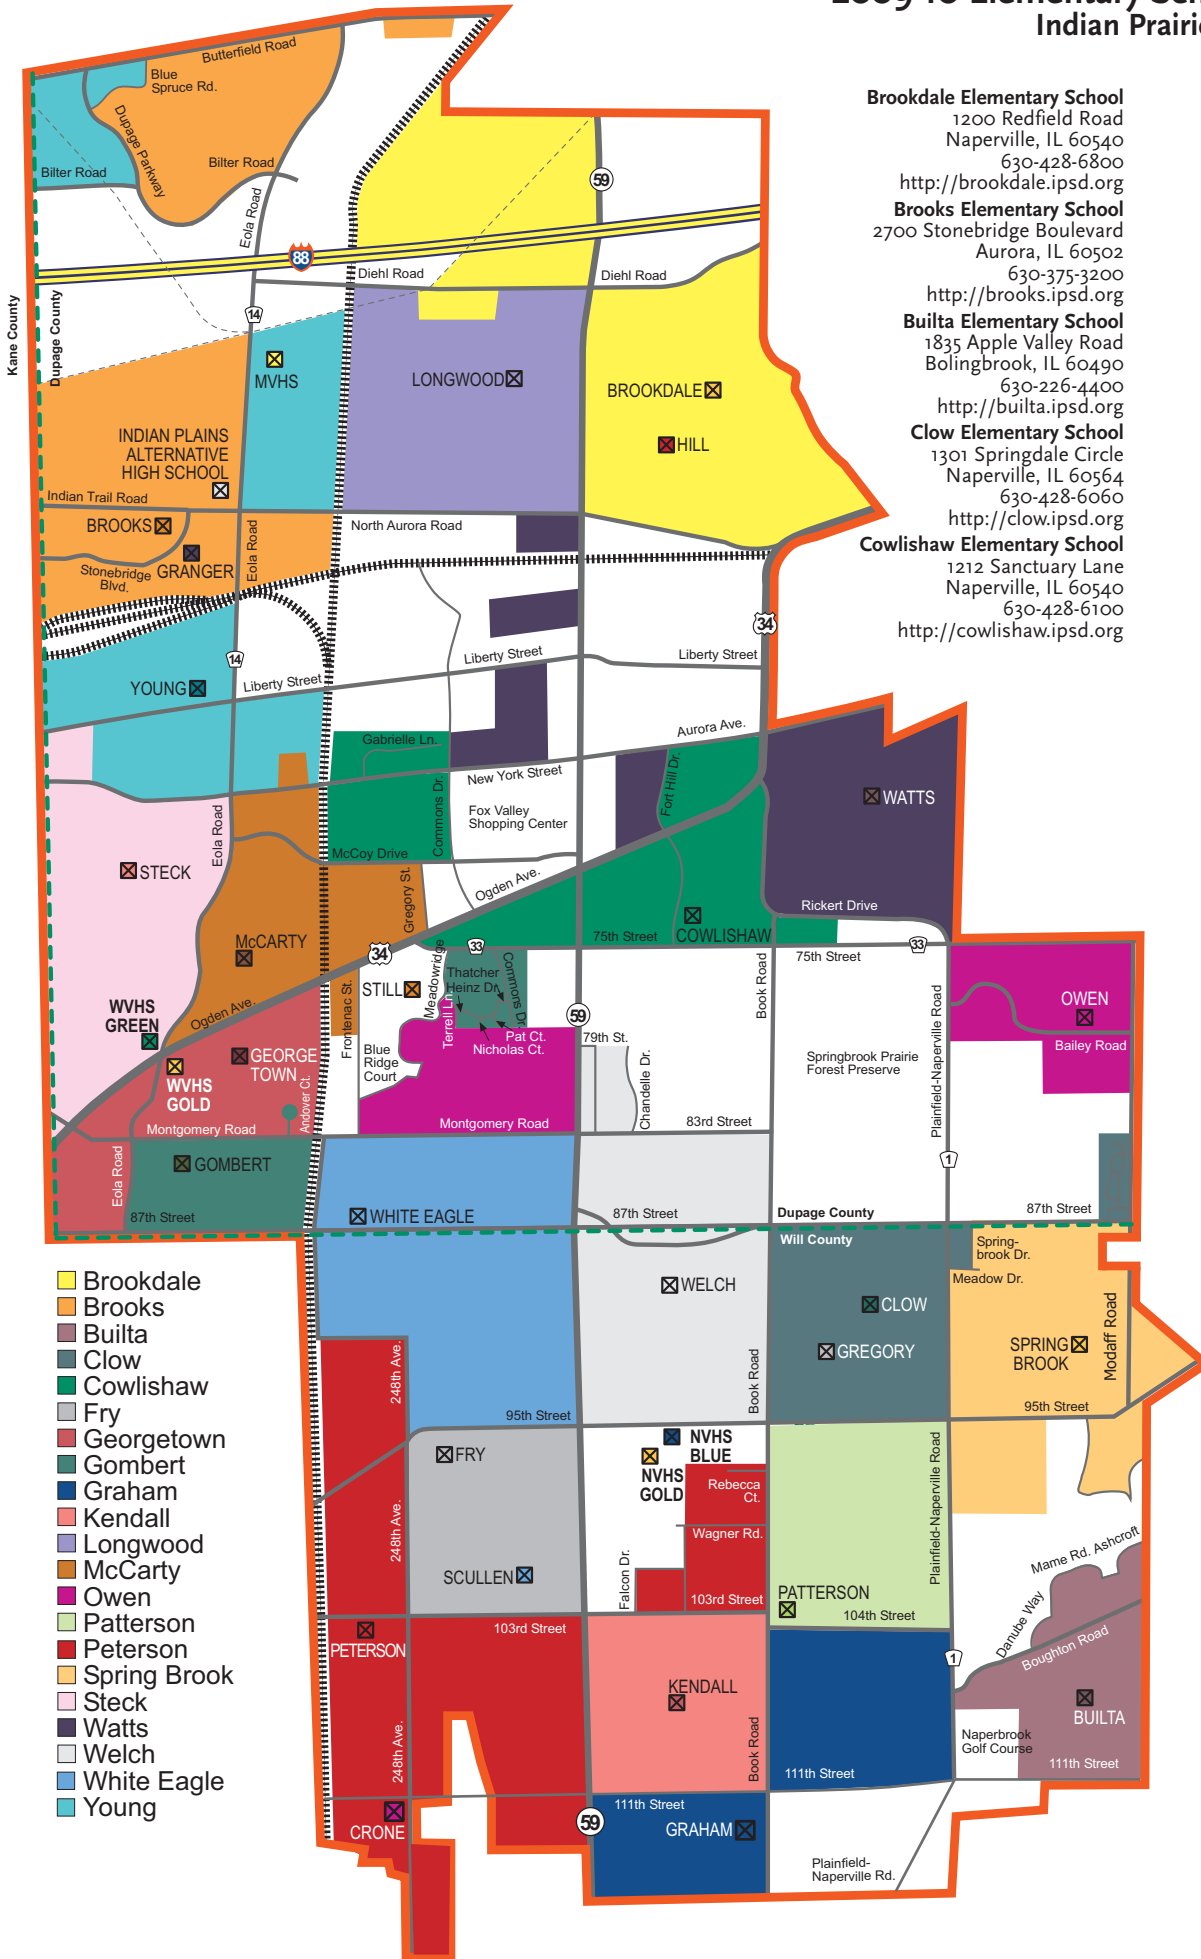

2009-10 Elementary School Boundary Map Indian Prairie School District #204

Brookdale Elementary School
1200 Redfield Road
Naperville, IL 60540
630-428-6800
<http://brookdale.ipisd.org>

Brooks Elementary School
2700 Stonebridge Boulevard
Aurora, IL 60502
630-375-3200
<http://brooks.ipisd.org>