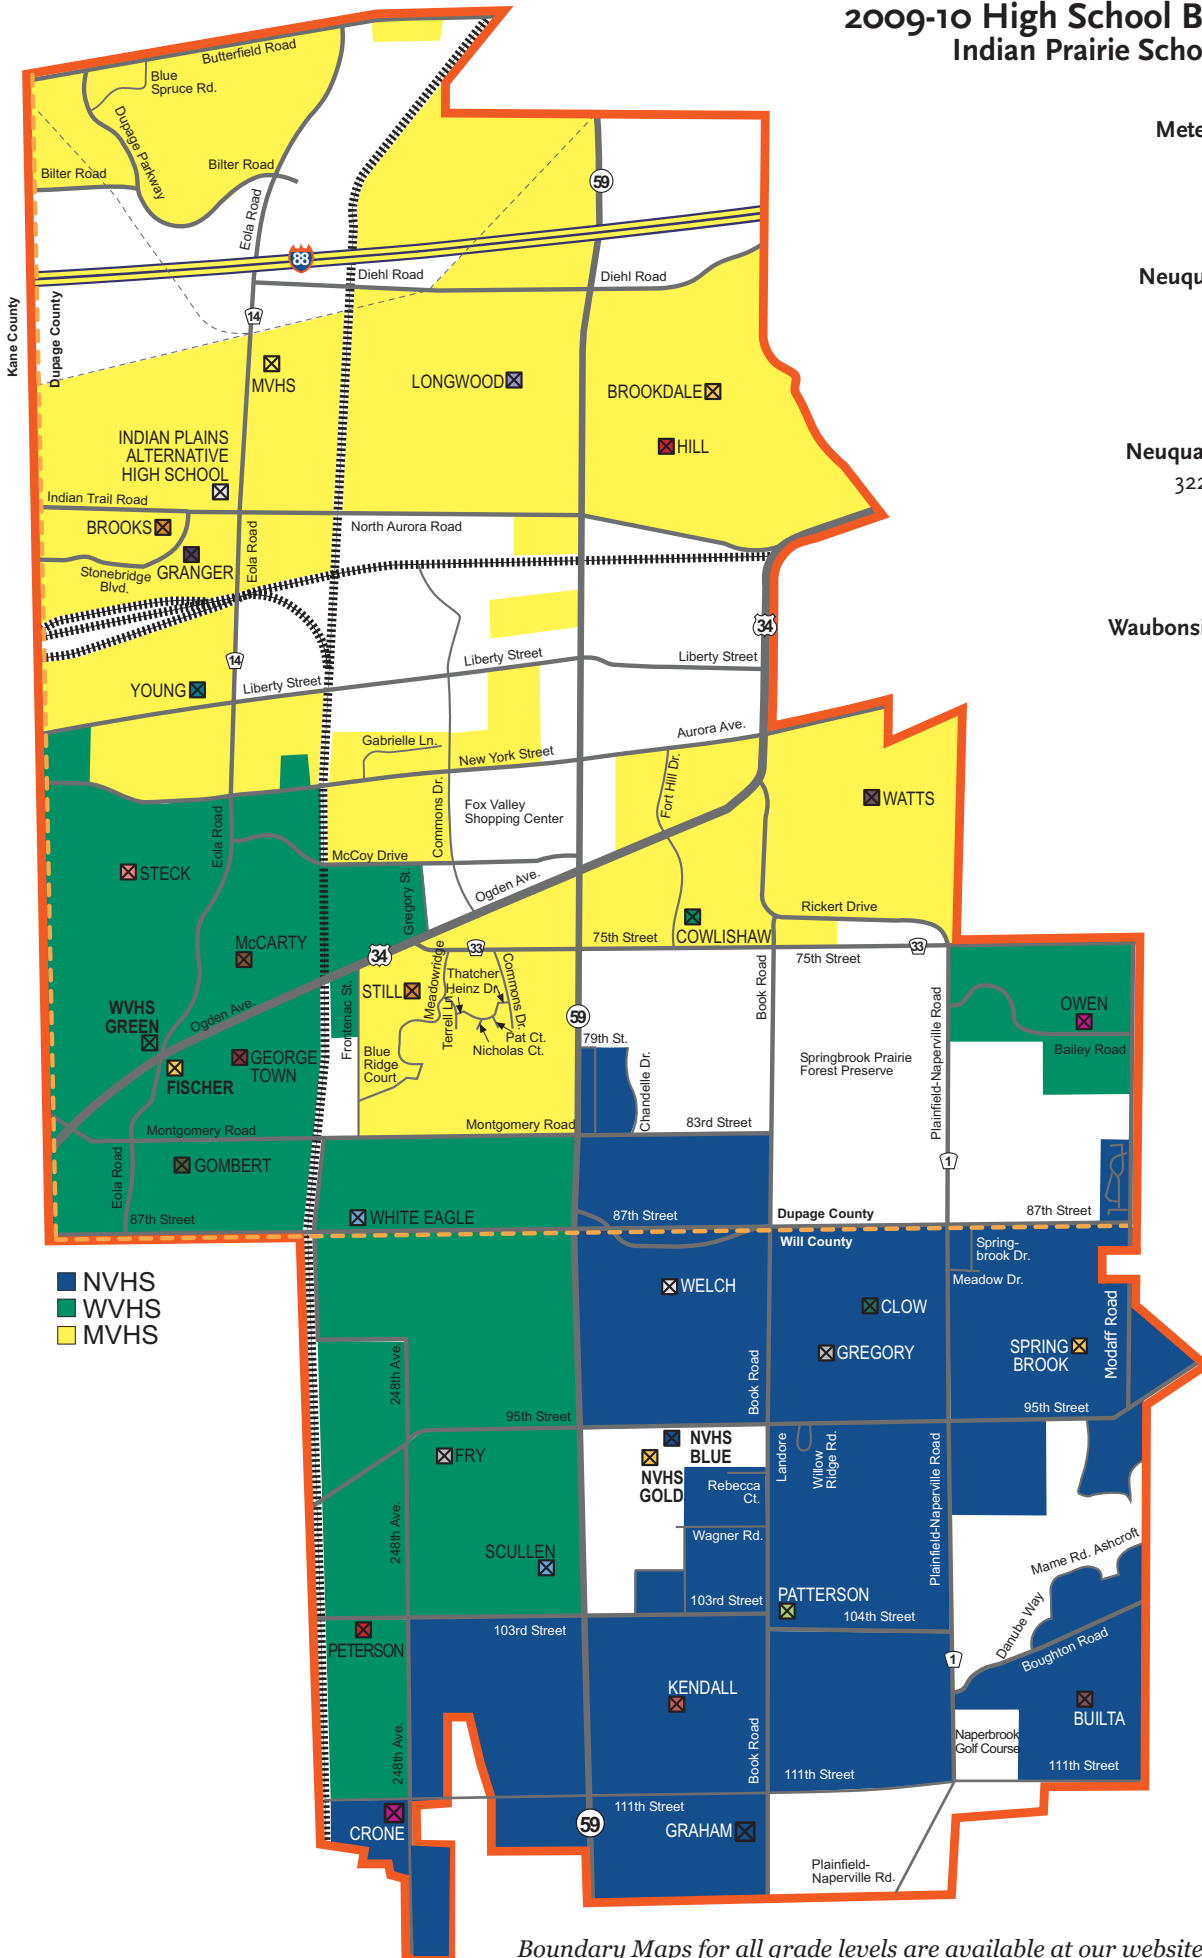

2009-10 High School Boundary Map Indian Prairie School District #204

Metea Valley High School
1801 N. Eola Road
Aurora, IL 60502

Neuqua Valley High School
2360 95th Street
Naperville, IL 60564
630-428-6000

Neuqua Valley Gold Campus
3220 Cedar Glade Drive
Naperville, IL 60564
630-428-6400

Waubonsie Valley High School
2590 Ogden Avenue
Aurora, IL 60504
630-375-3300

■ NVHS
■ WVHS
■ MVHS

Boundary Maps for all grade levels are available at our website (www.ipds.org).