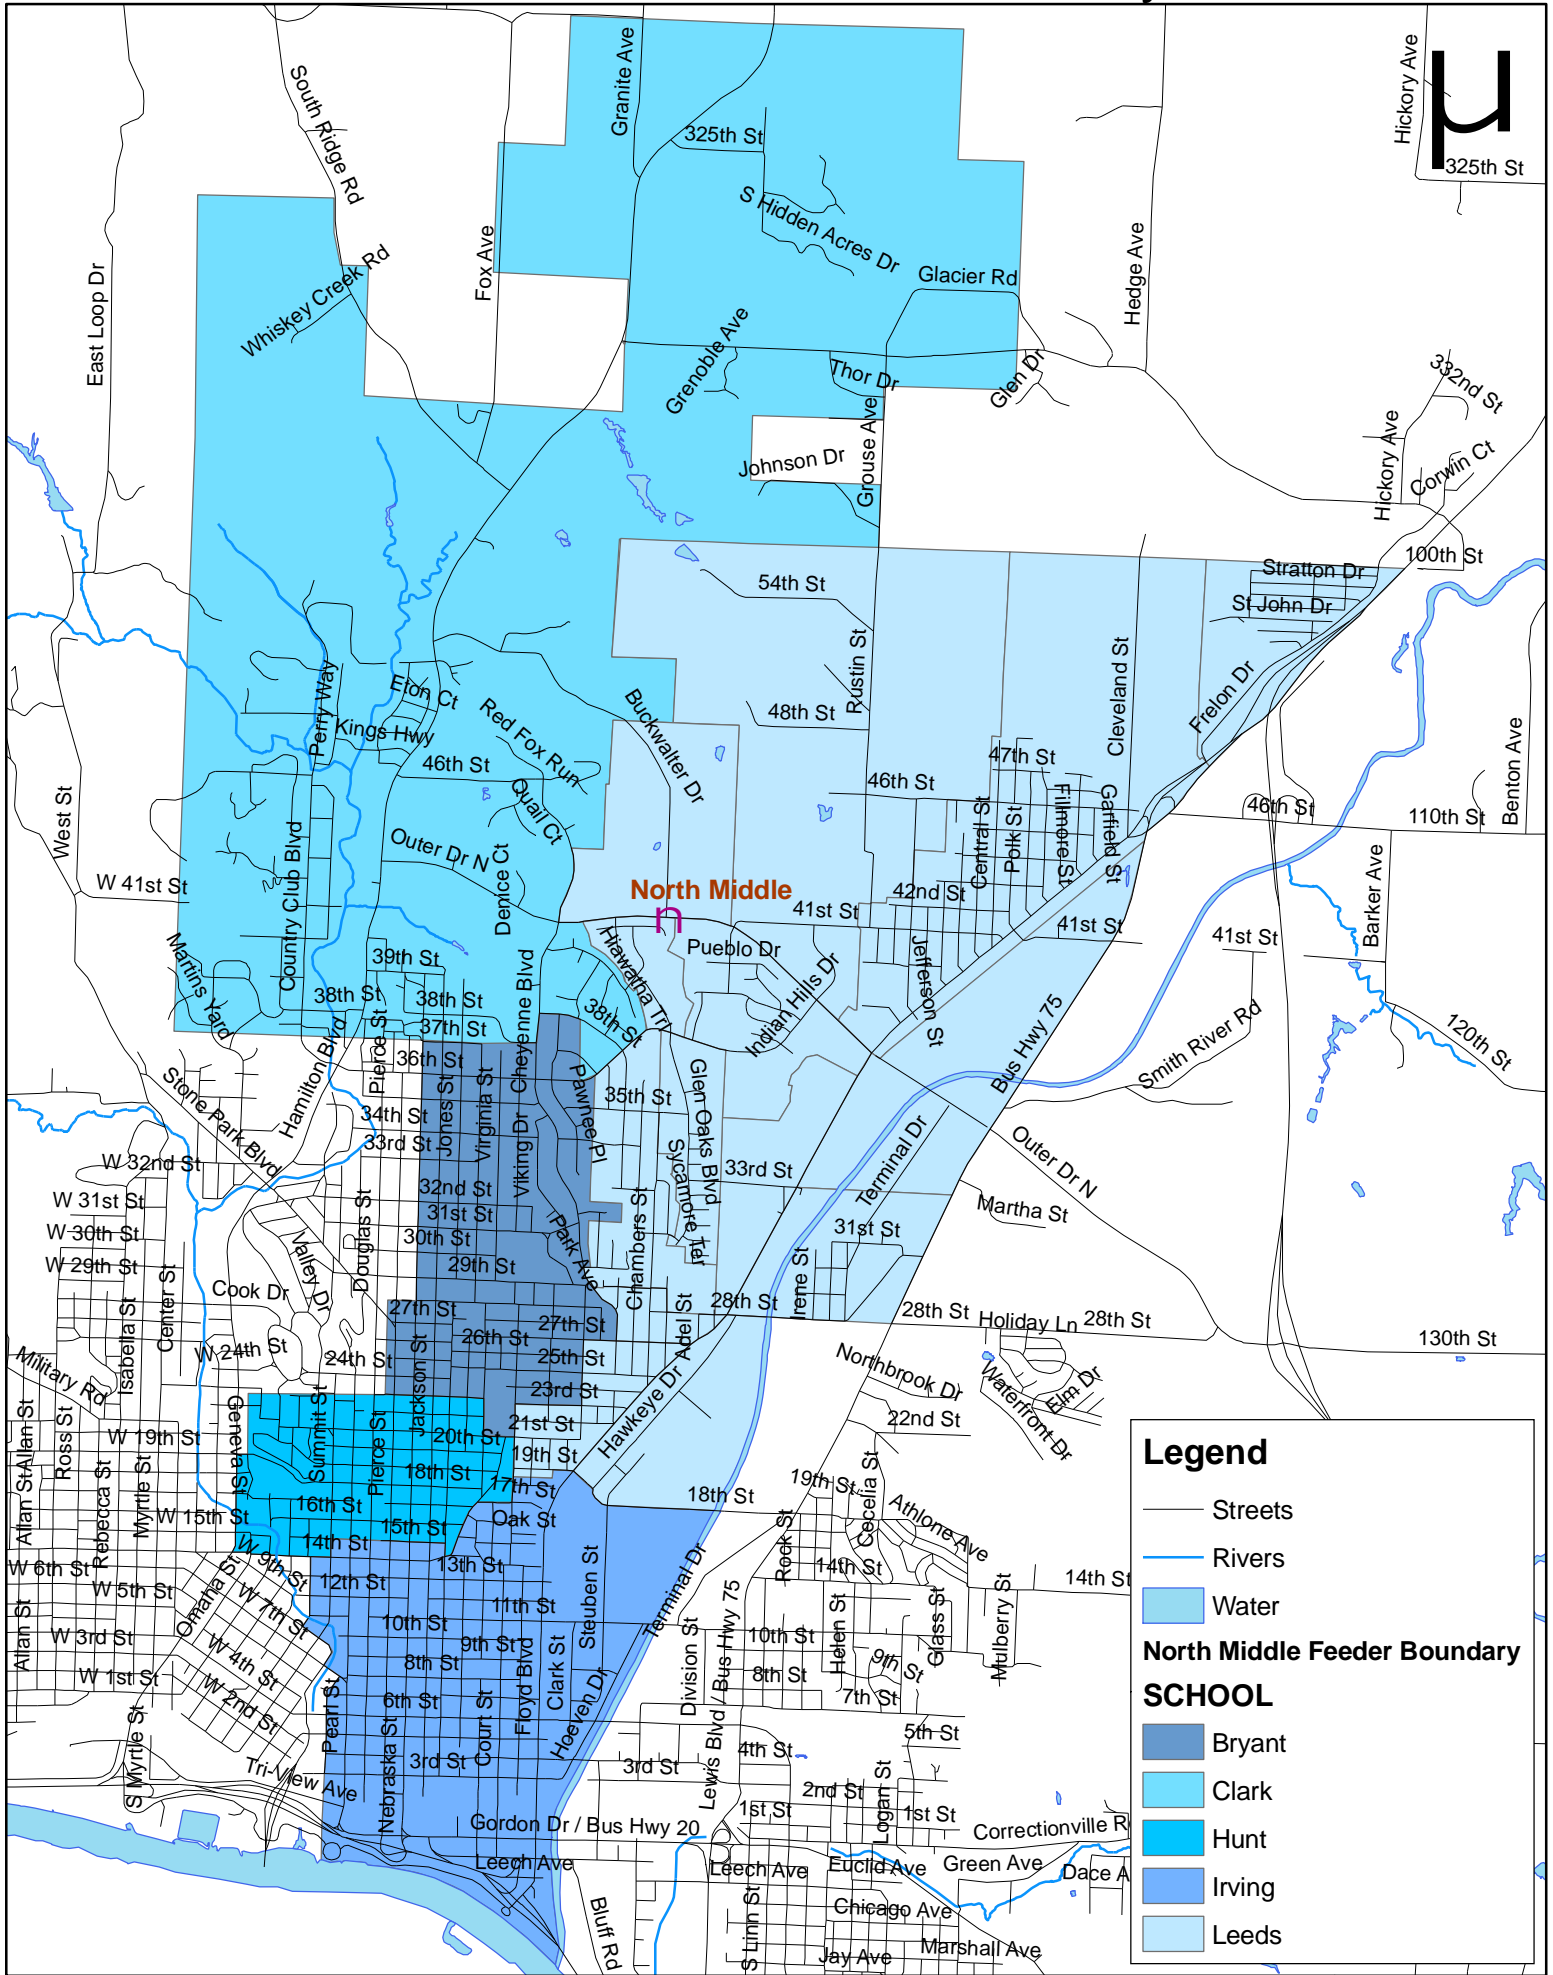

# 2008-2009 School Boundary

**Legend**

- Streets
- Rivers
- Water

**North Middle Feeder Boundary**

**SCHOOL**

- Bryant
- Clark
- Hunt
- Irving
- Leeds