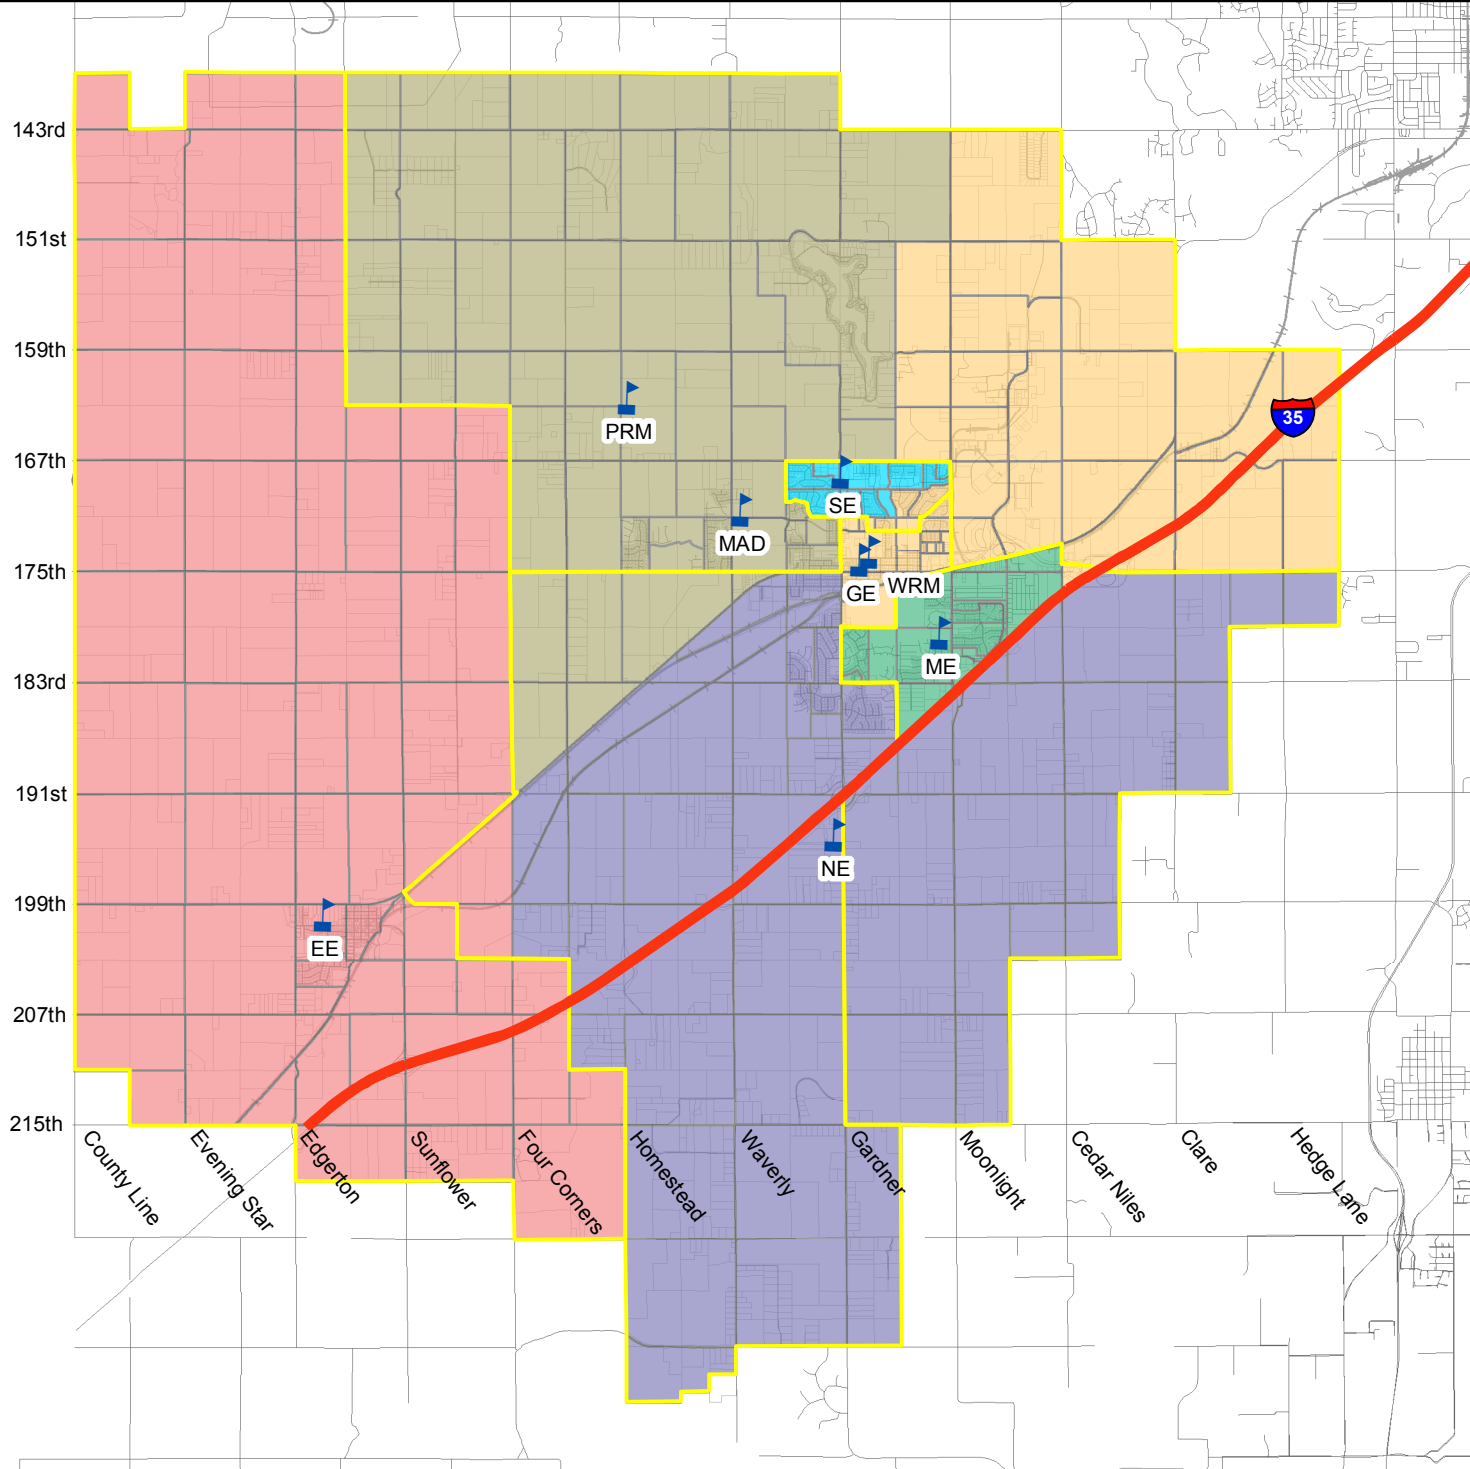

GARDNER-EDGERTON ELEMENTARY REDISTRICTING 2007 - 2008 OPTION 2.2

2007-2008 Elementary Attendance Boundaries were approved by the Board of Education on December 11, 2006. The new boundaries accommodate the opening of the district's sixth elementary school, Nike Elementary, in Fall 2007. Middle School Boundaries are shown on the reverse side of this map.

- Current Boundary
- Option 2.2**
- EE
- MAD
- SE
- GE
- ME
- NE

N  
  
 0 0.25 0.5 1 Miles  
 Created December 2006  
**RSP**  
 ASSOCIATES, LLC