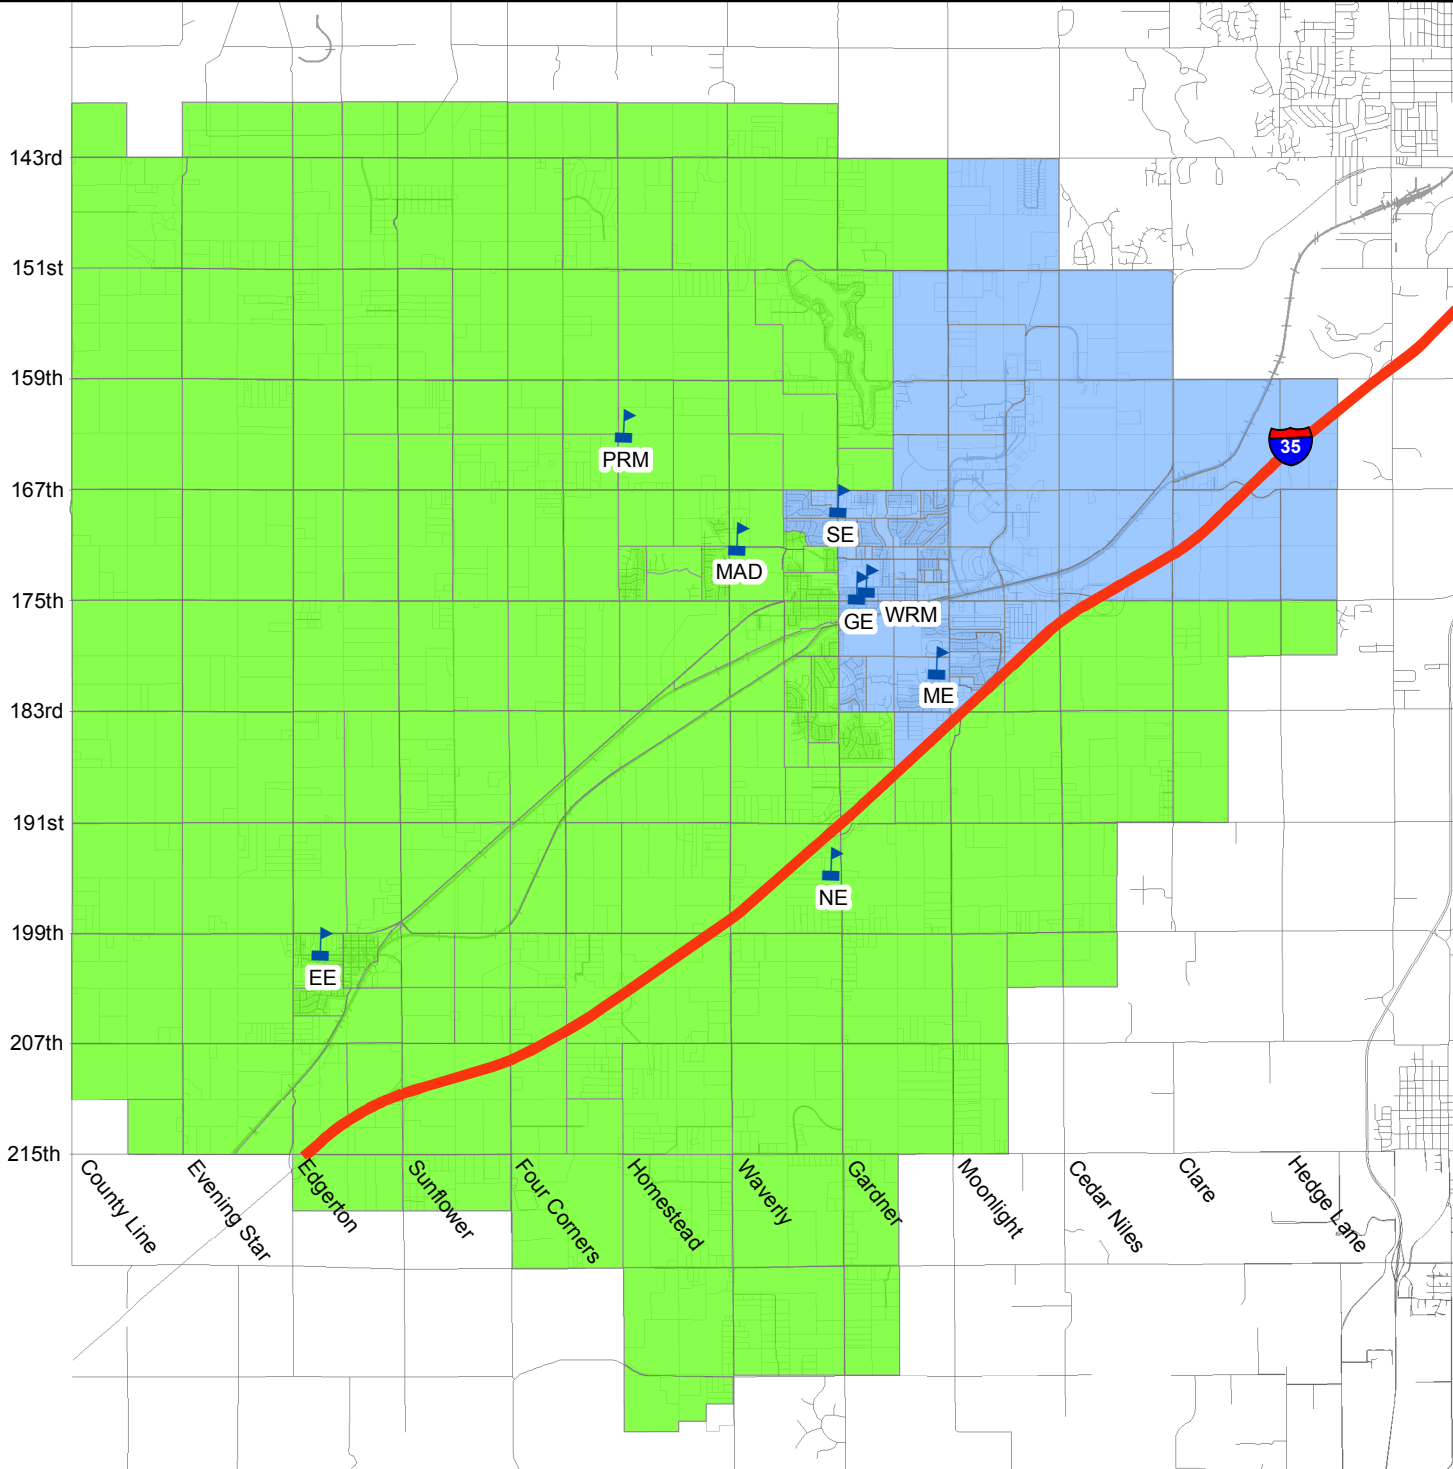

**GARDNER-EDGERTON MIDDLE SCHOOL REDISTRICTING 2007-2008  
OPTION2A - PRM (EE, MAD, NE) WRM (GE, ME, SE)**

2007-2008 Middle School Attendance boundaries were approved by the Board of Education on December 11, 2006. The new boundary accommodates the opening of Pioneer Ridge Middle School and creates a "feeder system" causing three elementary schools to feed into each middle school. Elementary School boundaries are shown on the reverse side of this map.

**Option2A**  
 PRM(EE, MAD, NE)  
 WRM(GE, ME, SE)

  
 Created December 2006  
