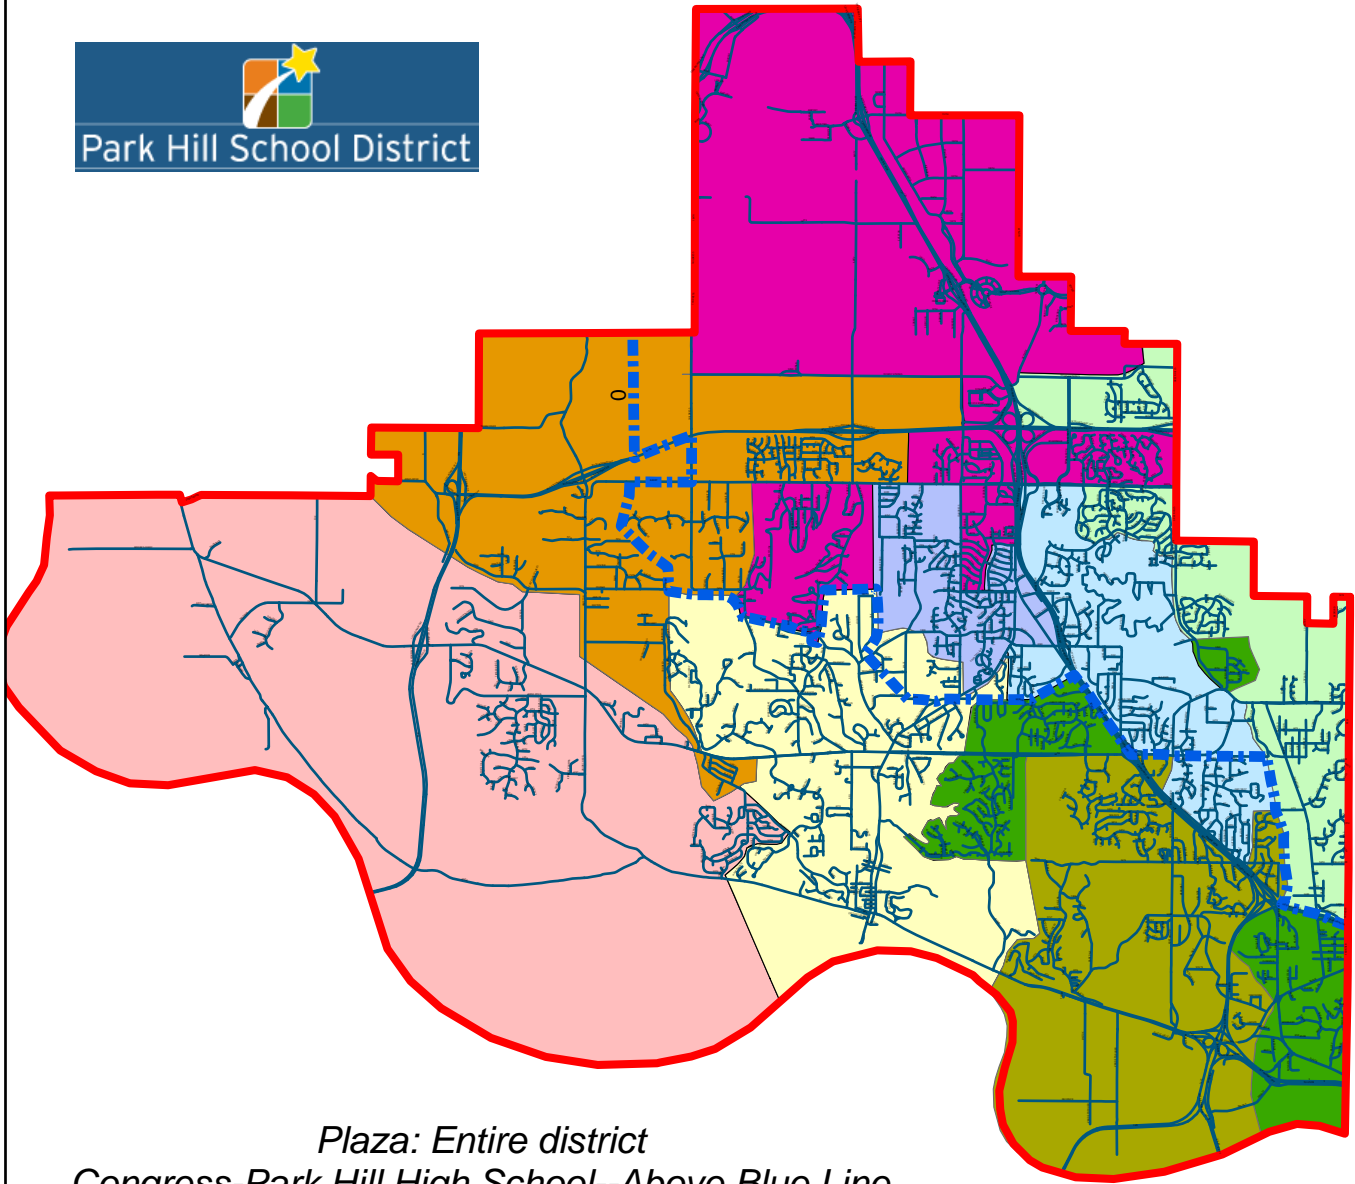

Park Hill School District School Boundaries

Plaza: Entire district
Congress-Park Hill High School--Above Blue Line
Lakeview-Park Hill South High School--Below Blue Line

Elementary_Boundaries

SCHOOL

- | | | |
|----------------------------|---------------------|-------------------------|
| CHINN ELEMENTARY | GRADEN ELEMENTARY | RENNER ELEMENTARY |
| ENGLISH LANDING ELEMENTARY | HAWTHORN ELEMENTARY | SOUTHEAST ELEMENTARY |
| LINE CREEK ELEMENTARY | PRAIRIE POINT | UNION CHAPEL ELEMENTARY |

0 0.45 0.9 1.8 2.7 3.6
 Miles