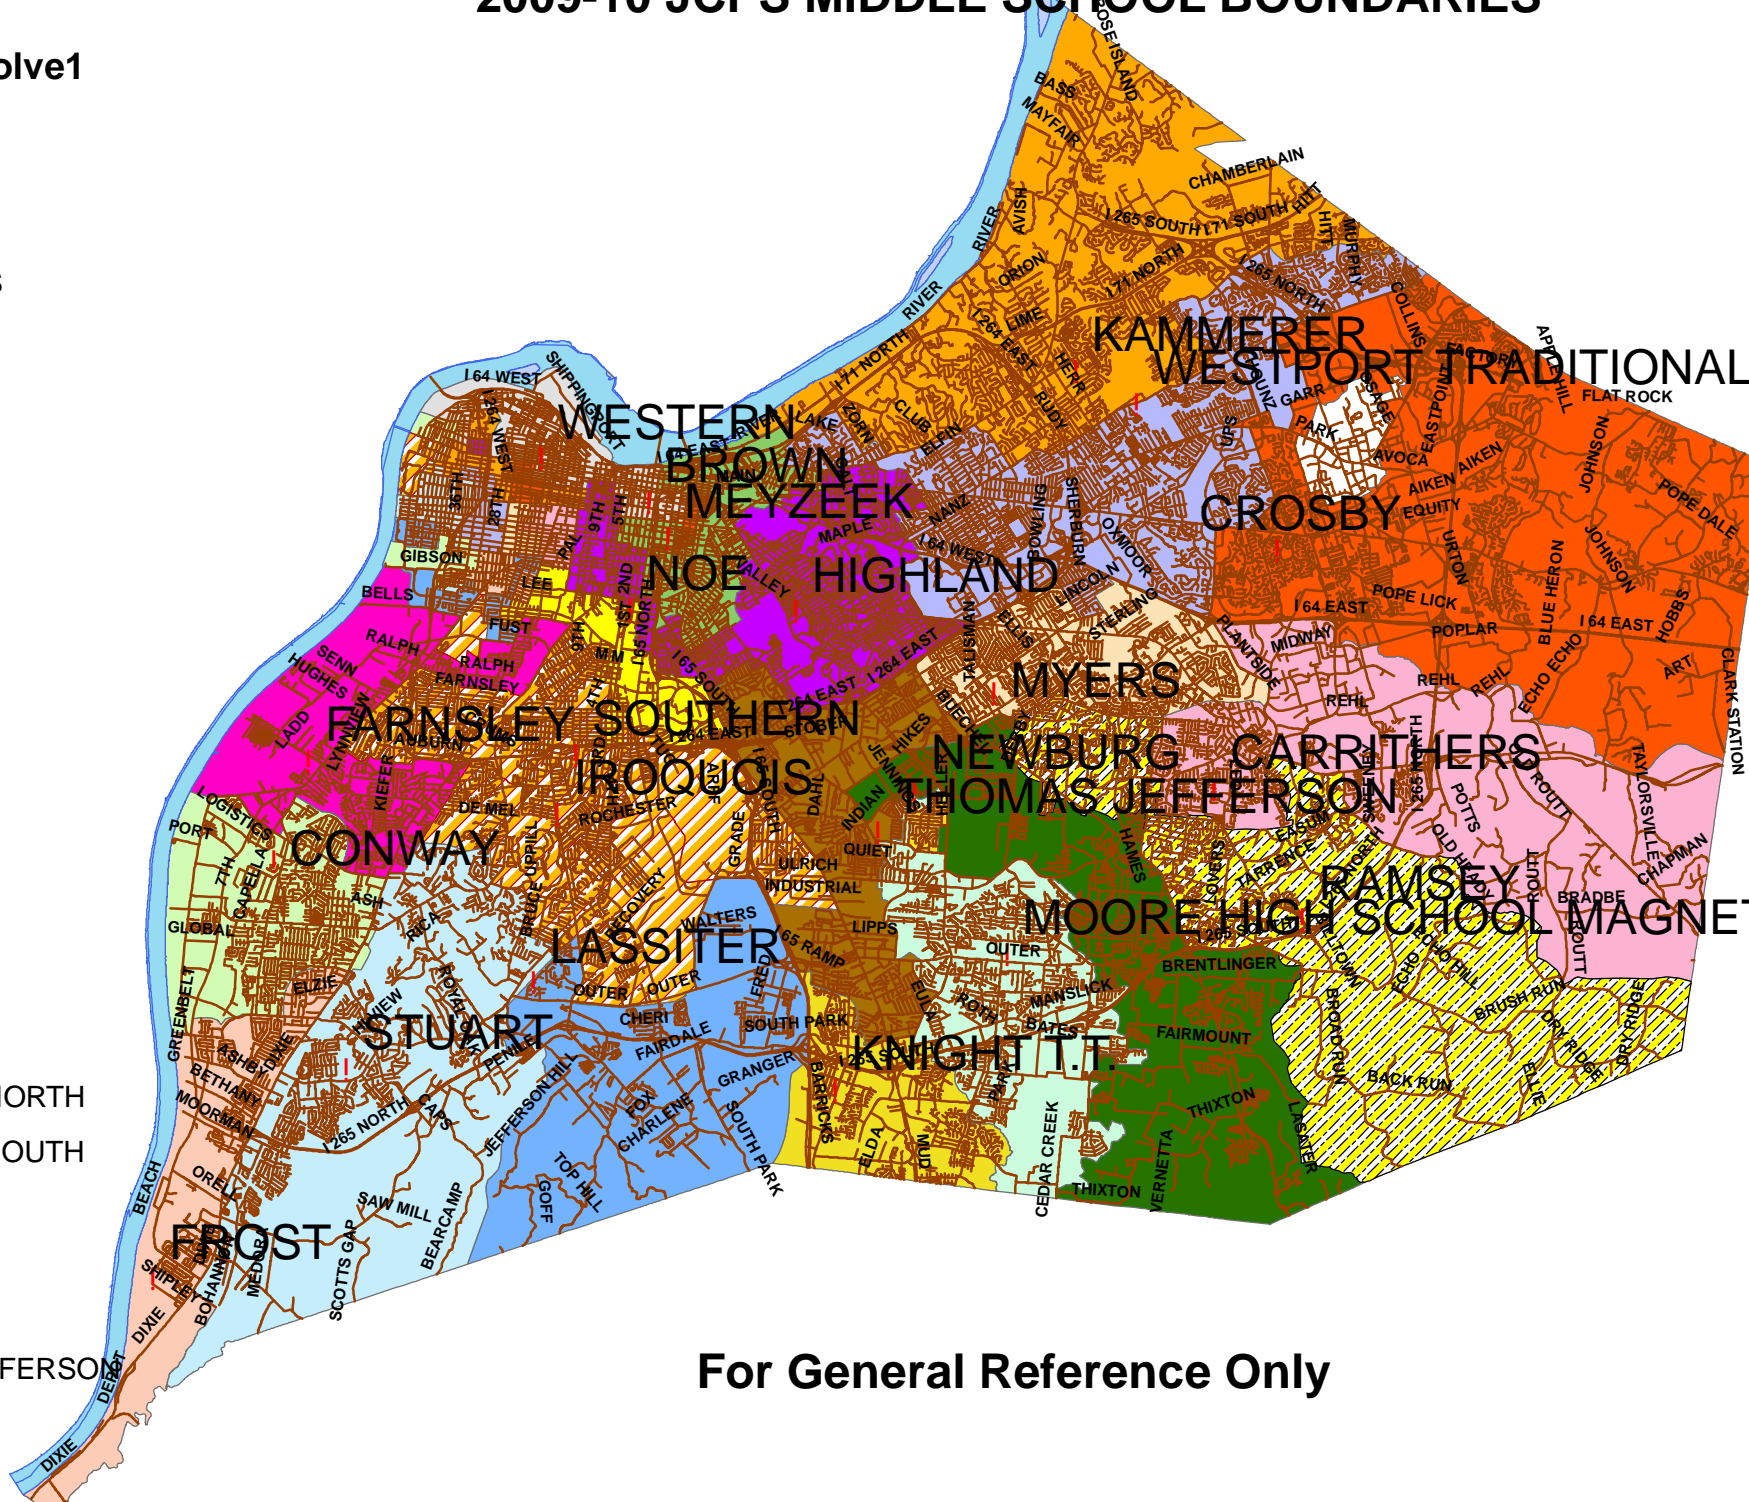

2009-10 JCPS MIDDLE SCHOOL BOUNDARIES

Legend

MID_0809_Dissolve1

SCHL_NAM

-  ANCHORAGE
-  CARRITHERS
-  CONWAY
-  CROSBY
-  FARNSLEY
-  FROST
-  HIGHLAND
-  ISLAND
-  KAMMERER
-  KNIGHT
-  LASSITER
-  MEYZEEK
-  MOORE
-  MYERS
-  NEWBURG
-  NOE
-  OLMSTEAD NORTH
-  OLMSTEAD SOUTH
-  RAMSEY
-  RIVER
-  STUART
-  THOMAS JEFFERSON
-  WESTERN
-  WESTPORT