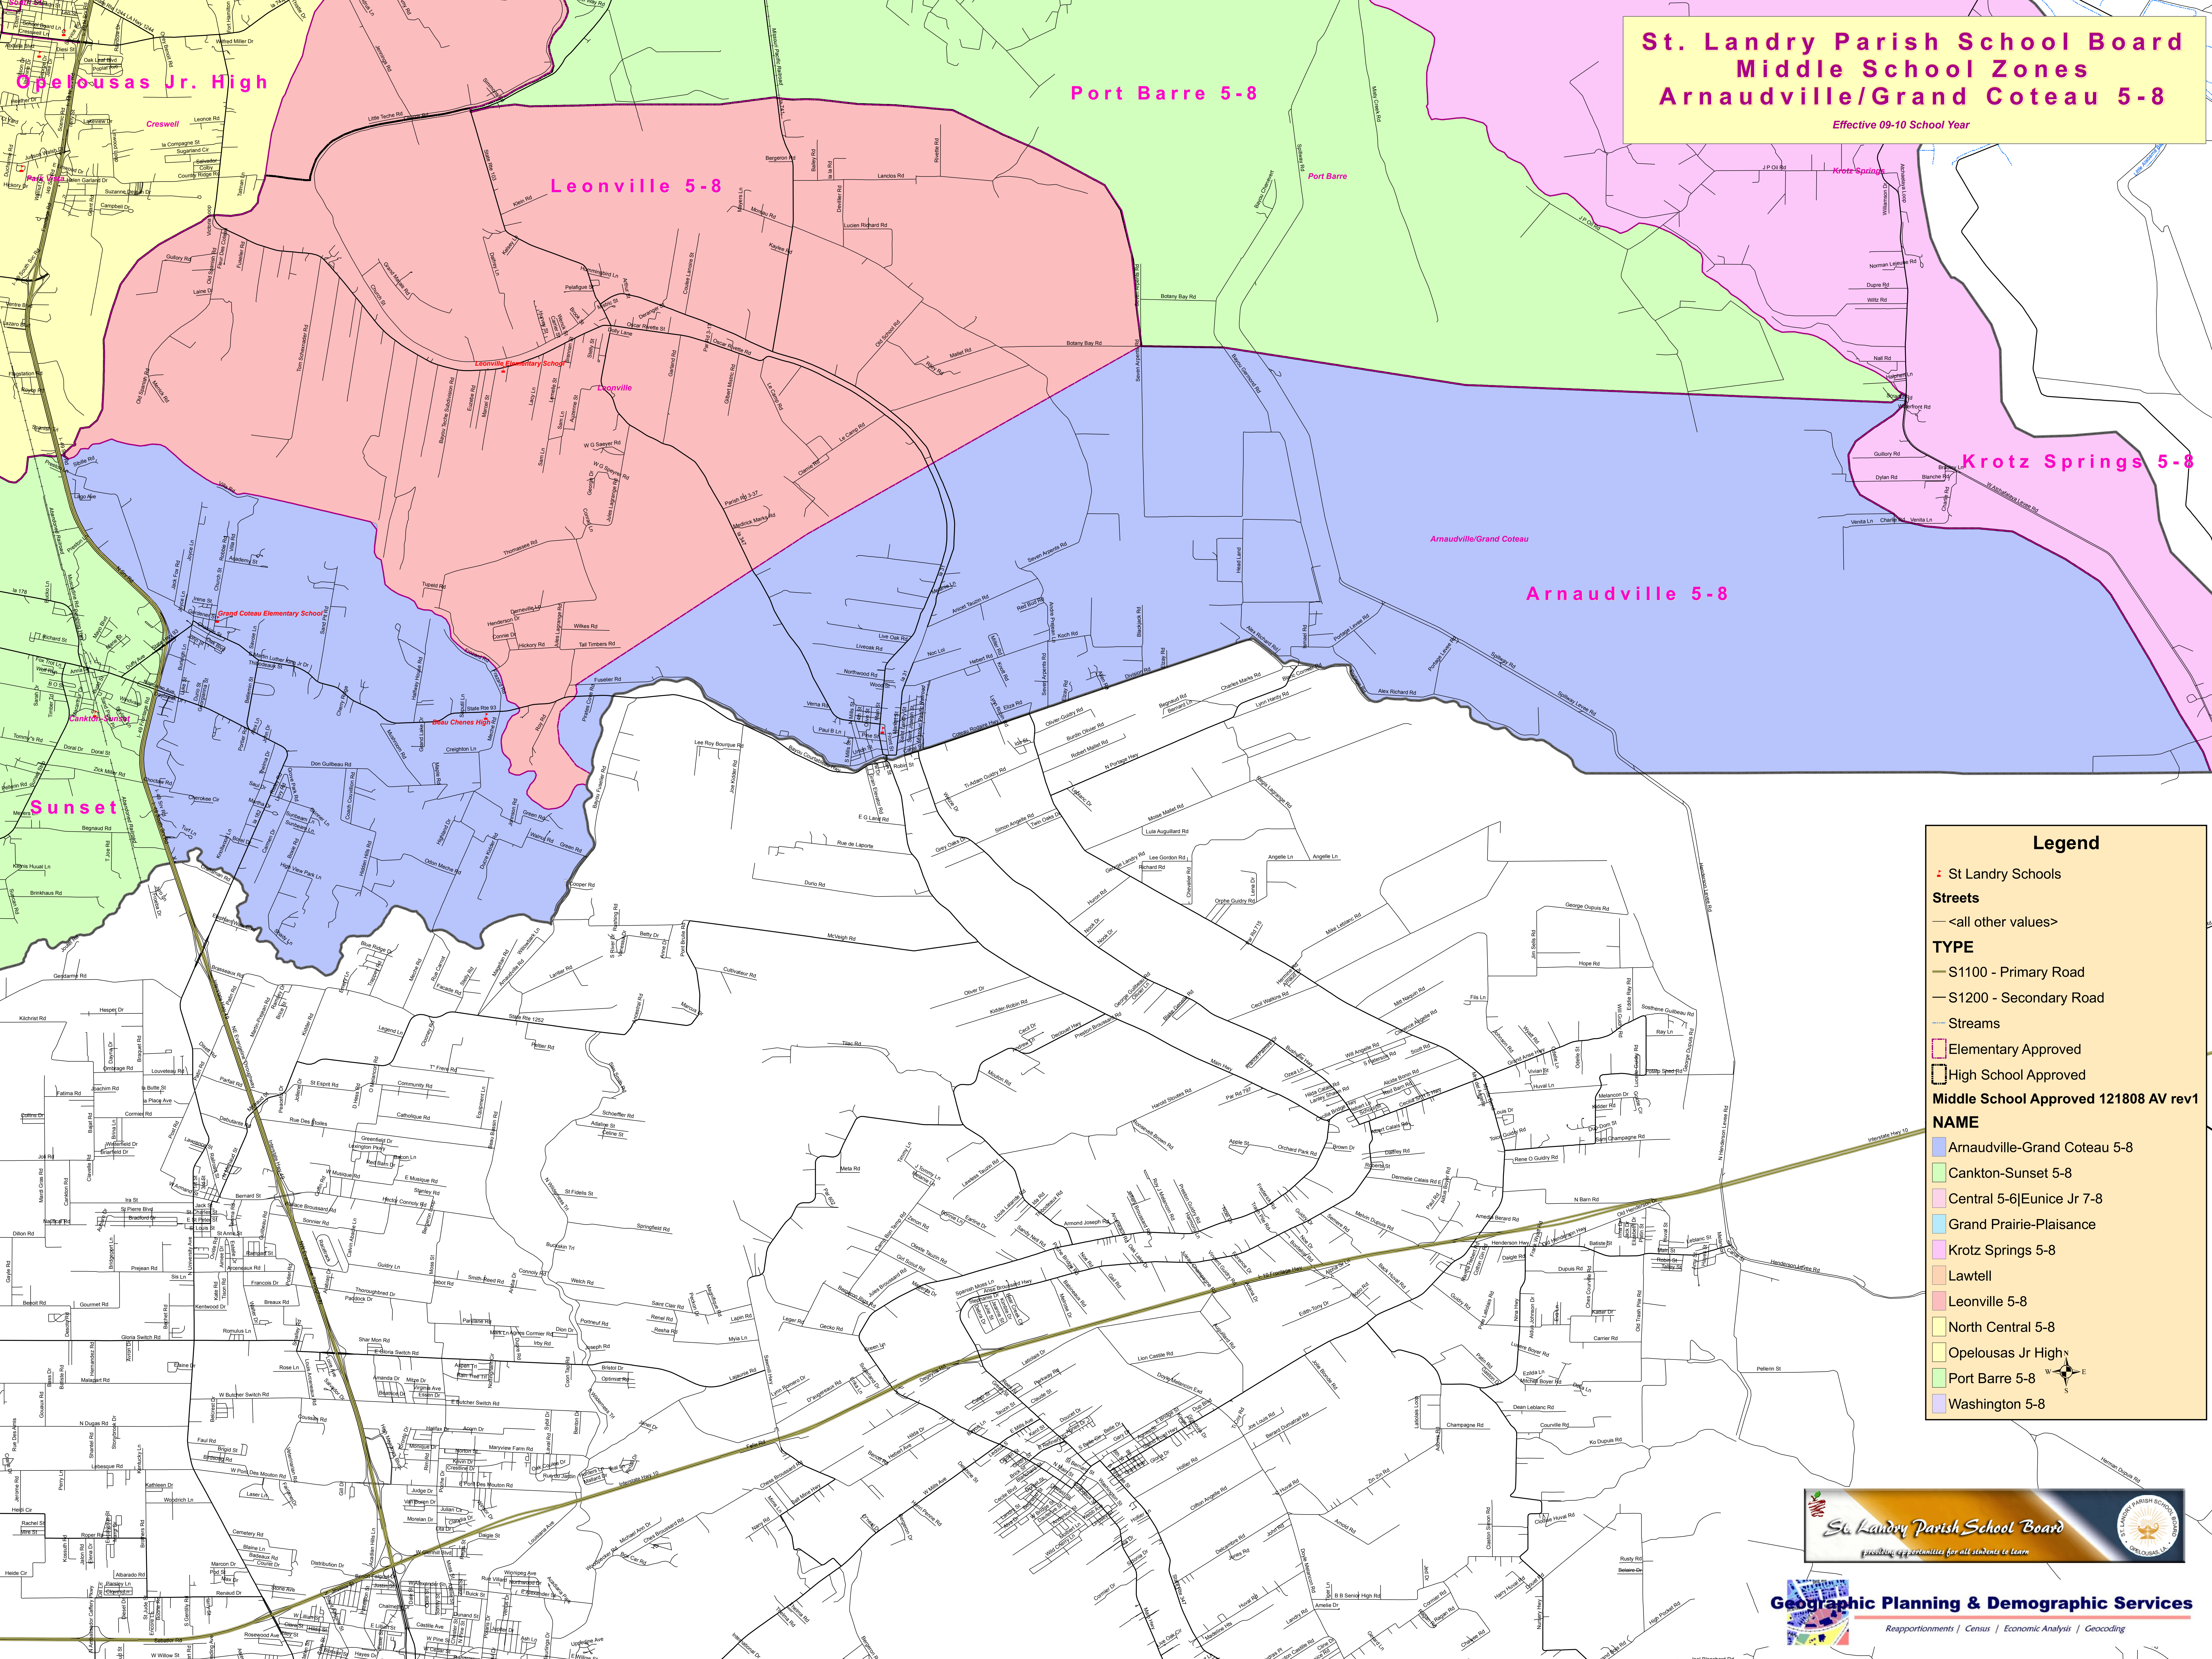

**St. Landry Parish School Board  
Middle School Zones  
Arnauville/Grand Coteau 5-8**  
Effective 09-10 School Year

**Legend**

- St Landry Schools
- Streets**
- <all other values>
- TYPE**
- S1100 - Primary Road
- S1200 - Secondary Road
- Streams
- Elementary Approved
- High School Approved
- Middle School Approved 121808 AV rev1
- NAME**
- Arnauville-Grand Coteau 5-8
- Cankton-Sunset 5-8
- Central 5-6|Eunice Jr 7-8
- Grand Prairie-Plaisance
- Krotz Springs 5-8
- Lawtell
- Leonville 5-8
- North Central 5-8
- Opelousas Jr High
- Port Barre 5-8
- Washington 5-8