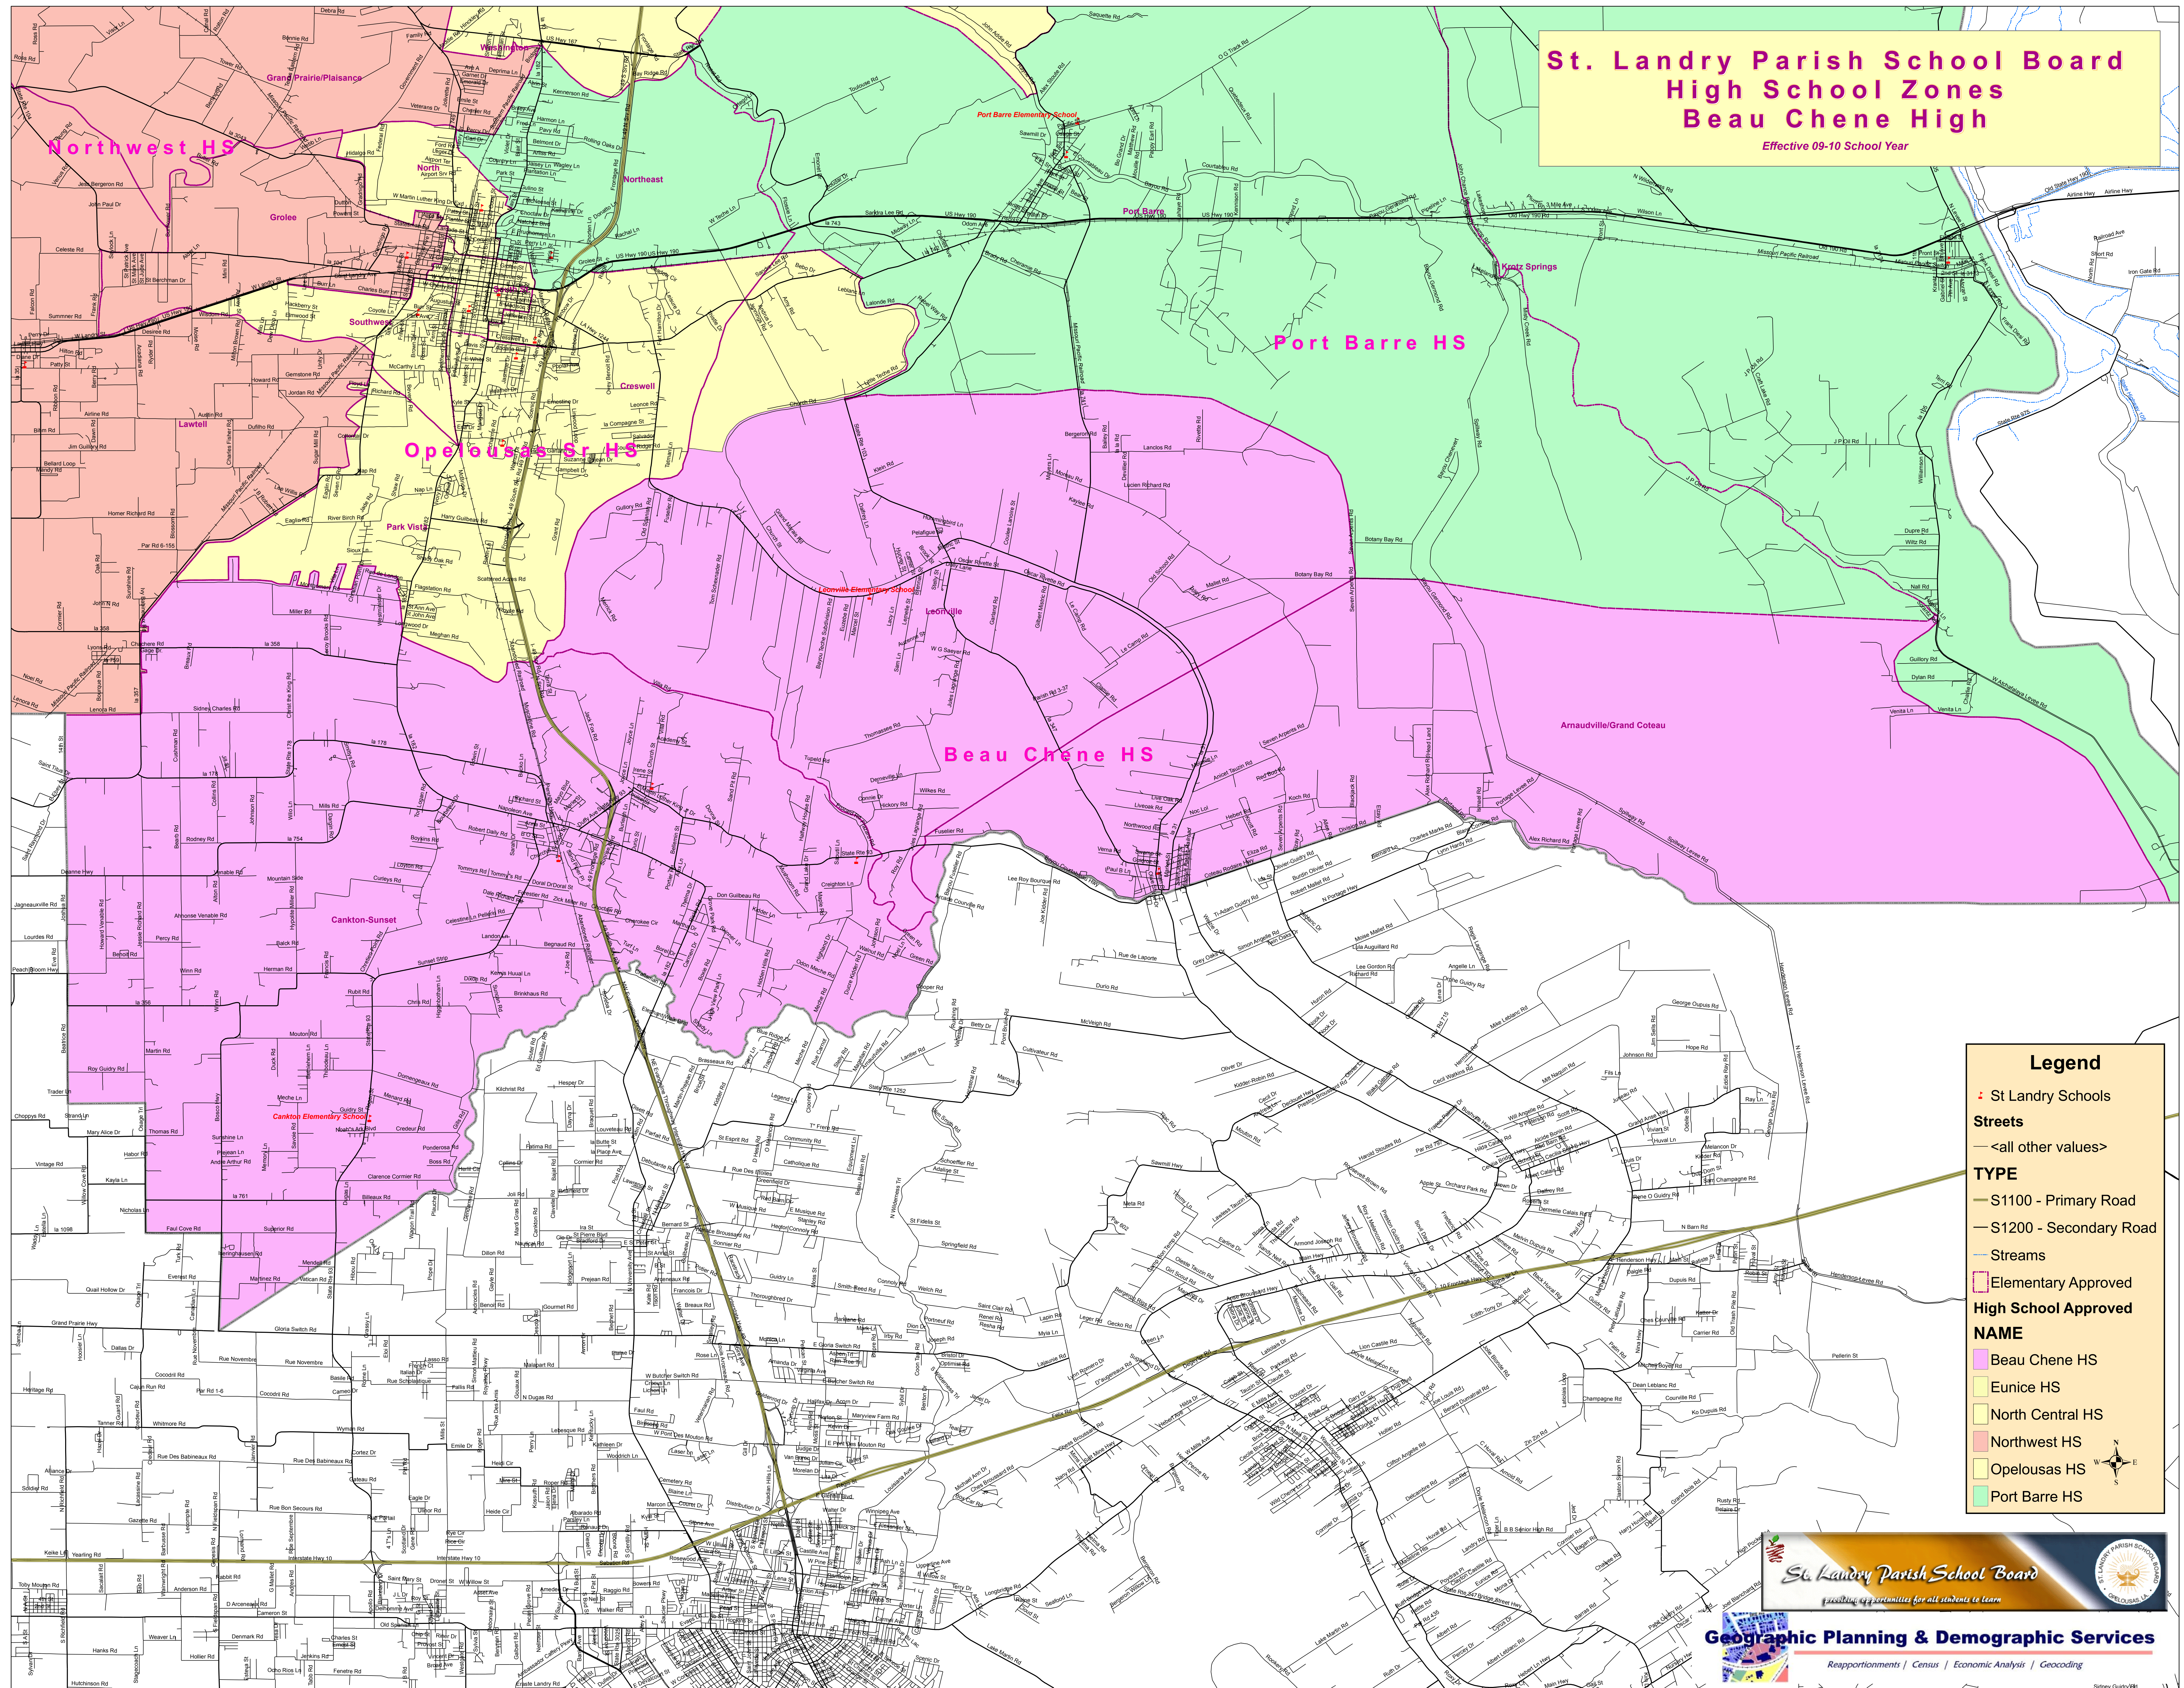

St. Landry Parish School Board High School Zones Beau Chene High

Effective 09-10 School Year

Legend

- St Landry Schools
- Streets
 - <all other values>
- TYPE
 - S1100 - Primary Road
 - S1200 - Secondary Road
 - Streams
- Elementary Approved
- High School Approved
- NAME
 - Beau Chene HS
 - Eunice HS
 - North Central HS
 - Northwest HS
 - Opelousas HS
 - Port Barre HS

St. Landry Parish School Board
providing opportunities for all students to learn

Geographic Planning & Demographic Services
 Reapportionments | Census | Economic Analysis | Geocoding