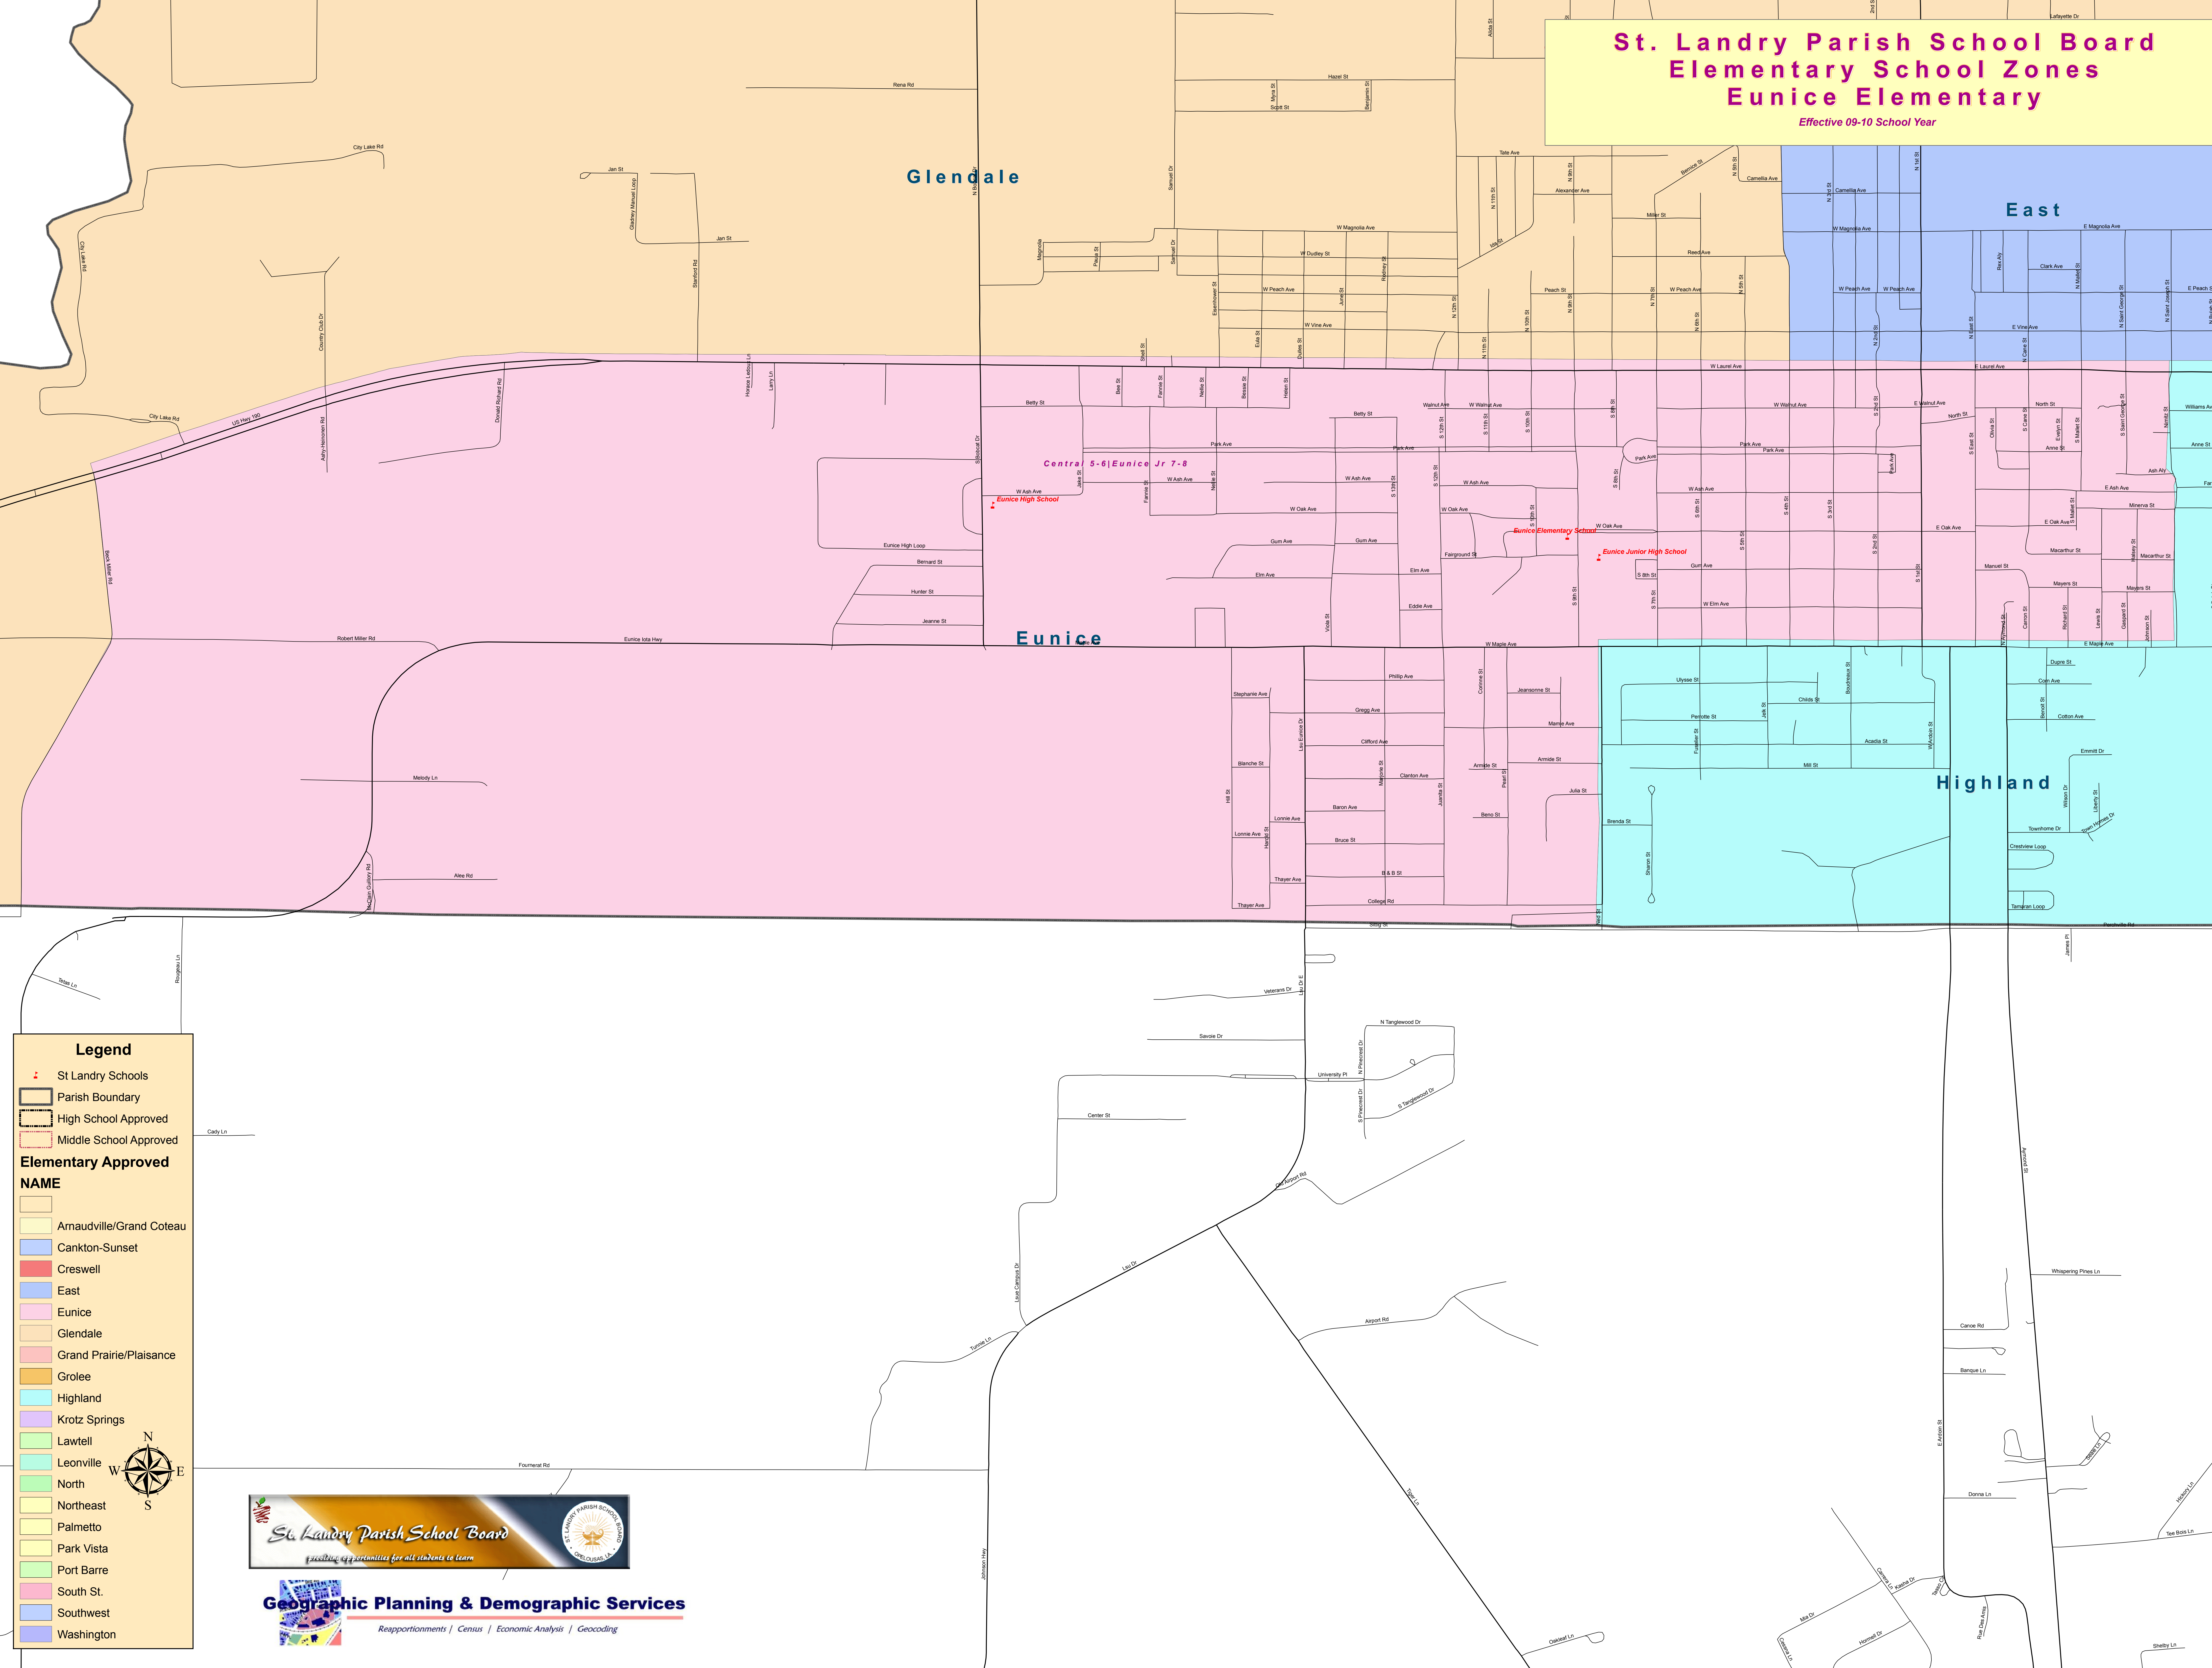

St. Landry Parish School Board Elementary School Zones Eunice Elementary

Effective 09-10 School Year

Legend

- St Landry Schools
- Parish Boundary
- High School Approved
- Middle School Approved

Elementary Approved NAME

- Amaudville/Grand Coteau
- Cankton-Sunset
- Creswell
- East
- Eunice
- Glendale
- Grand Prairie/Plaisance
- Grolee
- Highland
- Krotz Springs
- Lawtell
- Leonville
- North
- Northeast
- Palmetto
- Park Vista
- Port Barre
- South St.
- Southwest
- Washington

Geographic Planning & Demographic Services
 Reapportionments | Census | Economic Analysis | Geocoding