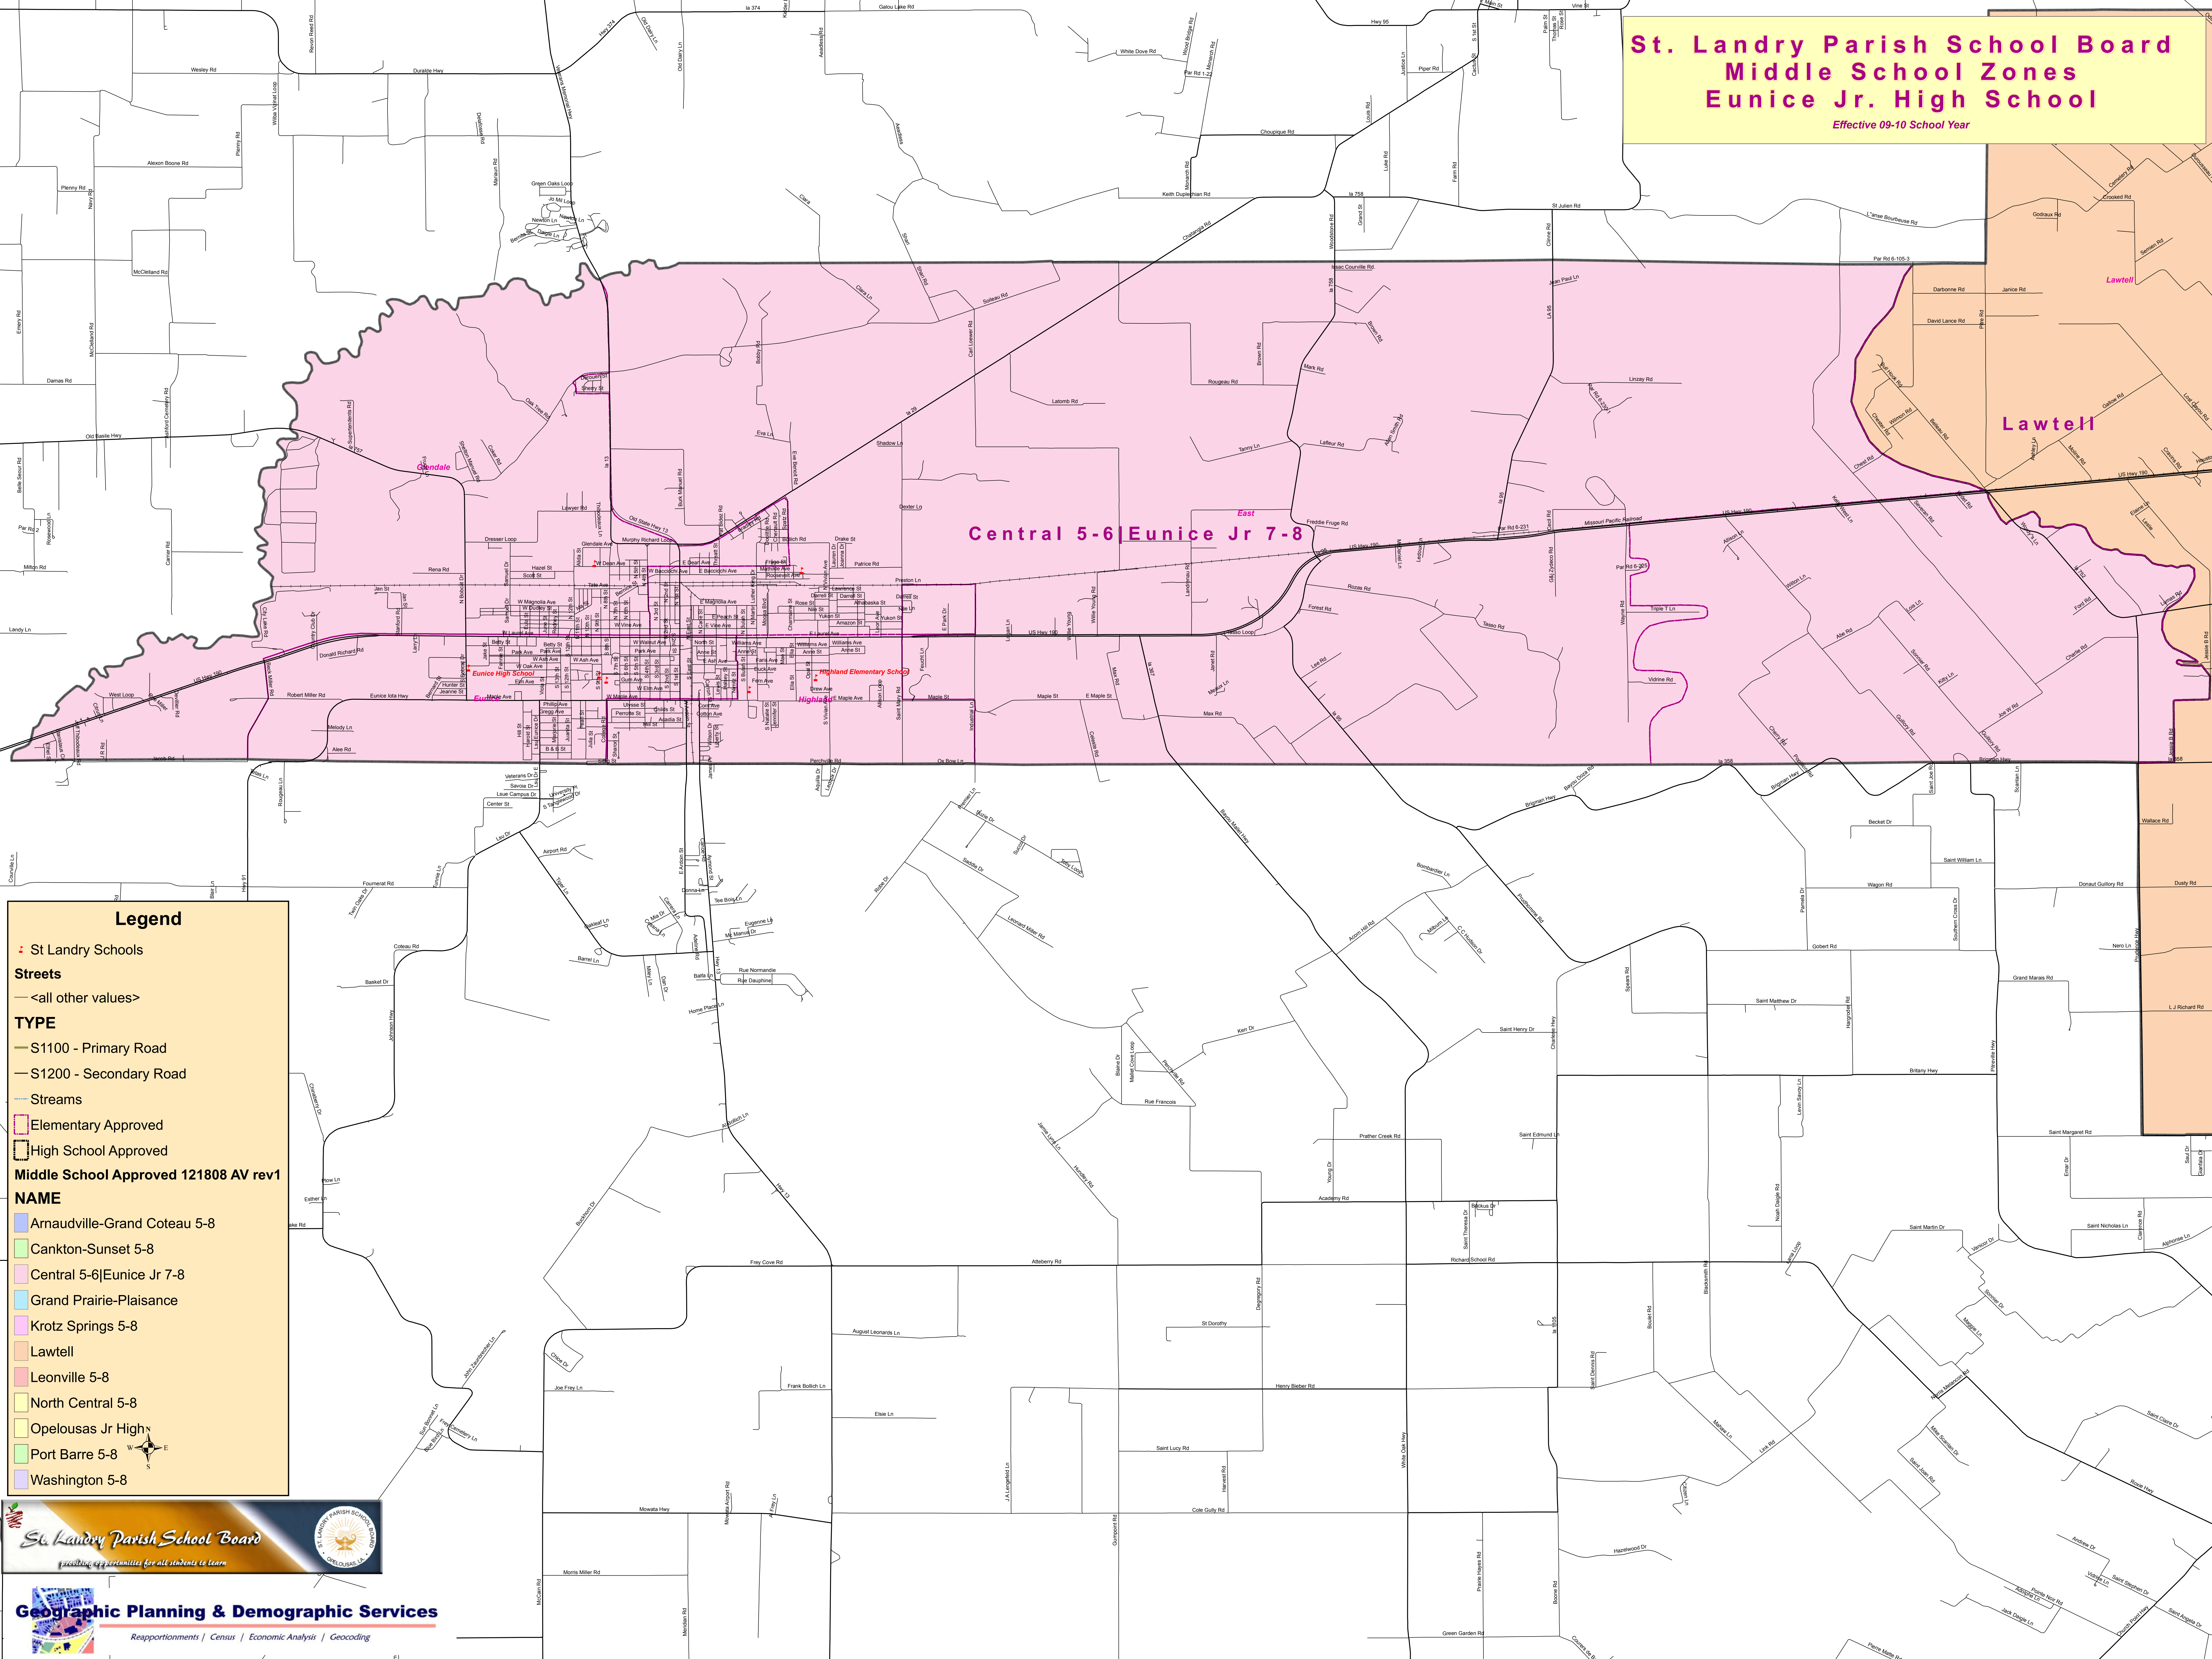

**St. Landry Parish School Board
Middle School Zones
Eunice Jr. High School**
Effective 09-10 School Year

Legend

- St Landry Schools
- Streets <all other values>
- TYPE
 - S1100 - Primary Road
 - S1200 - Secondary Road
 - Streams
- Elementary Approved
- High School Approved
- Middle School Approved 121808 AV rev1
- NAME
 - Arnaudville-Grand Coteau 5-8
 - Cankton-Sunset 5-8
 - Central 5-6|Eunice Jr 7-8
 - Grand Prairie-Plaisance
 - Krotz Springs 5-8
 - Lawtell
 - Leonville 5-8
 - North Central 5-8
 - Opelousas Jr High
 - Port Barre 5-8
 - Washington 5-8