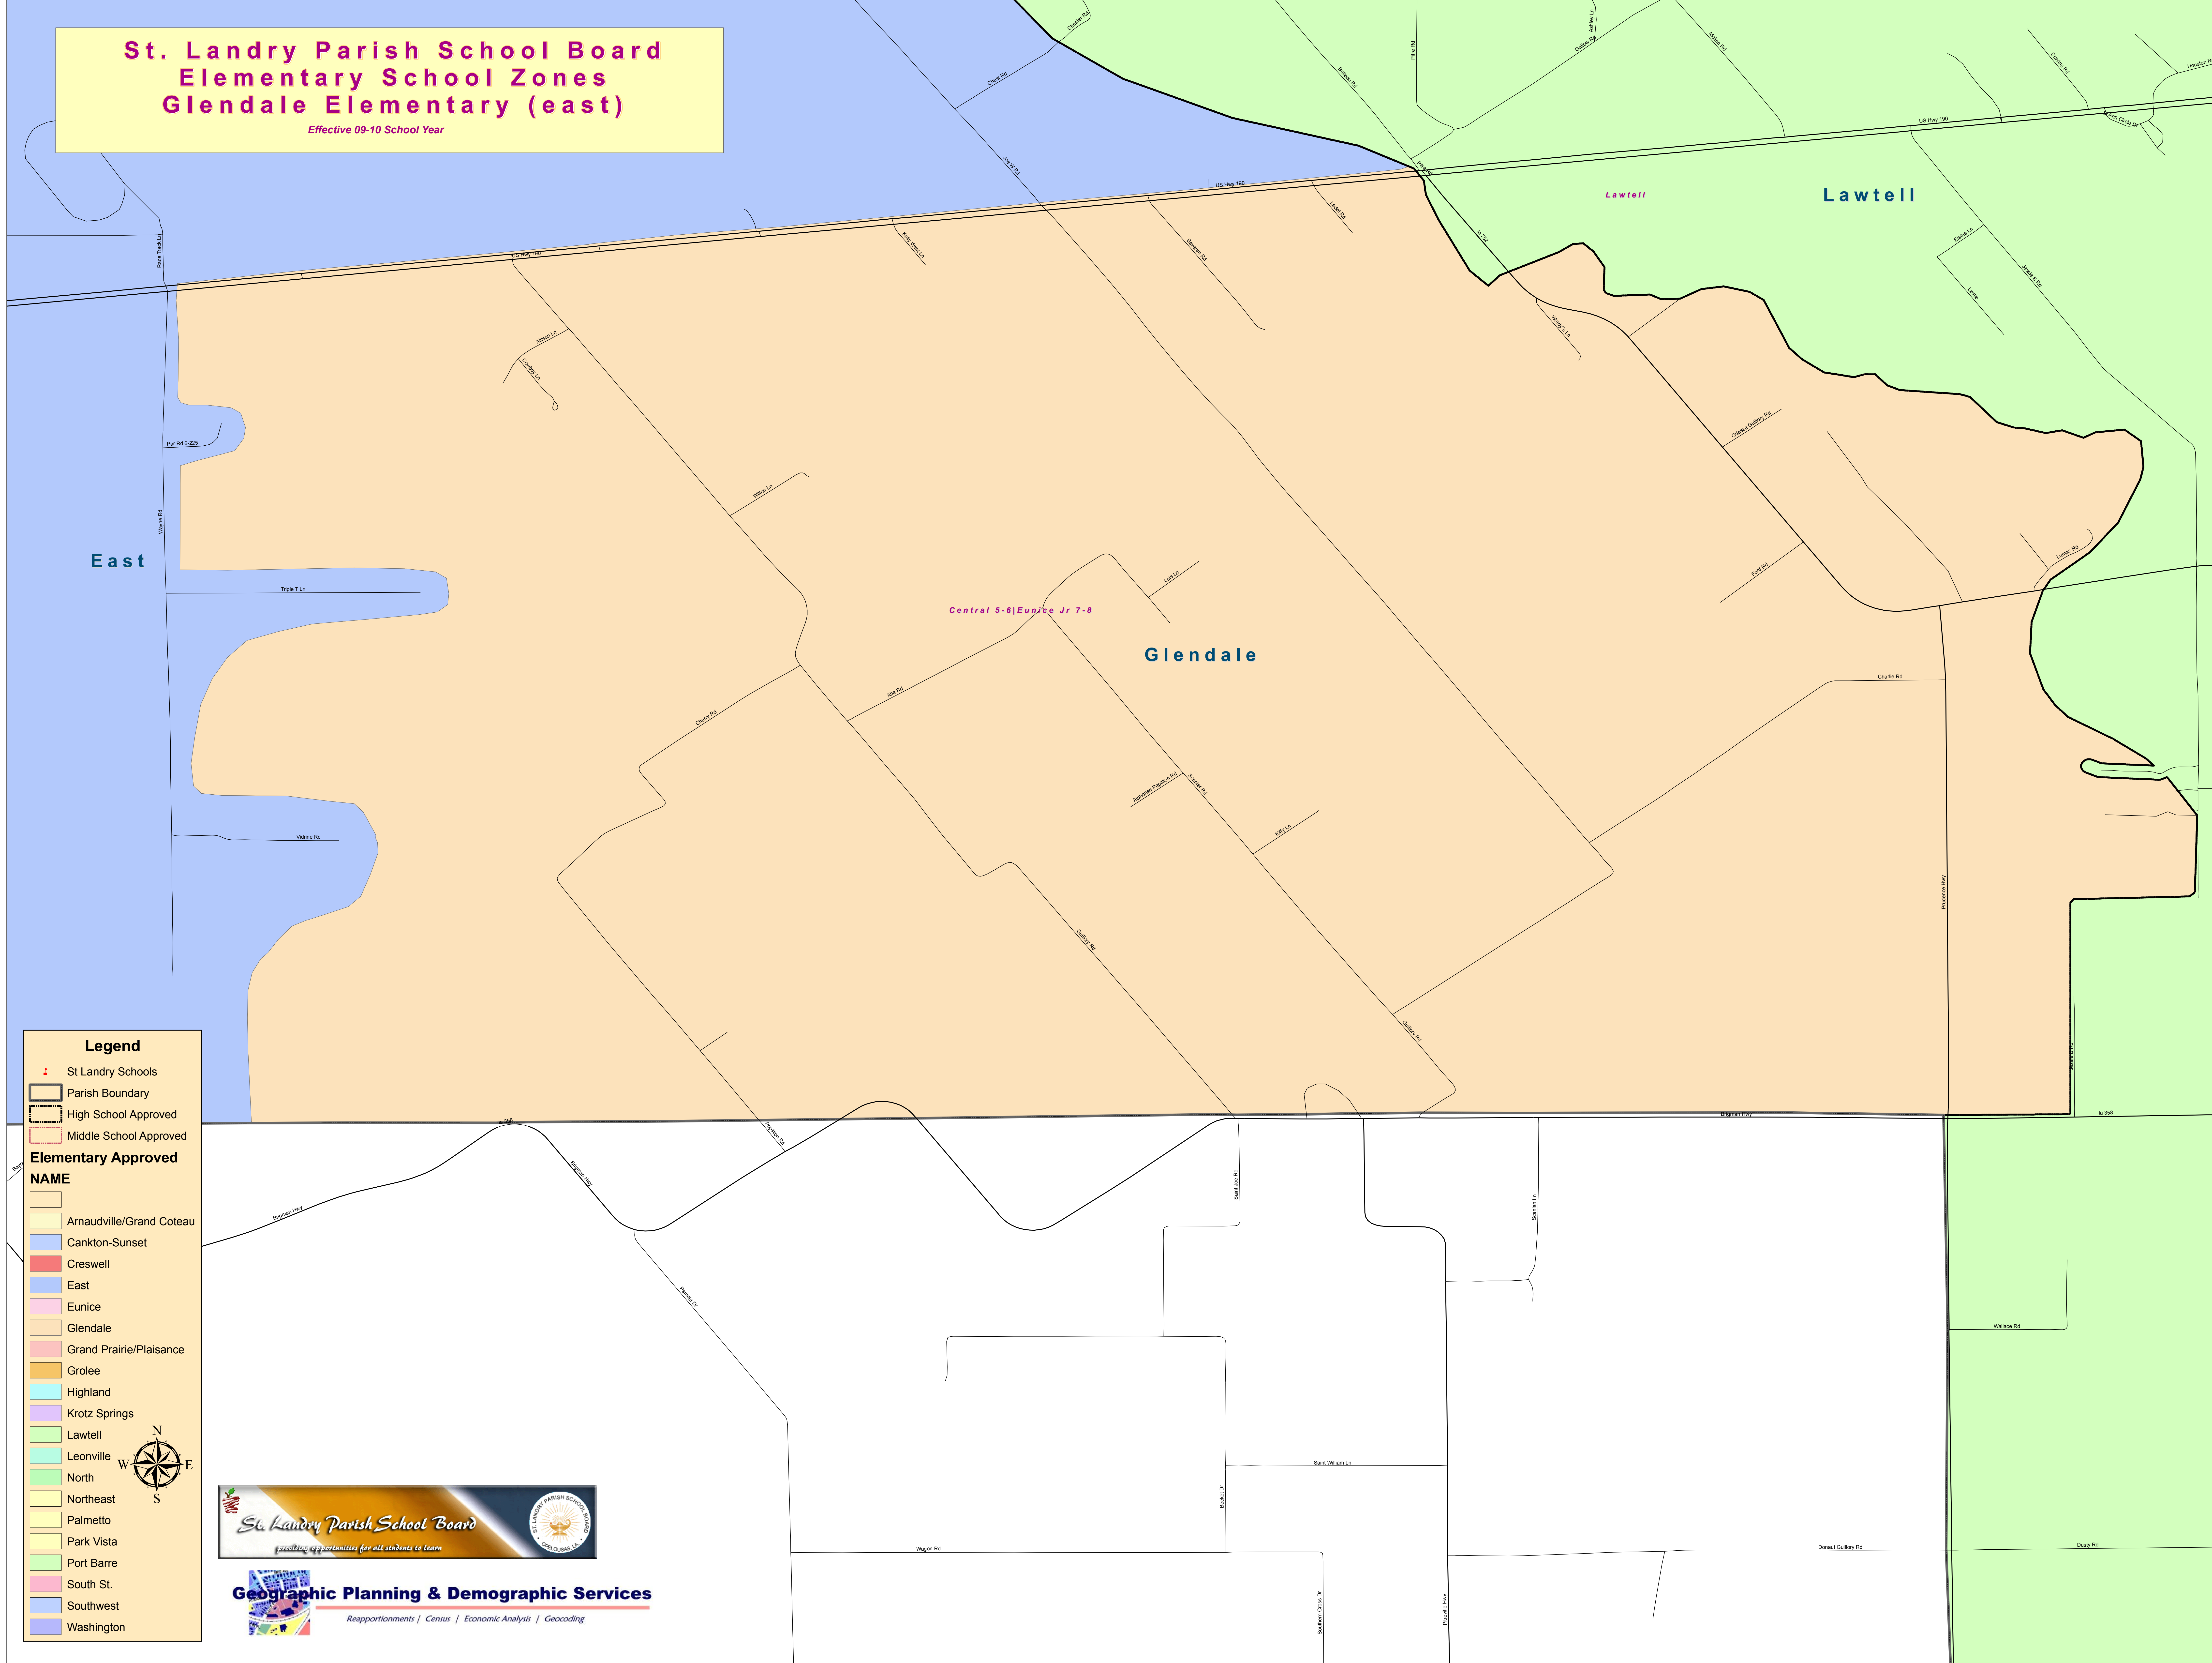

St. Landry Parish School Board Elementary School Zones Glendale Elementary (east)

Effective 09-10 School Year

East

Central 5-6/Eunice Jr 7-8

Glendale

Lawtell

Lawtell

Legend

-  St Landry Schools
-  Parish Boundary
-  High School Approved
-  Middle School Approved
- Elementary Approved NAME**
-  Arnaudville/Grand Coteau
-  Cankton-Sunset
-  Creswell
-  East
-  Eunice
-  Glendale
-  Grand Prairie/Plaisance
-  Grolee
-  Highland
-  Krotz Springs
-  Lawtell
-  Leonville
-  North
-  Northeast
-  Palmetto
-  Park Vista
-  Port Barre
-  South St.
-  Southwest
-  Washington