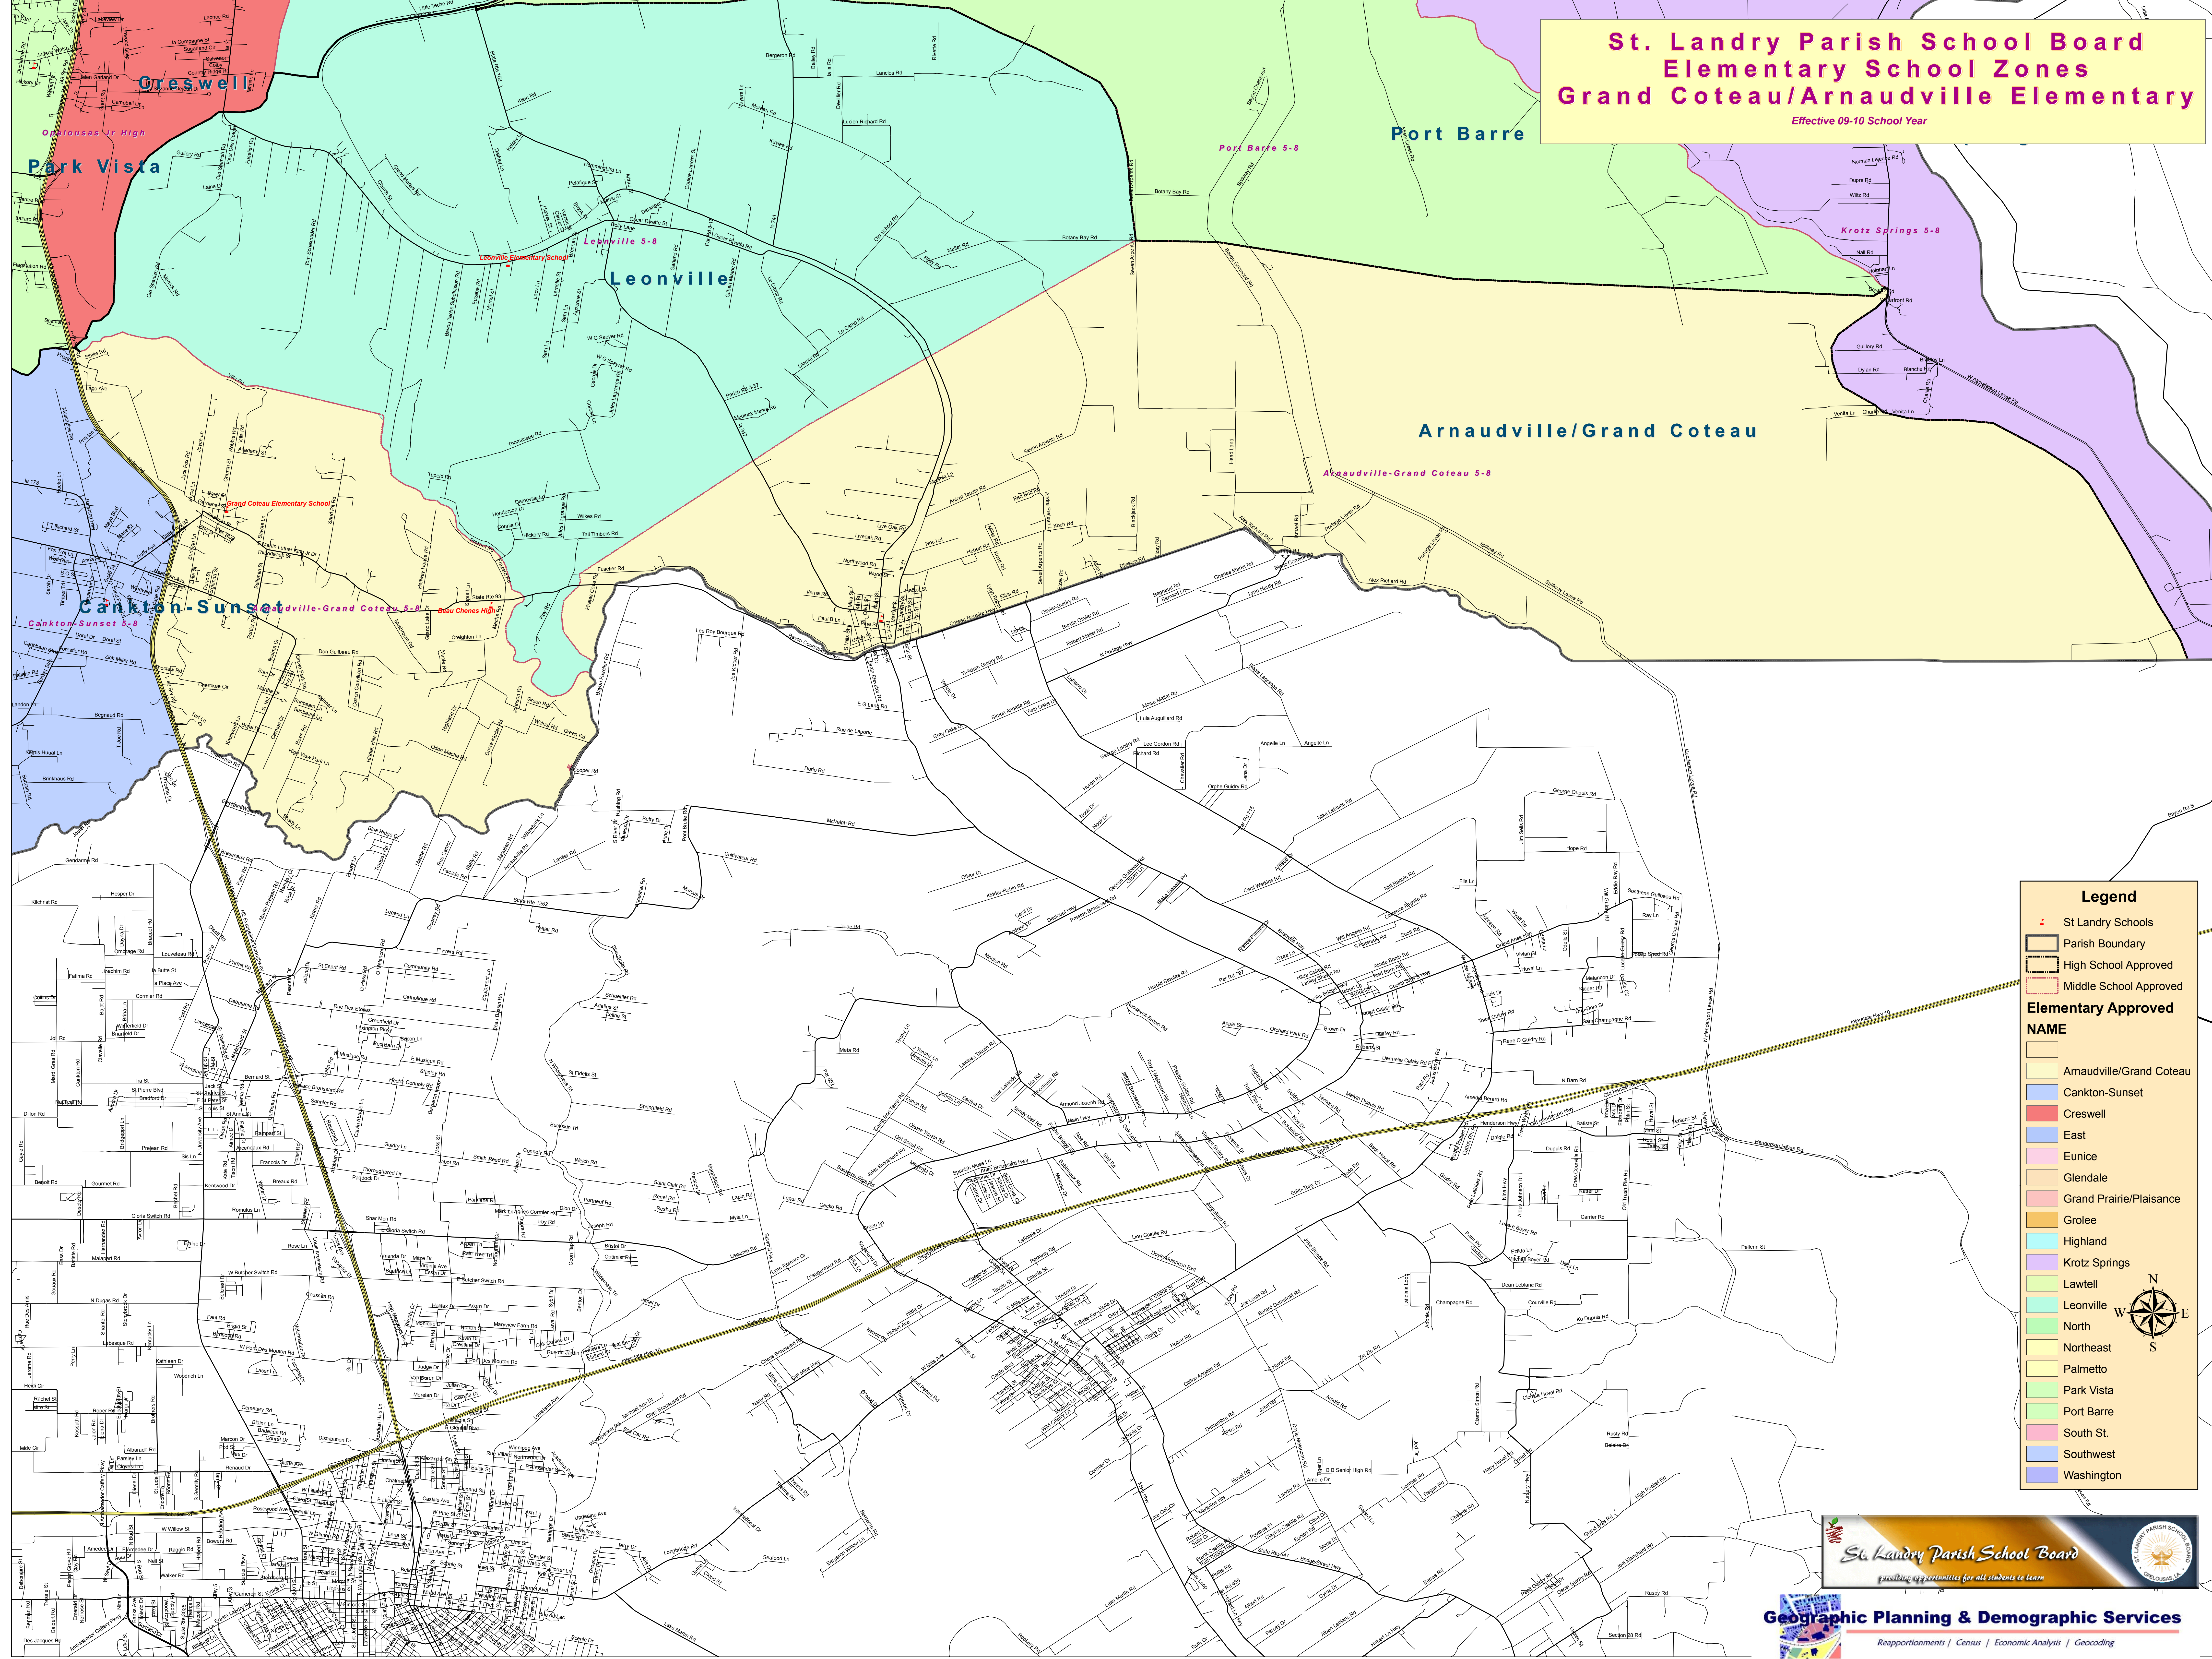

**St. Landry Parish School Board
Elementary School Zones
Grand Coteau/Arnaudville Elementary**
Effective 09-10 School Year

Legend

- St Landry Schools
- Parish Boundary
- High School Approved
- Middle School Approved

Elementary Approved

NAME

- Arnaudville/Grand Coteau
- Cankton-Sunset
- Creswell
- East
- Eunice
- Glendale
- Grand Prairie/Plaisance
- Grolee
- Highland
- Krotz Springs
- Lawtell
- Leonville
- North
- Northeast
- Palmetto
- Park Vista
- Port Barre
- South St.
- Southwest
- Washington