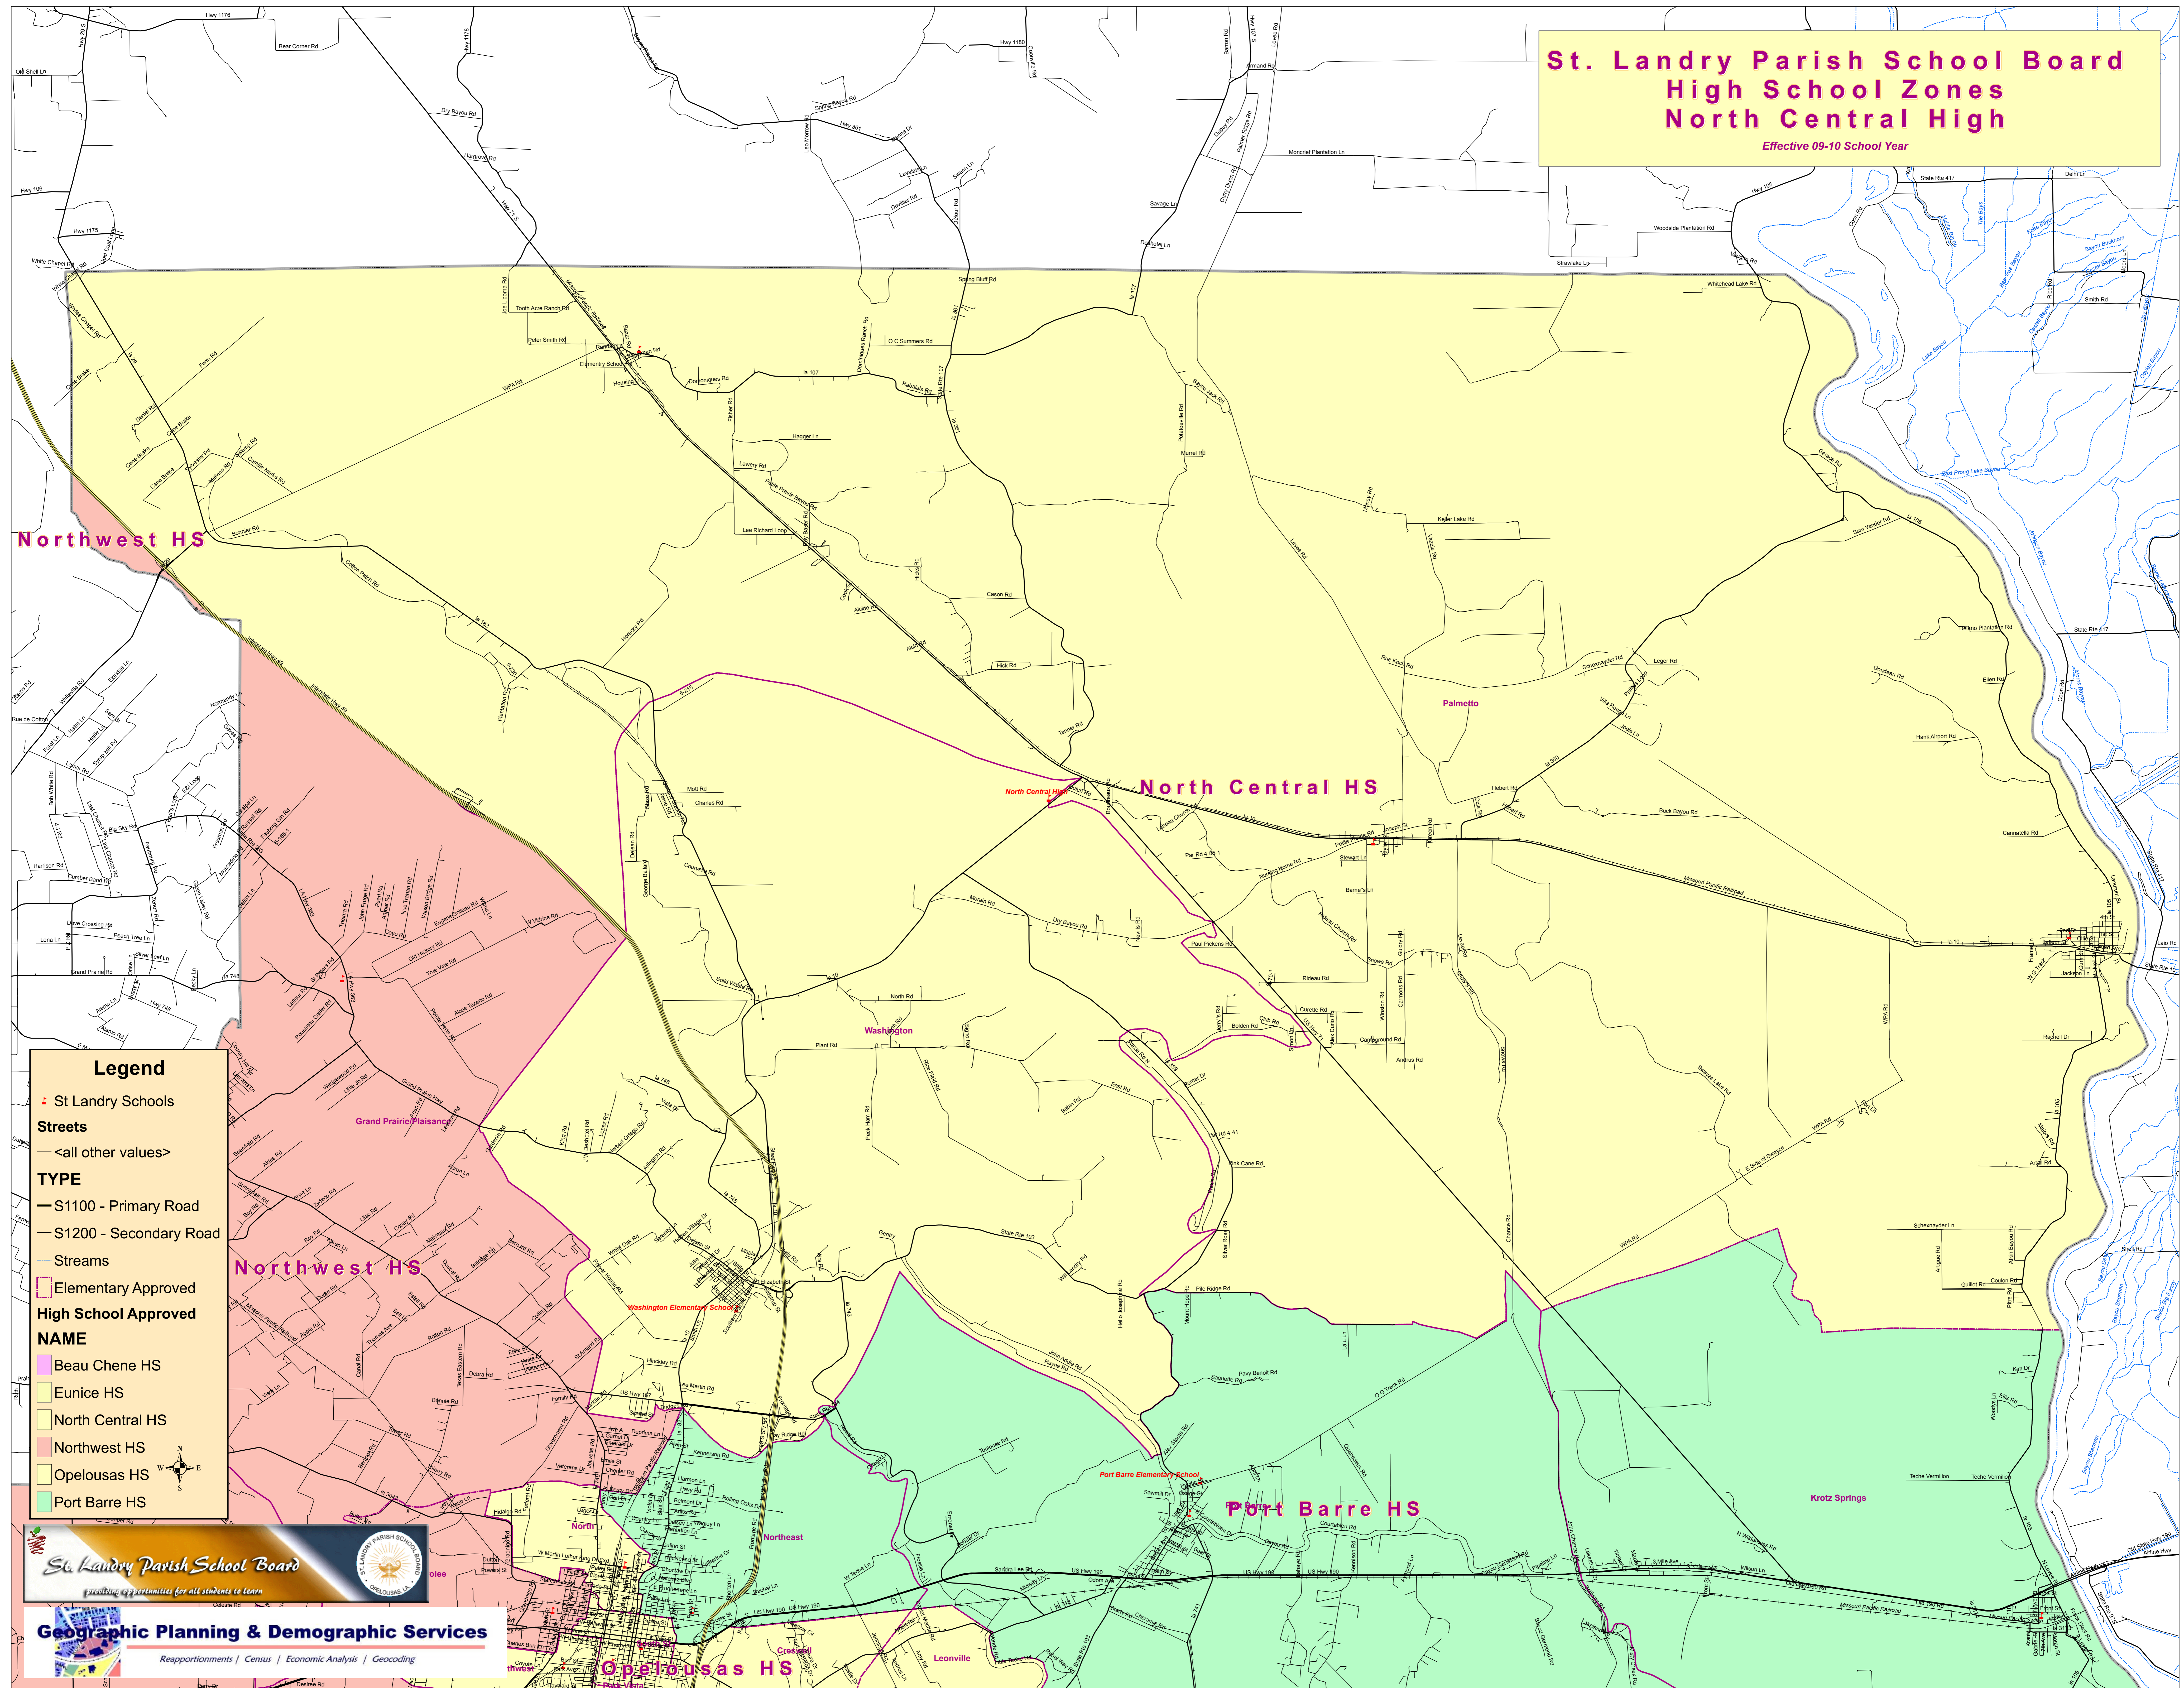

# St. Landry Parish School Board High School Zones North Central High

Effective 09-10 School Year

**Legend**

- St Landry Schools
- Streets
- <all other values>
- TYPE**
- S1100 - Primary Road
- S1200 - Secondary Road
- Streams
- Elementary Approved
- High School Approved
- NAME**
- Beau Chene HS
- Eunice HS
- North Central HS
- Northwest HS
- Opelousas HS
- Port Barre HS