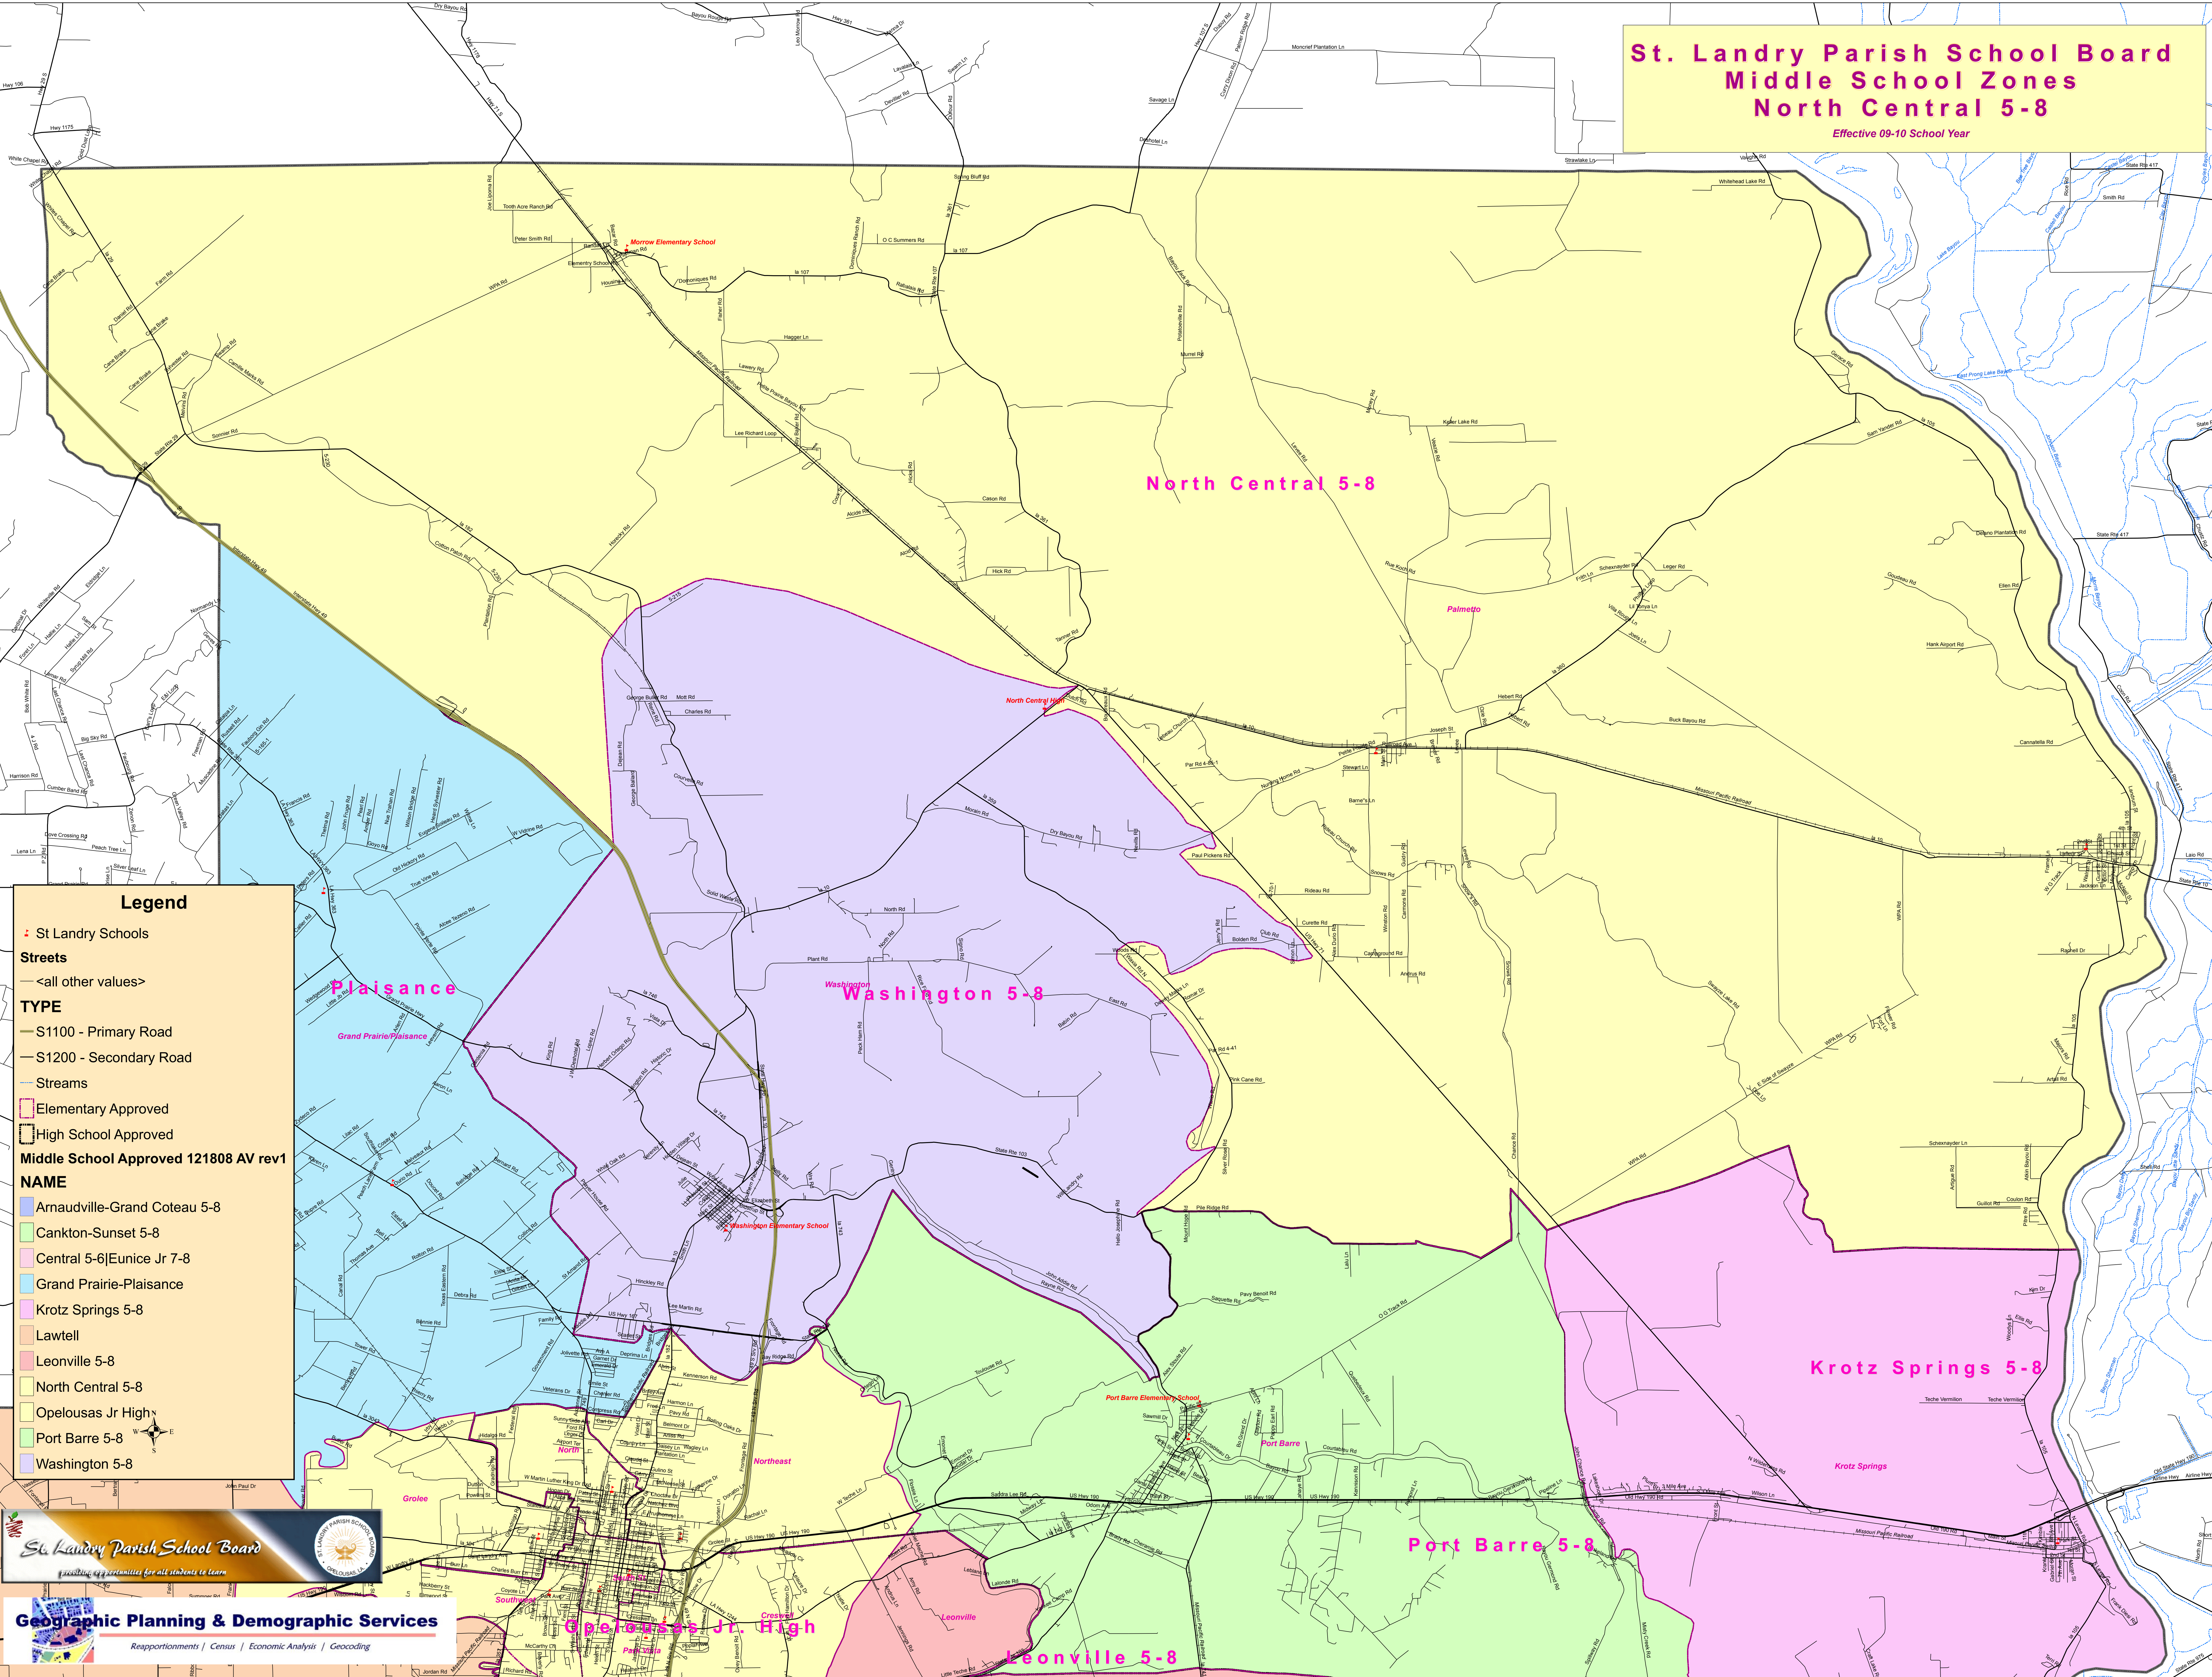

St. Landry Parish School Board
Middle School Zones
North Central 5-8
Effective 09-10 School Year

Legend

- St Landry Schools
- Streets
 - <all other values>
- TYPE
 - S1100 - Primary Road
 - S1200 - Secondary Road
 - Streams
- Elementary Approved
- High School Approved
- Middle School Approved 121808 AV rev1
- NAME
 - Amadville-Grand Coteau 5-8
 - Cankton-Sunset 5-8
 - Central 5-6|Eunice Jr 7-8
 - Grand Prairie-Plaisance
 - Krotz Springs 5-8
 - Lawtell
 - Leonville 5-8
 - North Central 5-8
 - Opelousas Jr High
 - Port Barre 5-8
 - Washington 5-8