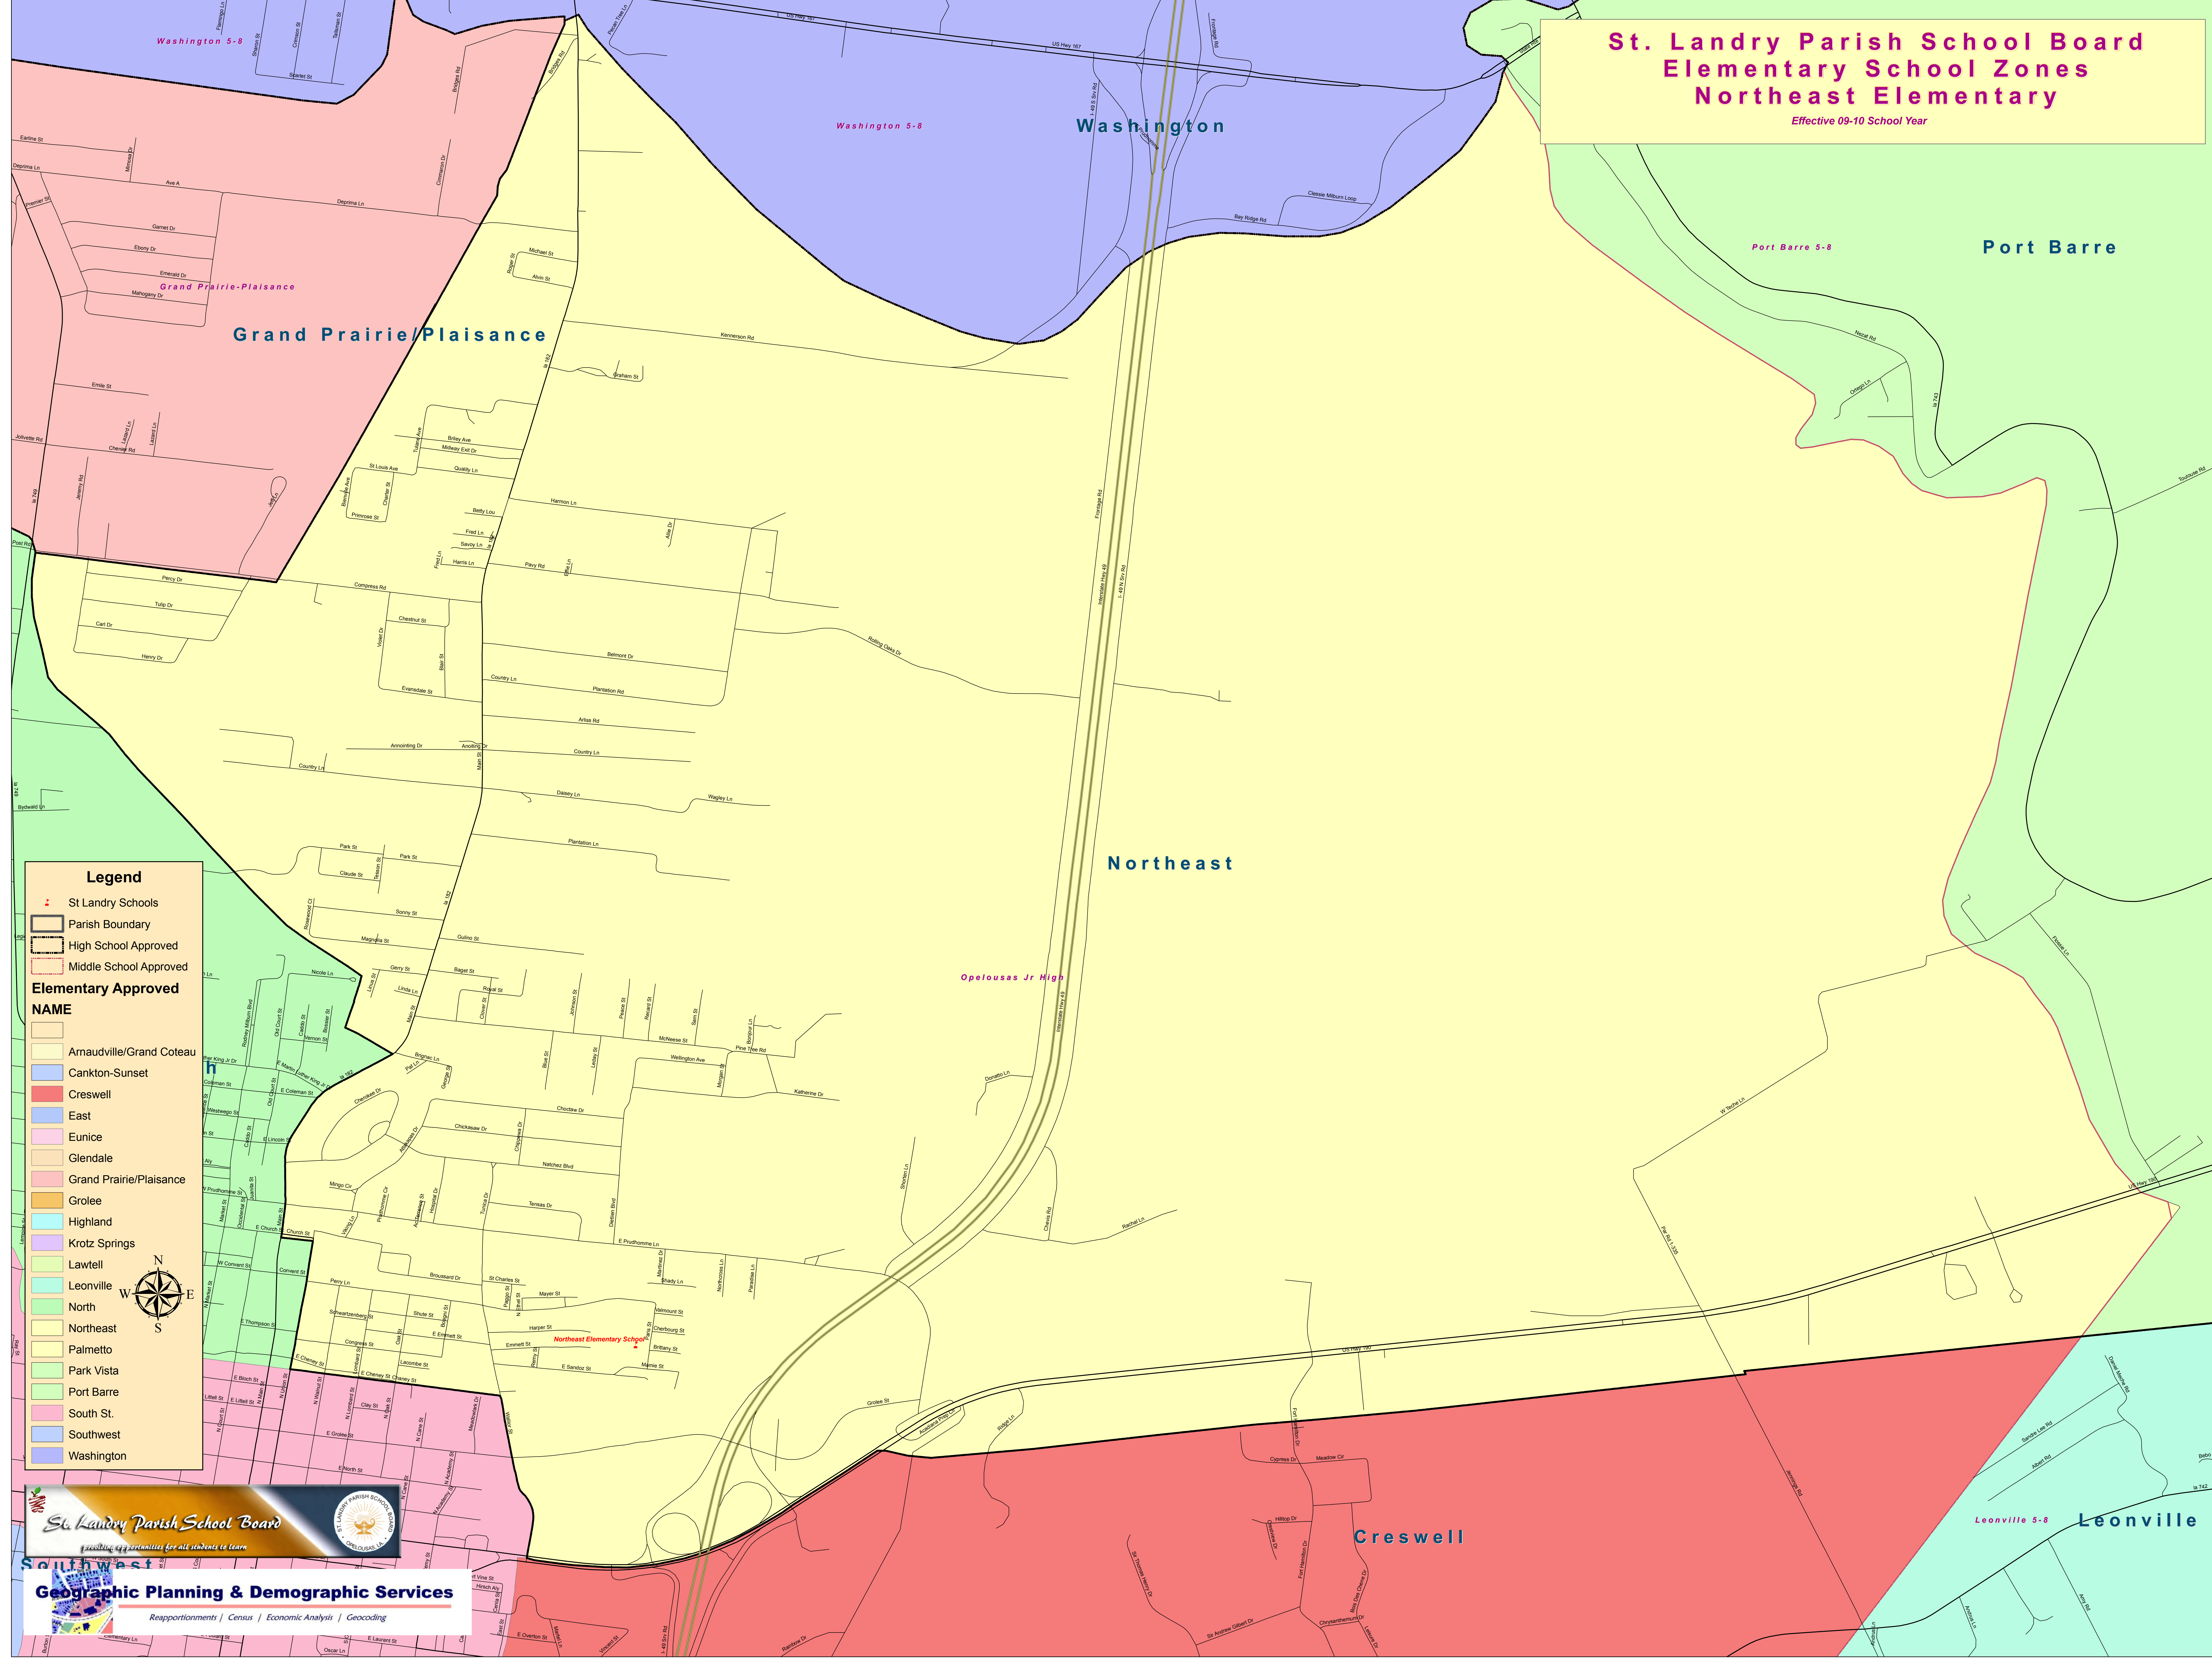

St. Landry Parish School Board Elementary School Zones Northeast Elementary

Effective 09-10 School Year

Legend

- ★ St Landry Schools
- Parish Boundary
- High School Approved
- Middle School Approved
- Elementary Approved**
- NAME**
- Arnaudville/Grand Coteau
- Cankton-Sunset
- Creswell
- East
- Eunice
- Glendale
- Grand Prairie/Plaisance
- Grolee
- Highland
- Krotz Springs
- Lawtell
- Leonville
- North
- Northeast
- Palmetto
- Park Vista
- Port Barre
- South St.
- Southwest
- Washington

Geographic Planning & Demographic Services
 Reapportionments | Census | Economic Analysis | Geocoding

Washington

Grand Prairie/Plaisance

Port Barre

Northeast

Opelousas Jr High

Northeast Elementary School

Creswell

Leonville