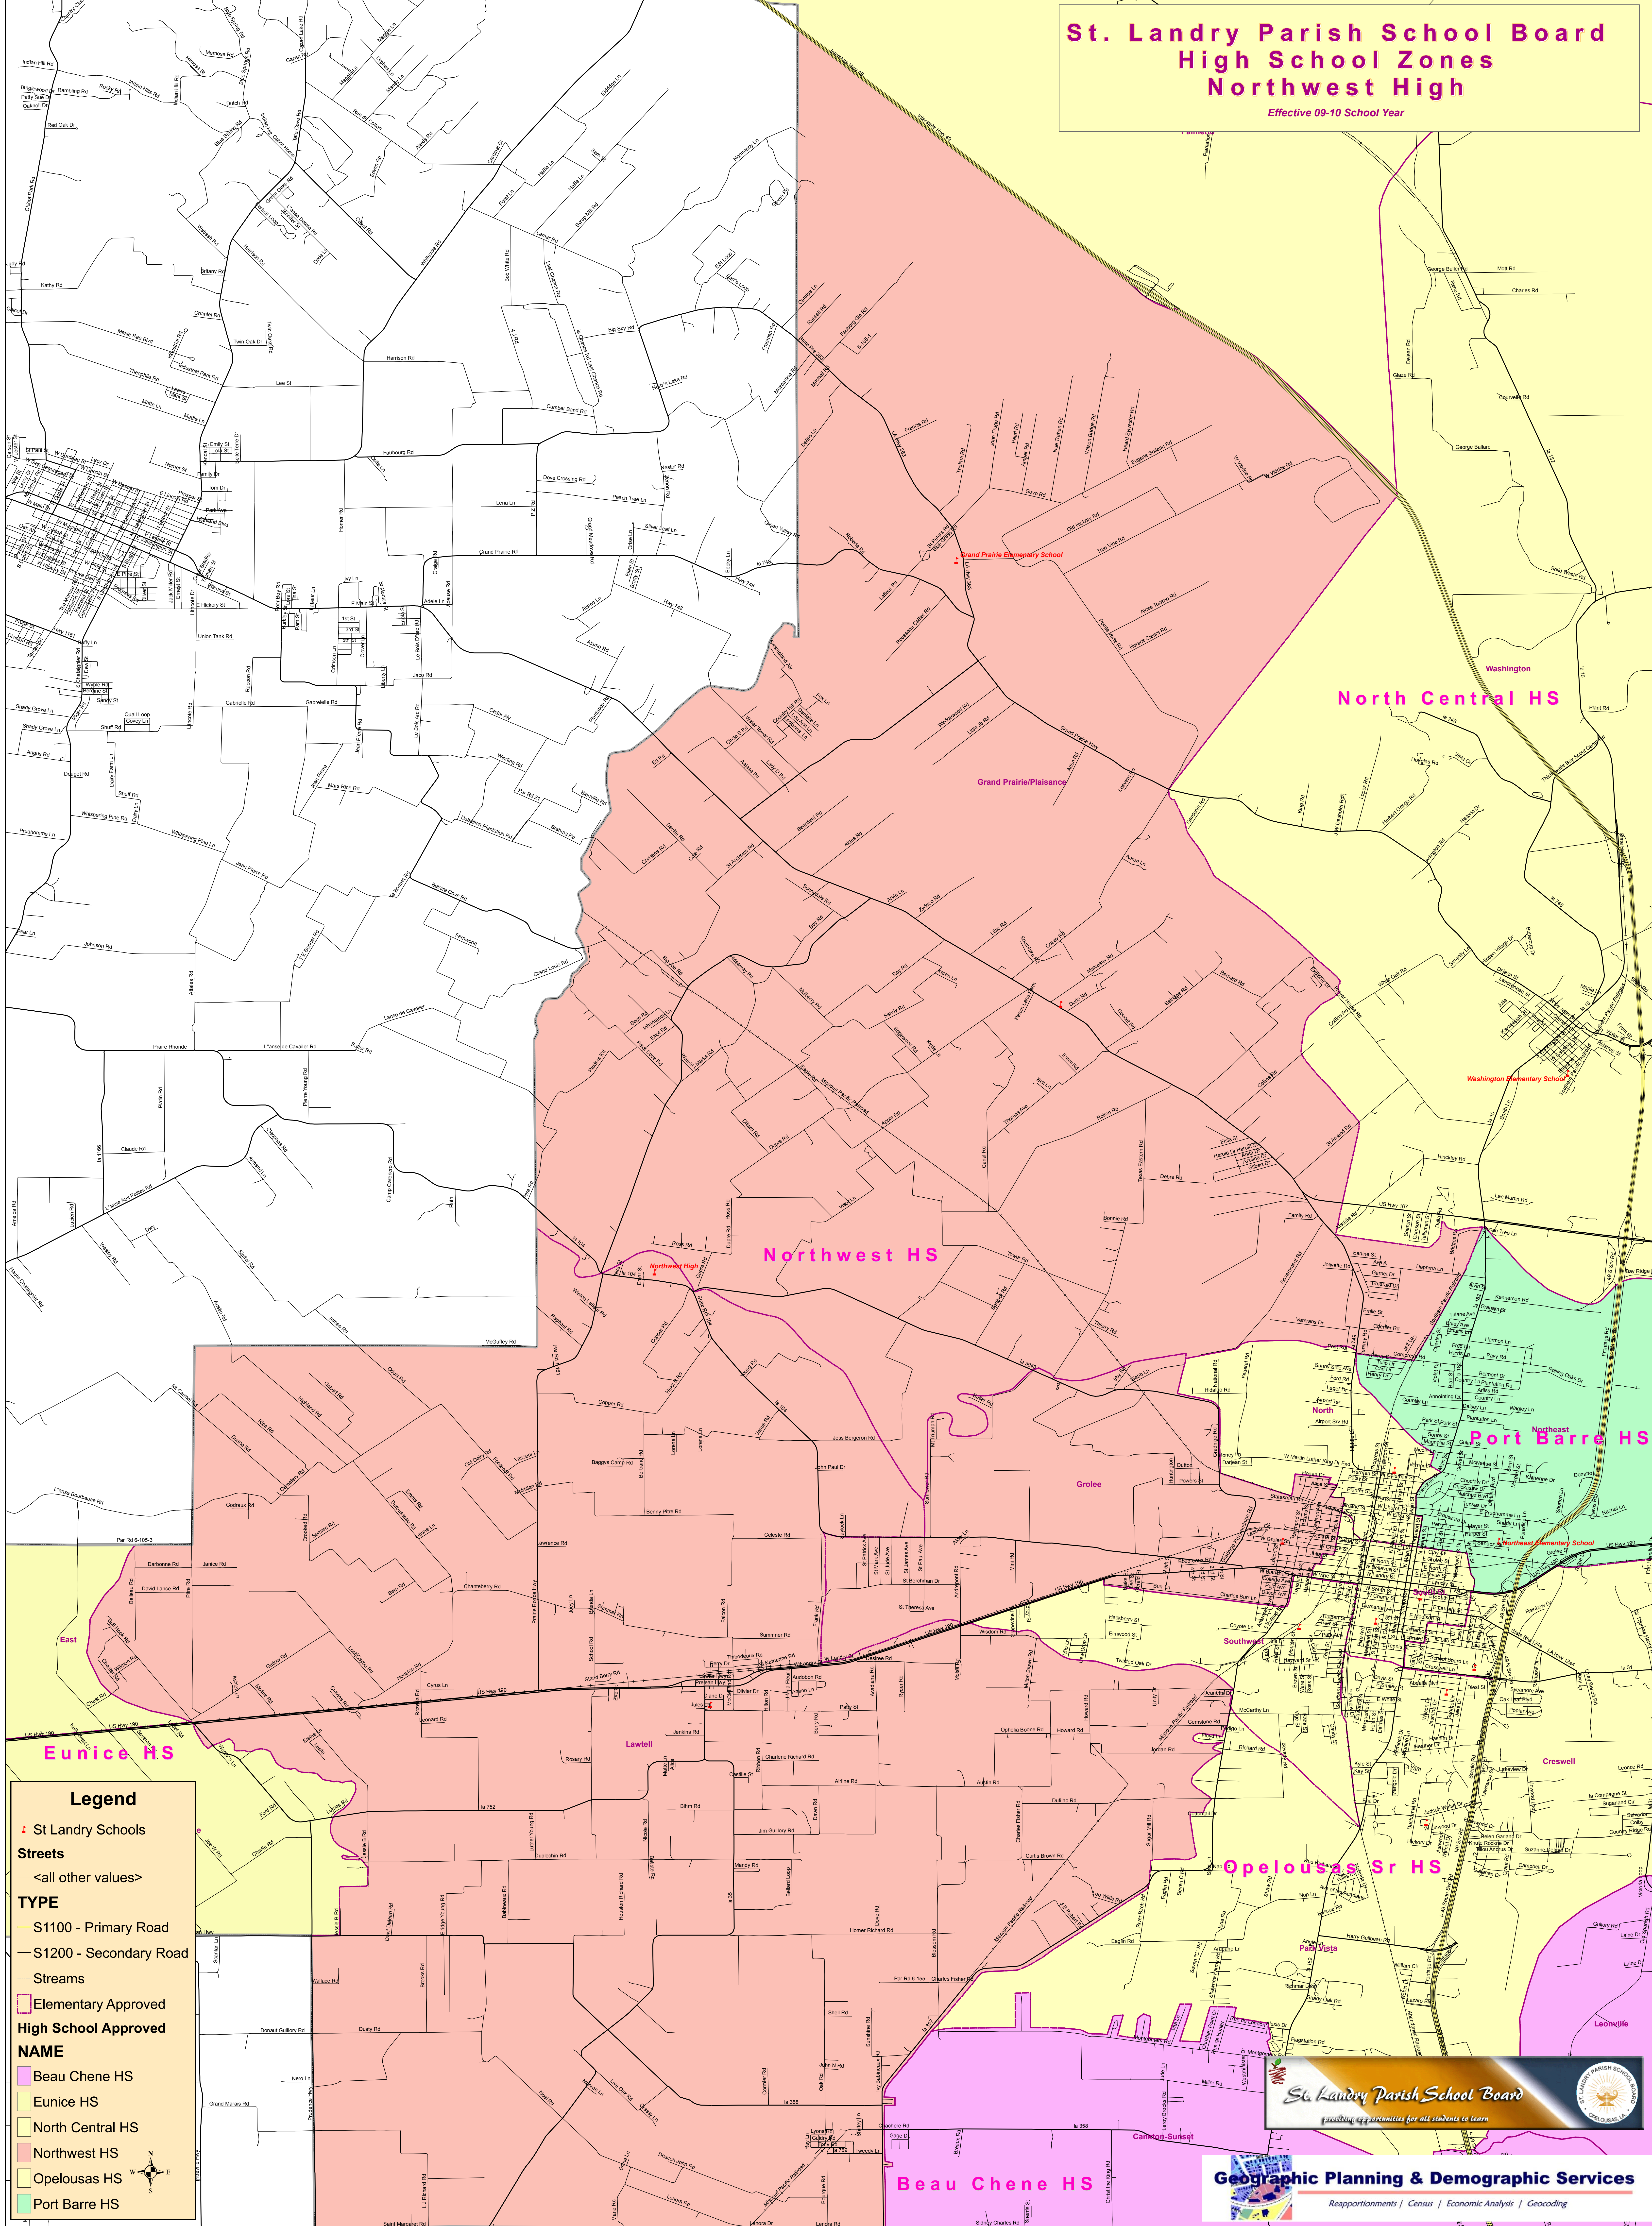

St. Landry Parish School Board High School Zones Northwest High

Effective 09-10 School Year

Legend

- St Landry Schools
- Streets
 - <all other values>
- TYPE
 - S1100 - Primary Road
 - S1200 - Secondary Road
 - Streams
- Elementary Approved
- High School Approved
- NAME
 - Beau Chene HS
 - Eunice HS
 - North Central HS
 - Northwest HS
 - Opelousas HS
 - Port Barre HS

St. Landry Parish School Board
Excelling opportunities for all students to learn

Geographic Planning & Demographic Services
Reapportionments | Census | Economic Analysis | Geocoding