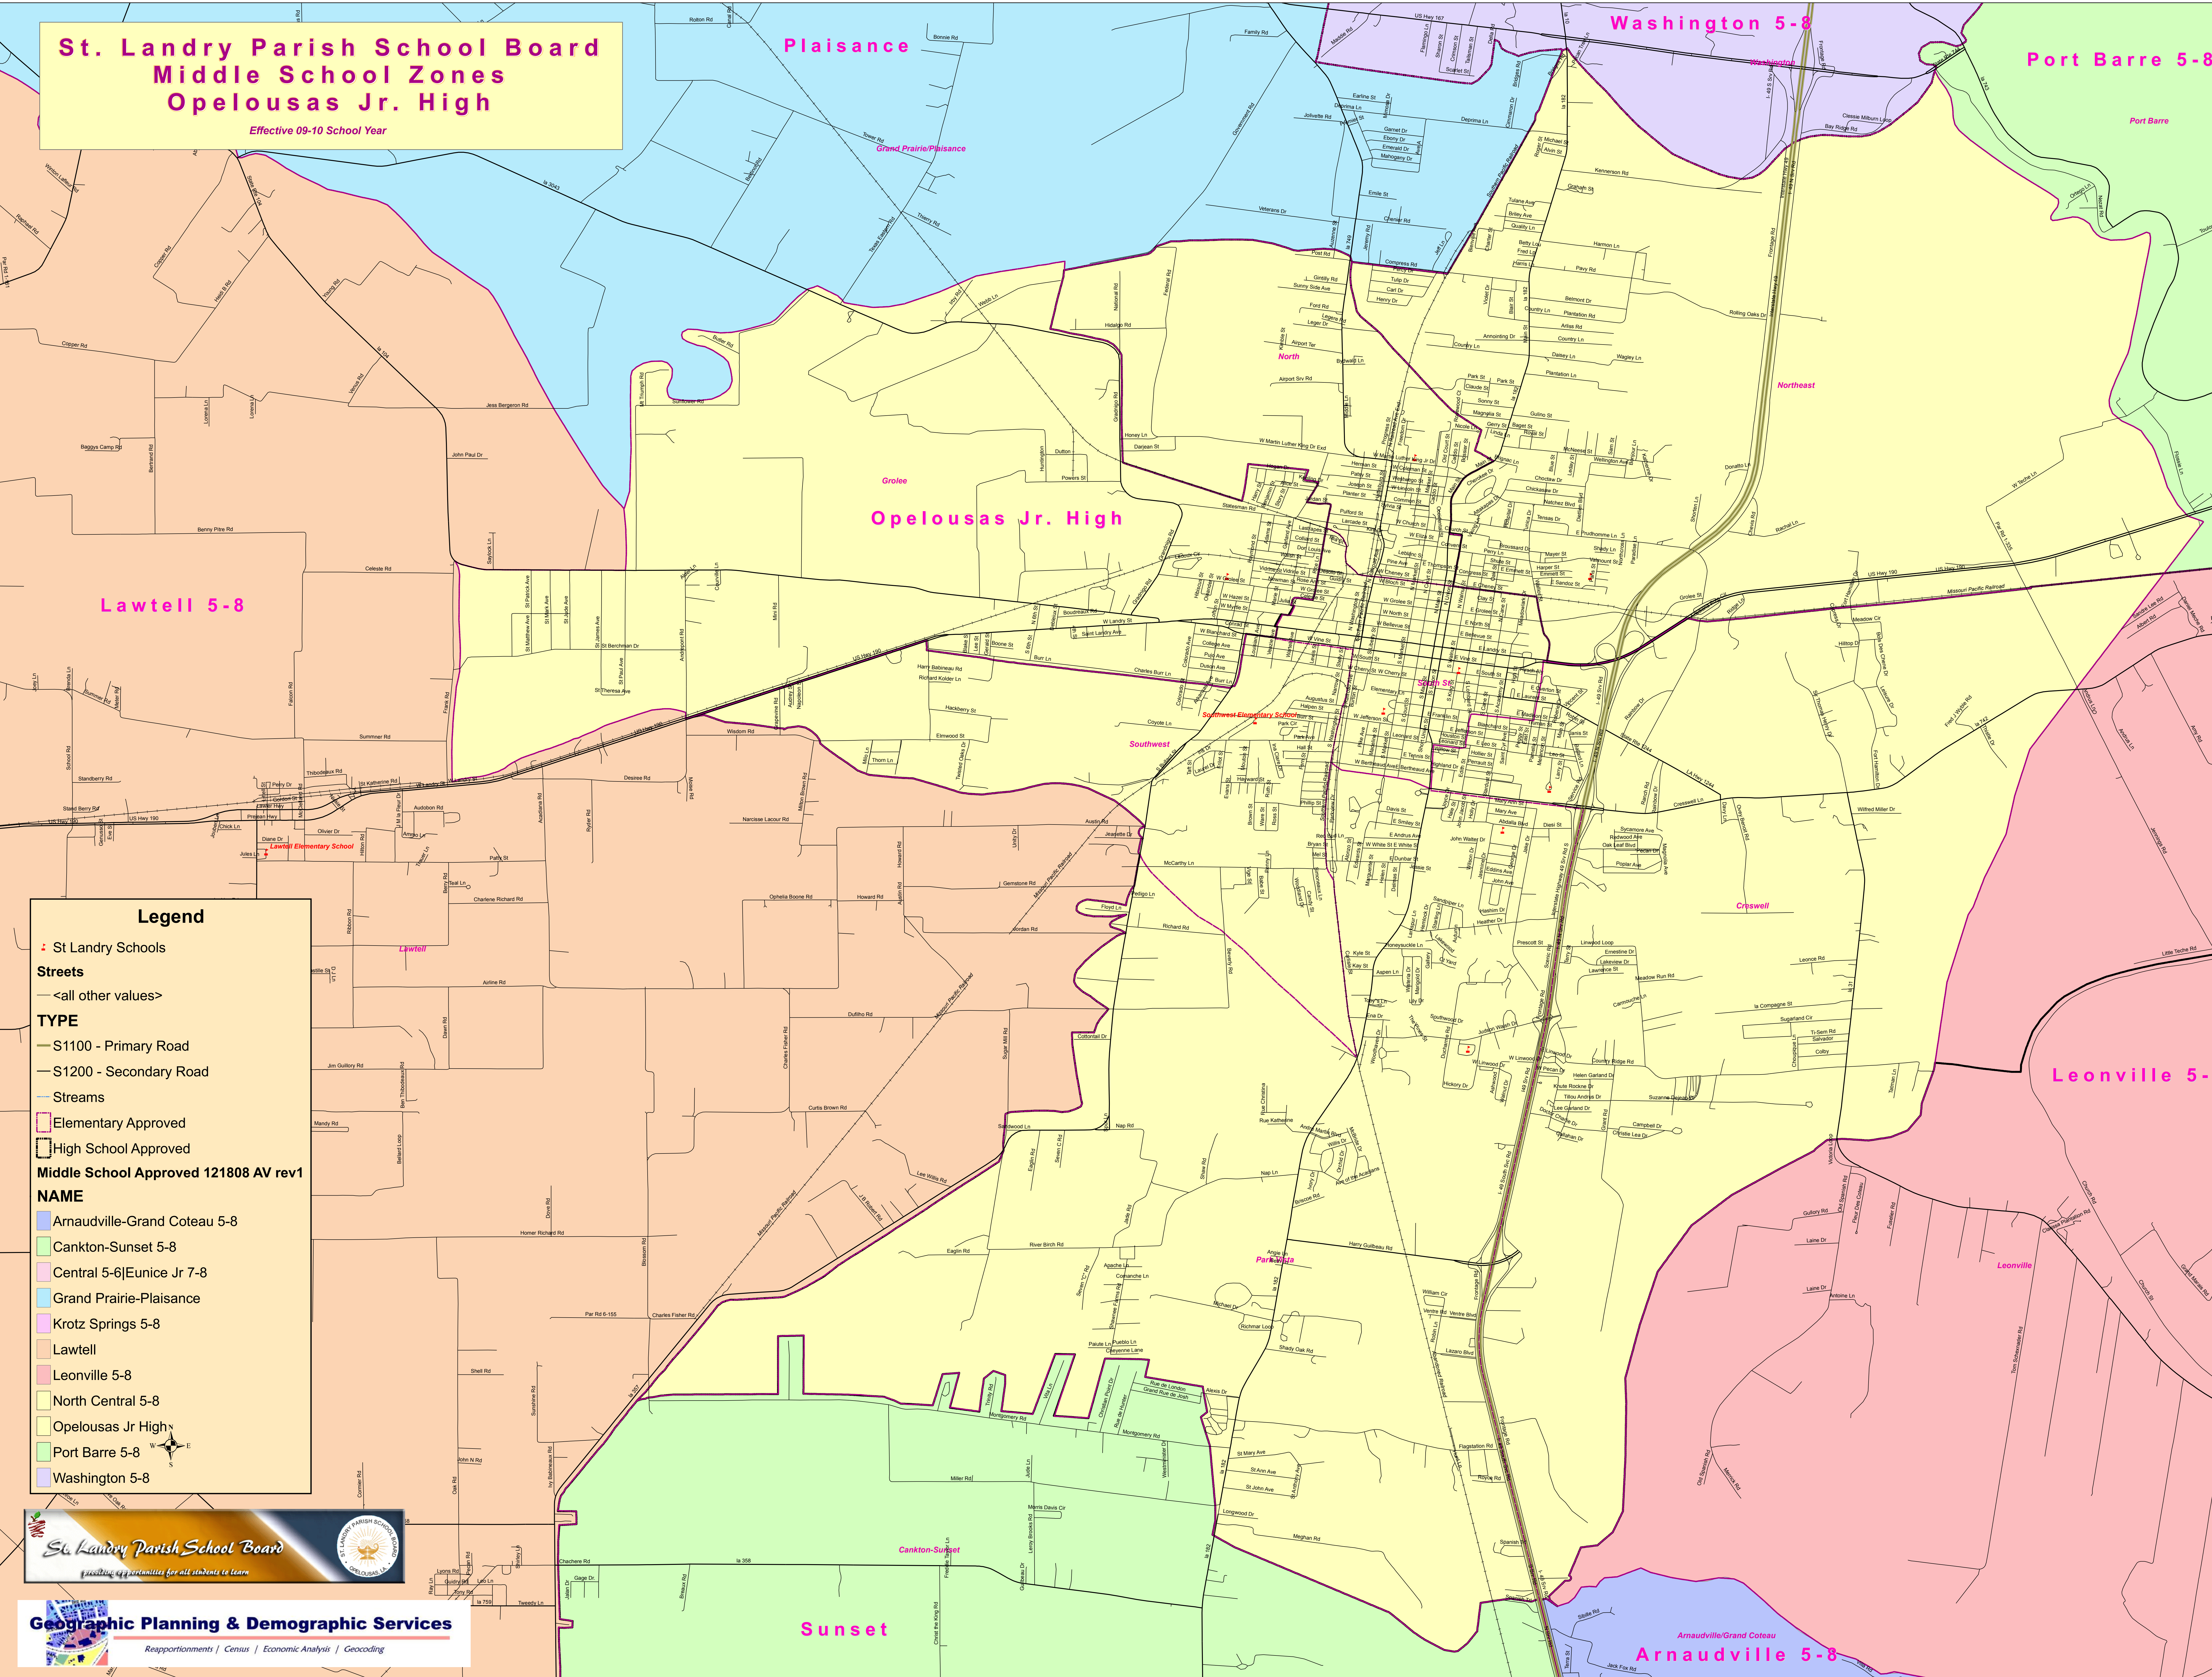

**St. Landry Parish School Board  
Middle School Zones  
Opelousas Jr. High**  
Effective 09-10 School Year

**Legend**

- St Landry Schools
- Streets
  - <all other values>
- TYPE
  - S1100 - Primary Road
  - S1200 - Secondary Road
  - Streams
- Elementary Approved
- High School Approved
- Middle School Approved 121808 AV rev1
- NAME
  - Arnaudville-Grand Coteau 5-8
  - Cankton-Sunset 5-8
  - Central 5-6|Eunice Jr 7-8
  - Grand Prairie-Plaisance
  - Krotz Springs 5-8
  - Lawtell
  - Leonville 5-8
  - North Central 5-8
  - Opelousas Jr High
  - Port Barre 5-8
  - Washington 5-8