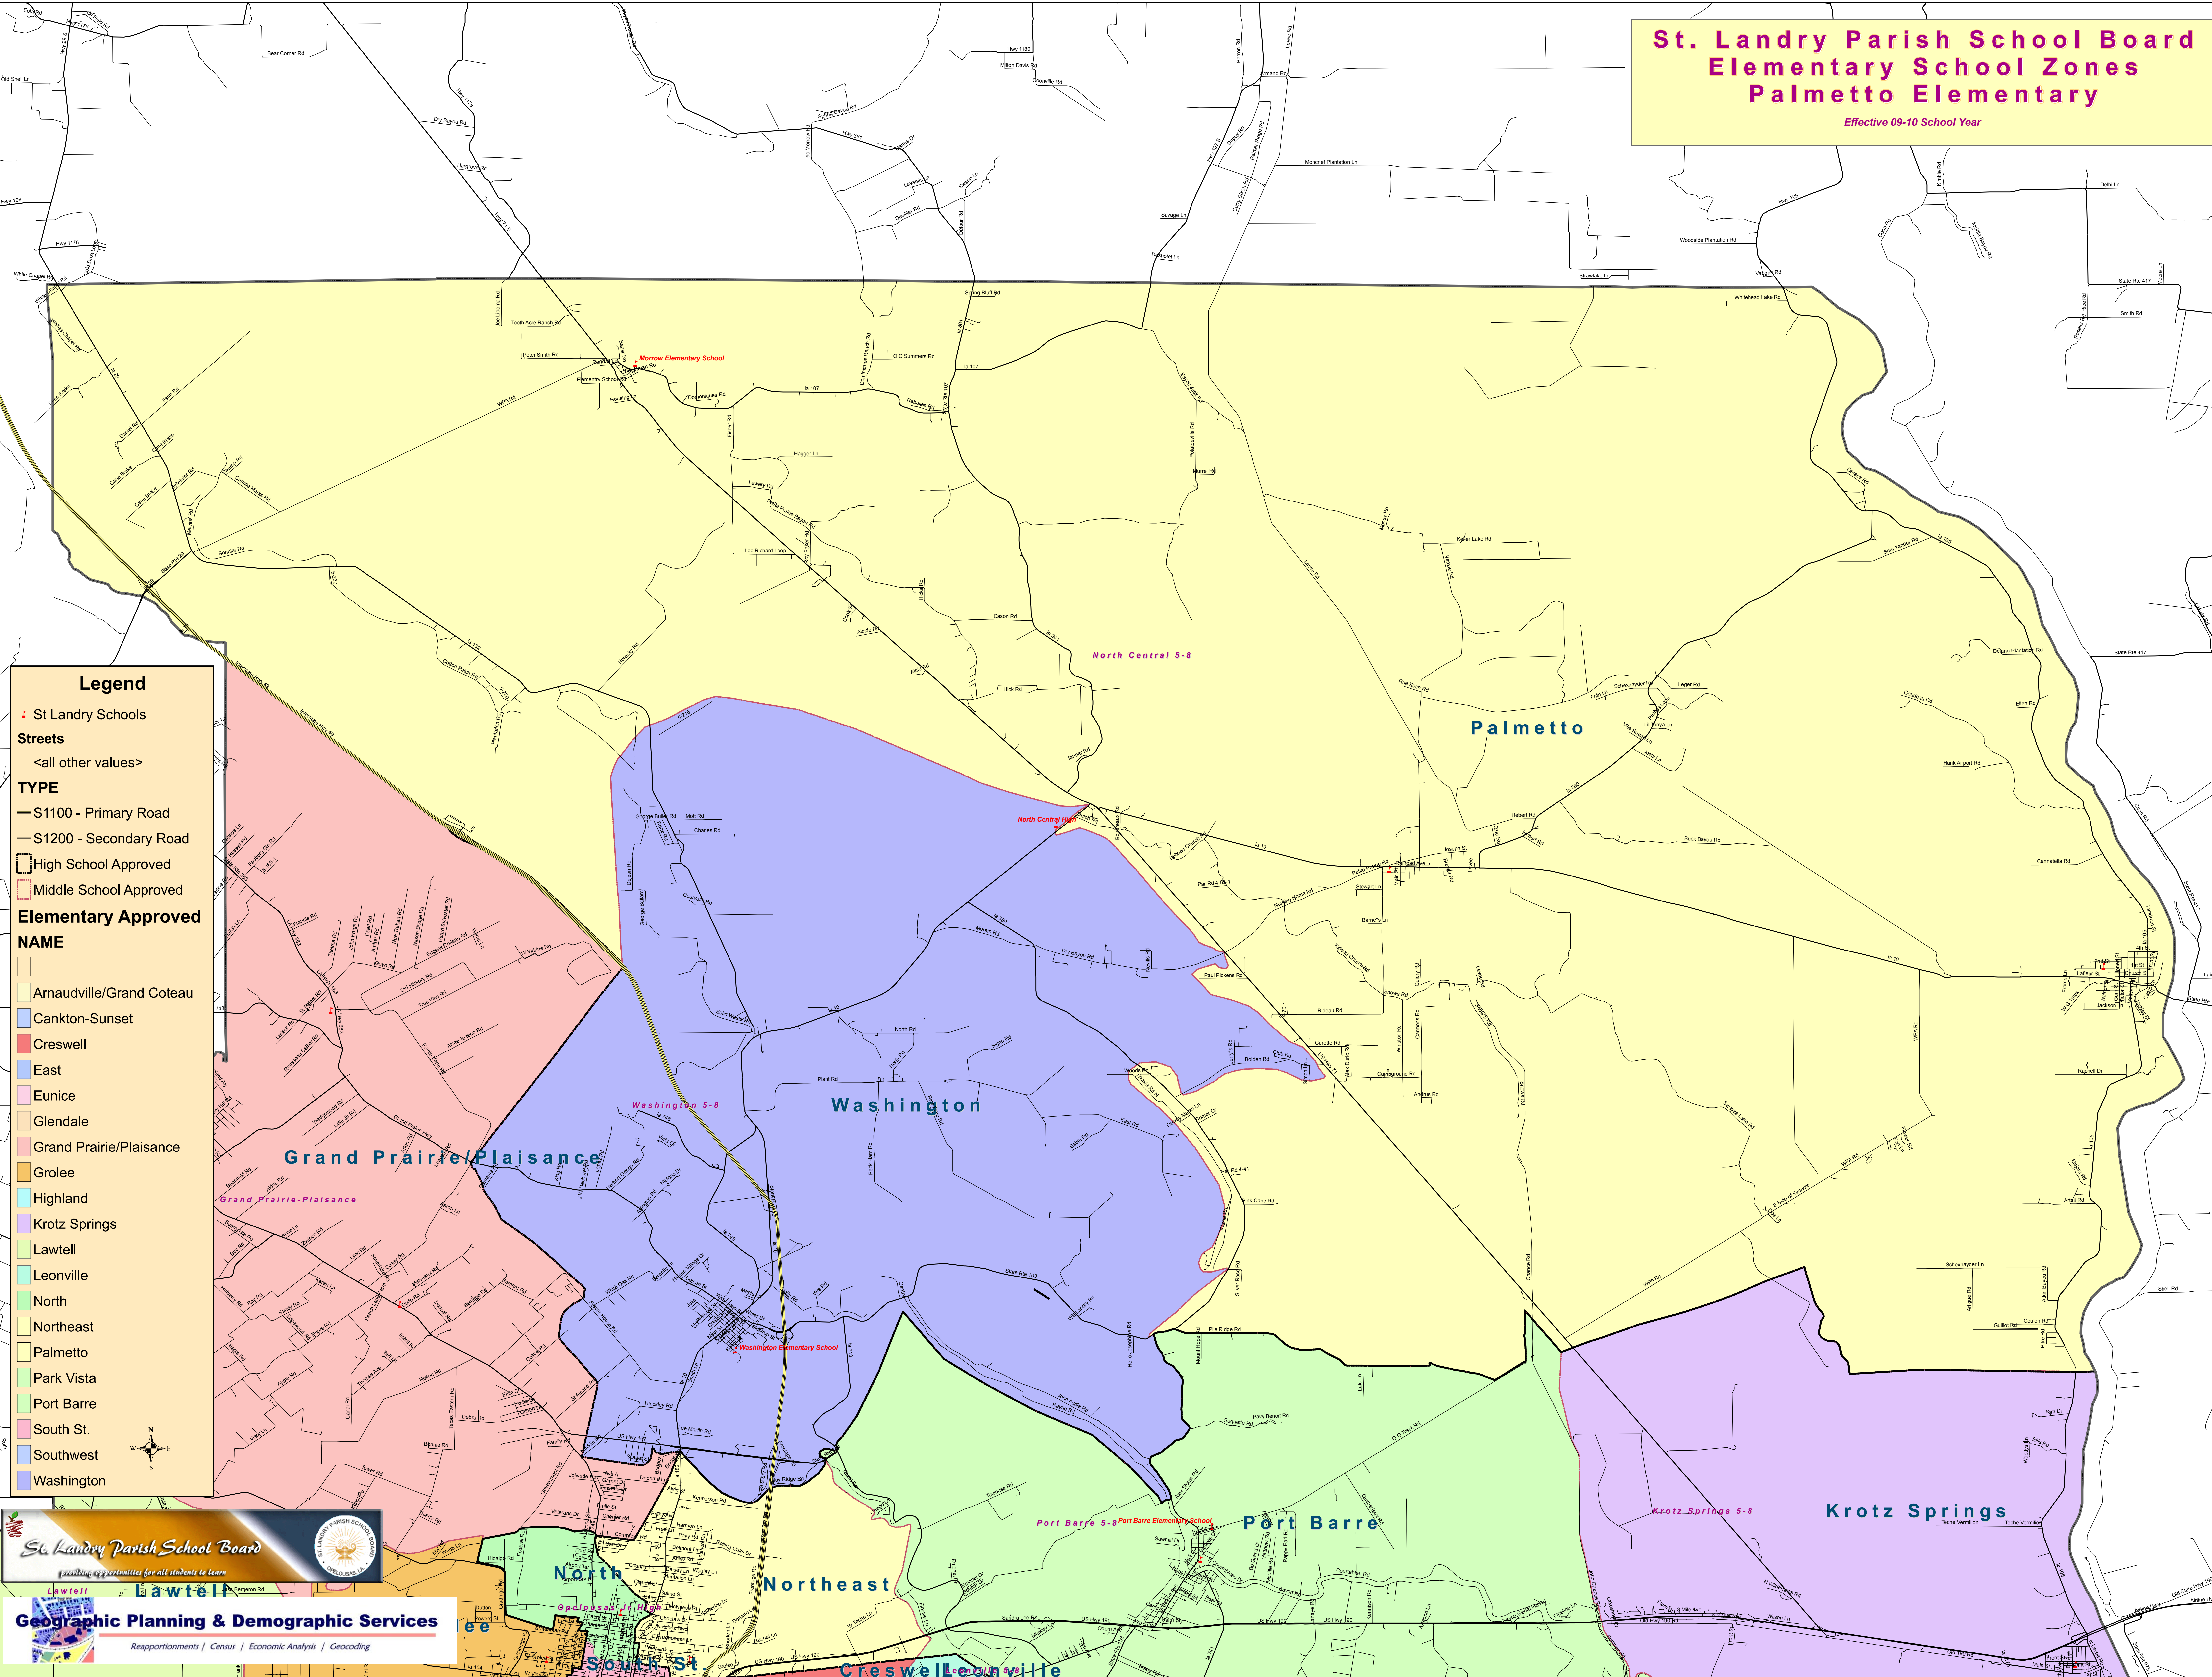

# St. Landry Parish School Board Elementary School Zones Palmetto Elementary

Effective 09-10 School Year

**Legend**

- St Landry Schools
- Streets
- <all other values>
- TYPE**
- S1100 - Primary Road
- S1200 - Secondary Road
- High School Approved
- Middle School Approved
- Elementary Approved
- NAME**
- Arnauville/Grand Coteau
- Cankton-Sunset
- Creswell
- East
- Eunice
- Glendale
- Grand Prairie/Plaisance
- Grolee
- Highland
- Krotz Springs
- Lawtell
- Leonville
- North
- Northeast
- Palmetto
- Park Vista
- Port Barre
- South St.
- Southwest
- Washington

**Geographic Planning & Demographic Services**

Reapportionments | Census | Economic Analysis | Geocoding