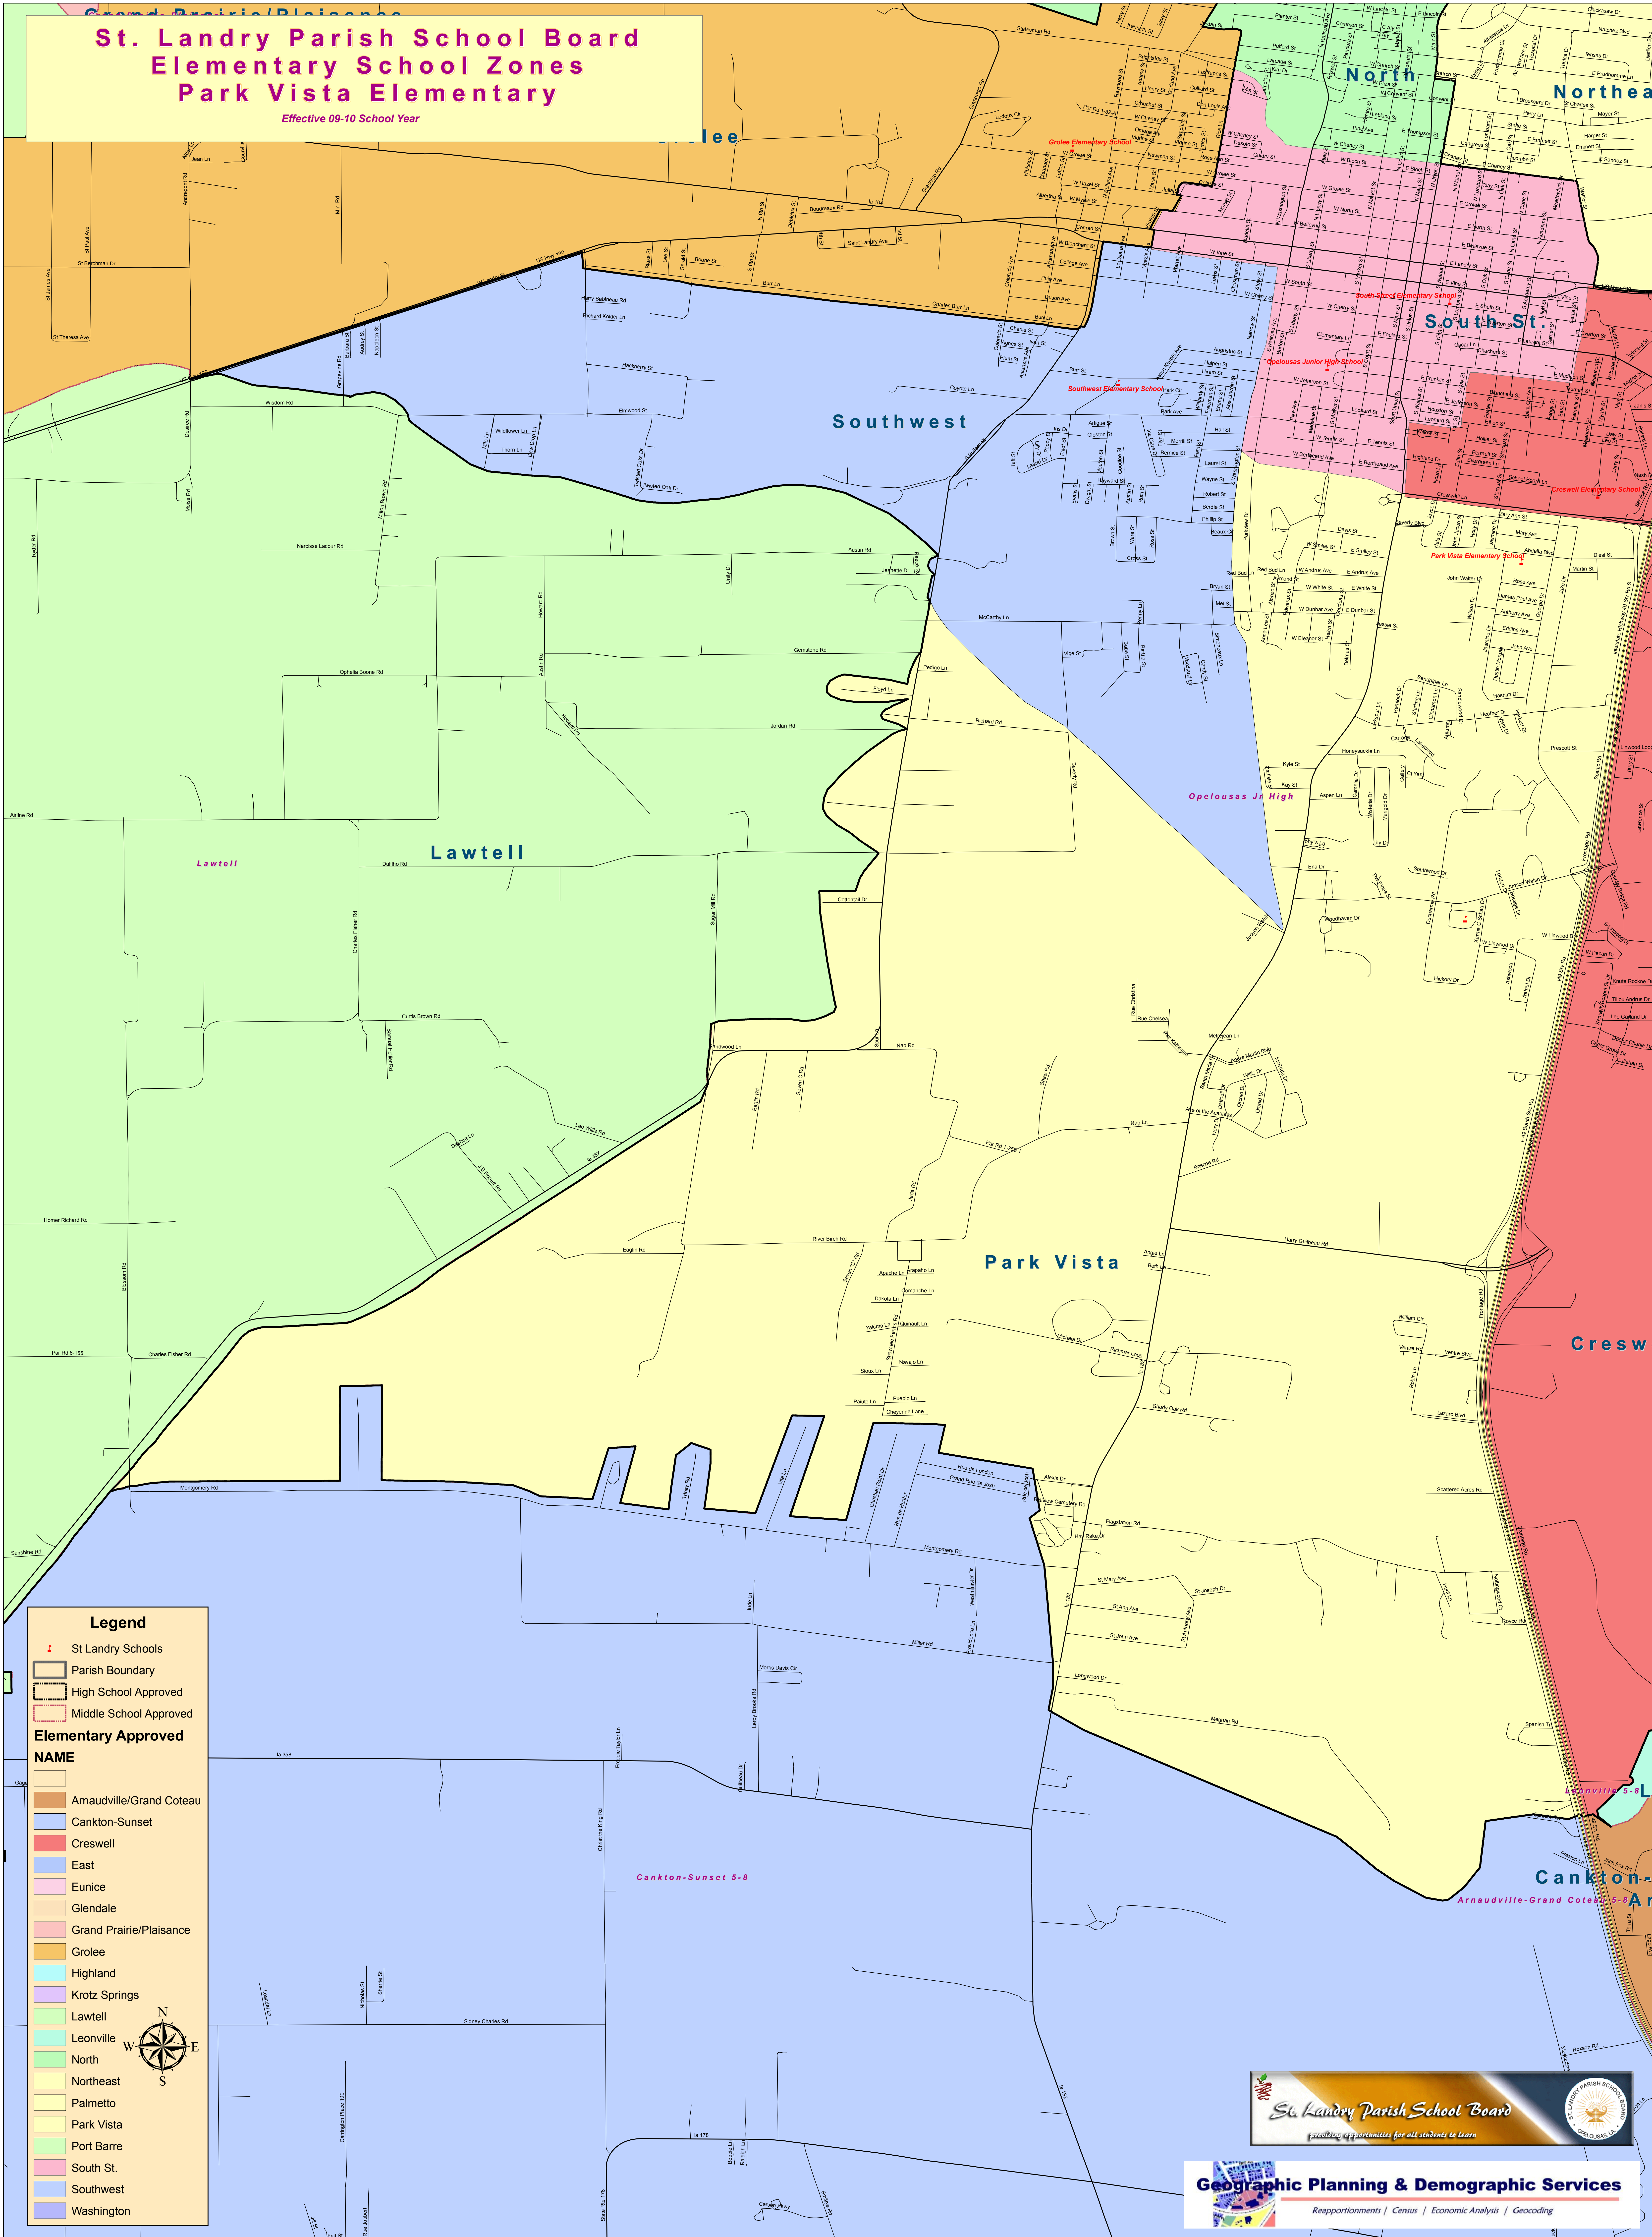

St. Landry Parish School Board Elementary School Zones Park Vista Elementary

Effective 09-10 School Year

Legend

- St Landry Schools
- Parish Boundary
- High School Approved
- Middle School Approved
- Elementary Approved

Elementary Approved NAME

- Amudville/Grand Coteau
- Cankton-Sunset
- East
- Eunice
- Glendale
- Grand Prairie/Plaisance
- Grolee
- Highland
- Krotz Springs
- Lawtell
- Leonville
- North
- Northeast
- Palmetto
- Park Vista
- Port Barre
- South St.
- Southwest
- Washington