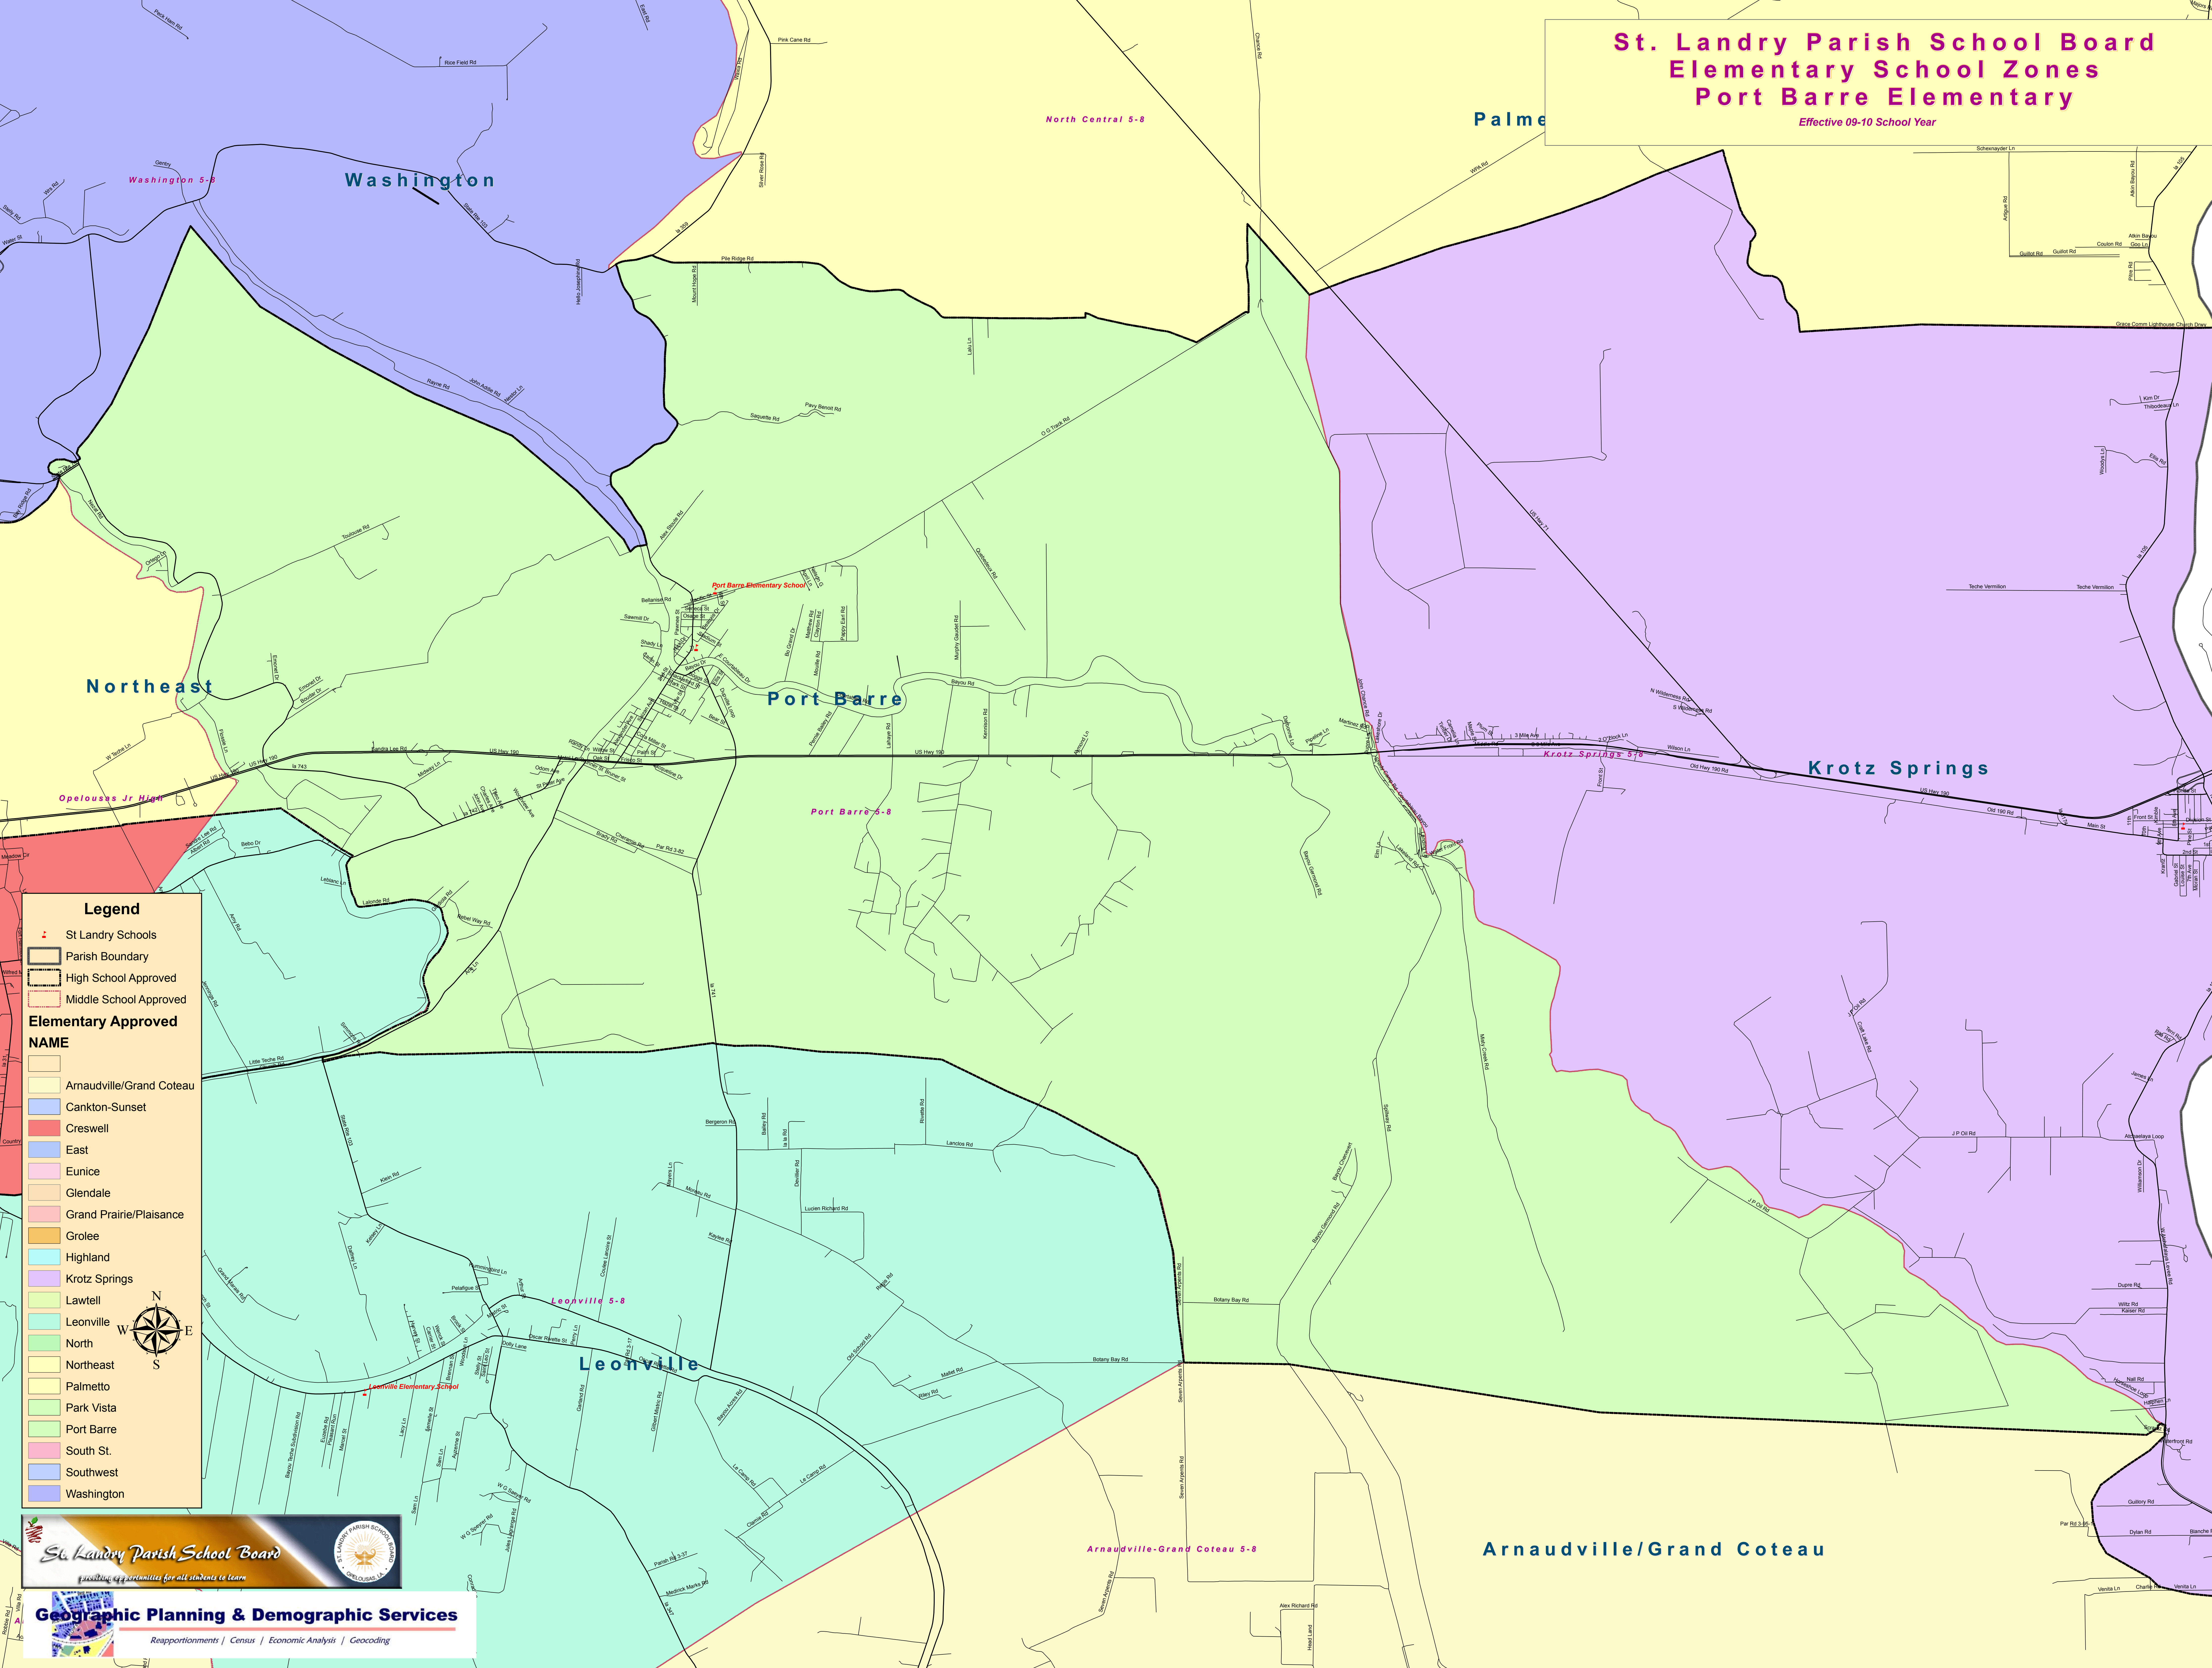

St. Landry Parish School Board Elementary School Zones Port Barre Elementary

Effective 09-10 School Year

Legend

- St Landry Schools
- Parish Boundary
- High School Approved
- Middle School Approved

Elementary Approved

NAME

- Arnaudville/Grand Coteau
- Cankton-Sunset
- Creswell
- East
- Eunice
- Glendale
- Grand Prairie/Plaisance
- Grolee
- Highland
- Krotz Springs
- Lawtell
- Leonville
- North
- Northeast
- Palmetto
- Park Vista
- Port Barre
- South St.
- Southwest
- Washington