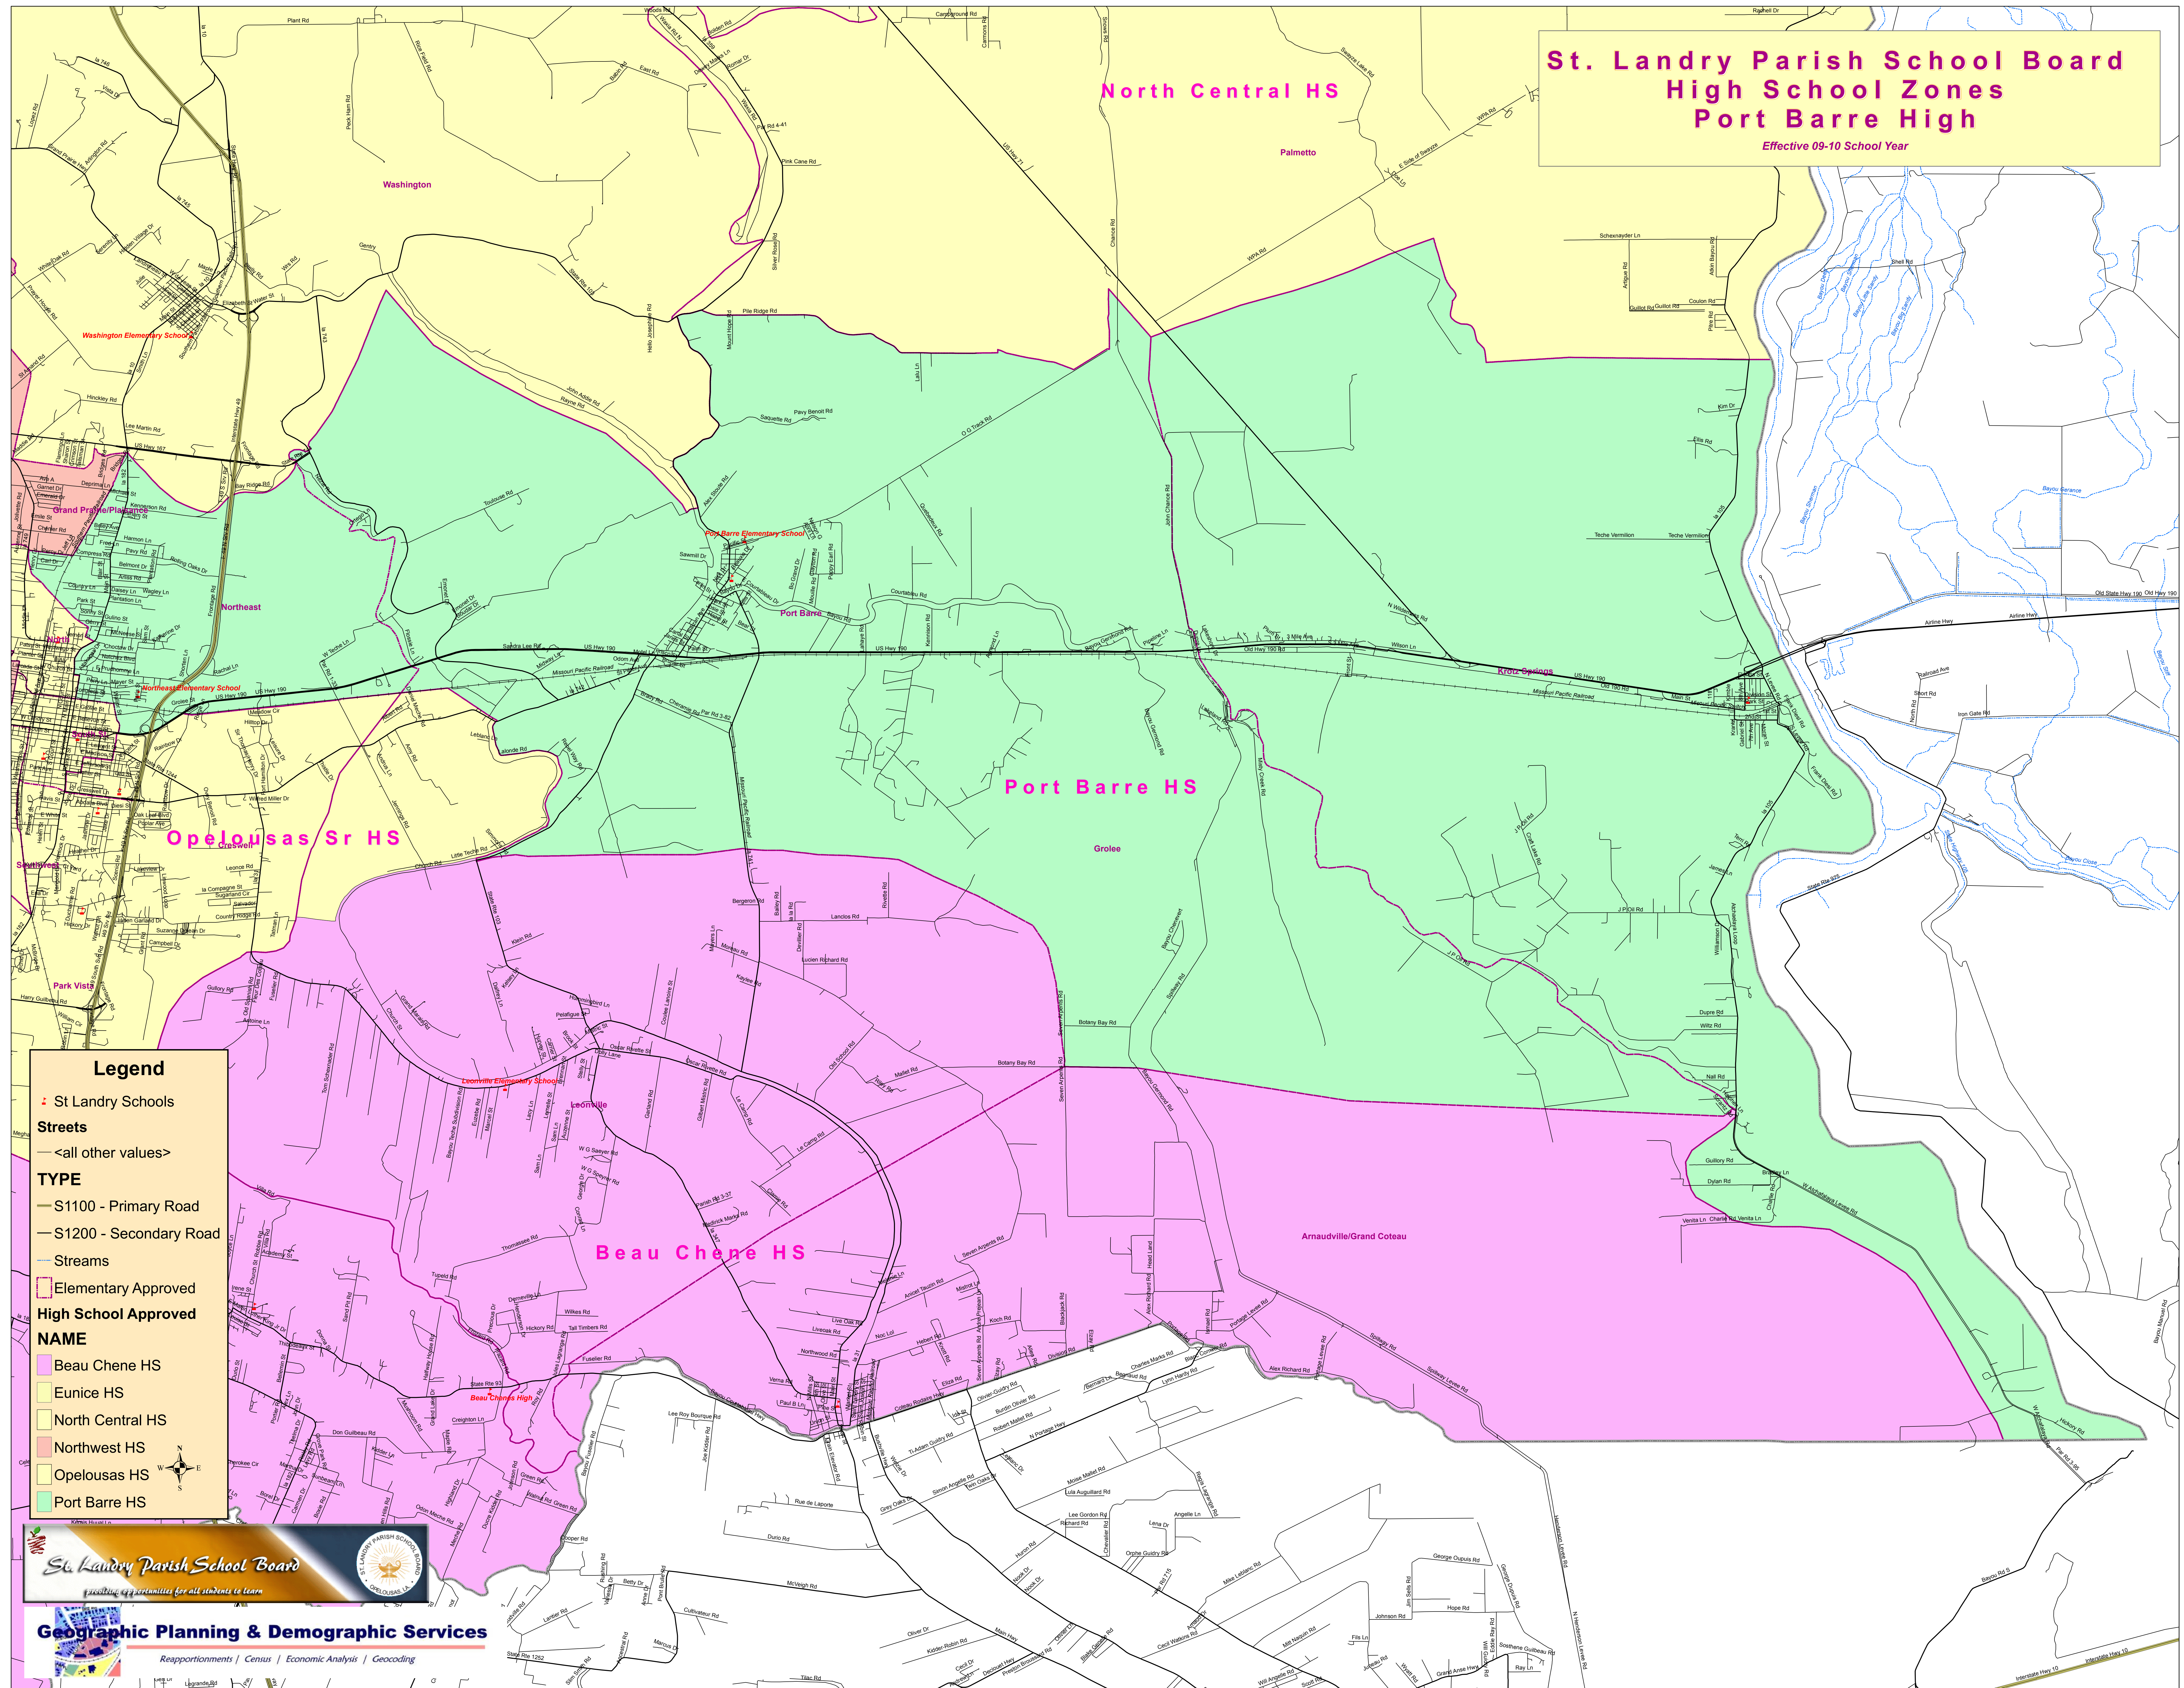

**St. Landry Parish School Board**  
**High School Zones**  
**Port Barre High**  
*Effective 09-10 School Year*

**Legend**

- St Landry Schools
- Streets
  - <all other values>
- TYPE
  - S1100 - Primary Road
  - S1200 - Secondary Road
  - Streams
- Elementary Approved
- High School Approved
- NAME
  - Beau Chene HS
  - Eunice HS
  - North Central HS
  - Northwest HS
  - Opelousas HS
  - Port Barre HS