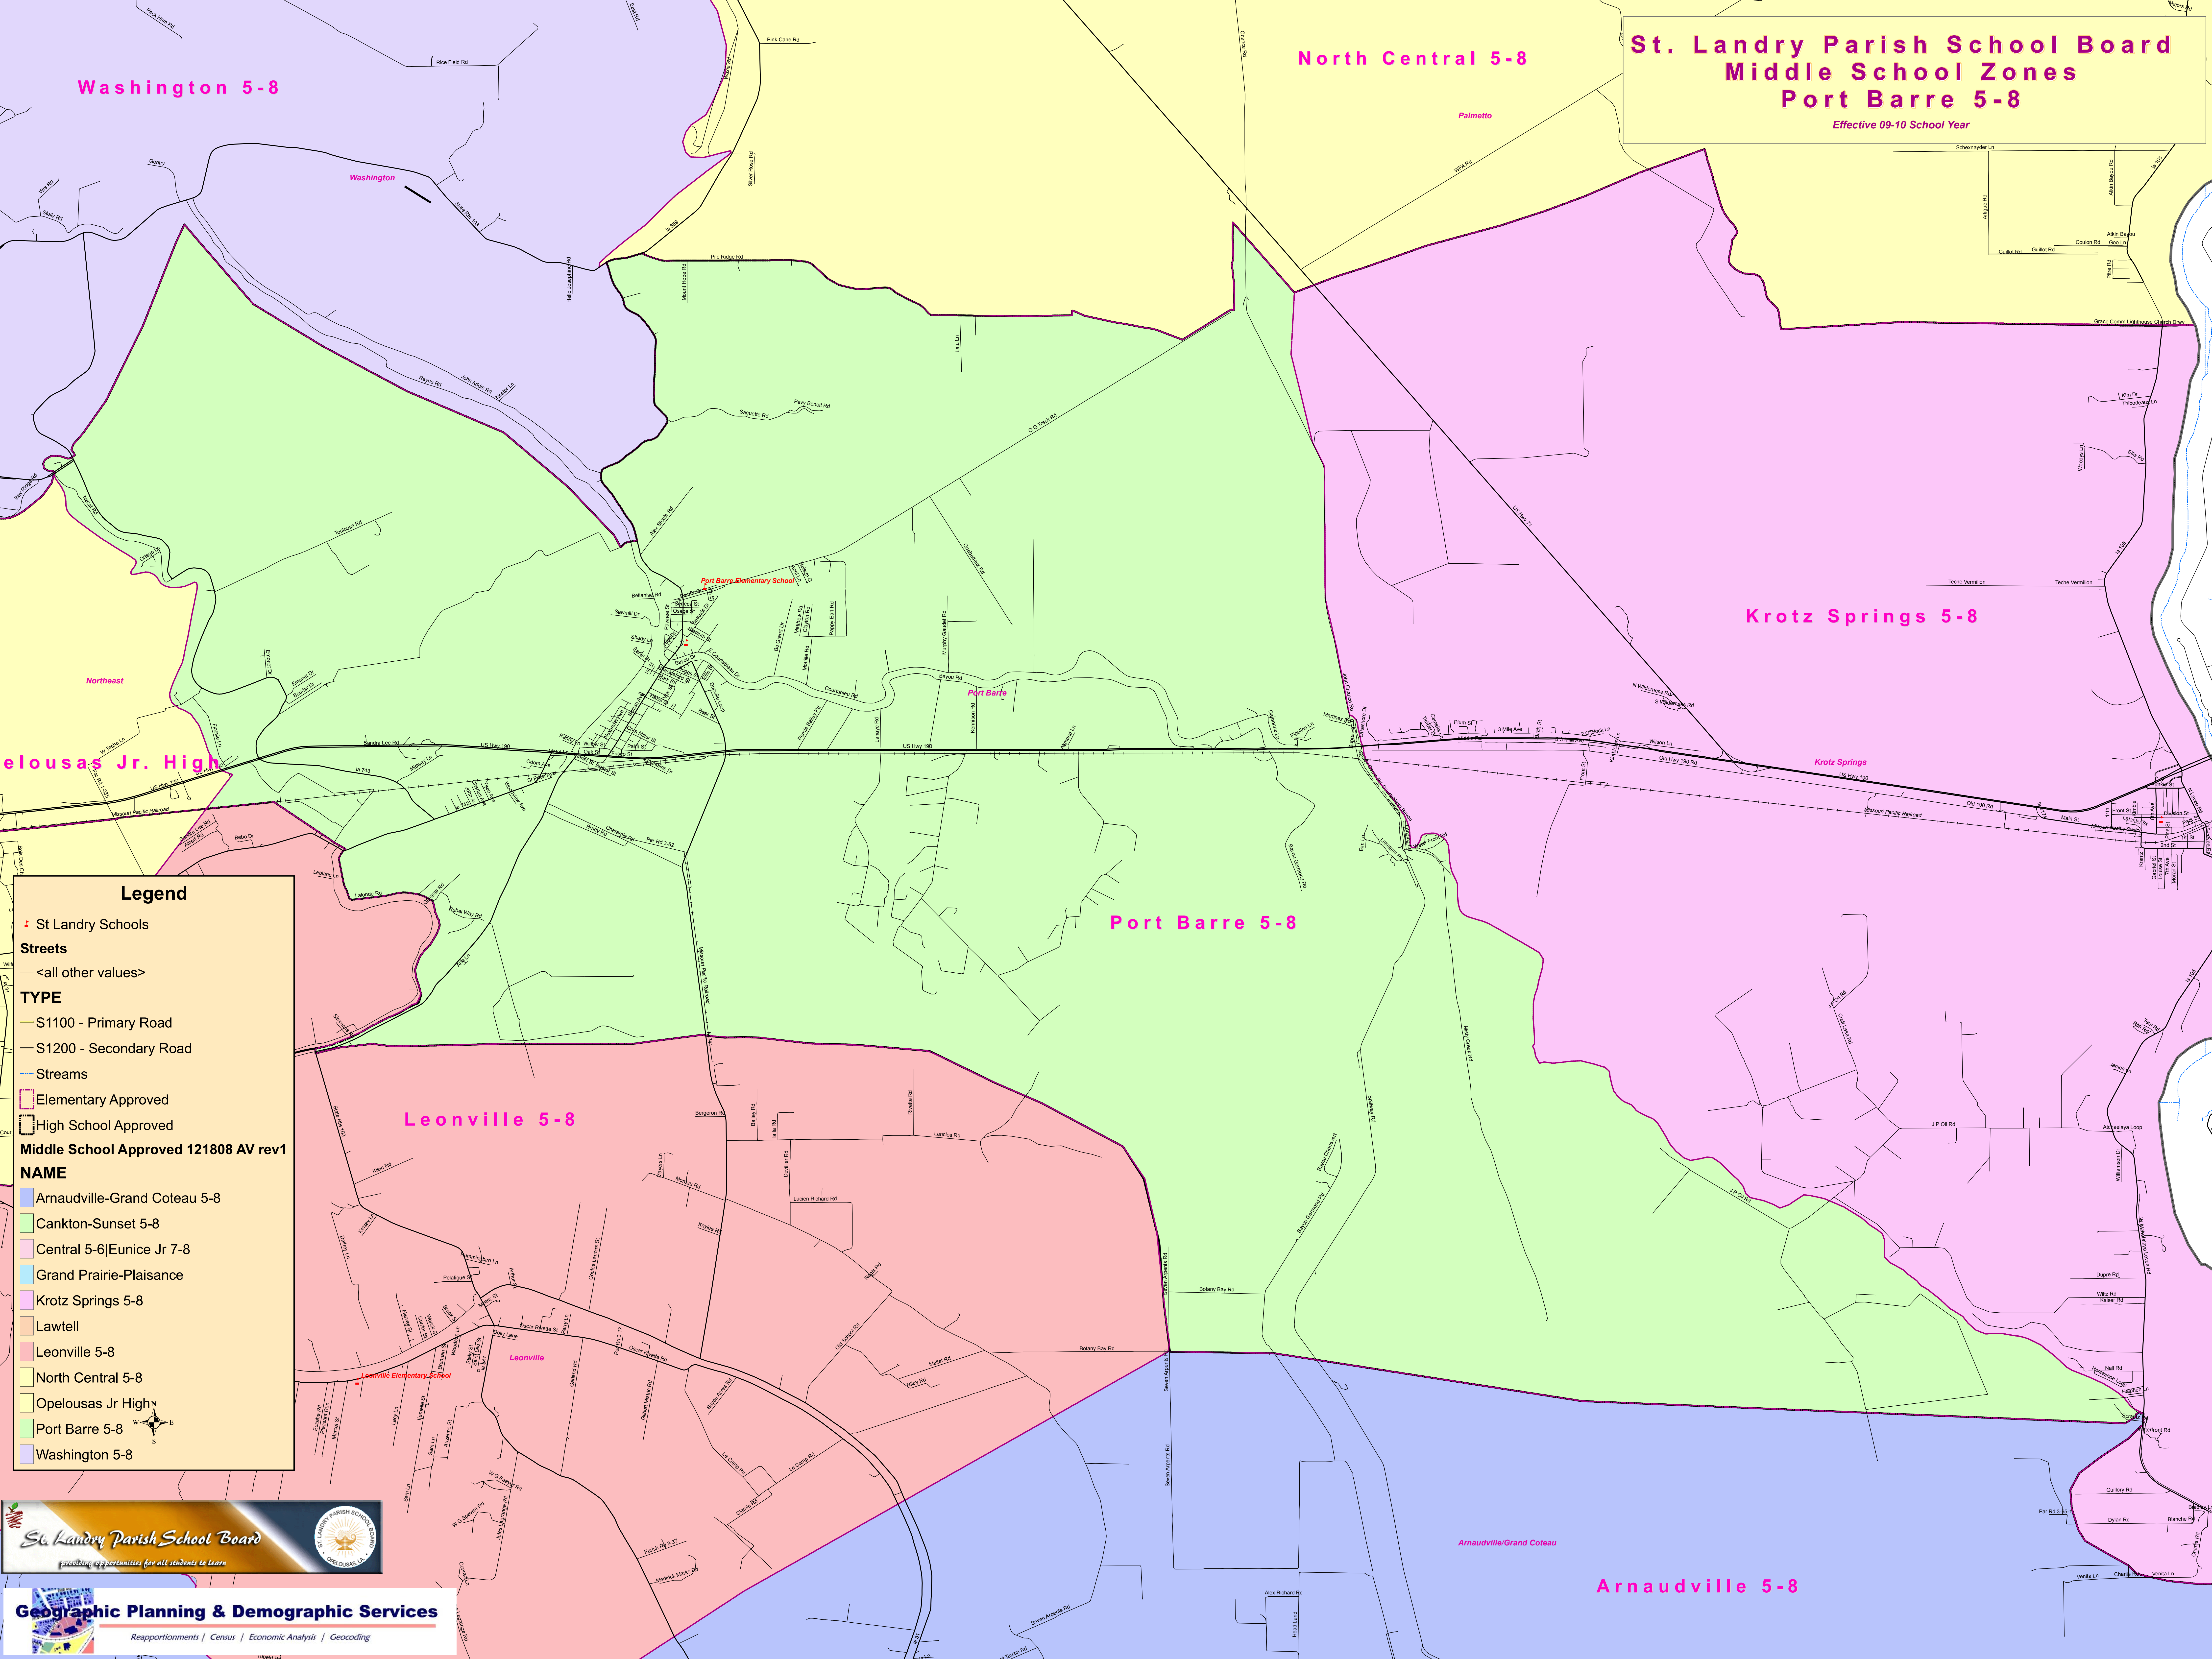

**St. Landry Parish School Board
Middle School Zones
Port Barre 5-8**
Effective 09-10 School Year

Washington 5-8

North Central 5-8

Krotz Springs 5-8

Port Barre 5-8

Leonville 5-8

Arnaudville 5-8

Legend

- St Landry Schools
- Streets**
- <all other values>
- TYPE**
- S1100 - Primary Road
- S1200 - Secondary Road
- Streams
- Elementary Approved
- High School Approved
- Middle School Approved 121808 AV rev1
- NAME**
- Arnaudville-Grand Coteau 5-8
- Cankton-Sunset 5-8
- Central 5-6|Eunice Jr 7-8
- Grand Prairie-Plaisance
- Krotz Springs 5-8
- Lawtell
- Leonville 5-8
- North Central 5-8
- Opelousas Jr High
- Port Barre 5-8
- Washington 5-8