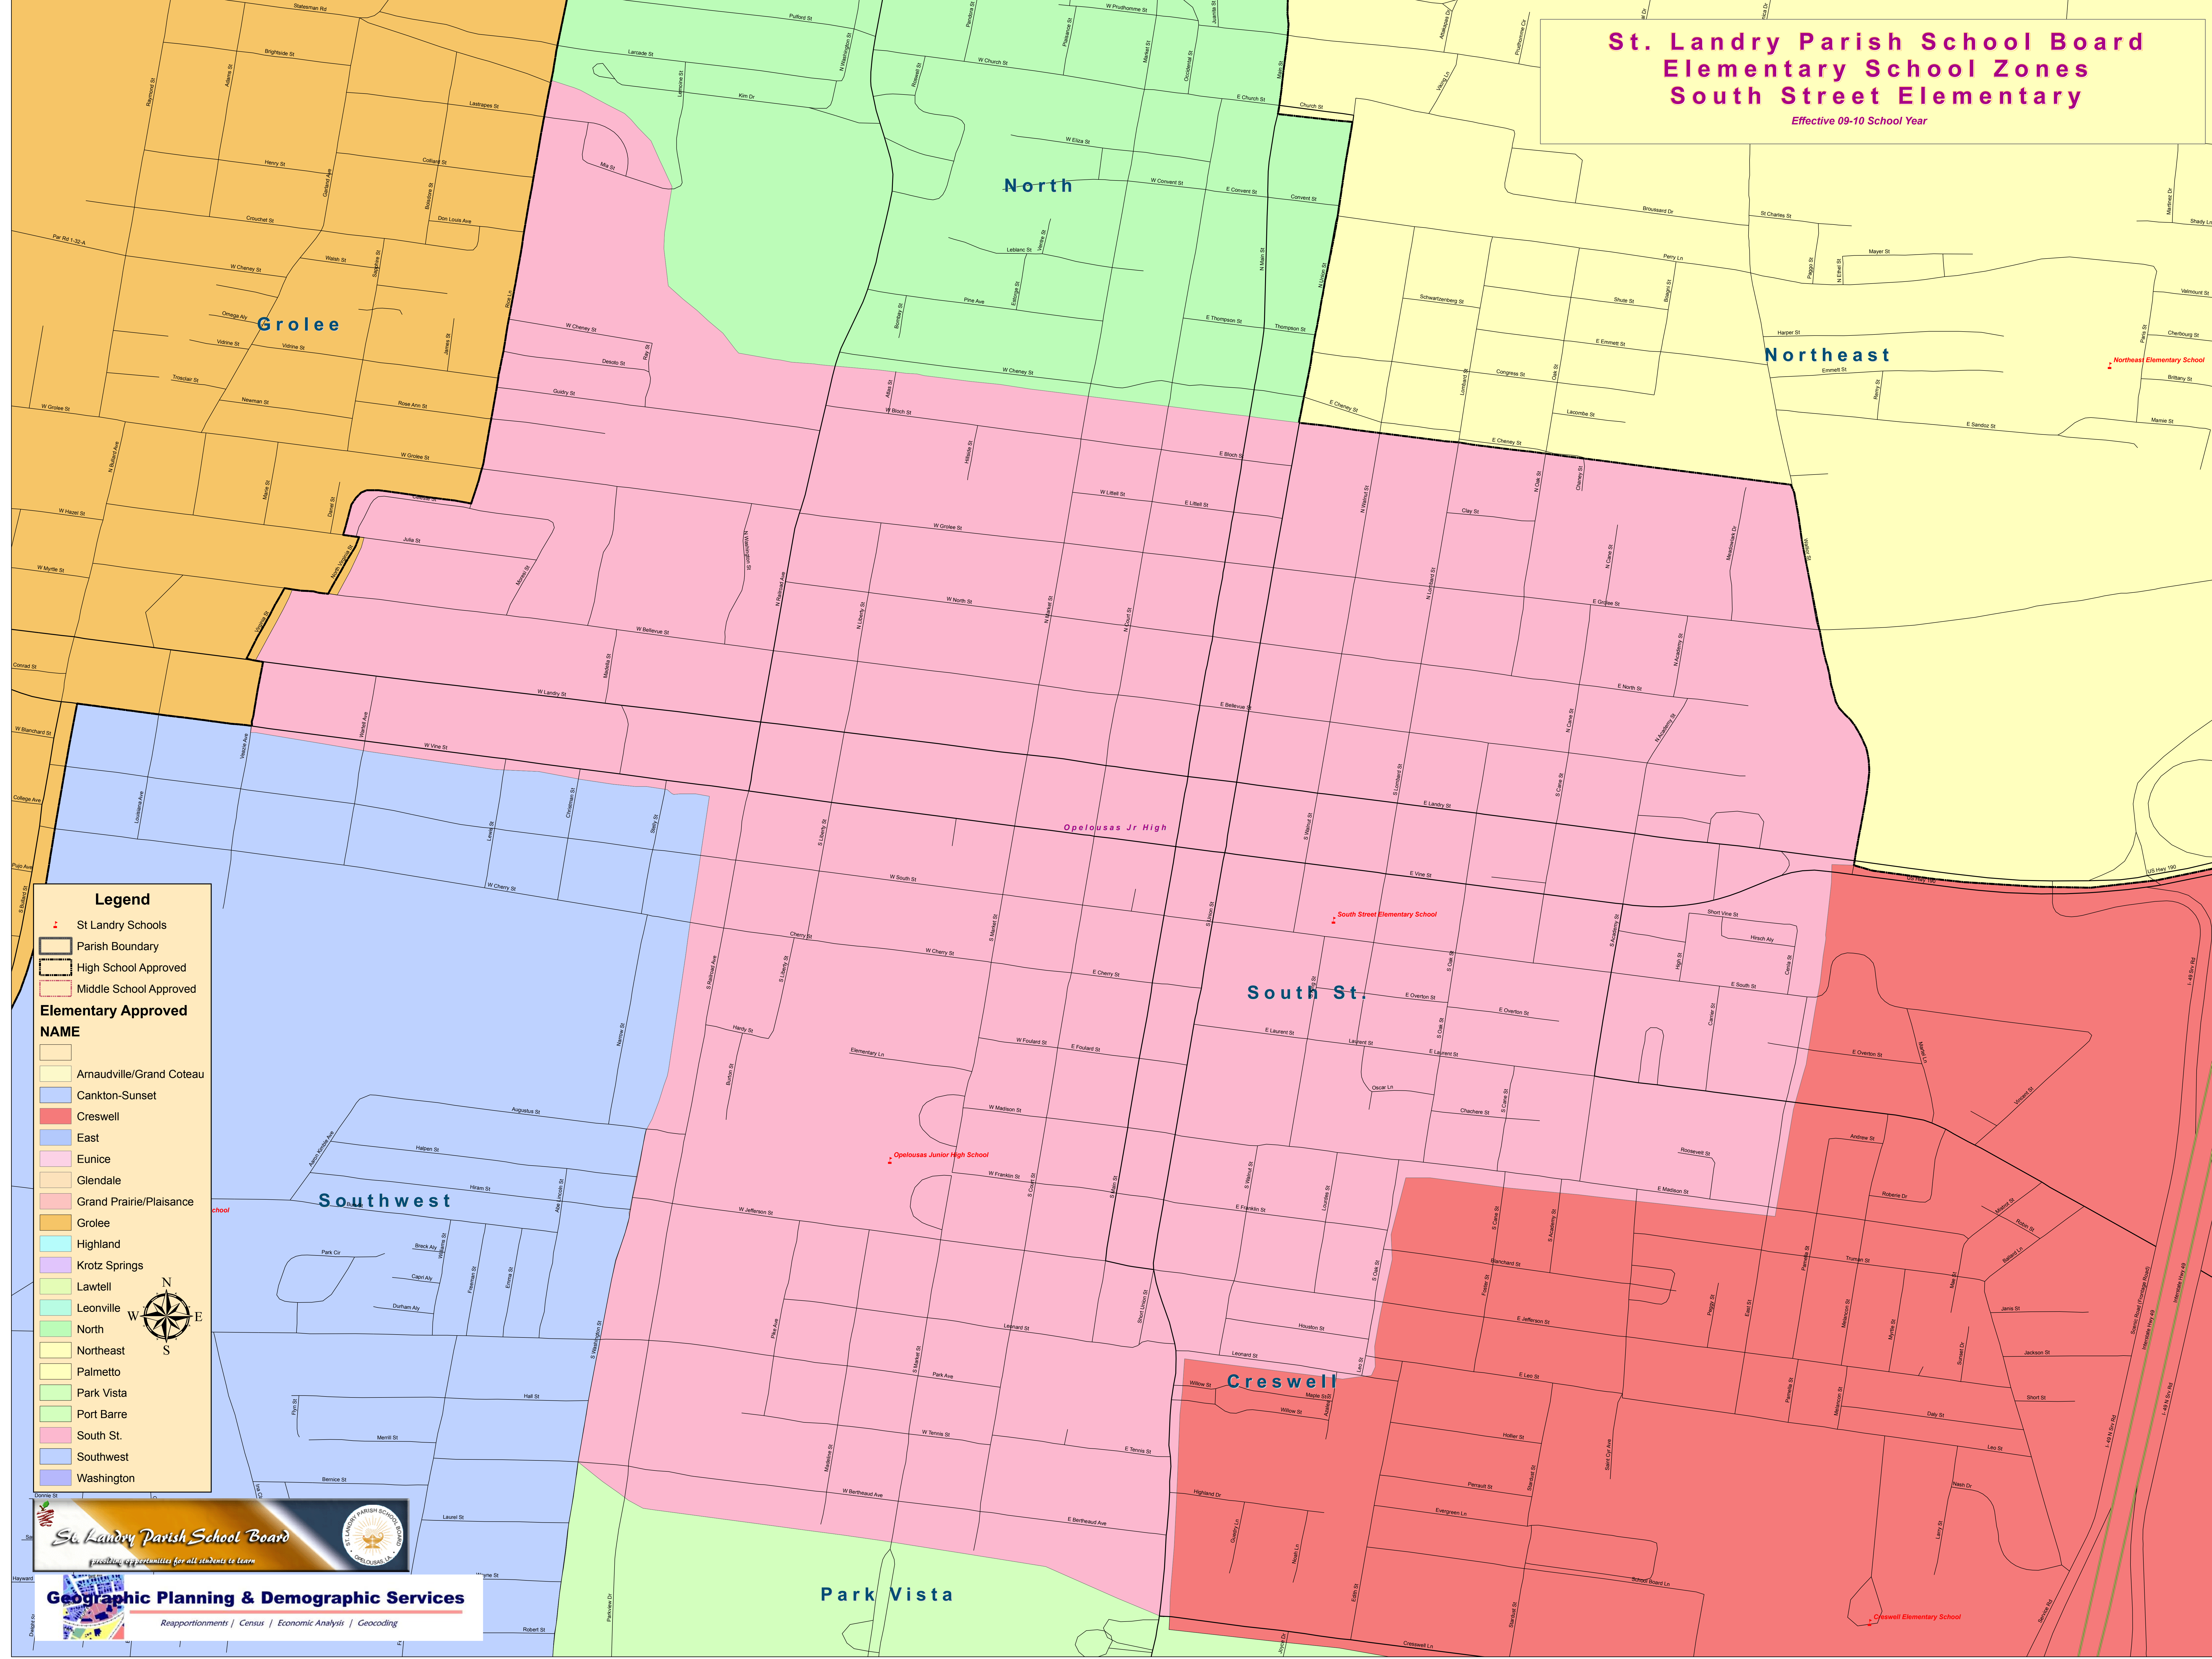

# St. Landry Parish School Board Elementary School Zones South Street Elementary

Effective 09-10 School Year

**Legend**

- St Landry Schools
- Parish Boundary
- High School Approved
- Middle School Approved

**Elementary Approved NAME**

- Arnaudville/Grand Coteau
- Cankton-Sunset
- Creswell
- East
- Eunice
- Glendale
- Grand Prairie/Plaisance
- Grolee
- Highland
- Krotz Springs
- Lawtell
- Leonville
- North
- Northeast
- Palmetto
- Park Vista
- Port Barre
- South St.
- Southwest
- Washington