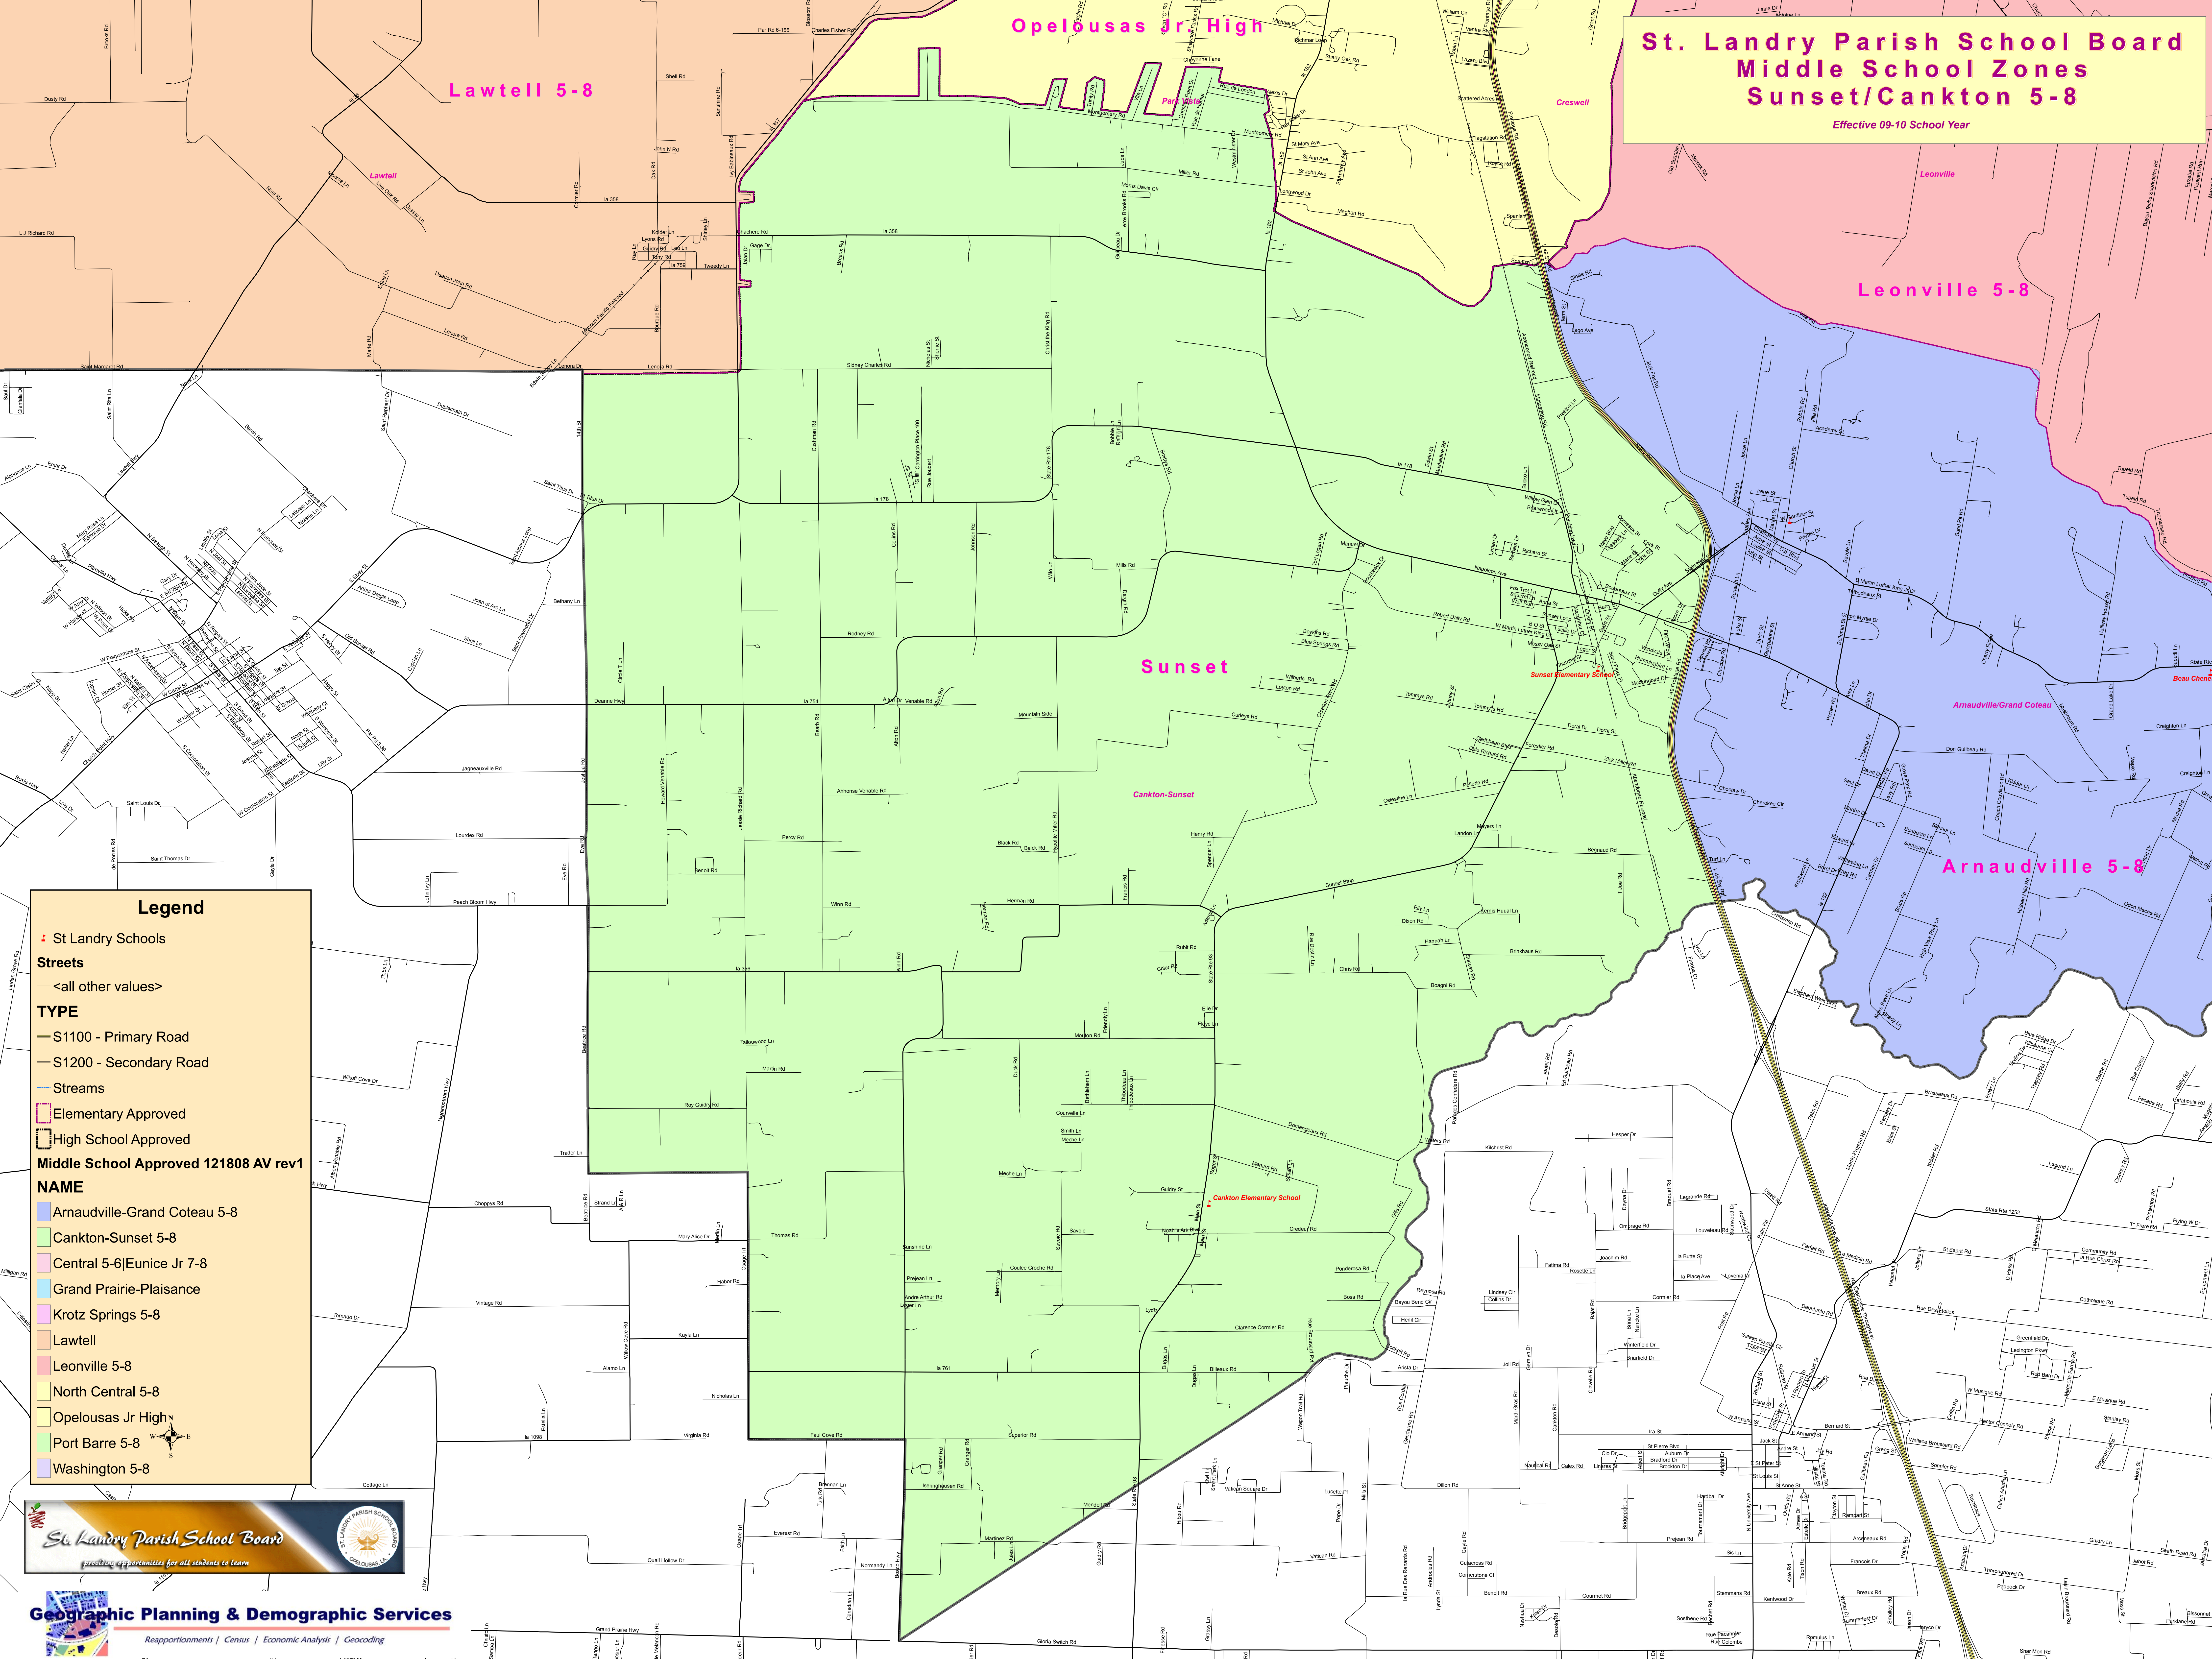

**St. Landry Parish School Board
Middle School Zones
Sunset/Cankton 5-8**
Effective 09-10 School Year

Legend

- St Landry Schools
- Streets
 - <all other values>
- TYPE
 - S1100 - Primary Road
 - S1200 - Secondary Road
 - Streams
- Elementary Approved
- High School Approved
- Middle School Approved 121808 AV rev1
- NAME
 - Arnaudville-Grand Coteau 5-8
 - Cankton-Sunset 5-8
 - Central 5-6|Eunice Jr 7-8
 - Grand Prairie-Plaisance
 - Krotz Springs 5-8
 - Lawtell
 - Leonville 5-8
 - North Central 5-8
 - Opelousas Jr High
 - Port Barre 5-8
 - Washington 5-8