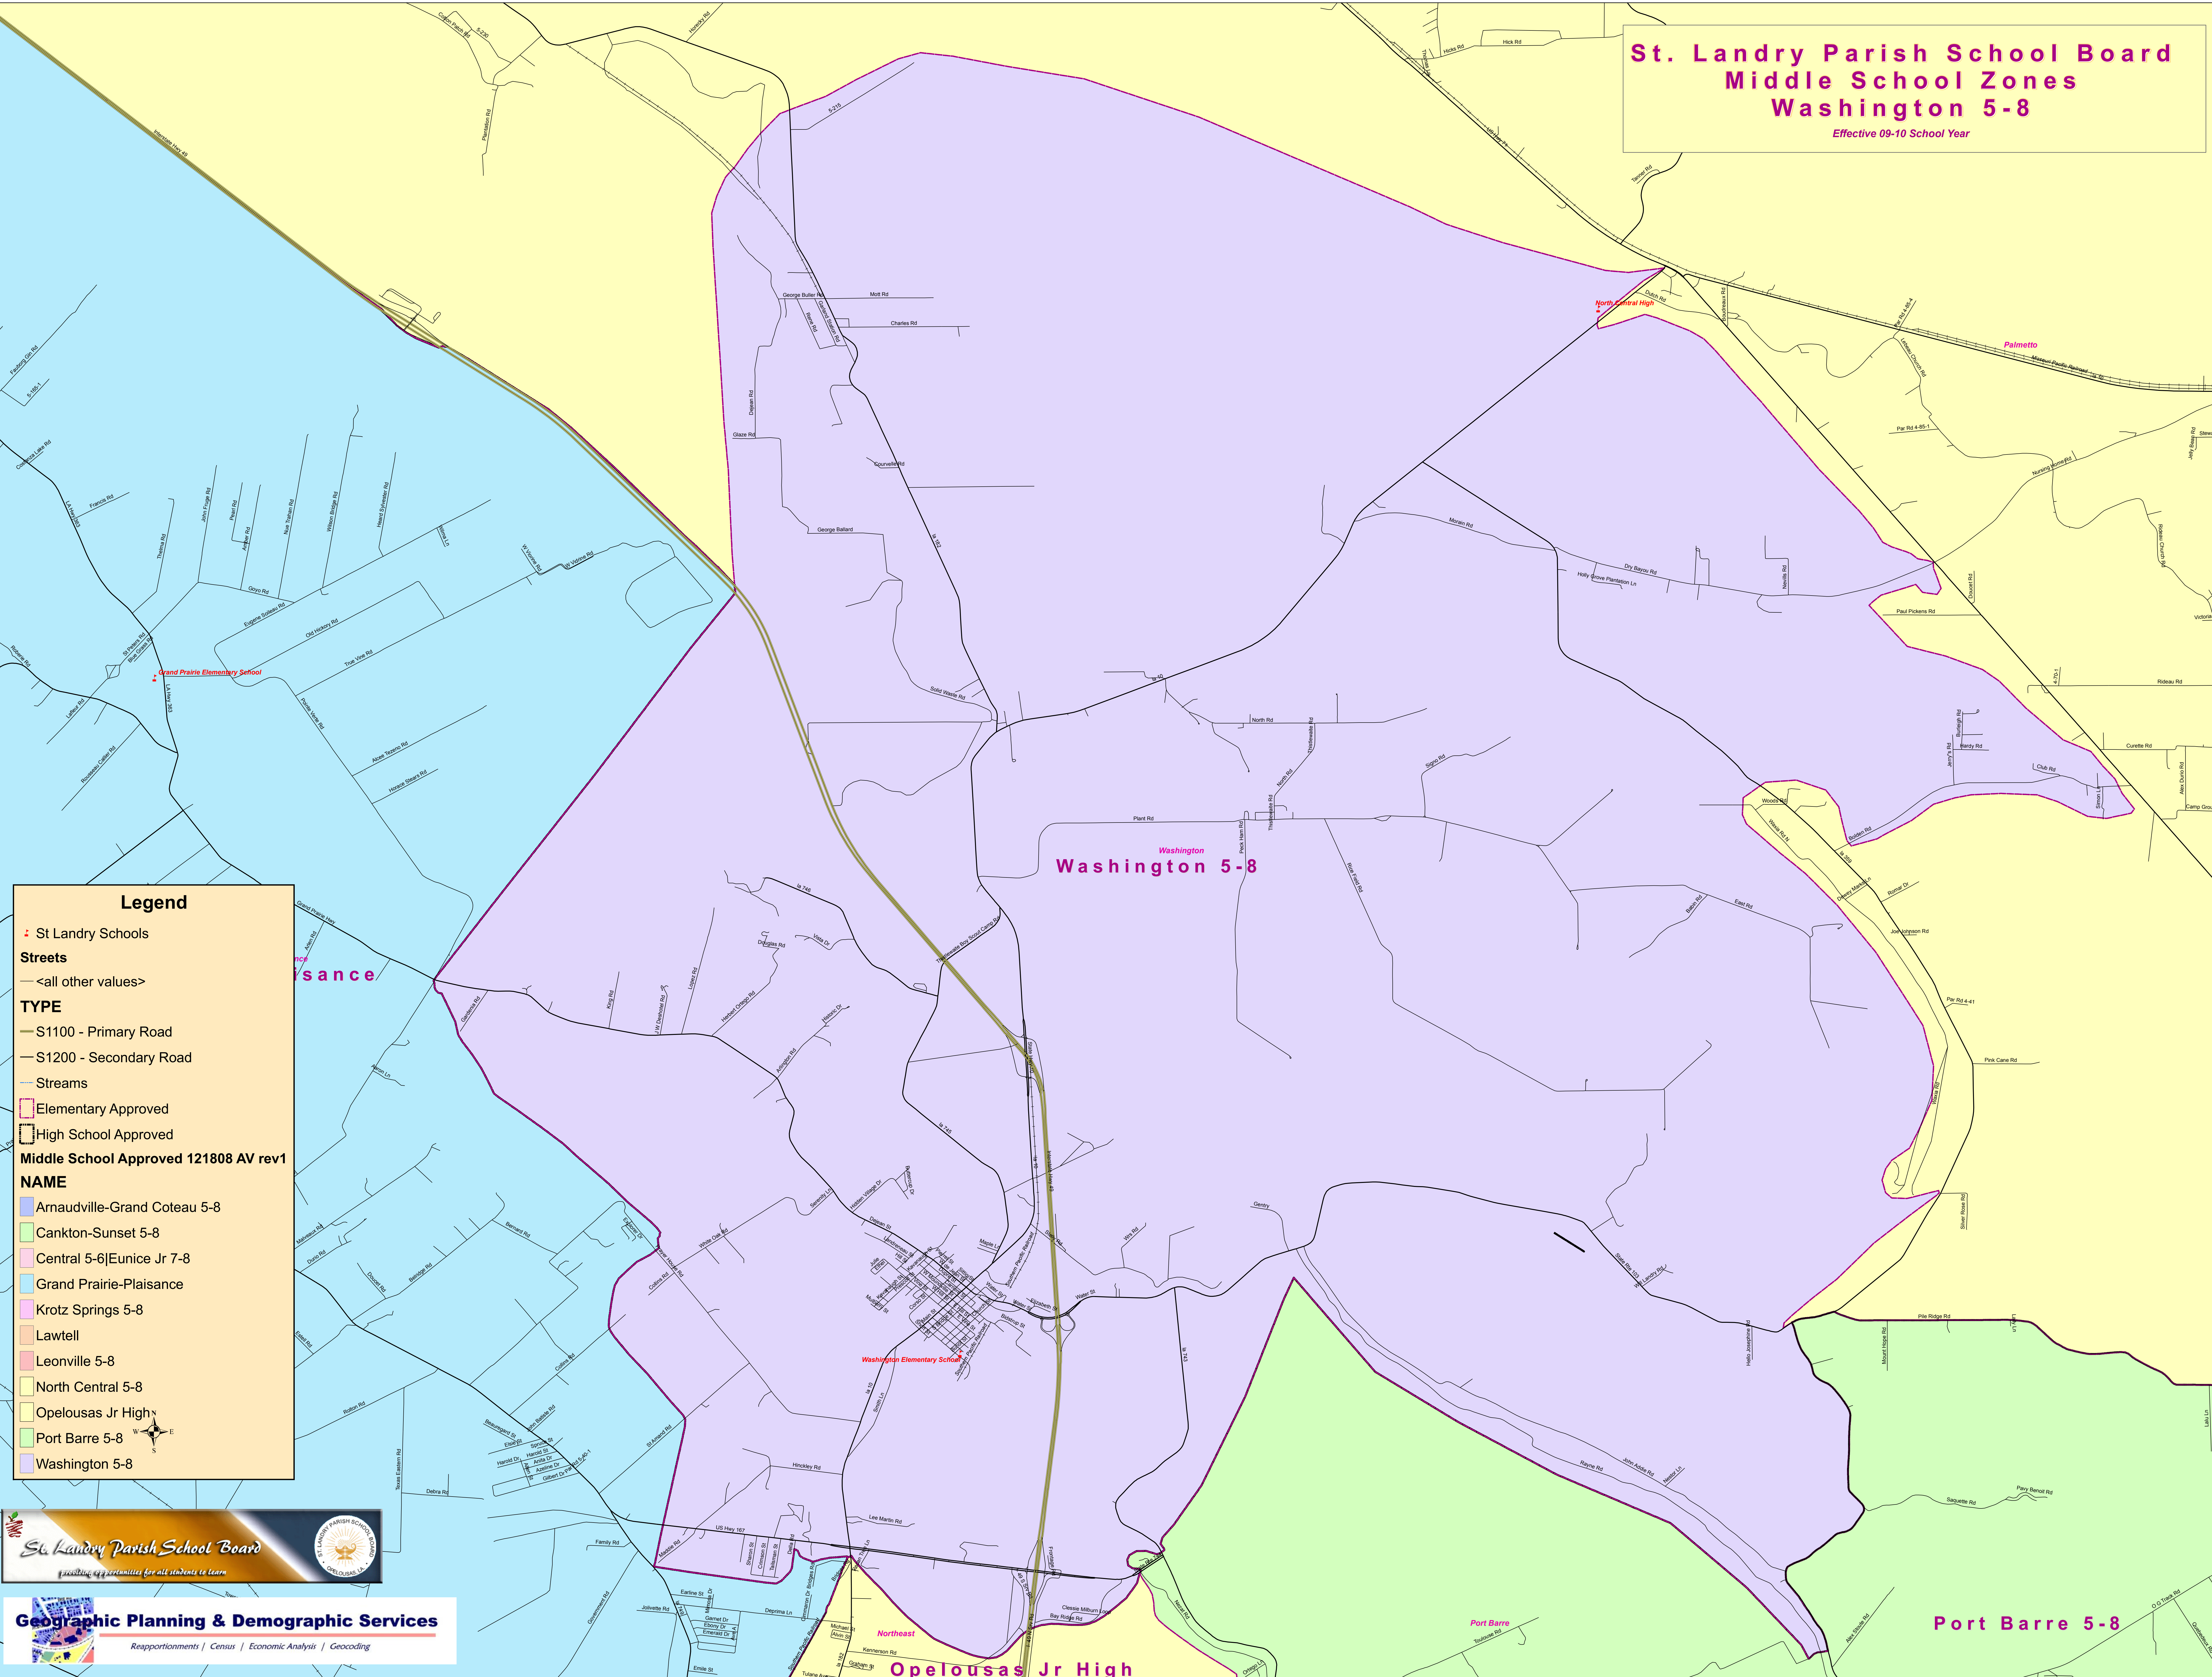

St. Landry Parish School Board
Middle School Zones
Washington 5-8
Effective 09-10 School Year

Legend

- St Landry Schools
- Streets
 - <all other values>
- TYPE
 - S1100 - Primary Road
 - S1200 - Secondary Road
 - Streams
- Elementary Approved
- High School Approved
- Middle School Approved 121808 AV rev1
- NAME
 - Arnaudville-Grand Coteau 5-8
 - Cankton-Sunset 5-8
 - Central 5-6|Eunice Jr 7-8
 - Grand Prairie-Plaisance
 - Krotz Springs 5-8
 - Lawtell
 - Leonville 5-8
 - North Central 5-8
 - Opelousas Jr High
 - Port Barre 5-8
 - Washington 5-8