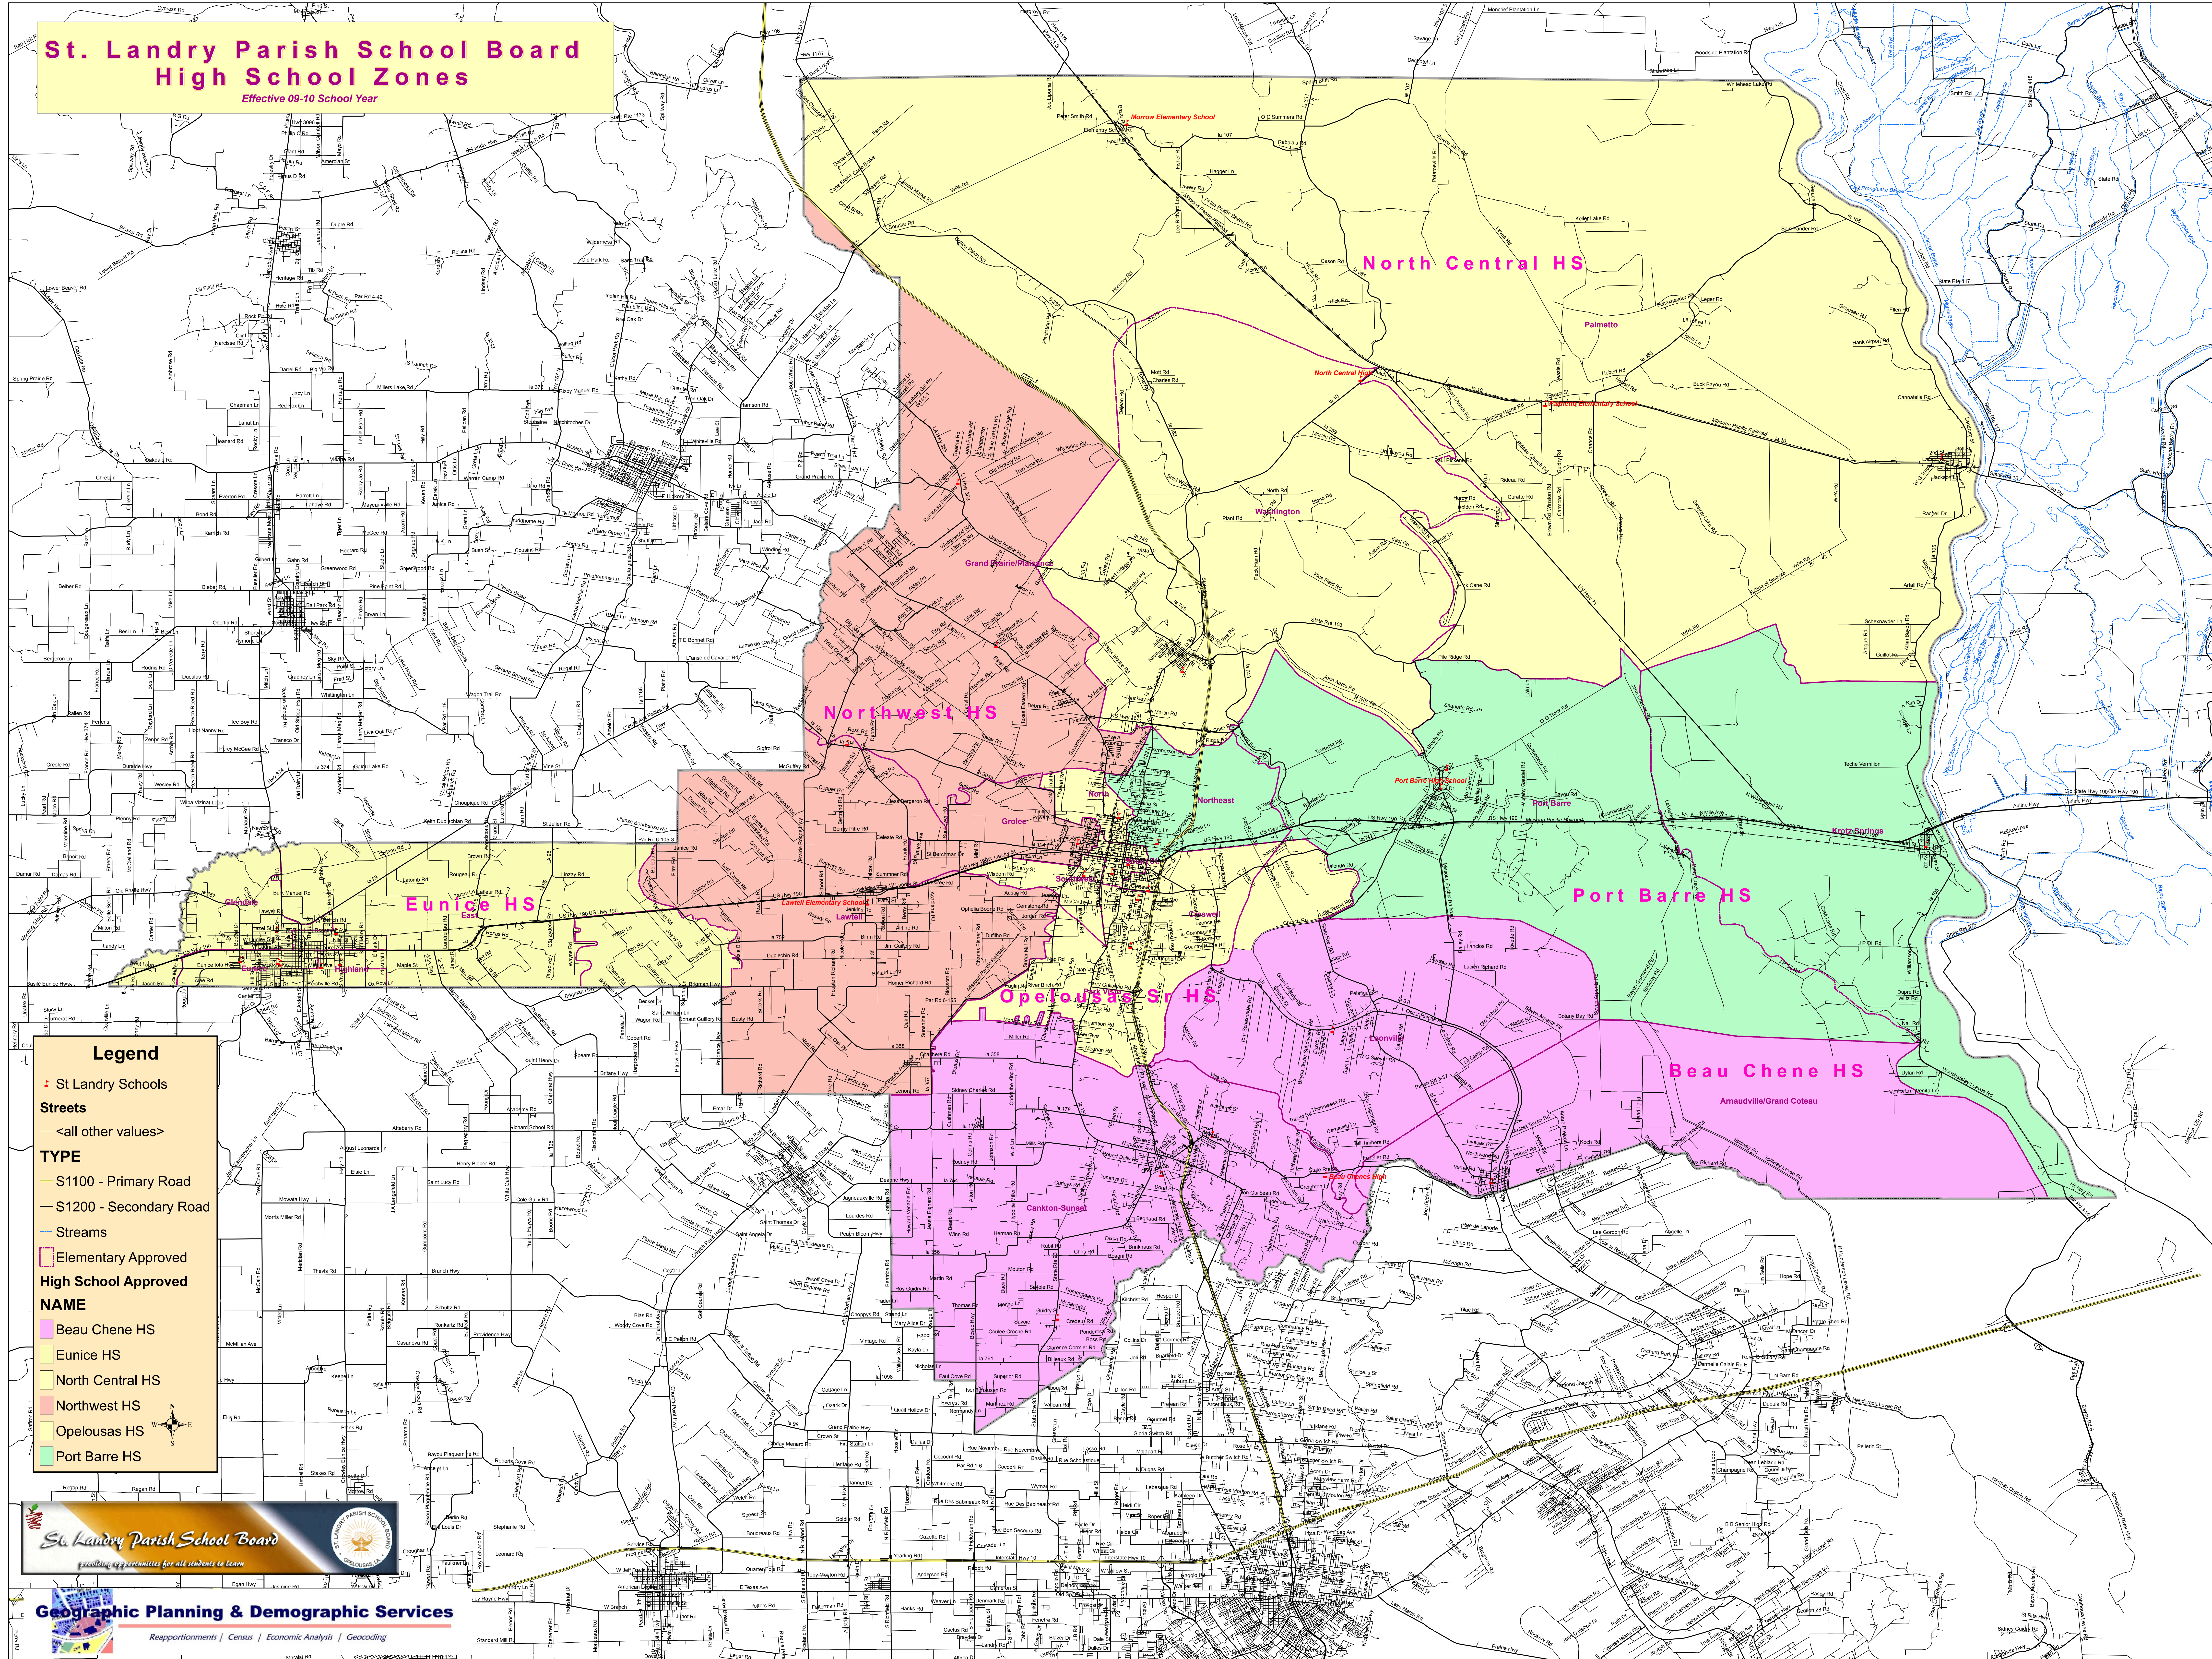

St. Landry Parish School Board High School Zones

Effective 09-10 School Year

Legend

- St Landry Schools
- Streets
 - <all other values>
- TYPE
 - S1100 - Primary Road
 - S1200 - Secondary Road
 - Streams
- Elementary Approved
- High School Approved
- NAME
 - Beau Chene HS
 - Eunice HS
 - North Central HS
 - Northwest HS
 - Opelousas HS
 - Port Barre HS