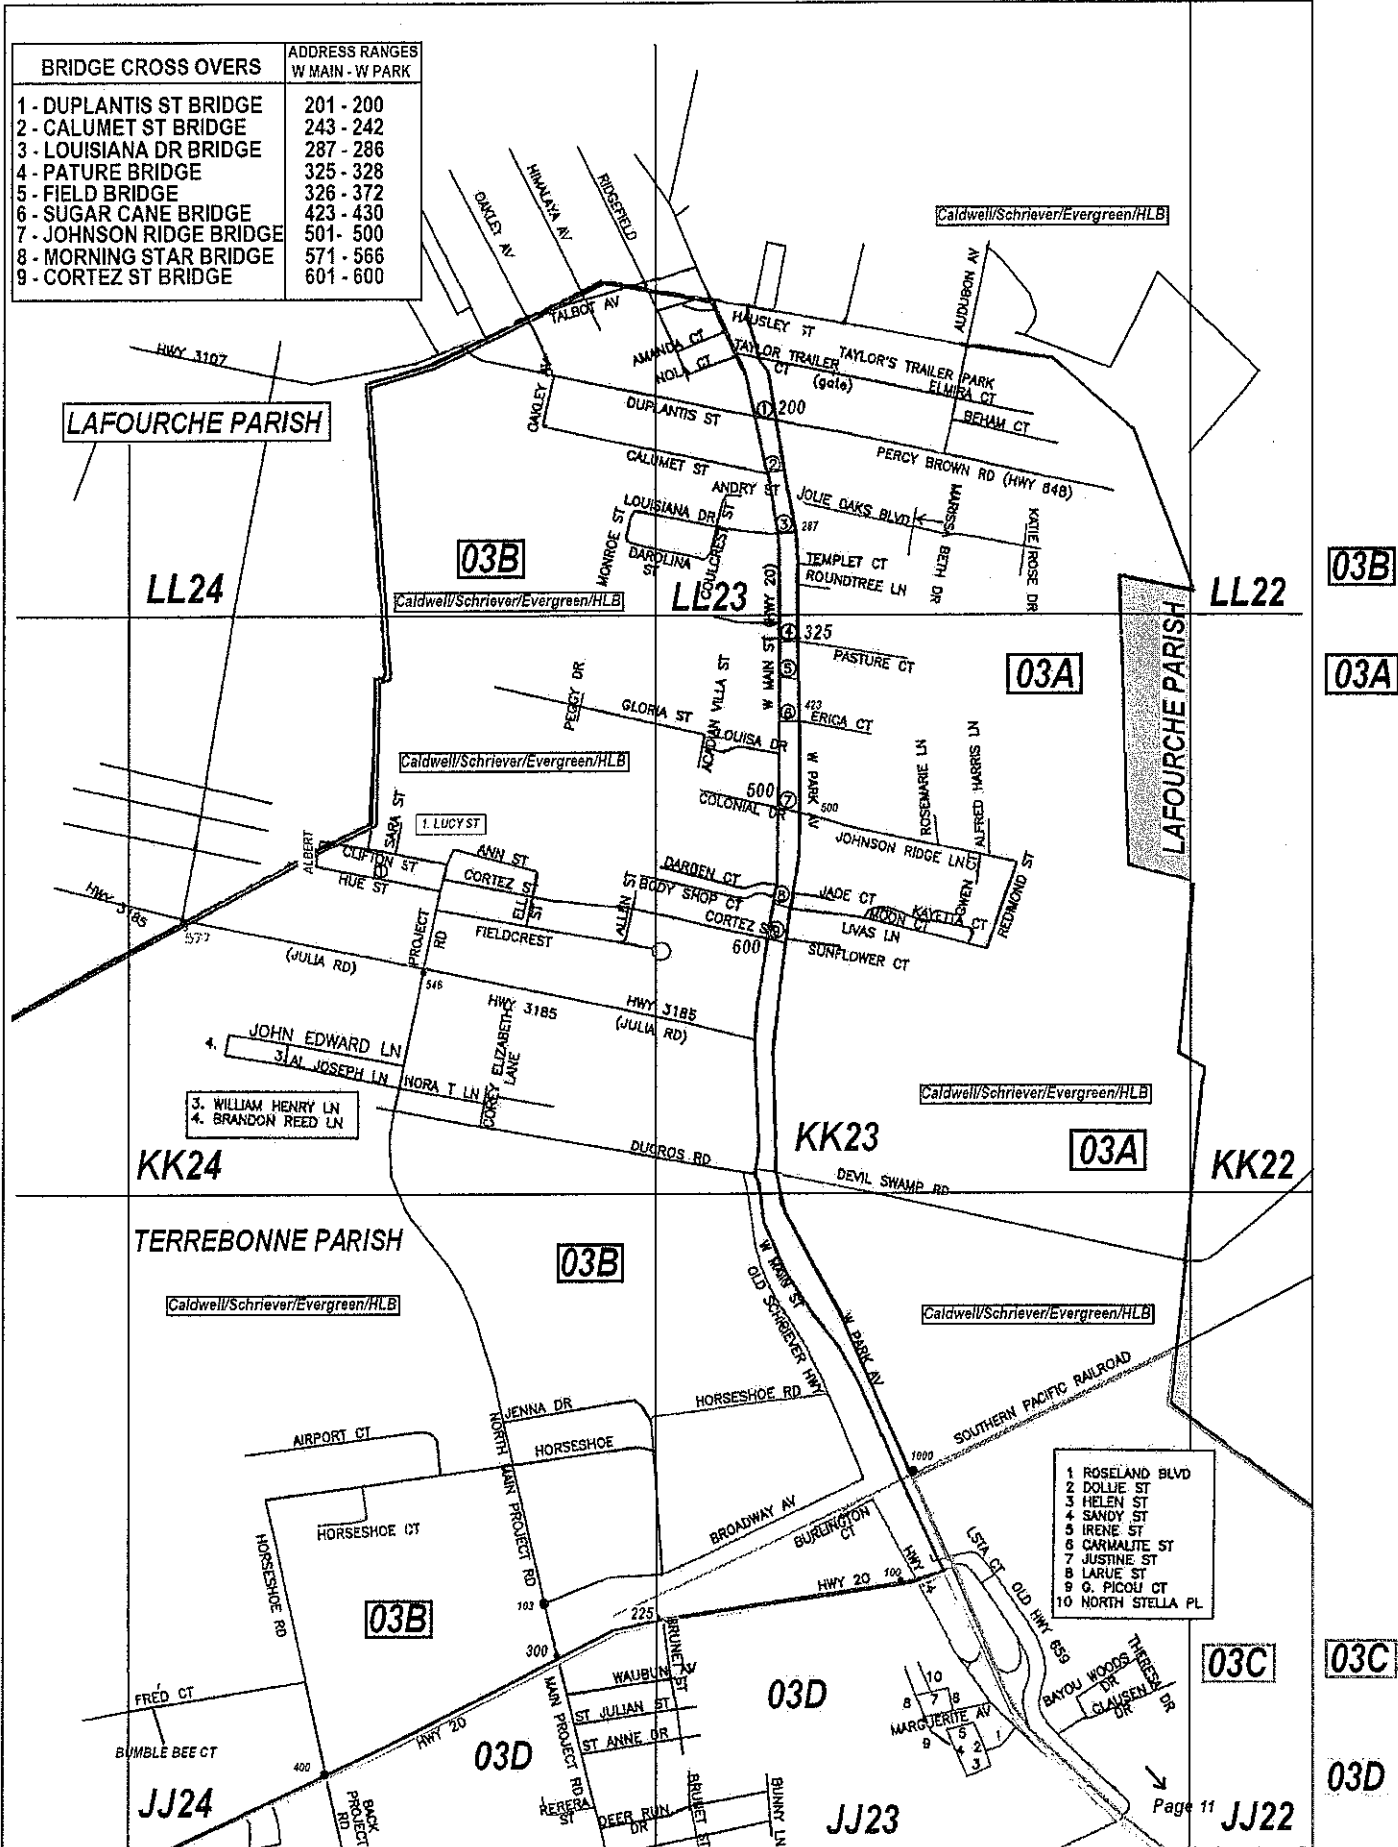

HH21

HH22

HH20

GG22

GG21

GG20

BRIDGE CROSS OVERS	ADDRESS RANGES W MAIN - W PARK
1 - DUPLANTIS ST BRIDGE	201 - 200
2 - CALUMET ST BRIDGE	243 - 242
3 - LOUISIANA DR BRIDGE	287 - 286
4 - PATURE BRIDGE	325 - 328
5 - FIELD BRIDGE	326 - 372
6 - SUGAR CANE BRIDGE	423 - 430
7 - JOHNSON RIDGE BRIDGE	501 - 500
8 - MORNING STAR BRIDGE	571 - 566
9 - CORTEZ ST BRIDGE	601 - 600