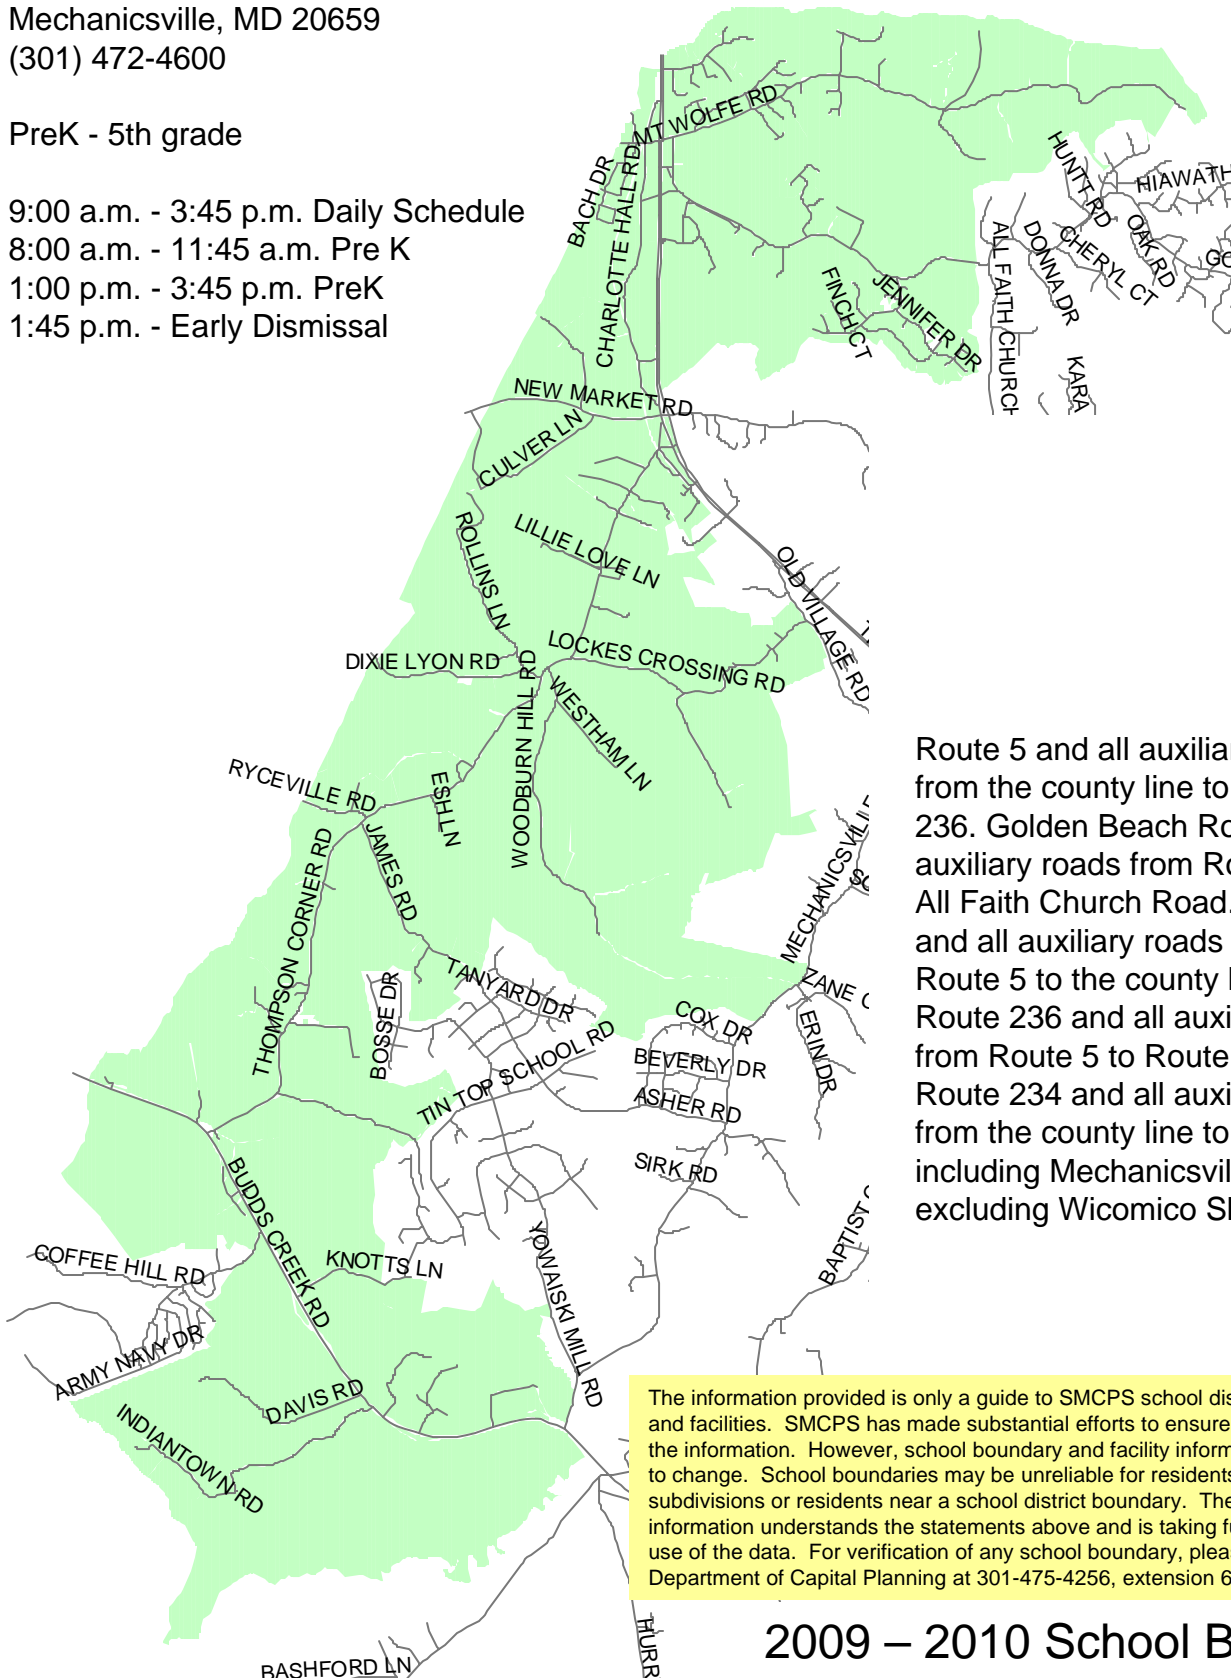

White Marsh Elementary School

29090 Thompson Corner Road
Mechanicsville, MD 20659
(301) 472-4600

PreK - 5th grade

9:00 a.m. - 3:45 p.m. Daily Schedule
8:00 a.m. - 11:45 a.m. Pre K
1:00 p.m. - 3:45 p.m. PreK
1:45 p.m. - Early Dismissal

St. Mary's County Public Schools
Department of Capital Planning
27190 Point Lookout Road
Loveville, MD 20656
(301) 475-4256, ext. 6

Route 5 and all auxiliary roads from the county line to Route 236. Golden Beach Road and all auxiliary roads from Route 5 to All Faith Church Road. Route 6 and all auxiliary roads from Route 5 to the county line. Route 236 and all auxiliary roads from Route 5 to Route 234. Route 234 and all auxiliary roads from the county line to but not including Mechanicsville Road, excluding Wicomico Shores.

2009 – 2010 School Boundary