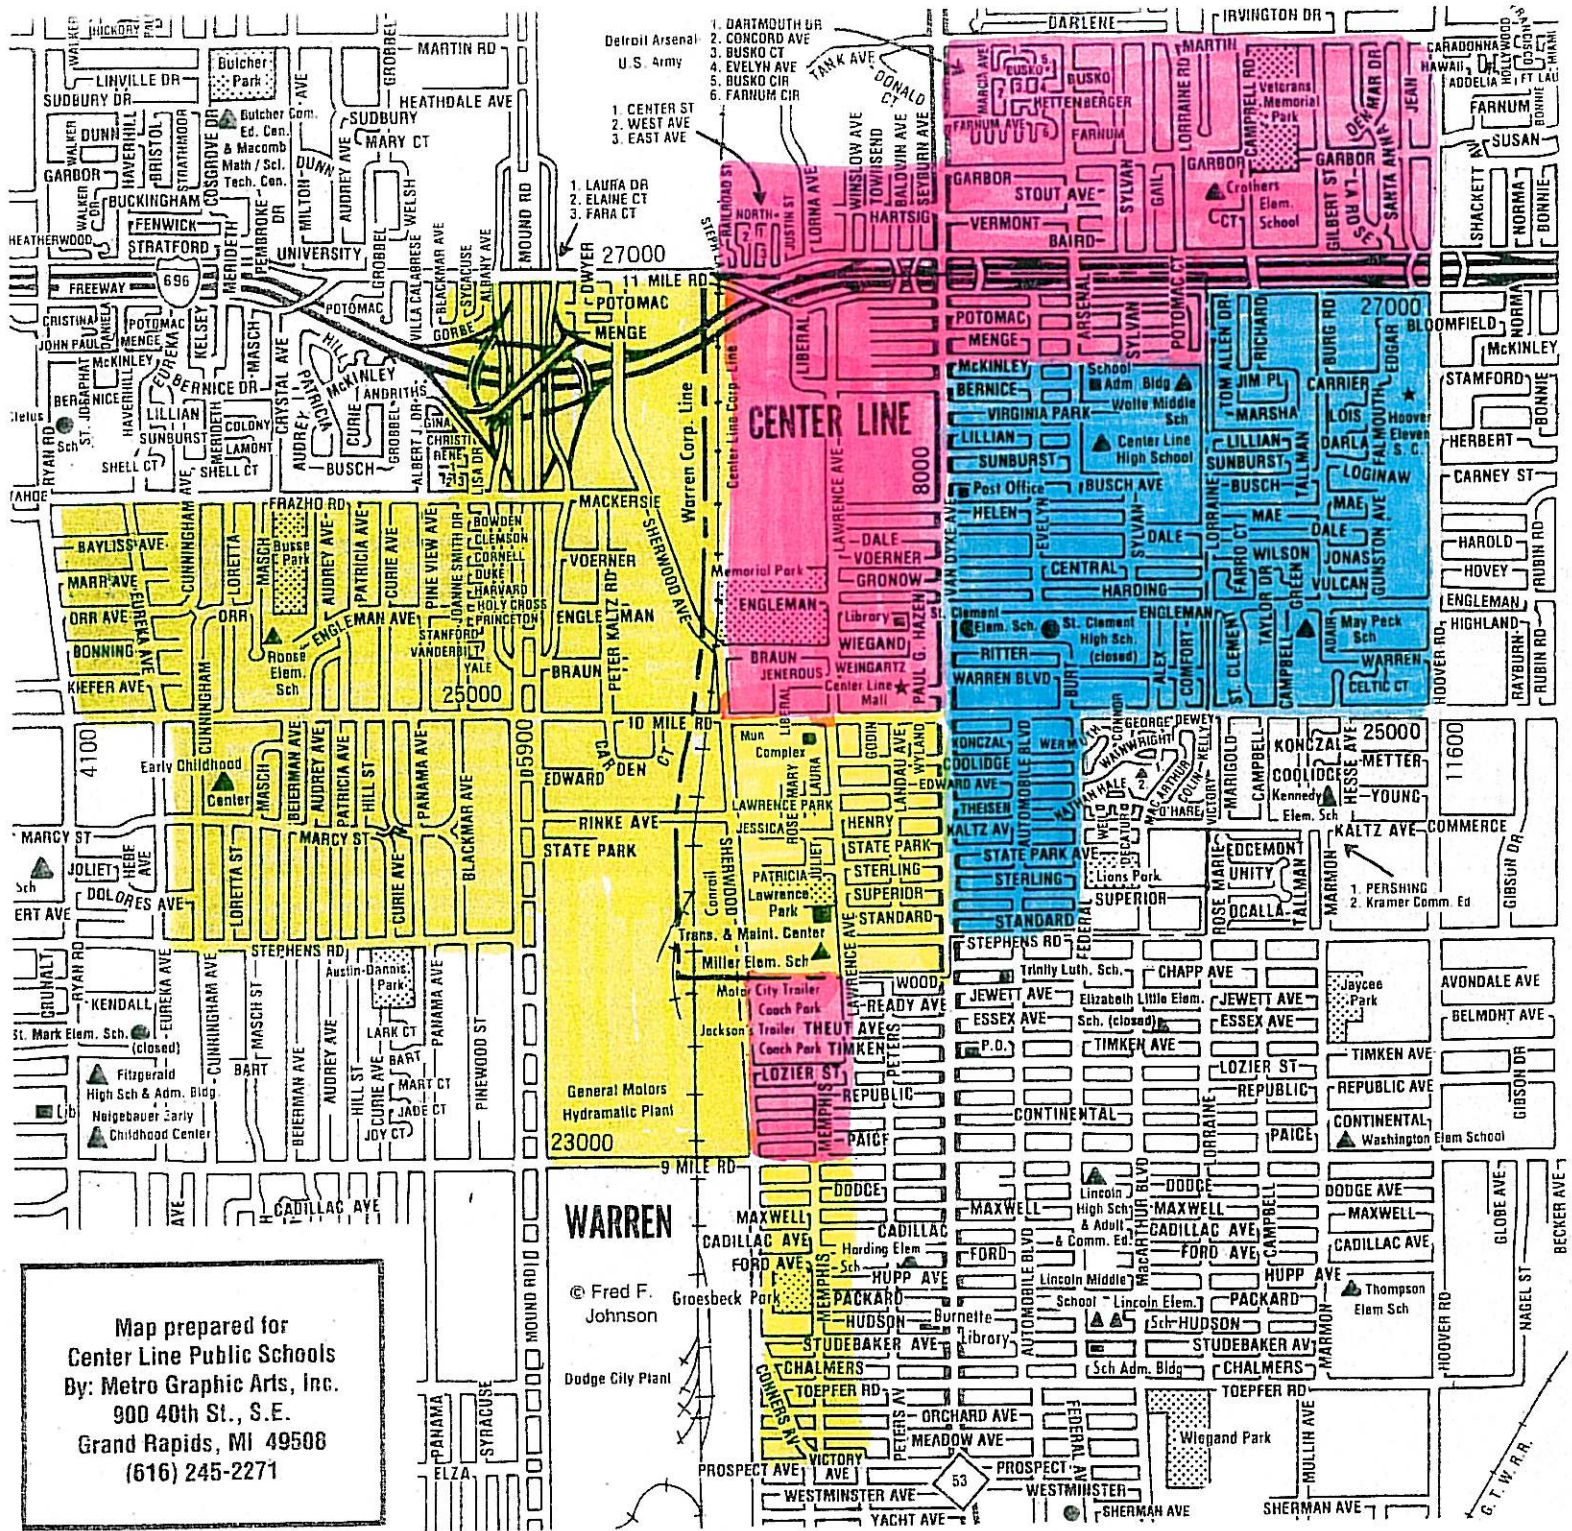

# CENTER LINE PUBLIC SCHOOLS

Map prepared for  
 Center Line Public Schools  
 By: Metro Graphic Arts, Inc.  
 900 40th St., S.E.  
 Grand Rapids, MI 49508  
 (616) 245-2271

- Admin. Bldg./Ellis  
 26400 Arsenal  
 Center Line, MI 48015  
 586-510-2000
- Center Line High School  
 26300 Arsenal  
 Center Line, MI 48015  
 586-510-2100
- Wolfe Middle School  
 8640 McKinley  
 Center Line, MI 48015  
 586-510-2300
- Crothers Elementary**  
 27401 Campbell  
 Warren, MI 48093  
 586-510-2400
- Peck Elementary**  
 11300 Engleman  
 Warren, MI 48089  
 586-510-2600
- Transportation & Maintenance Bldg.  
 23901 Lawrence  
 Center Line, MI 48015  
 586-510-2090
- Early Childhood Center (Ladd Bldg.)  
 24580 Cunningham  
 Warren, MI 48093  
 586-510-2800
- Roose Elementary**  
 25310 Masch  
 Warren, MI 48091  
 586-510-2700