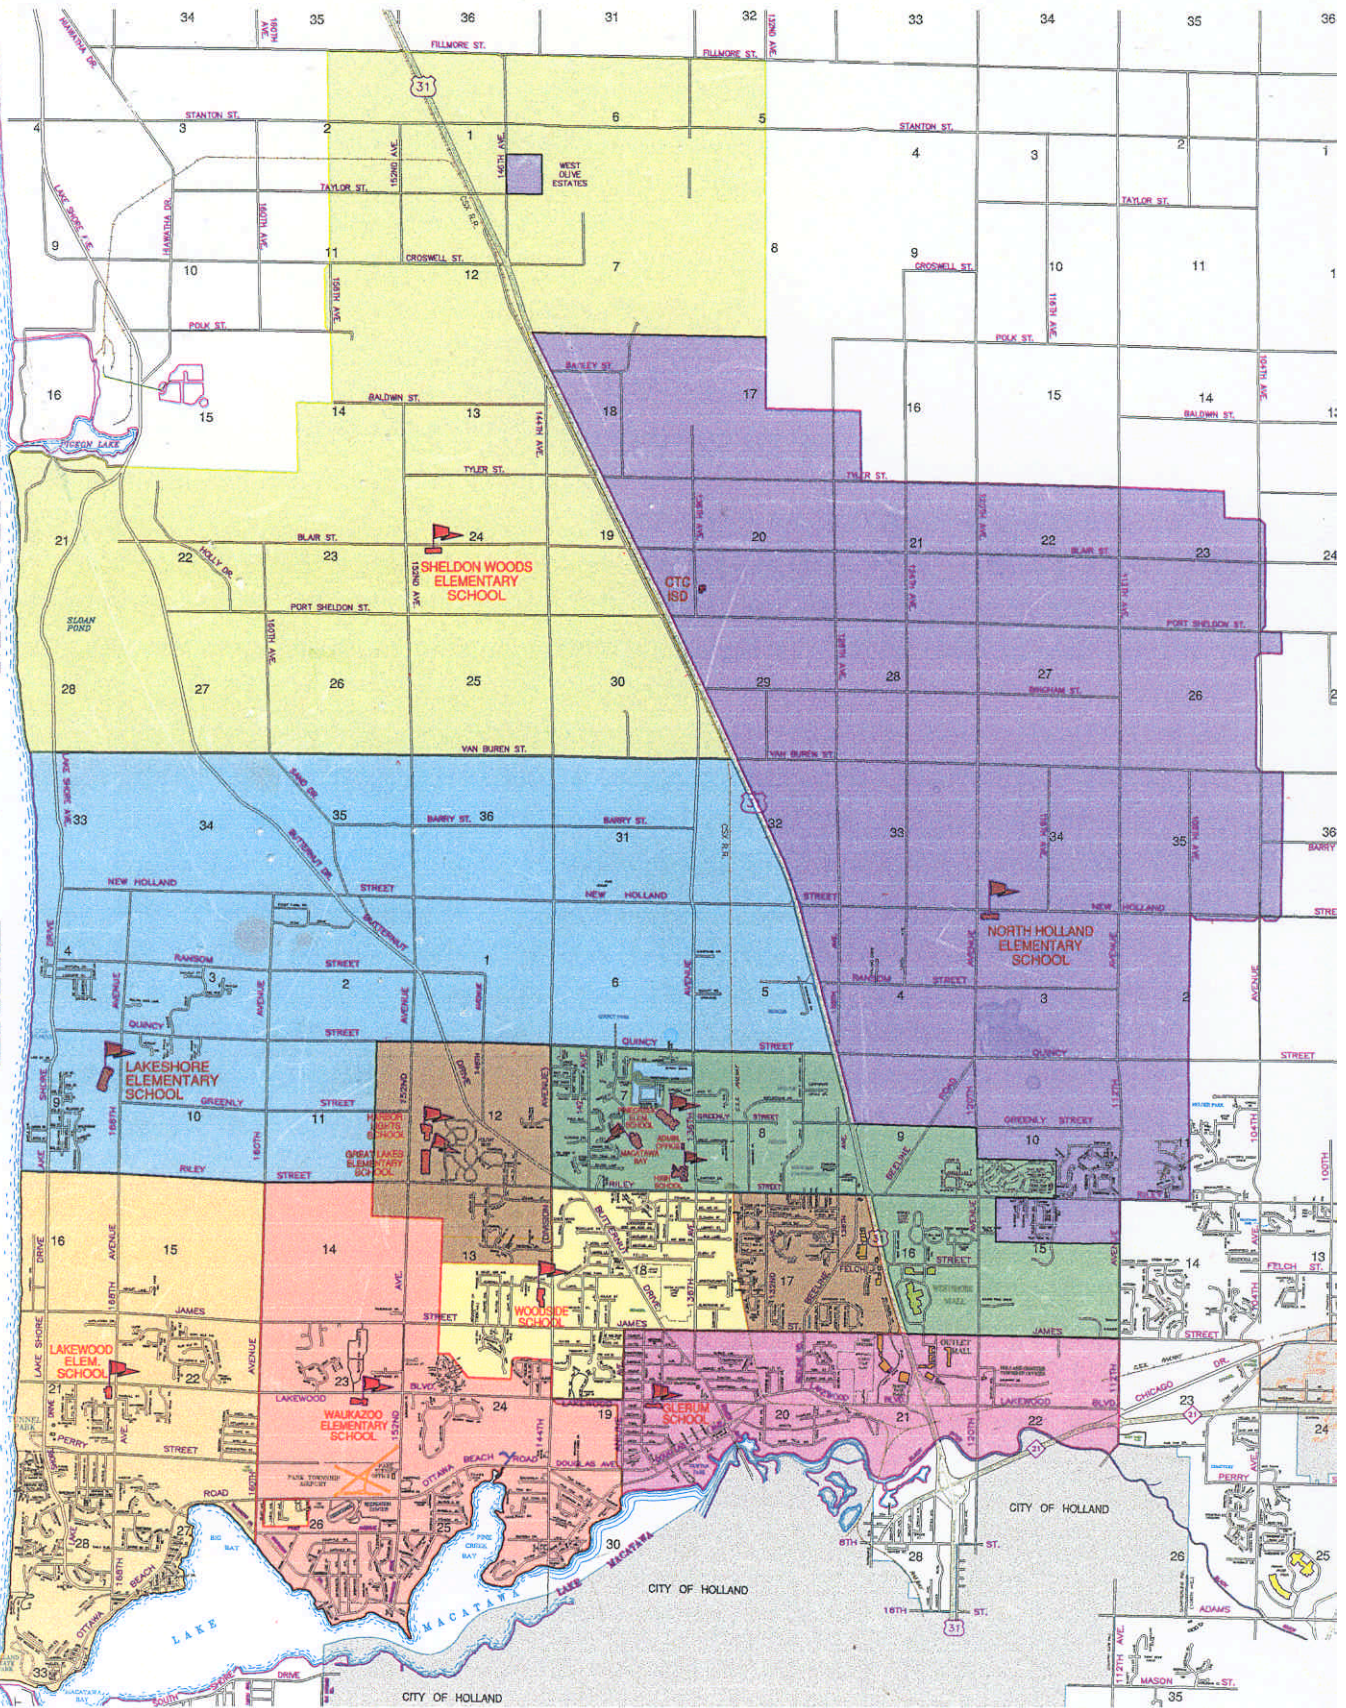

MICHIGAN LAKE

- = GLERUM SCHOOL
- = LAKEWOOD SCHOOL
- = SHELDON WOODS SCHOOL
- = GREAT LAKES SCHOOL
- = NORTH HOLLAND SCHOOL
- = WAUKAZOO SCHOOL
- = PINE CREEK SCHOOL
- = WOODSIDE SCHOOL
- = SCHOOL (TYPICAL)

WEST OTTAWA SCHOOL DISTRICTS