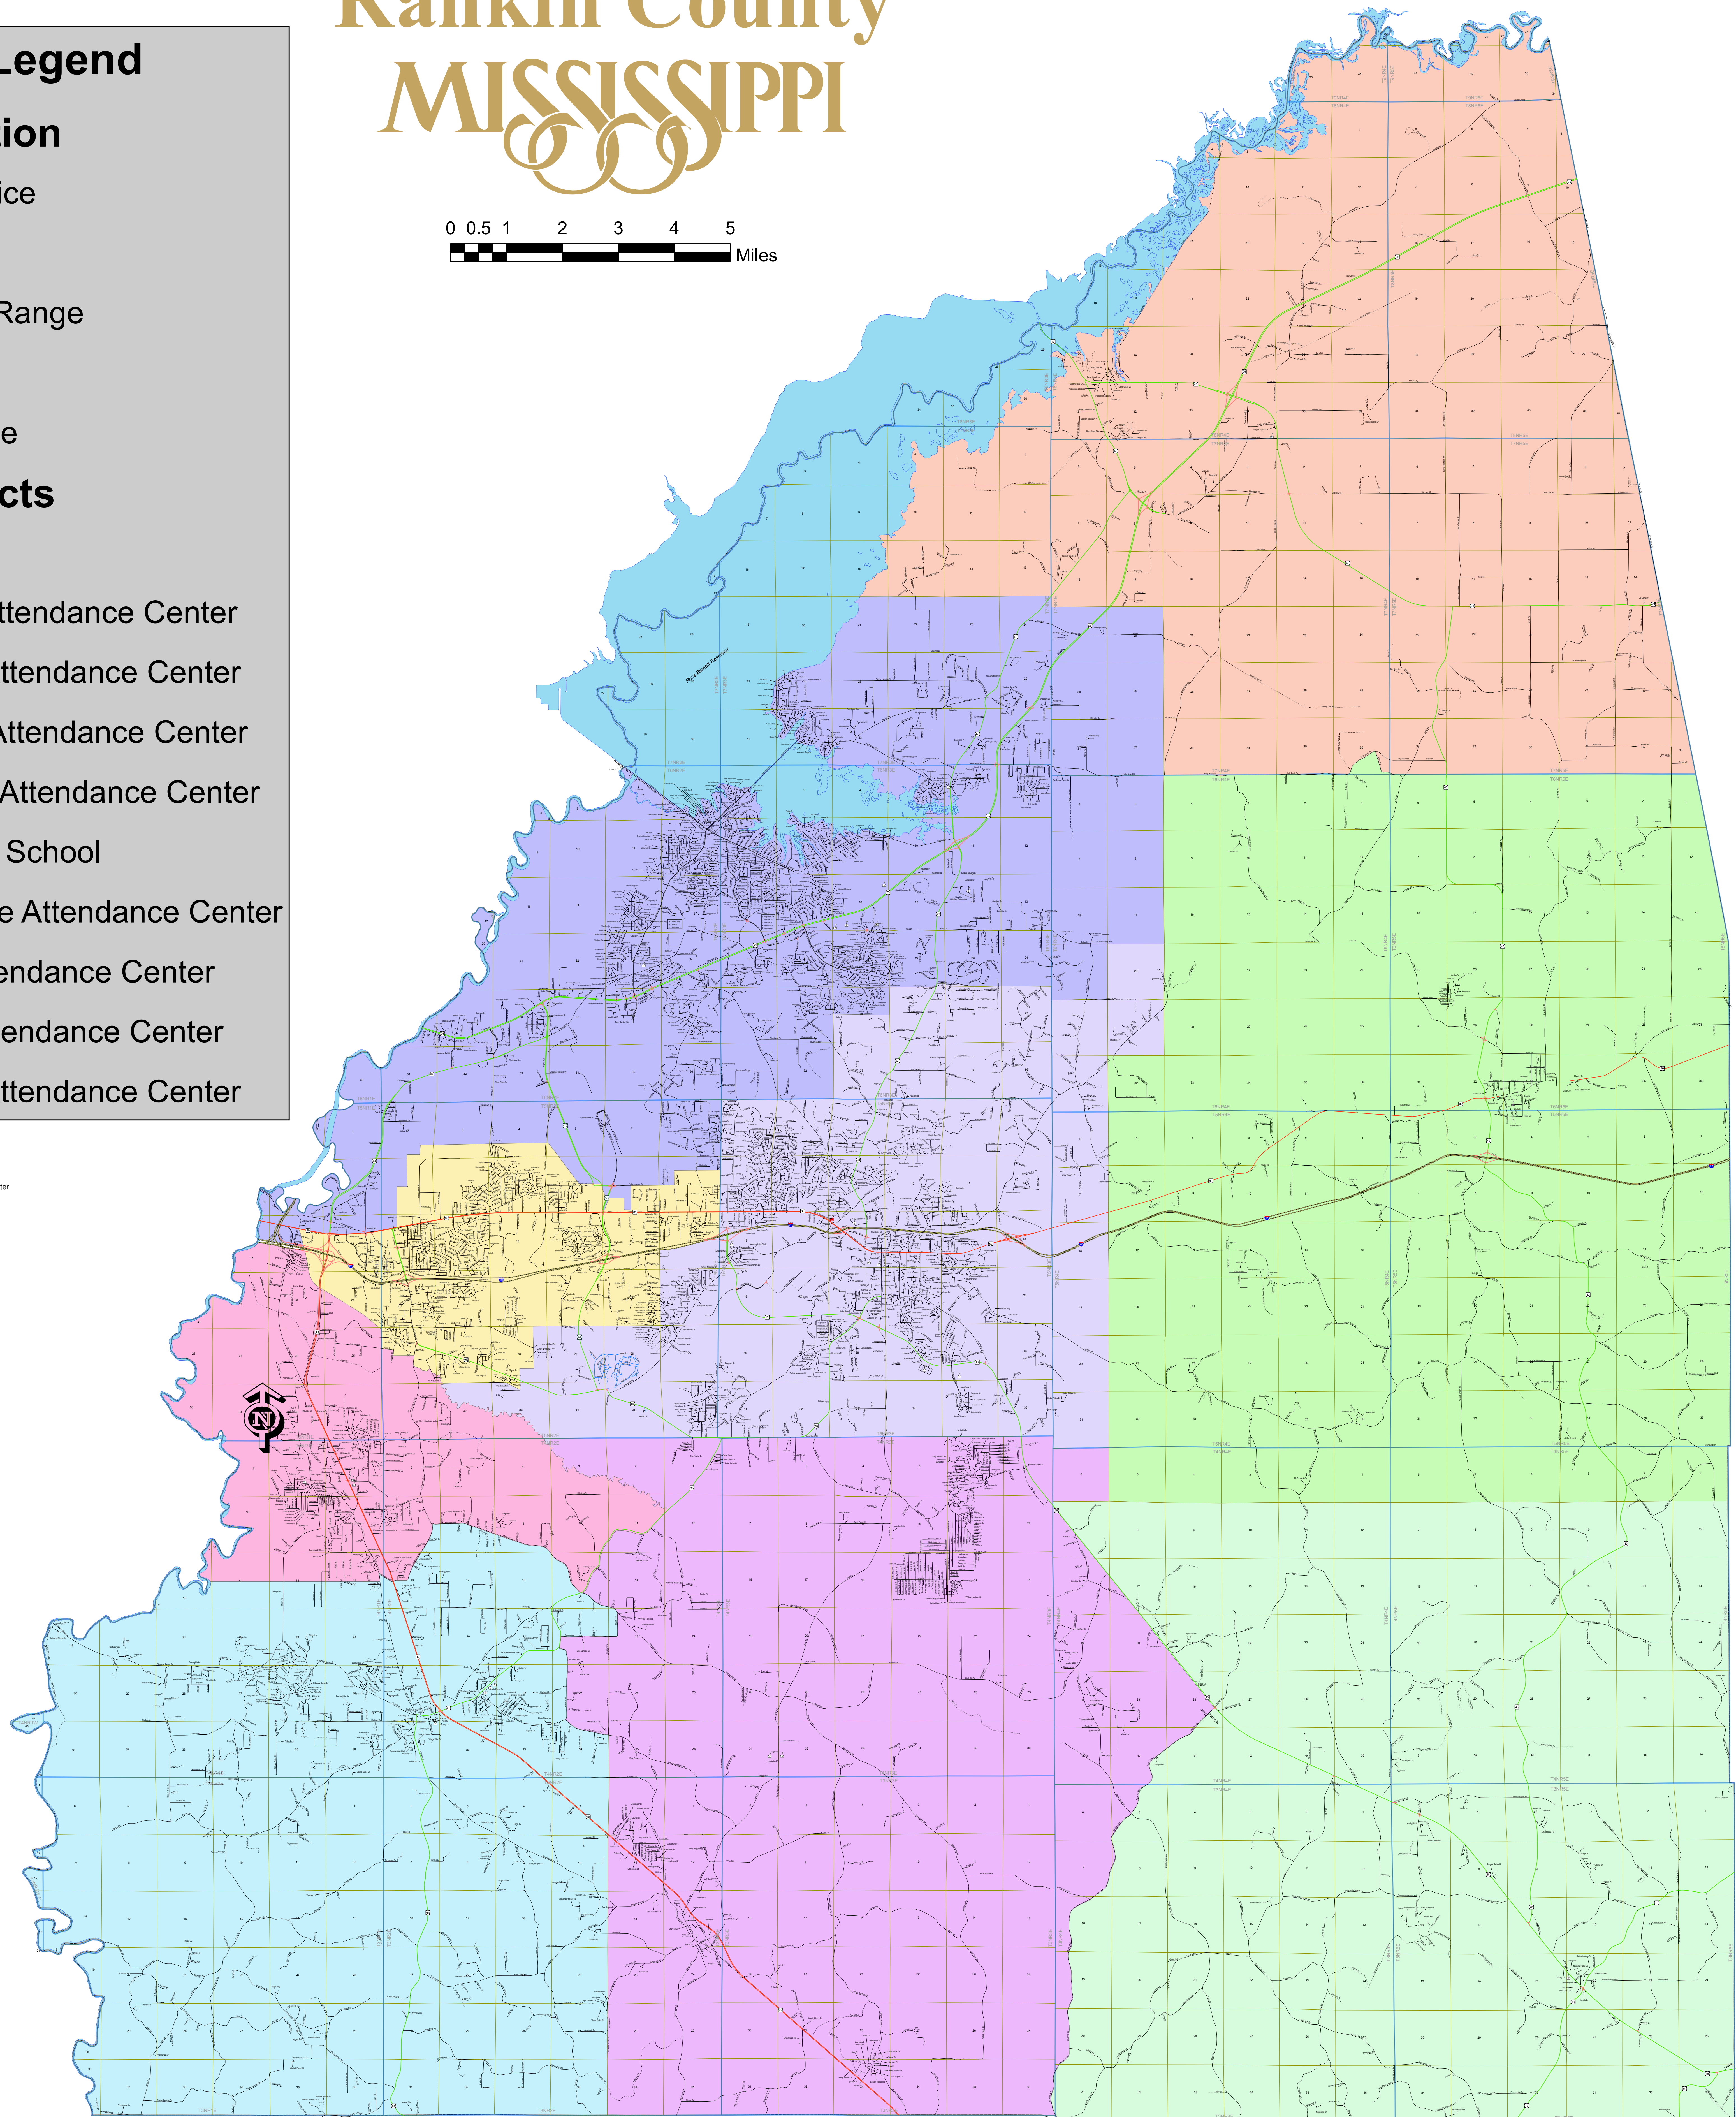

Rankin County MISSISSIPPI

Map Legend

School Location

- District Office
- School
- Township-Range
- Section
- County Line

School Districts

NAME

- Brandon Attendance Center
- Florence Attendance Center
- McLaurin Attendance Center
- Northwest Attendance Center
- Pearl High School
- Pelahatchie Attendance Center
- Pisgah Attendance Center
- Puckett Attendance Center
- Richland Attendance Center