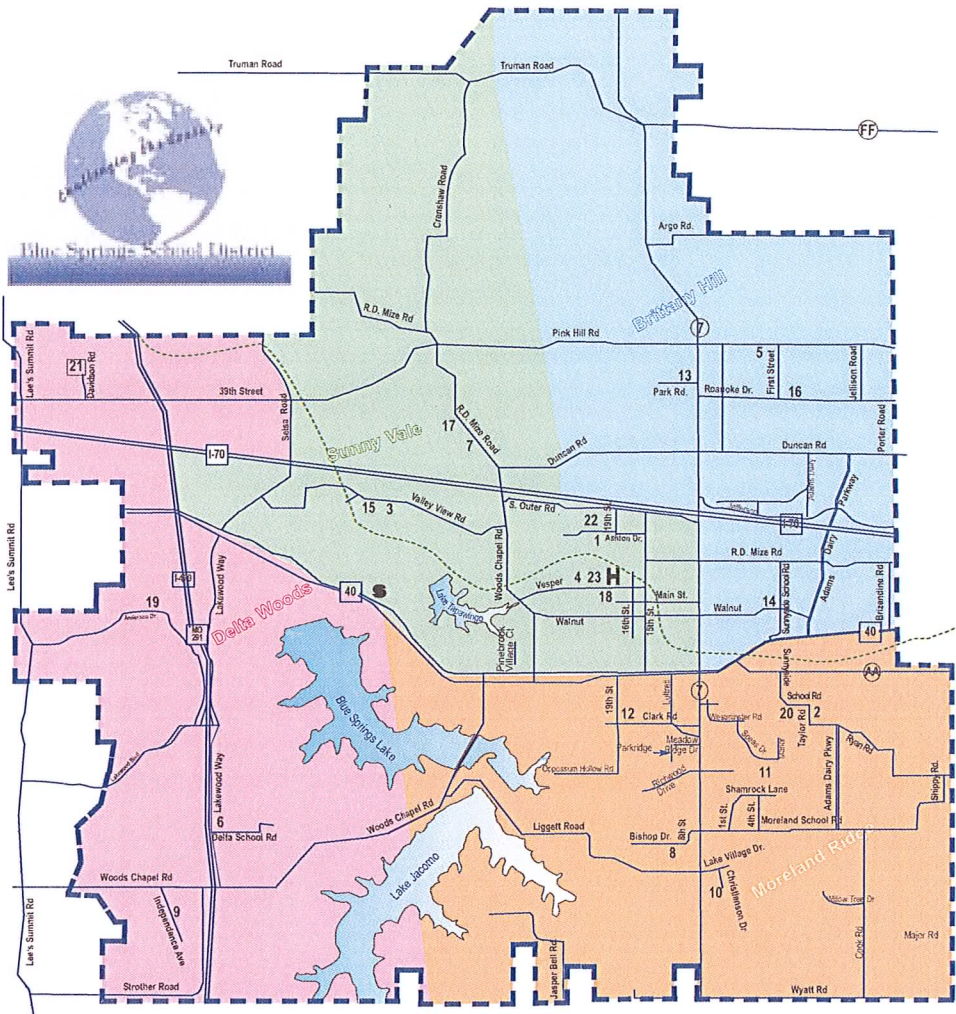

Blue Springs School District Middle School Attendance Boundaries

- | | |
|--|--|
| <p>5 Brittany Hill 224-1700
2701 NW 1st Street, Blue Springs, MO 64014</p> <p>7 Sunny Vale 224-1330
3930 South RD Mize Road, Blue Springs, MO 64015</p> <p>H Central Office 224-1300
1801 NW Vesper, Blue Springs, MO 64015</p> <p>22 Parents as Teachers 224-1740
2009 NW Ashton Dr, Blue Springs, MO 64015</p> | <p>6 Delta Woods 795-5830
4401 NE Lakewood Way, Lee's Summit, MO 64064</p> <p>8 Moreland Ridge 224-1800
900 SW Bishop Drive, Blue Springs, MO 64015</p> <p>S Transportation 224-1385
5395 SW U.S. 40 Westbound Hwy, Blue Springs, MO 64015</p> <p>23 Special Services Center 224-1360
2103 NW Vesper, Blue Springs, MO 64015</p> |
|--|--|