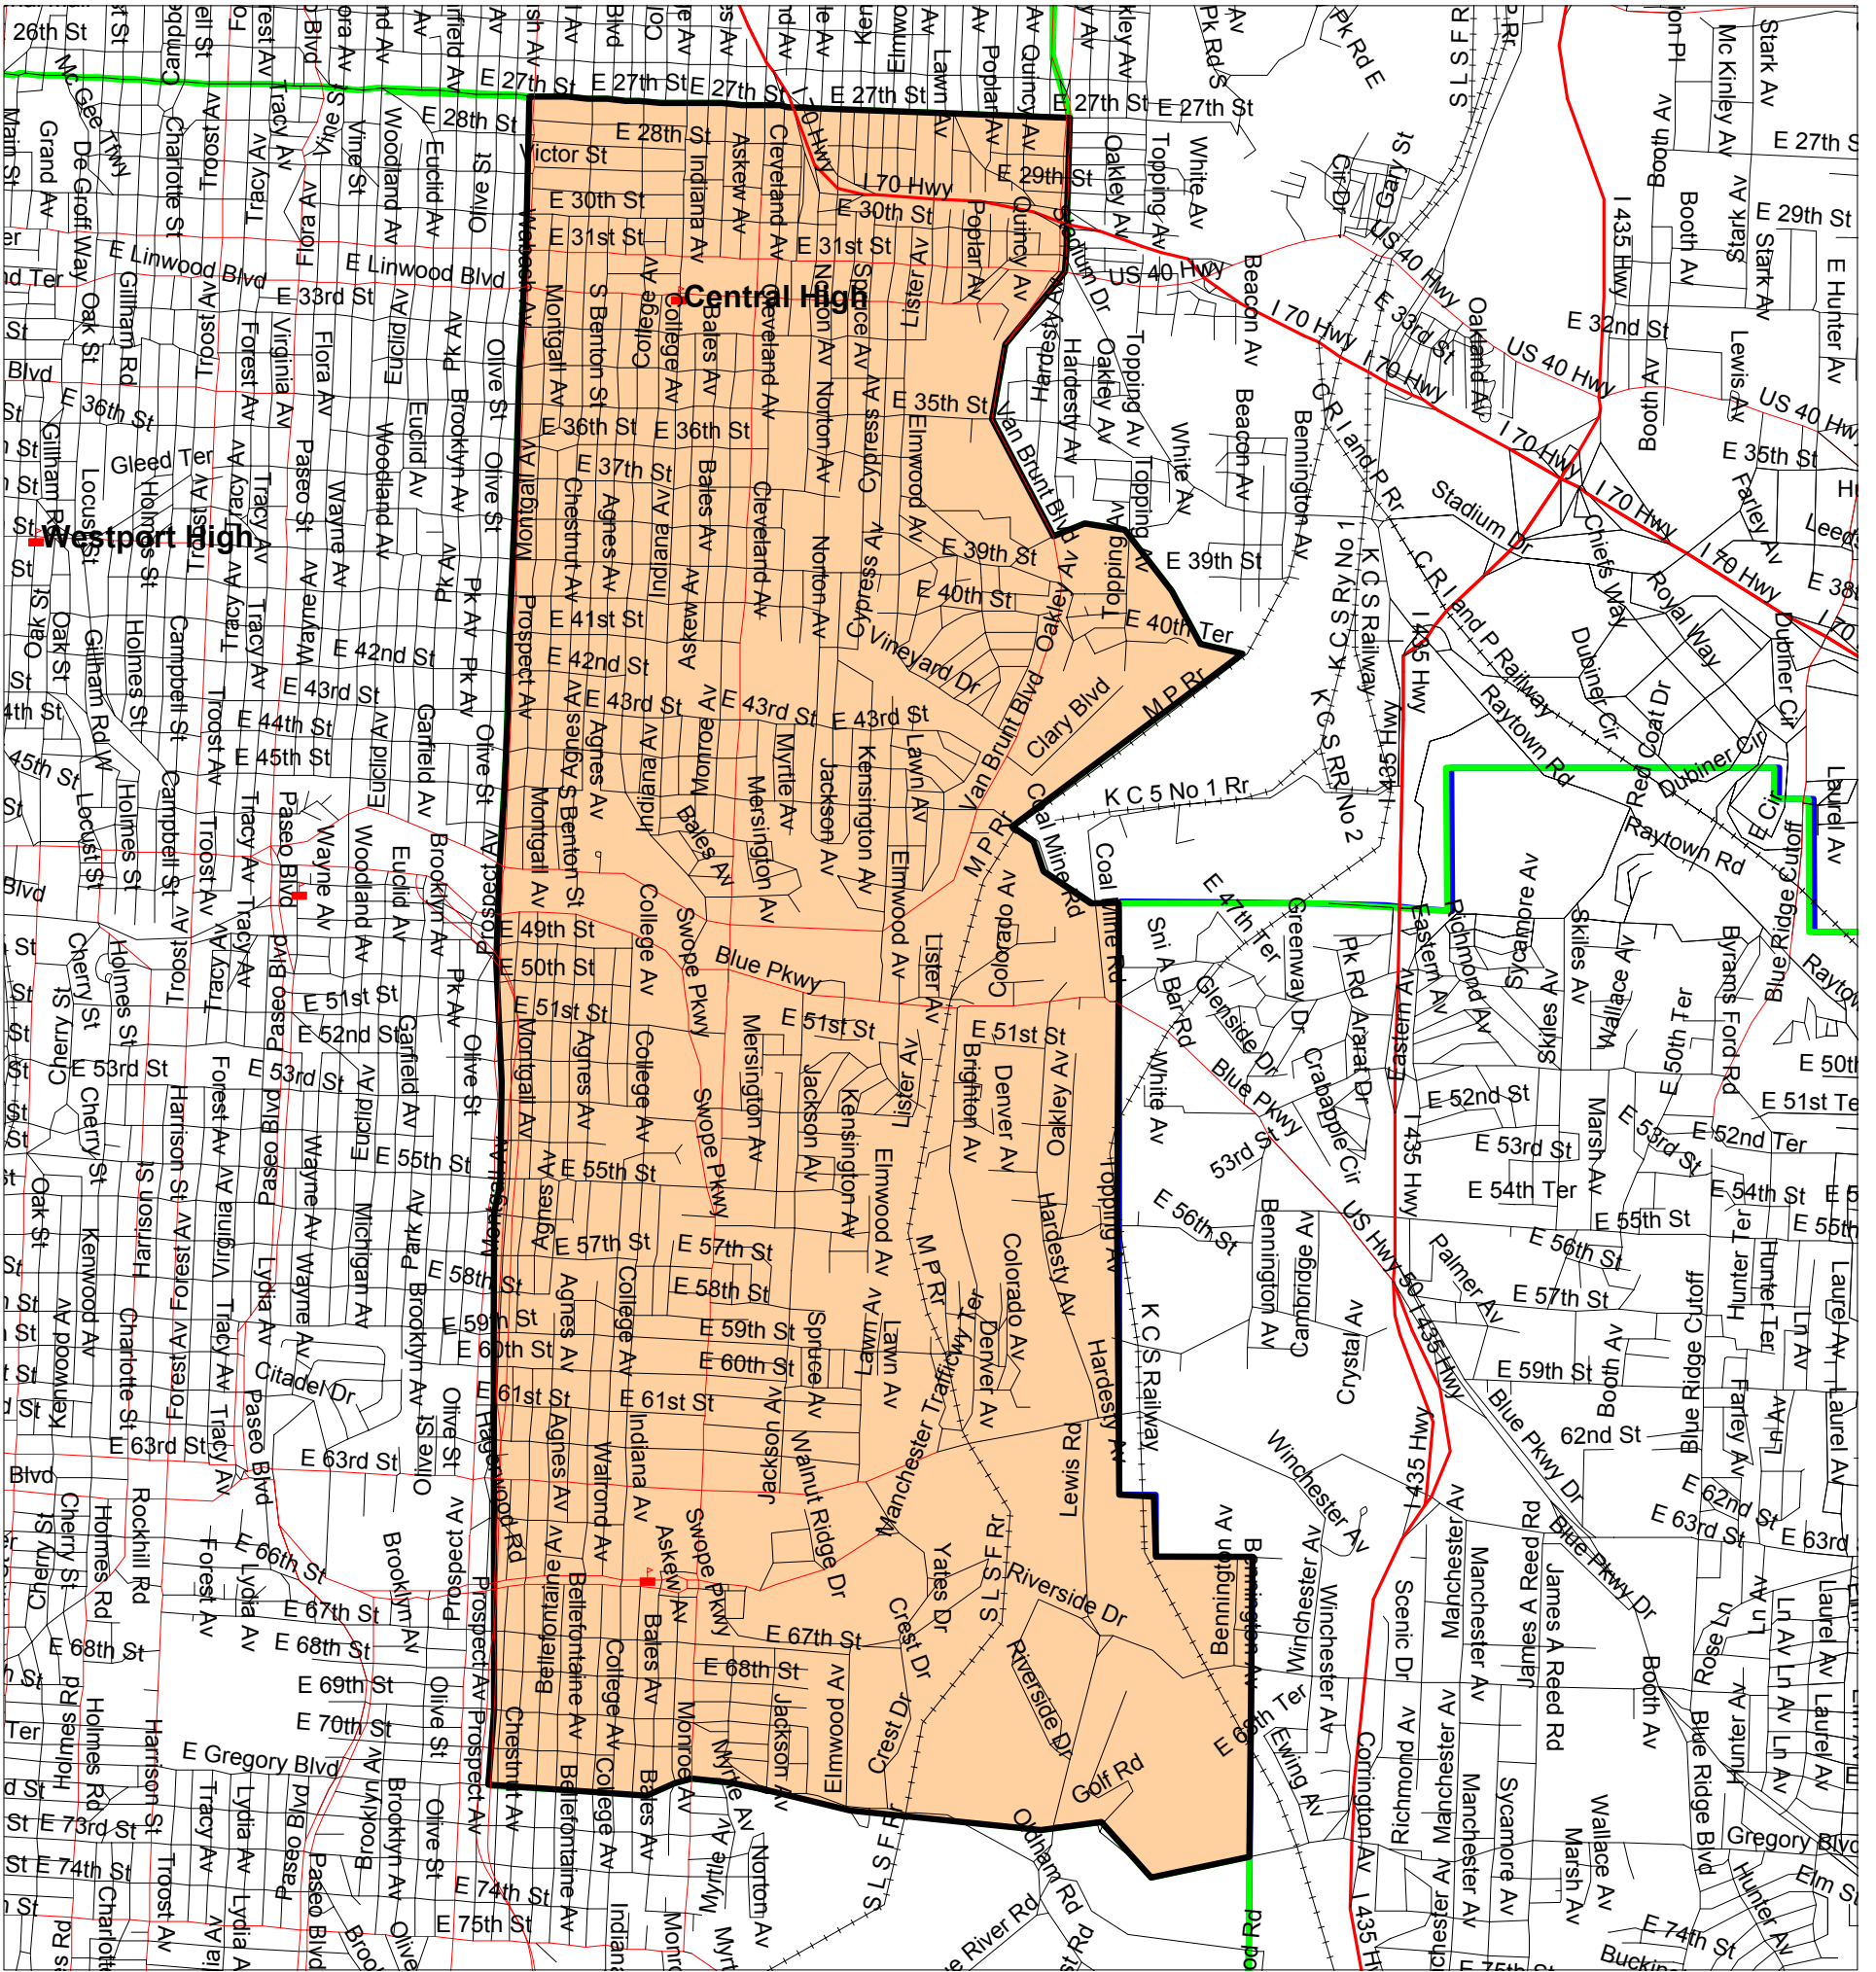

## Kansas City Missouri School District Central High School Boundary

### CENTRAL HIGH SCHOOL ATTENDANCE BOUNDARY

Starting at Gregory Blvd and Prospect, north to 27th St, east on 27th St to Van Brunt Blvd, south on Van Brunt Blvd to Leeds Tfwy, east on Leeds Tfwy to Leeds Tfwy & Topping, southeast to a point east of 40th Ter & MP Railroad, southwest on MP Railroad to Coal Mine Rd & MP Railroad, southeast on Coal Mine Rd to District Boundary, south on District Boundary line to Gregory Blvd, west on Gregory Blvd to Prospect.