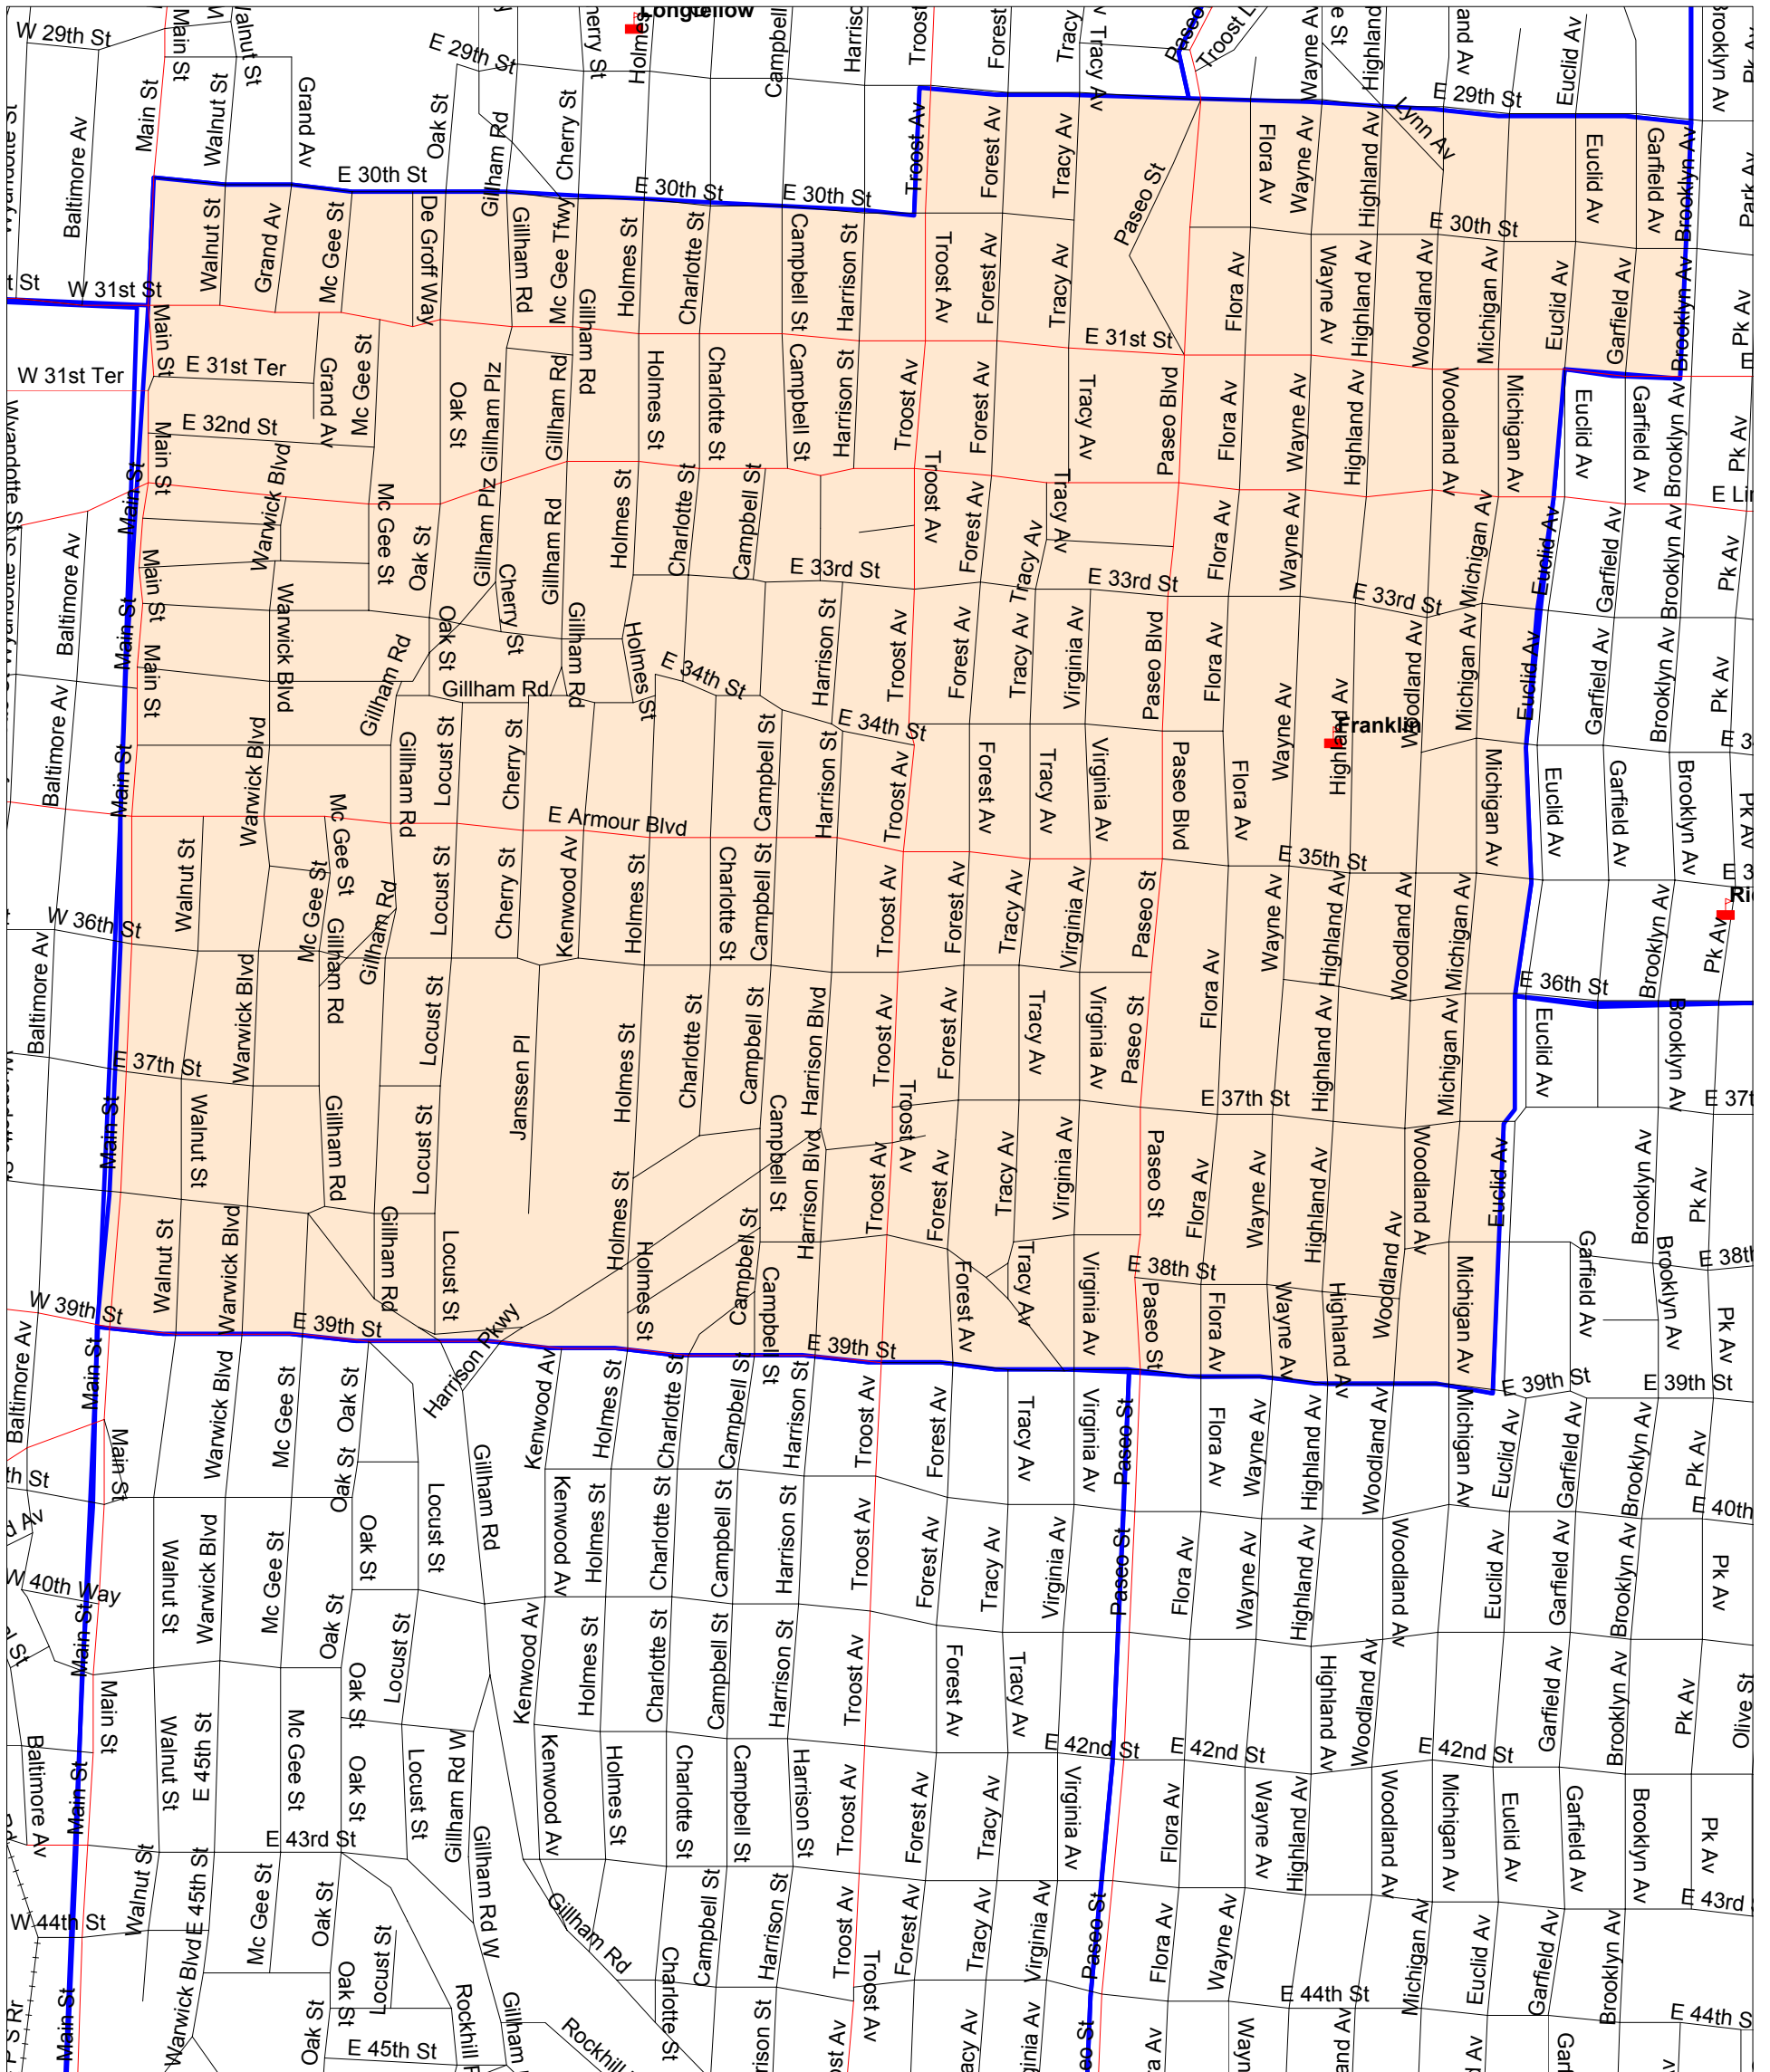

Kansas City Missouri School District

Franklin K-8 Boundary

FRANKLIN ELEMENTARY SCHOOL BOUNDARY

Starting at 39th St & Main St, north on Main St to 30th St, east on 30th St to Troost Ave, north on Troost Ave to 29th St, east on 29th St to Garfield Ave, south on Garfield Ave to 31st St, west on 31st St to Euclid Ave, south on Euclid Ave to 39th St, west of 39th St to Main St.