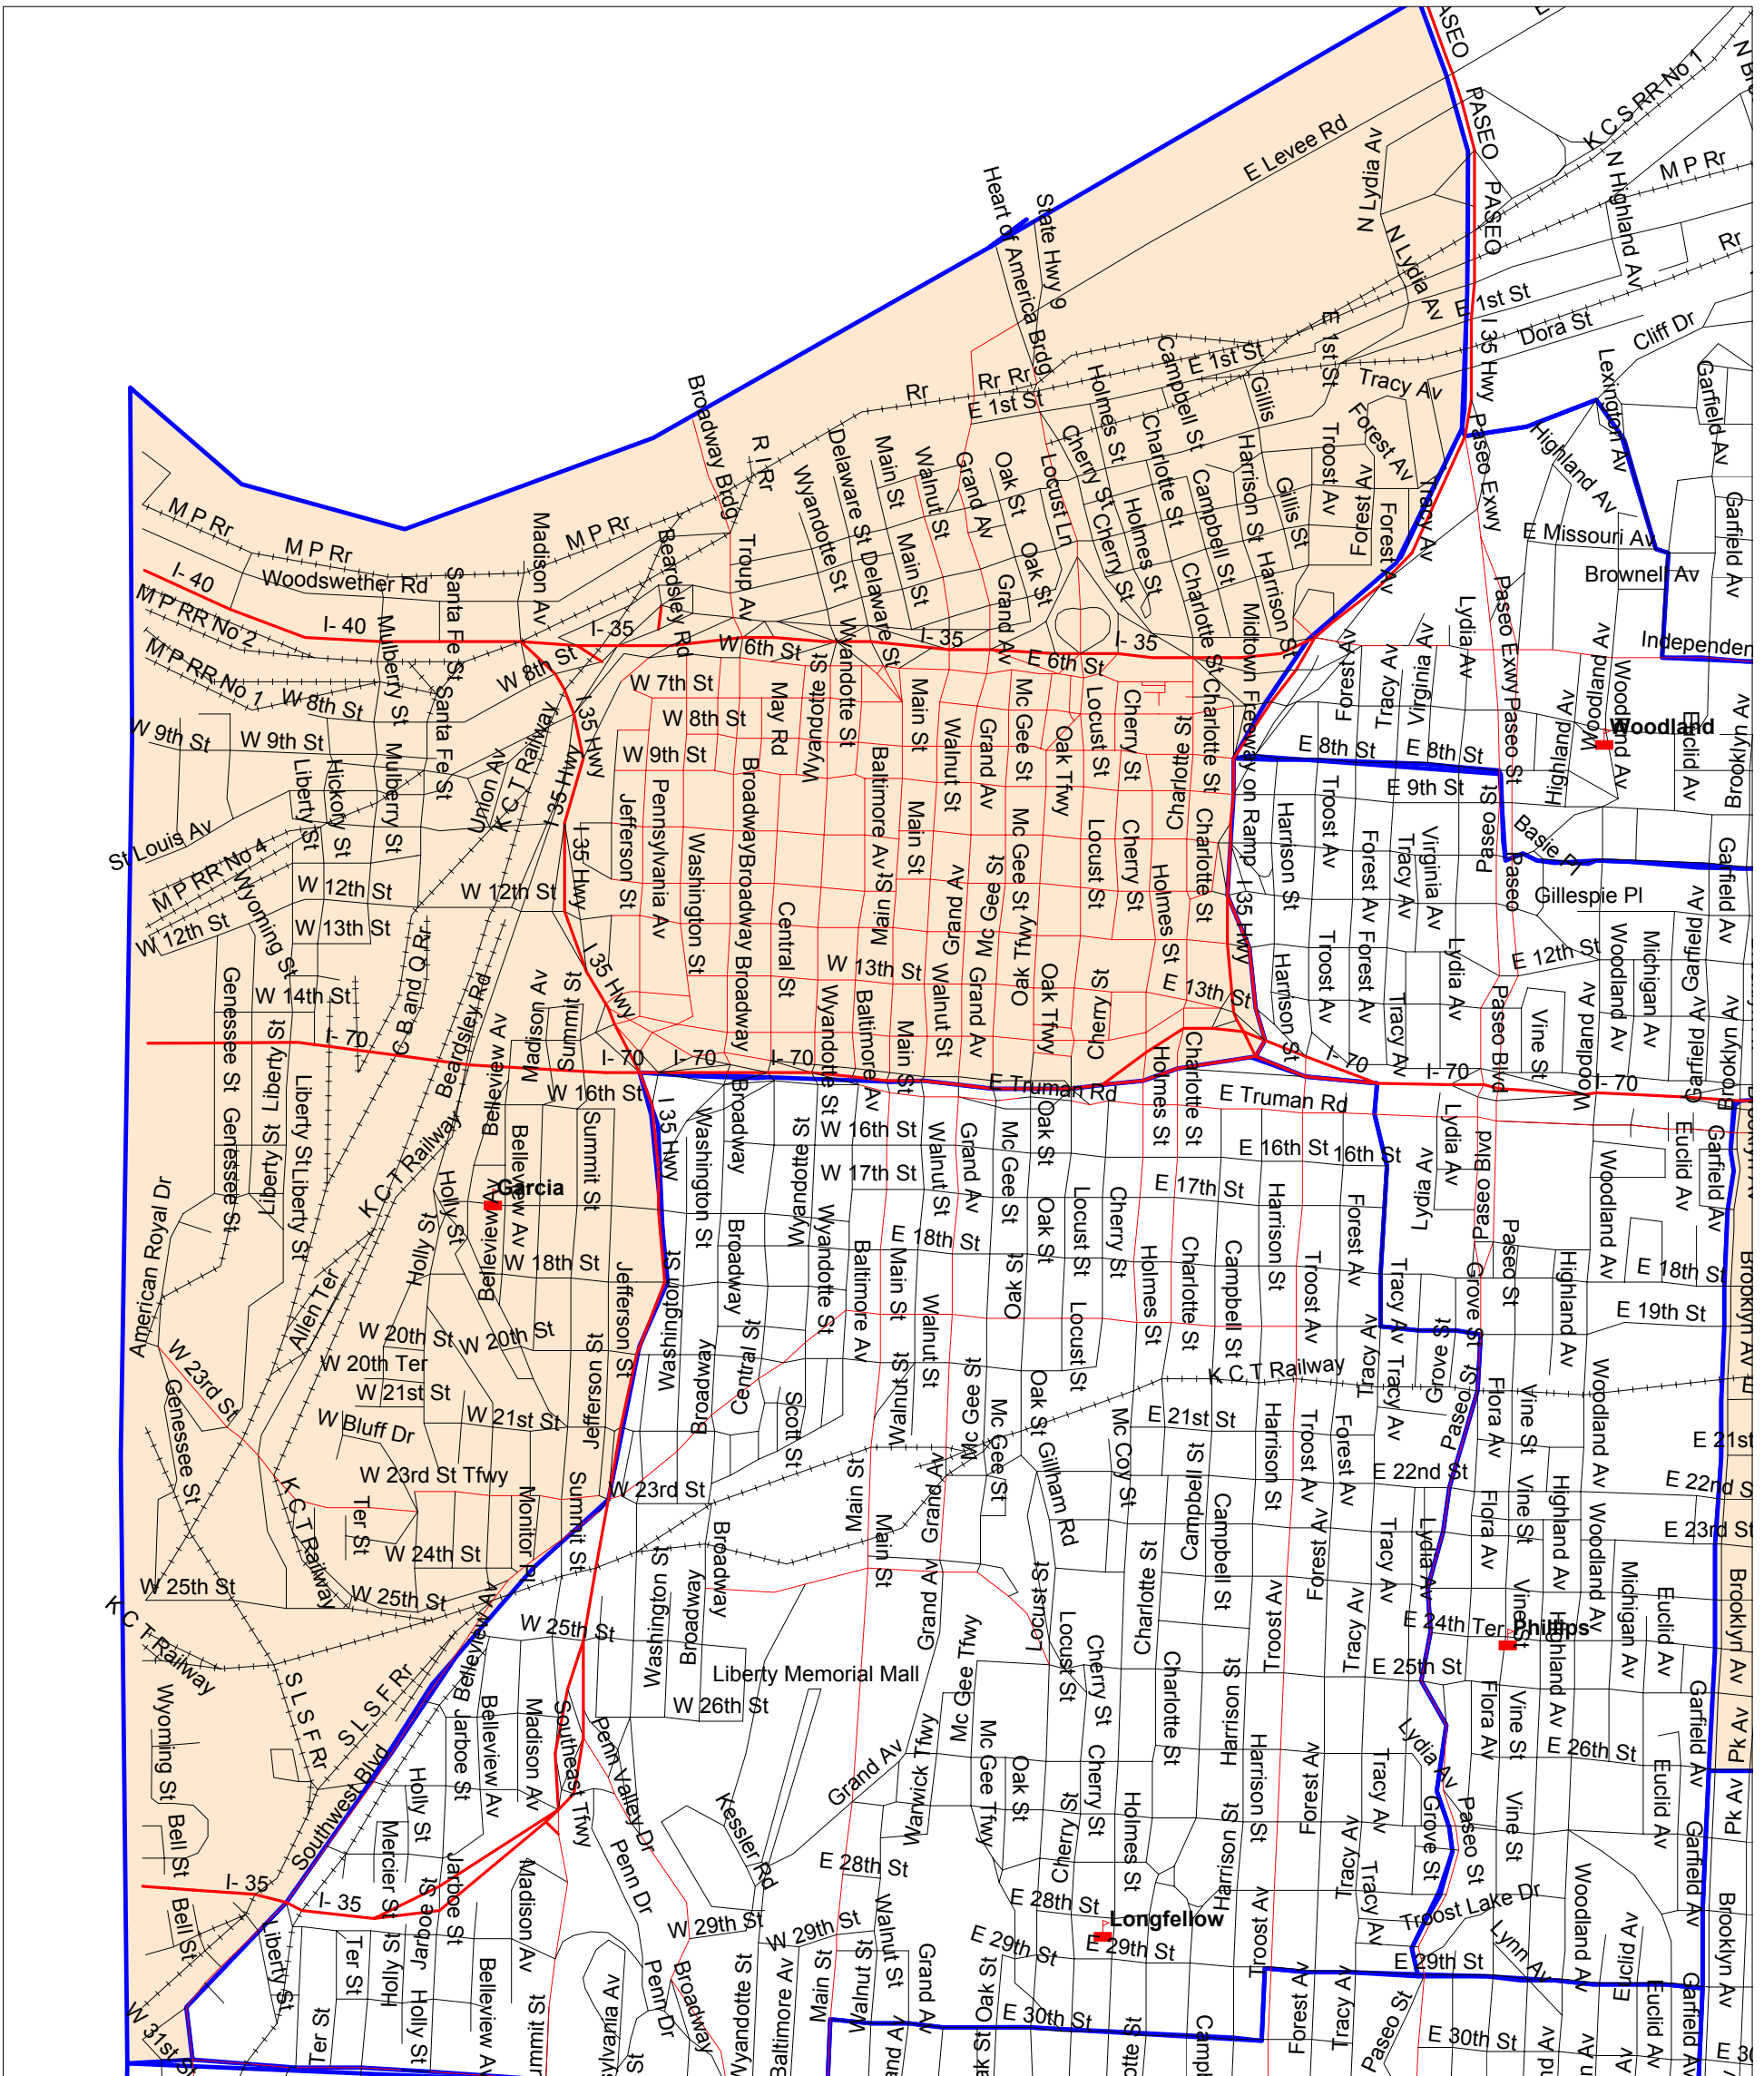

# Kansas City Missouri School District Garcia K-8 Boundary

**GARCIA ELEMENTARY SCHOOL BOUNDARY**

Starting at 31st St & State Line Rd, north on State Line Rd to a point north at the Missouri River, east on the Missouri River to I-35, south on I-35 to I-70, west on I-70 to I-35, south on I-35 to Southwest Blvd, southwest on Southwest Blvd to Roanoke Rd, south on Roanoke Rd to 31st St, west on 31st St to State Line Rd.