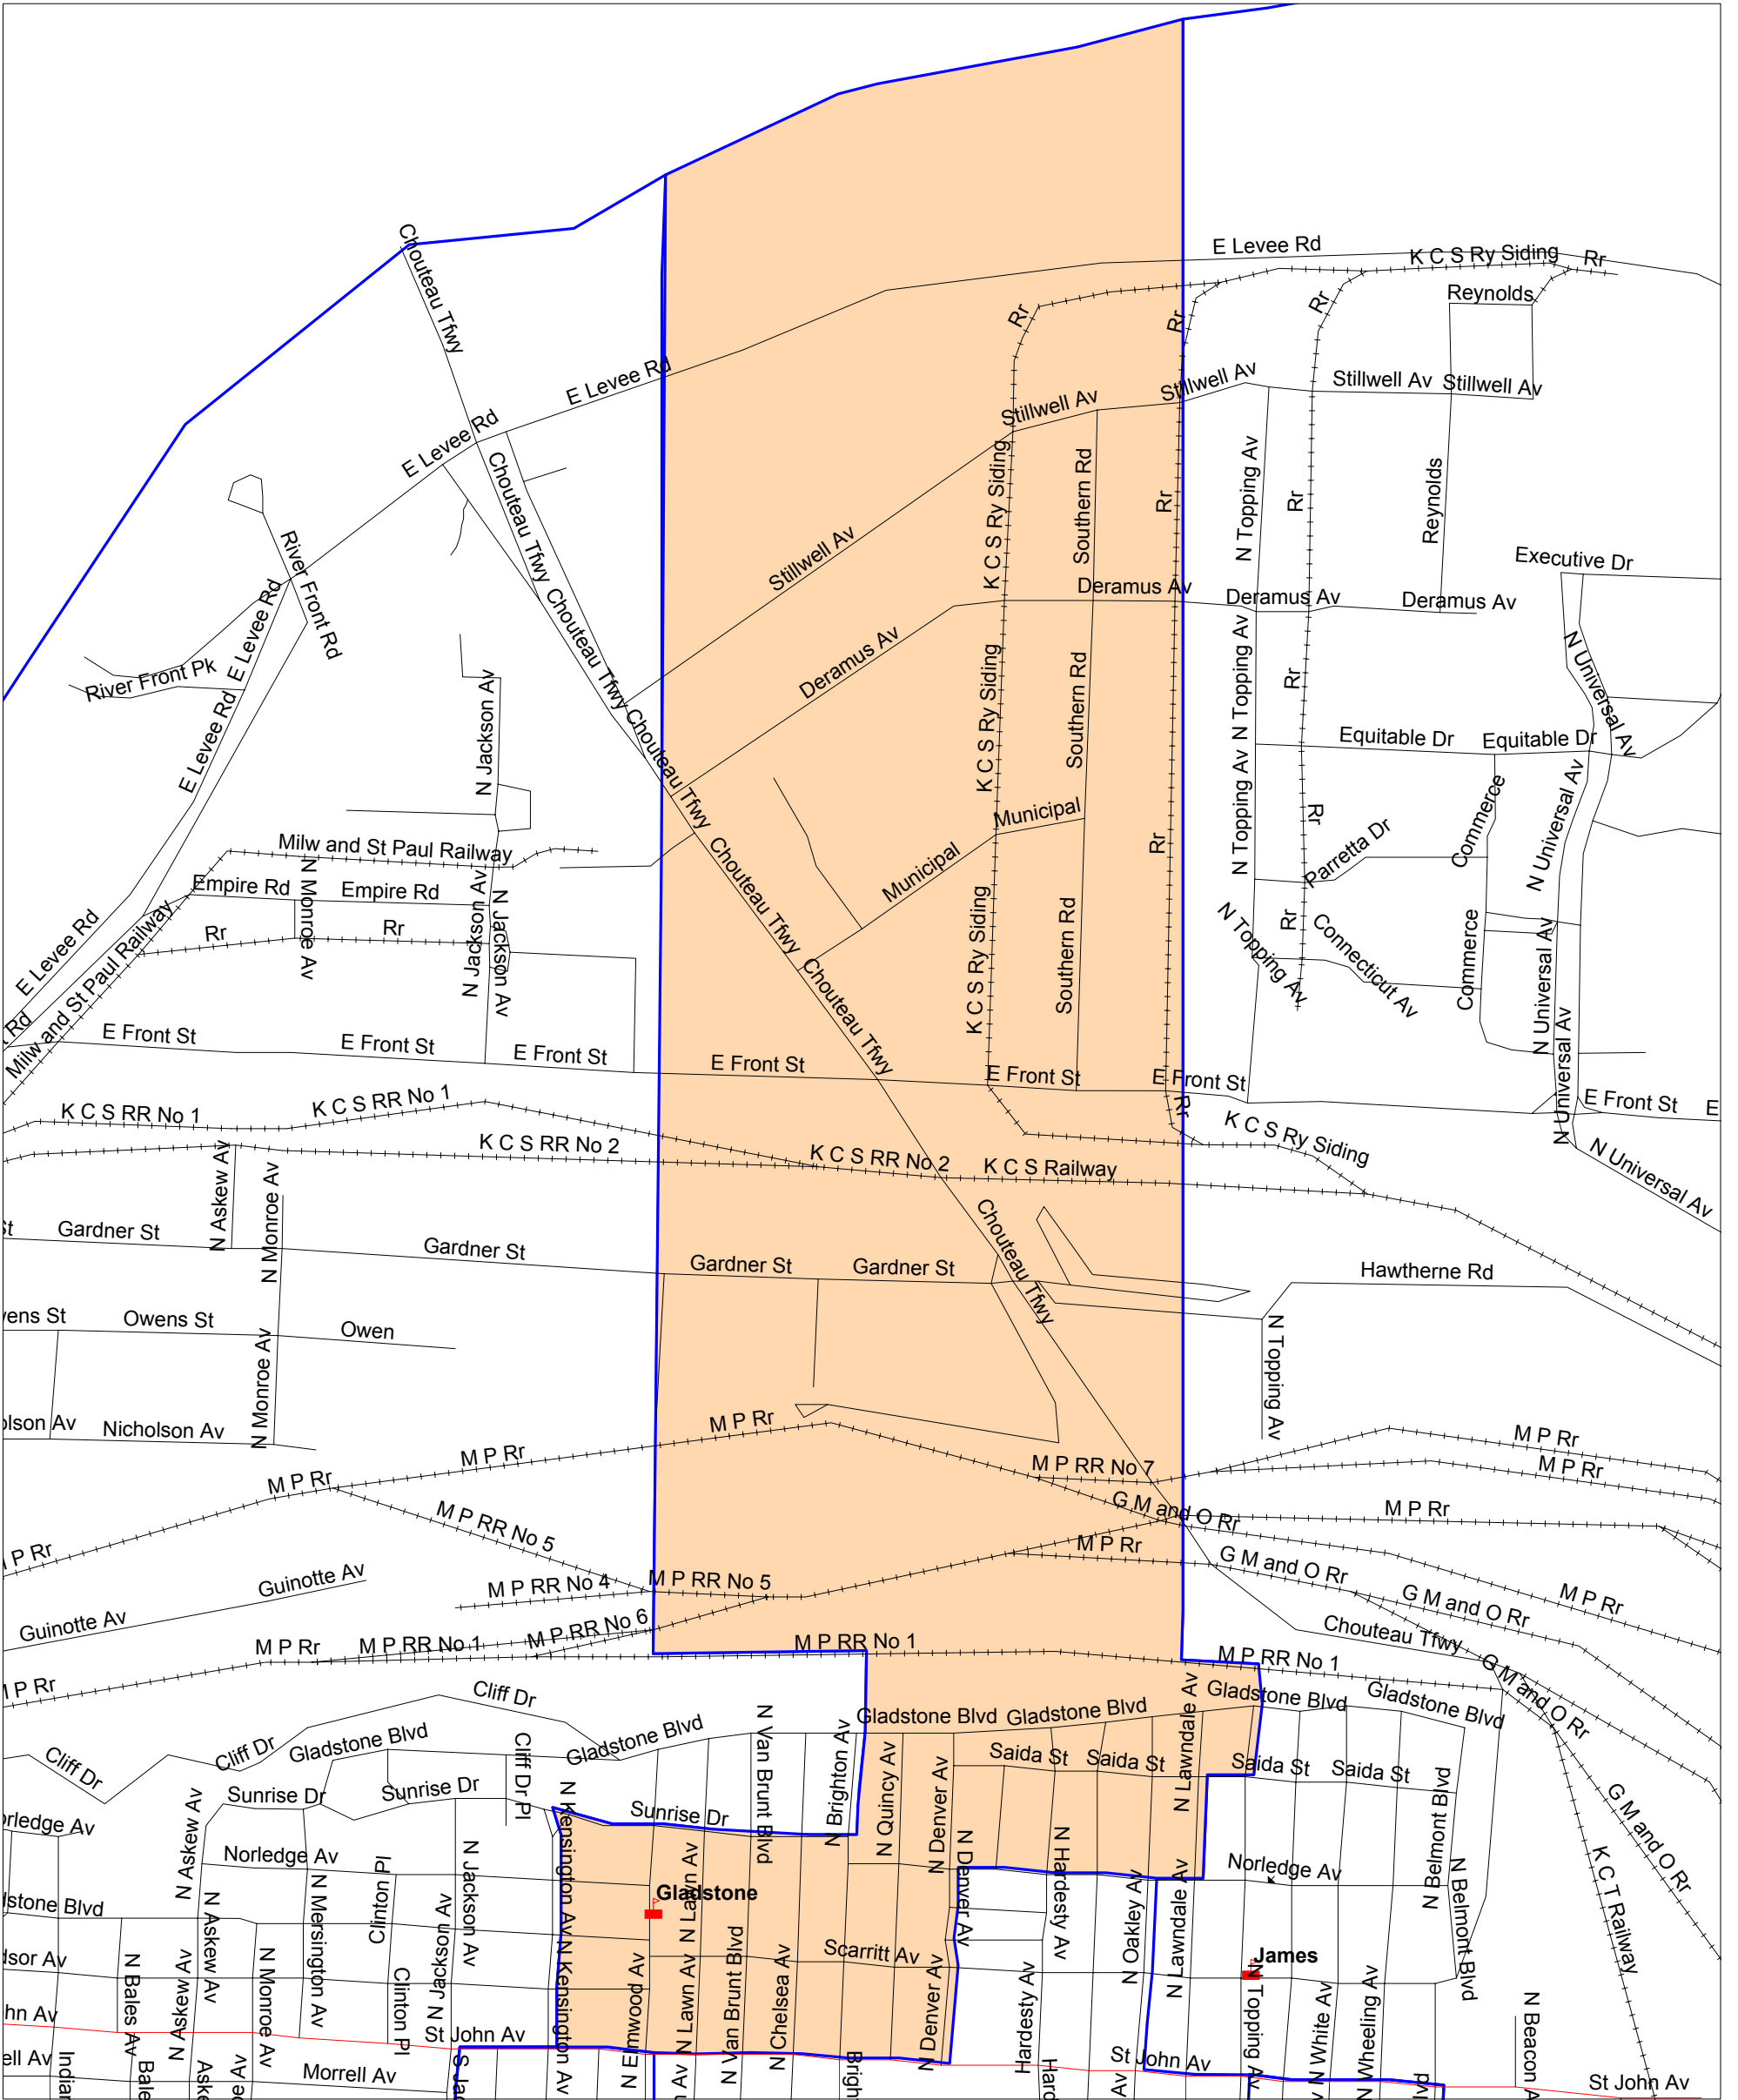

# Kansas City Missouri School District Gladstone Elementary Boundary

**GLADSTONE ELEMENTARY SCHOOL BOUNDARY**

Starting at St John Ave & Kensington Ave, north on Kensington to Sunrise Dr, east on Sunrise Dr to Brighton Ave, north on Brighton Ave to MP Railroad, west on MP Railroad to a point north of Elmwood Ave, north to Missouri River, east on the Missouri River to a point north of Lawndale, south to a point north of Lawndale at MP Railroad, east to a point north of Topping Ave, south to Topping Ave & Saida, west on Saida to Lawndale Ave, south on Lawndale Ave to Norledge Ave, west on Norledge Ave to Denver Ave, south on Denver Ave to St John Ave, west on St John Ave to Kensington Ave.