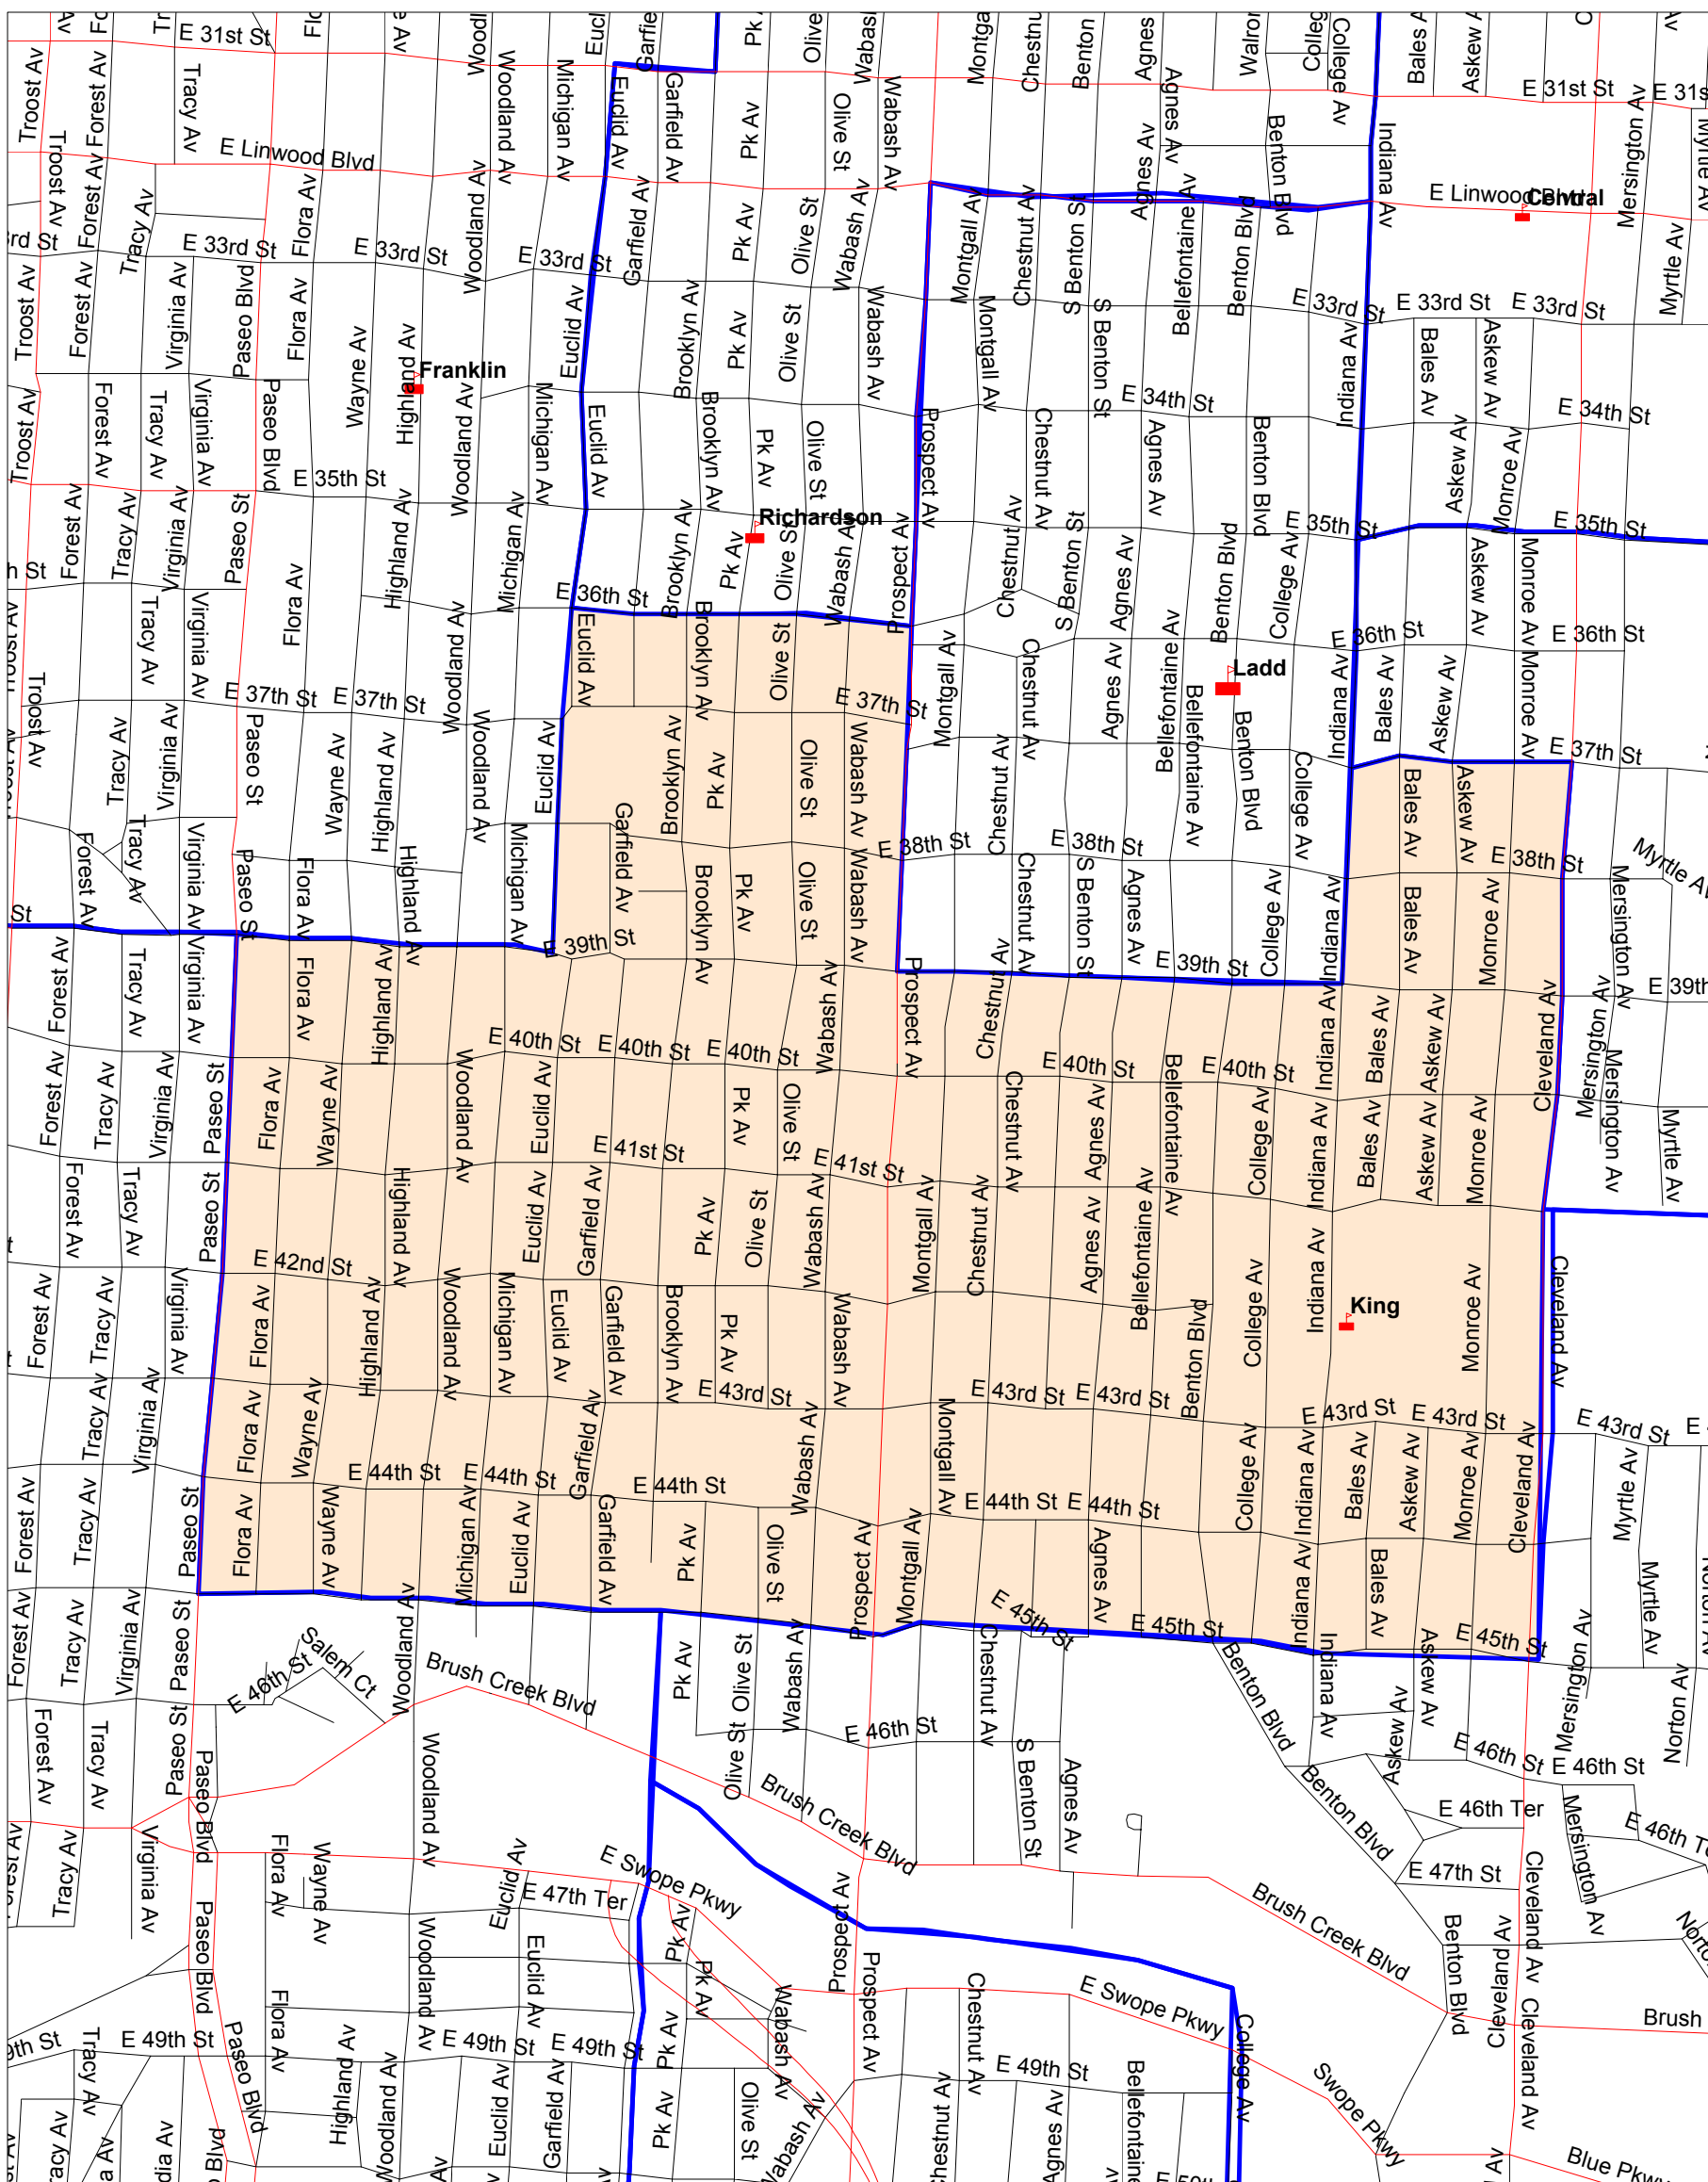

Kansas City Missouri School District King K-8 Boundary

KING ELEMENTARY SCHOOL BOUNDARY

Starting at 45th St & Paseo Blvd, north on Paseo Blvd to 39th St, east on 39th St to Euclid Ave, north on Euclid Ave to 36th St, east on 36th St to Prospect Ave, south on Prospect Ave to 39th St, east on 39th St to Indiana Ave, north on Indiana Ave to 37th St, east on 37th St to Cleveland Ave, south on Cleveland Ave to 45th St, west on 45th St to Paseo Blvd.

Prepared 10/1/08
File: King.wor