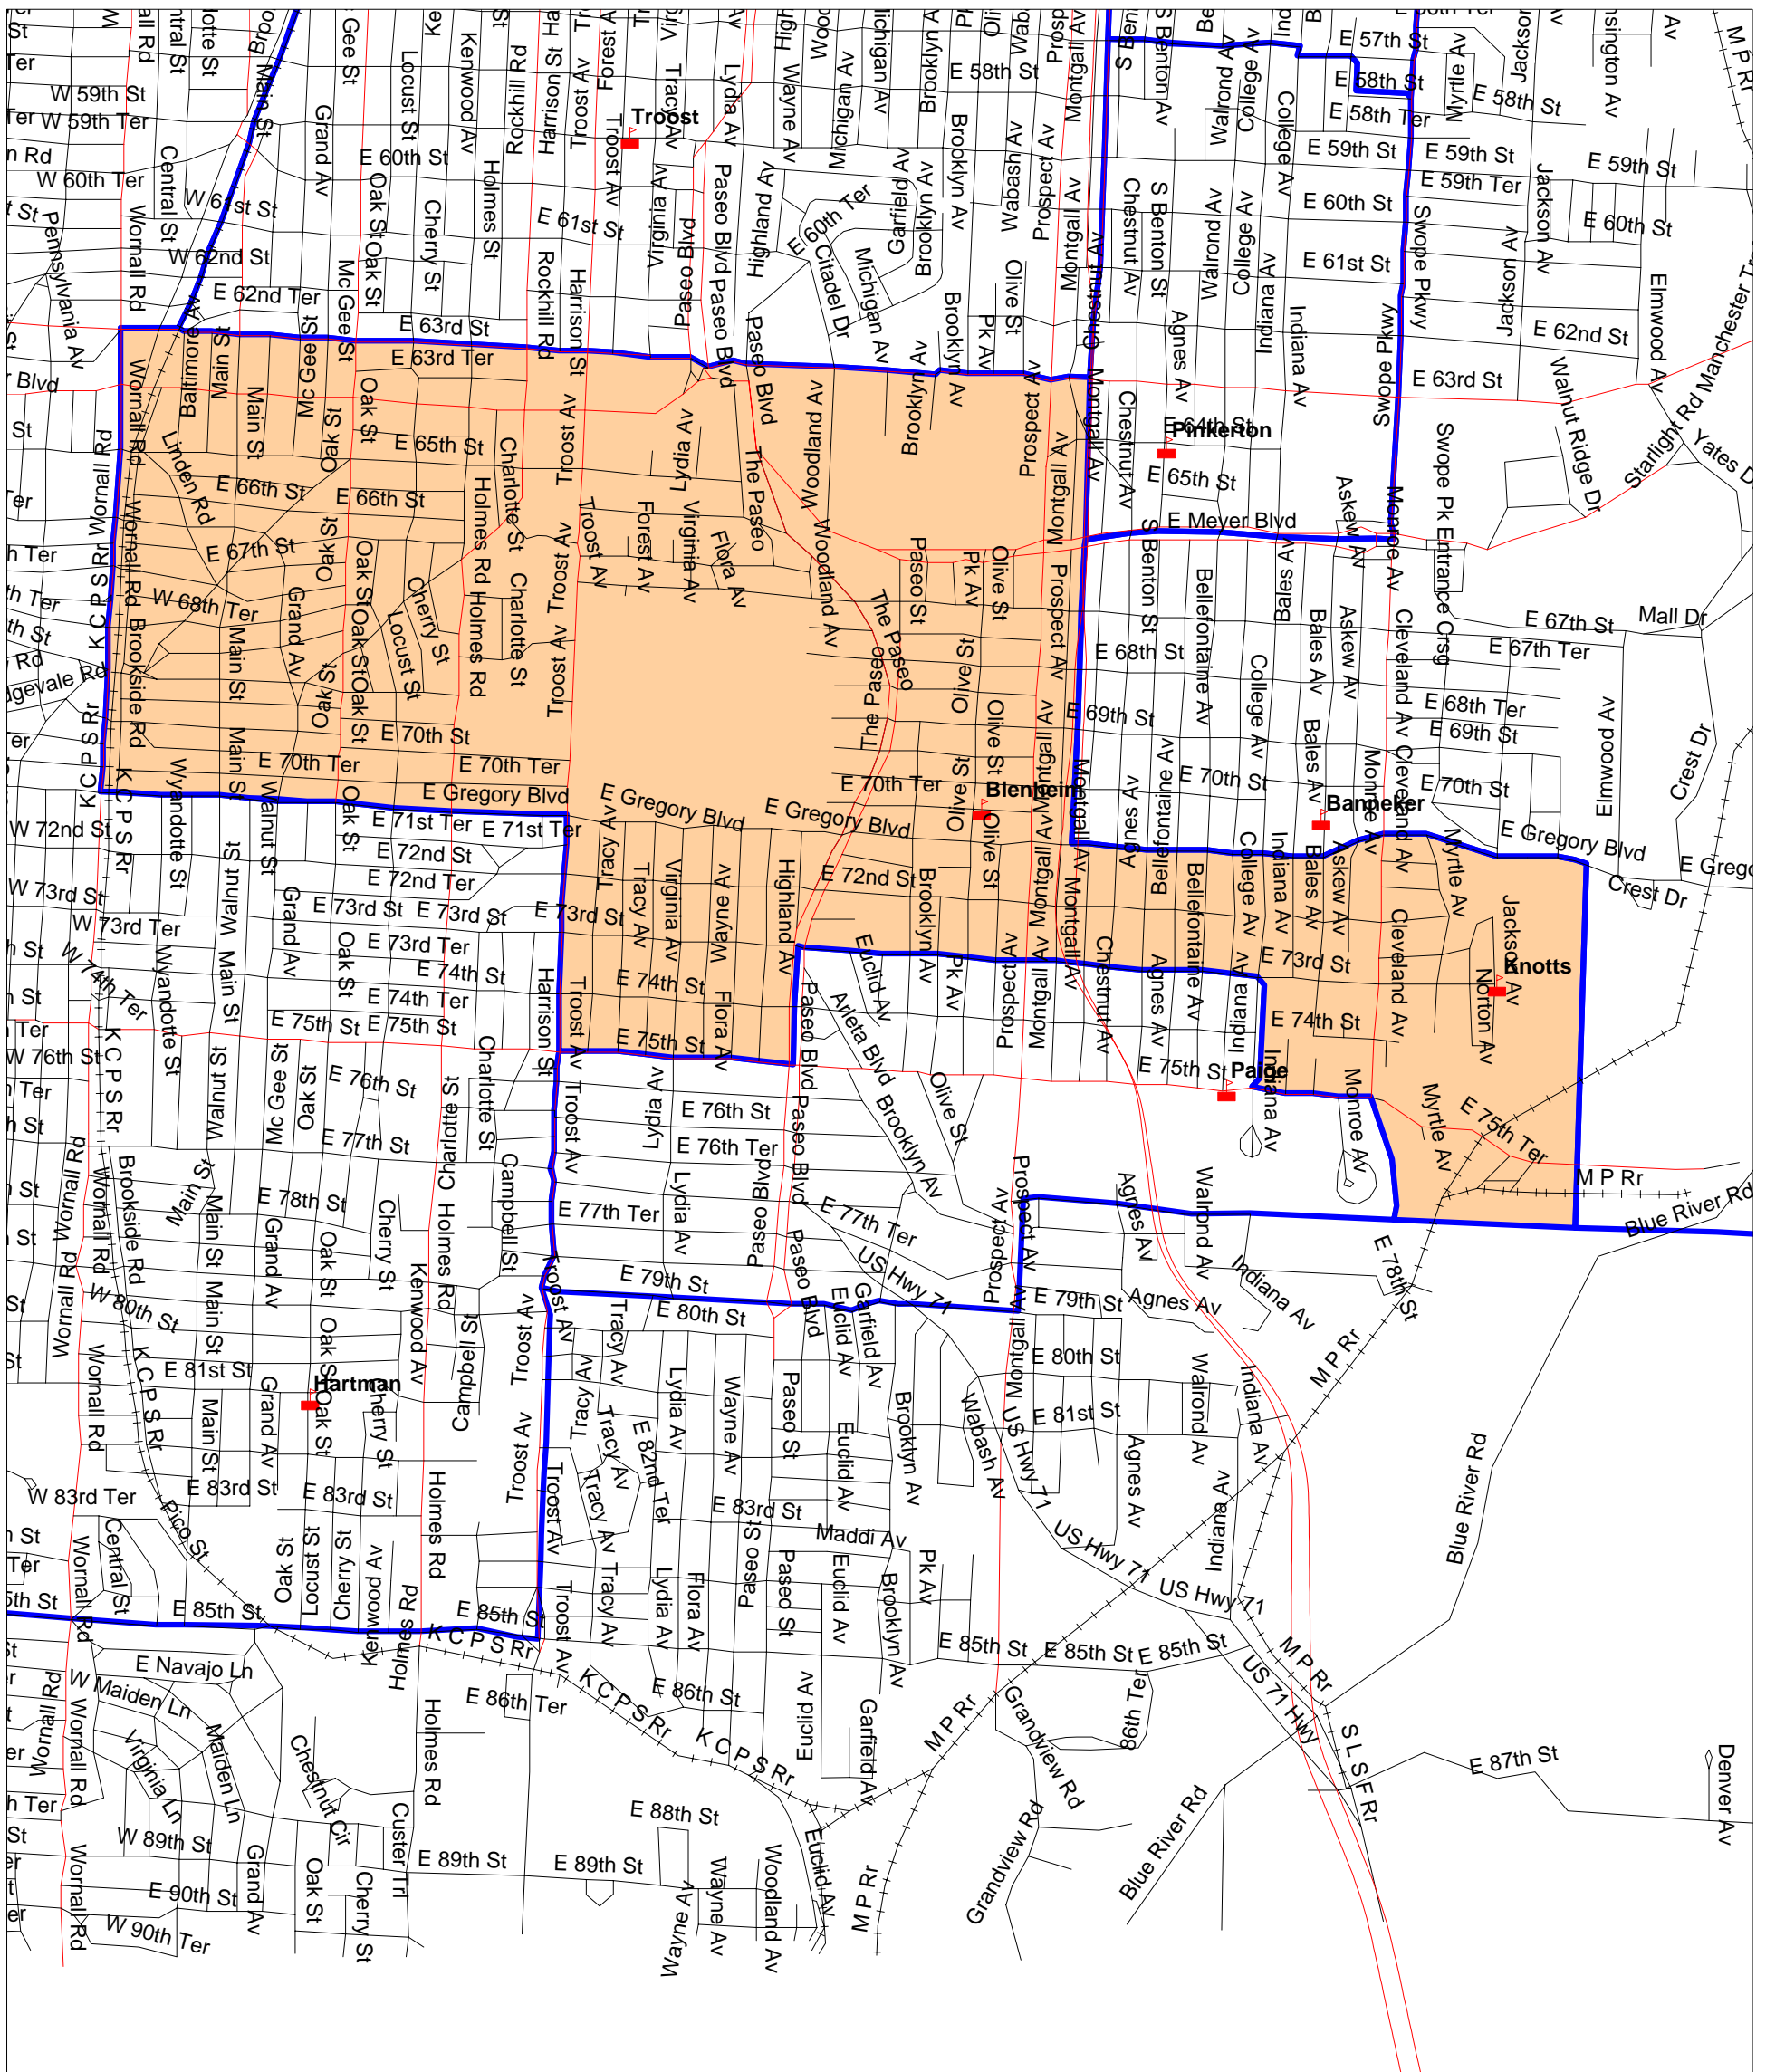

## Kansas City Missouri School District (Blenheim) at Knotts K-5 Boundary

### KNOTTS K-5 ELEMENTARY SCHOOL BOUNDARY

Starting at Gregory Blvd & Wornall, go North on Wornall to 63rd St, East on 63rd St to Montgall Ave, South on Montgall Ave to Gregory Blvd, East on Gregory Blvd to the Eastern edge of KCMSD Boundary, South on KCMSD Boundary to a Point north of Blue River Rd, West to MP Railroad, Northwest to Cleveland Ave & 75th St, West on 75th St to Indiana, North on Indiana Ave to 73rd St, West on 73rd St to Paseo, South on Paseo Blvd to 75th St, West on 75th St to Troost, North on Troost to Gregory Blvd, West on Gregory Blvd to Wornall.