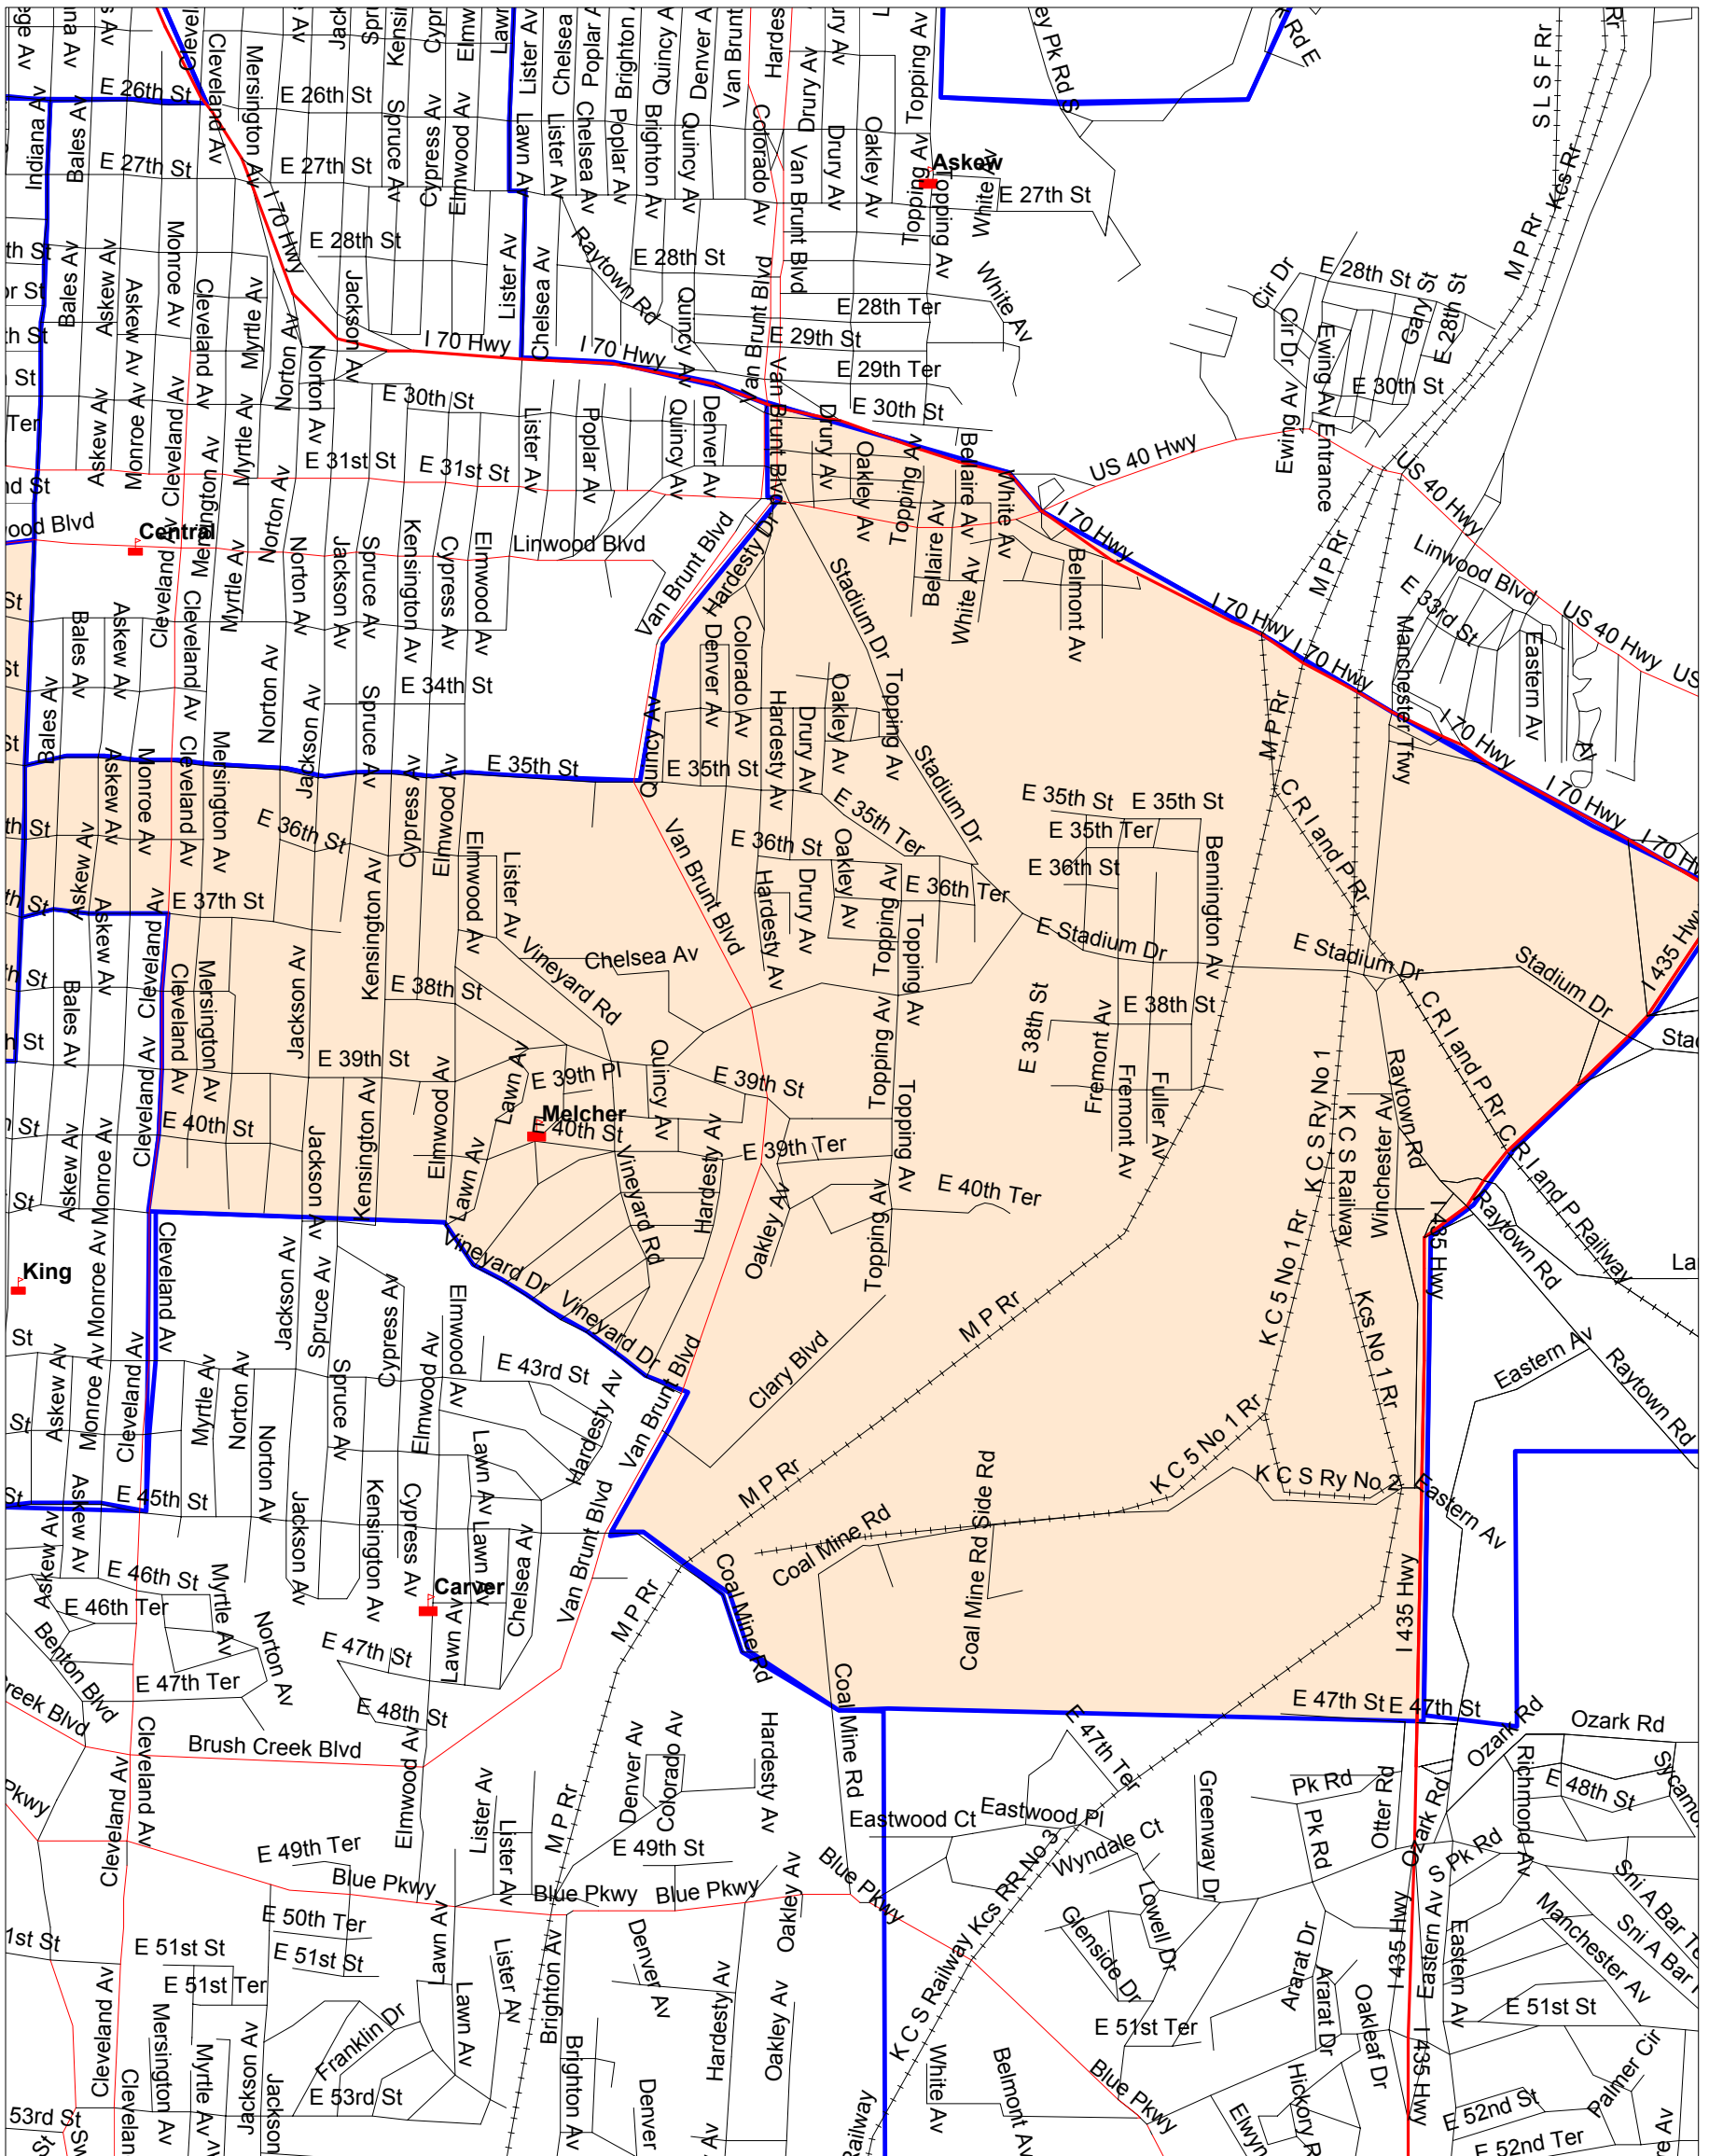

Kansas City Missouri School District

Melcher K-8 Boundary

MELCHER ELEMENTARY SCHOOL BOUNDARY

Starting at 41st St & Cleveland, north on Cleveland Ave to 37th St, west on 37th St to Indiana Ave, north on Indiana Ave to 35th St, east on 35th St to Van Brunt Blvd, north on Van Brunt Blvd to I-70, east on I-70 to I-435, south on I-435 to 47th St, west on 47th St to Coal Mine Rd, northwest on Coal Mine Rd to Van Brunt Blvd, north on Van Brunt Blvd to Vineyard Dr, northwest on Vineyard Dr to 41st St, west on 41st St to Cleveland Ave.