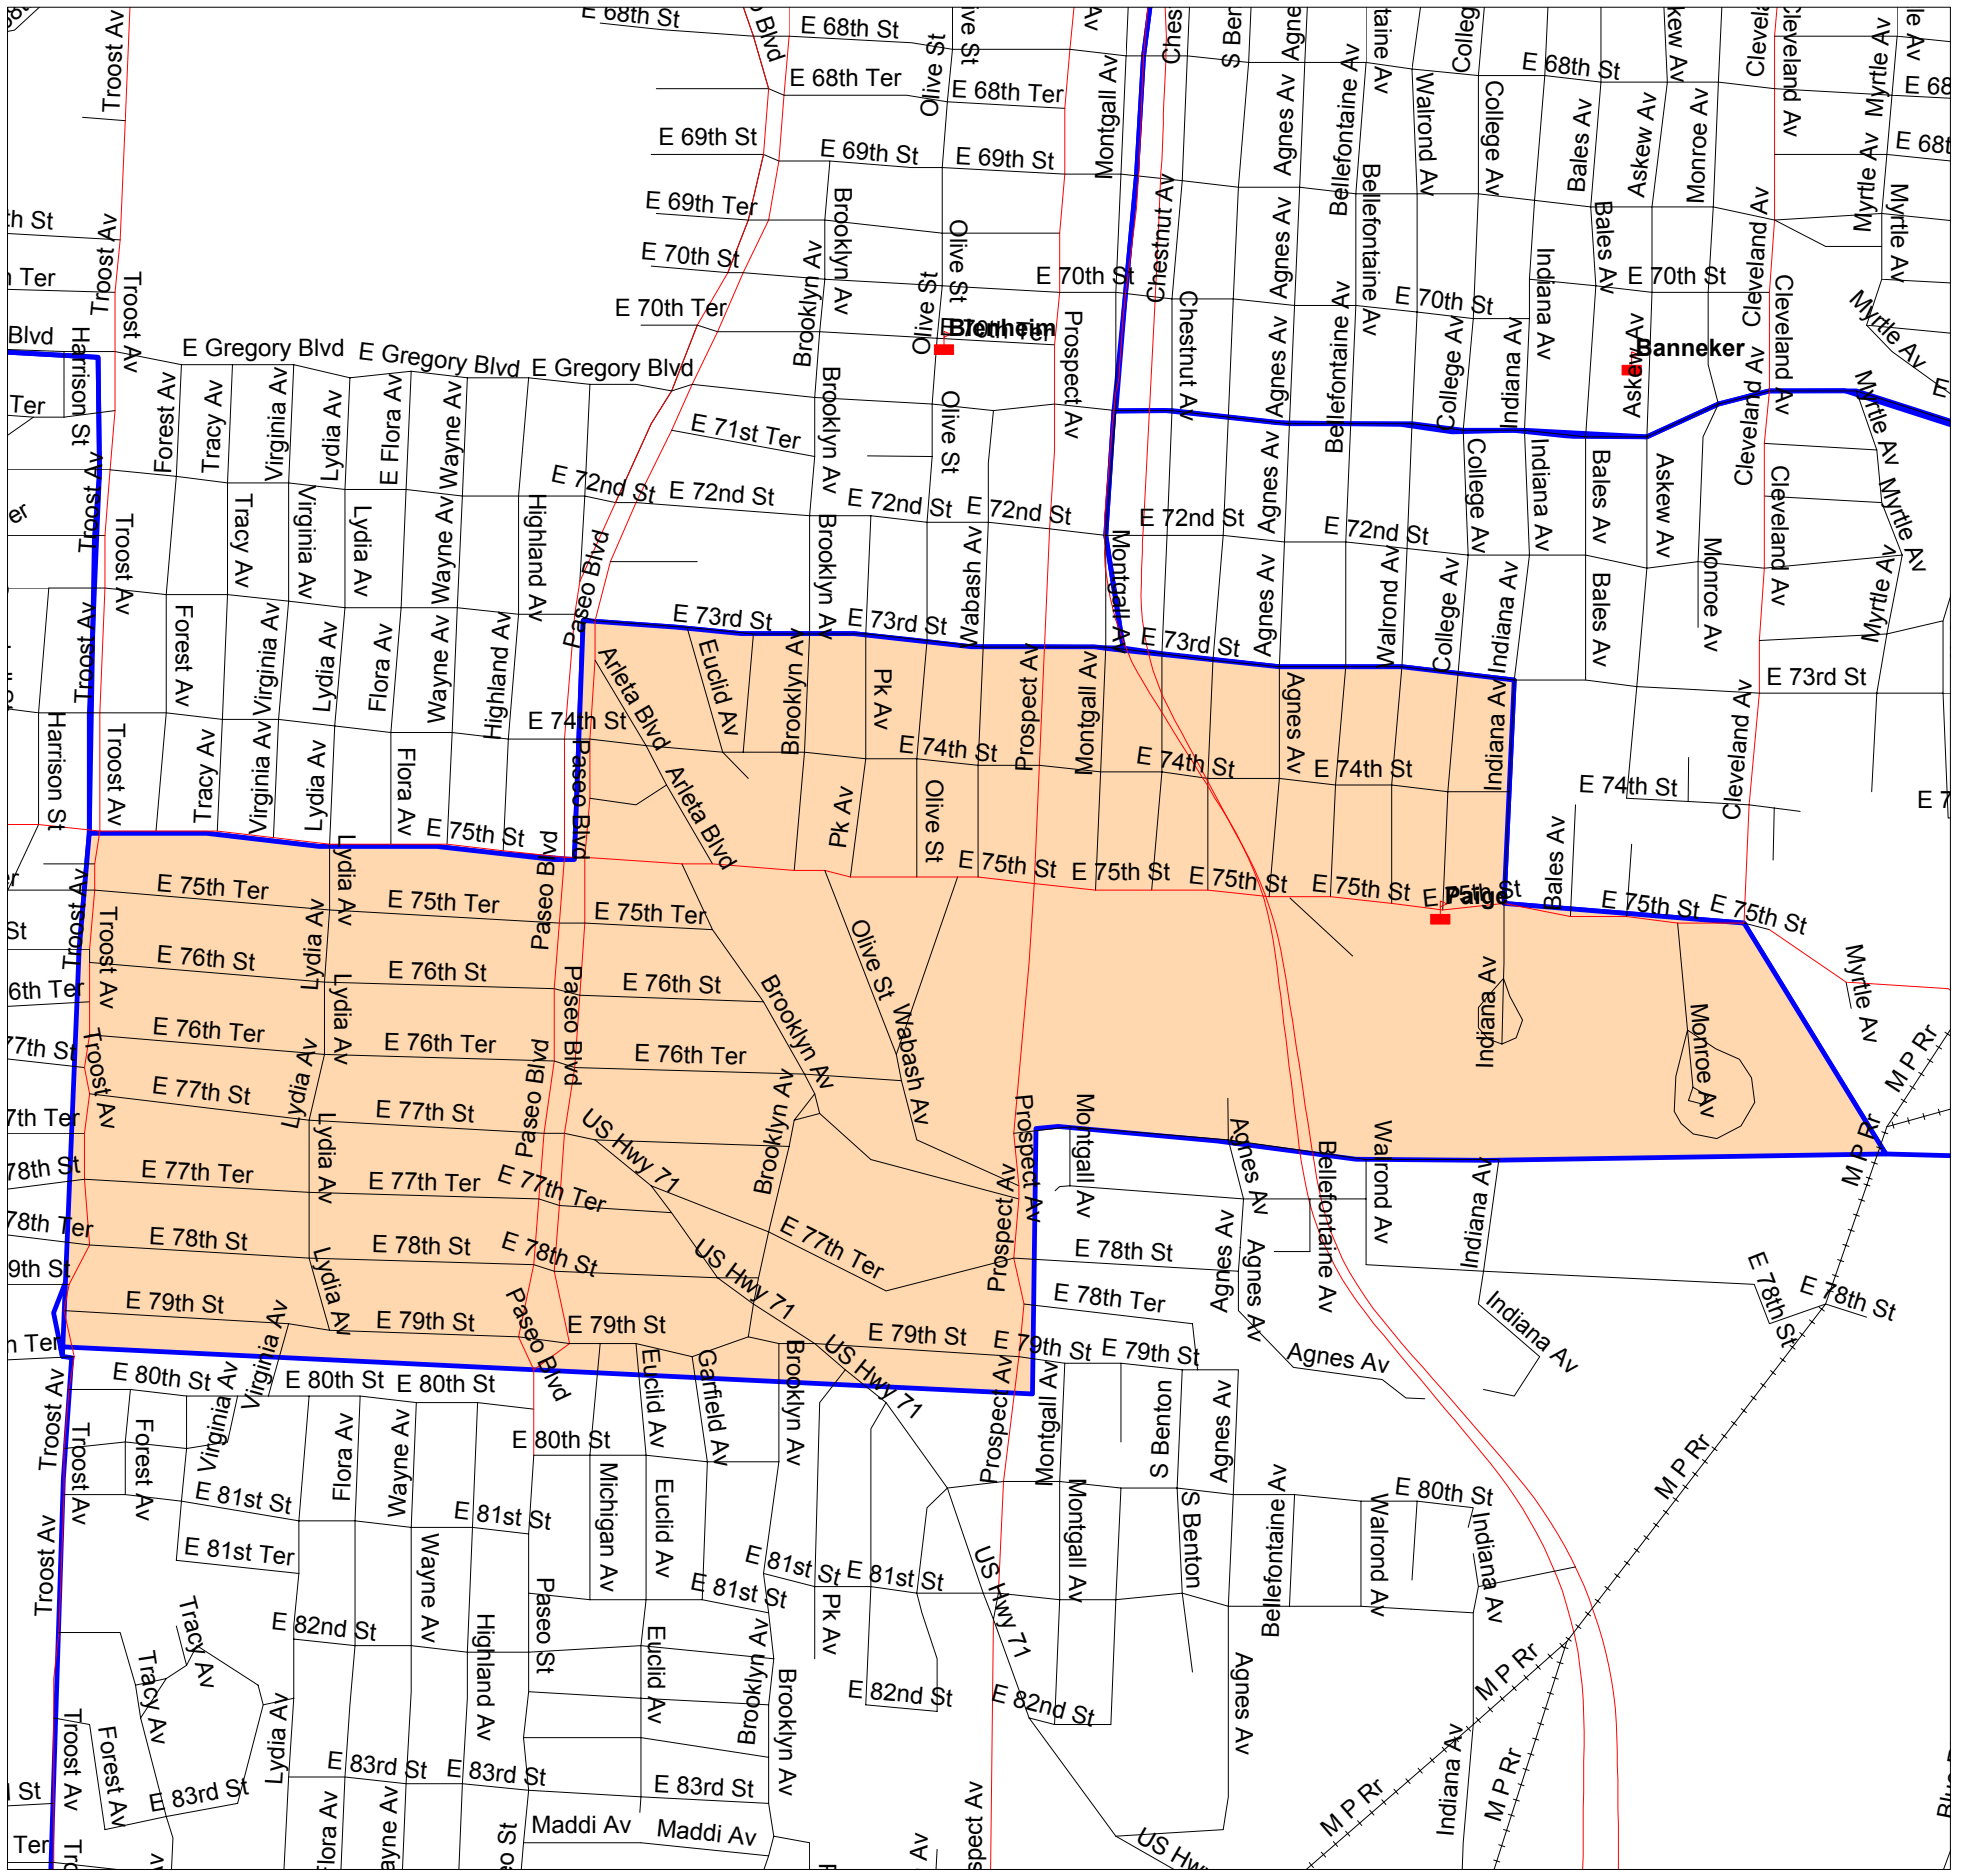

# Kansas City Missouri School District Paige K-8 Boundary

**PAIGE ELEMENTARY SCHOOL BOUNDARY**

Starting at Troost Ave & 75th St, east on 75th St to Paseo Blvd, north on Paseo Blvd to 73rd St, East on 73rd St to Indiana Ave, south on Indiana Ave to 75th St, east on 75th St to Monroe, southeast to a point at MP Railroad and Myrtle, west to a point at 77th St & Prospect, south on Prospect to the south KCMSD Boundary, west to Troost.