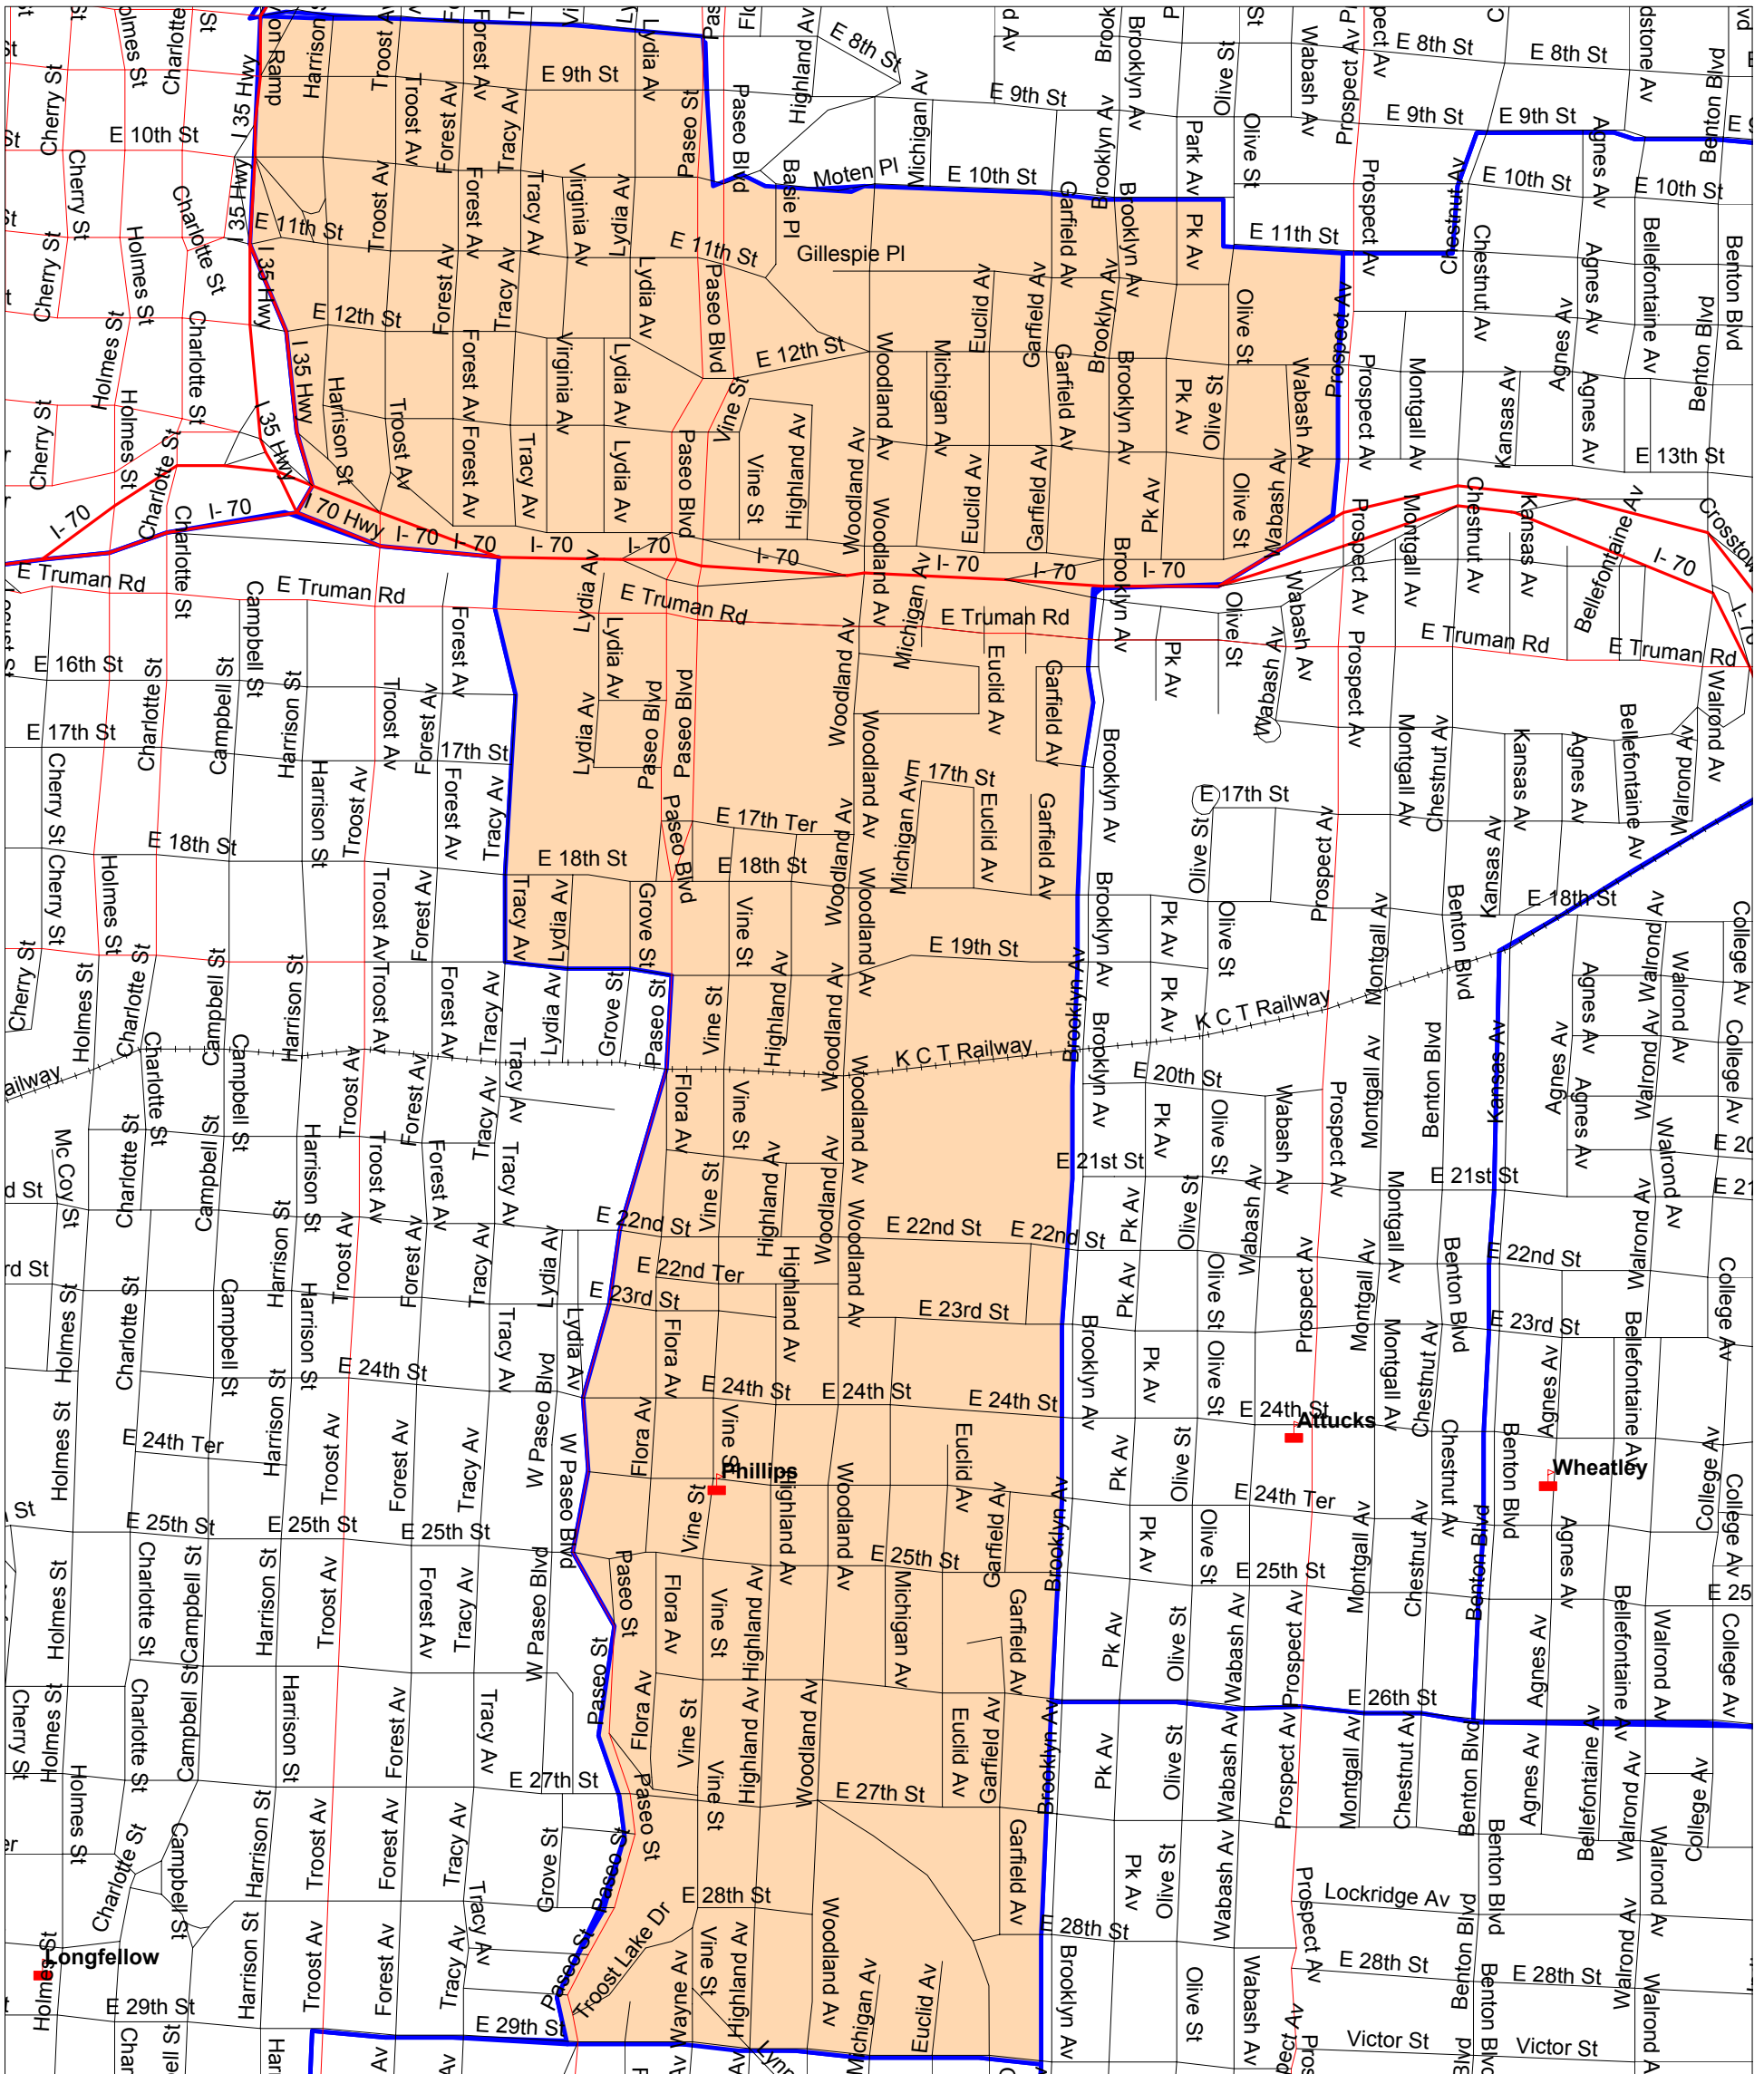

Kansas City Missouri School District Phillips K-8 Boundary

PHILLIPS ELEMENTARY SCHOOL BOUNDARY

Starting at 29th St & Paseo, north on Paseo St to 19th St, west on 19th St to Tracy Ave, north on Tracy to I-70, west on I-70 to I-35, north on I-35 to 8th St, east on 8th St to Paseo Blvd, south on Paseo Blvd to 10th St, east on 10th St to Olive, south on Olive St to 11th St, east on 11th St to Prospect, south on Prospect Ave to I-70, west on I-70 to a point north of Brooklyn Ave, south on Brooklyn Ave to 29th St, west on 29th St to Paseo St.