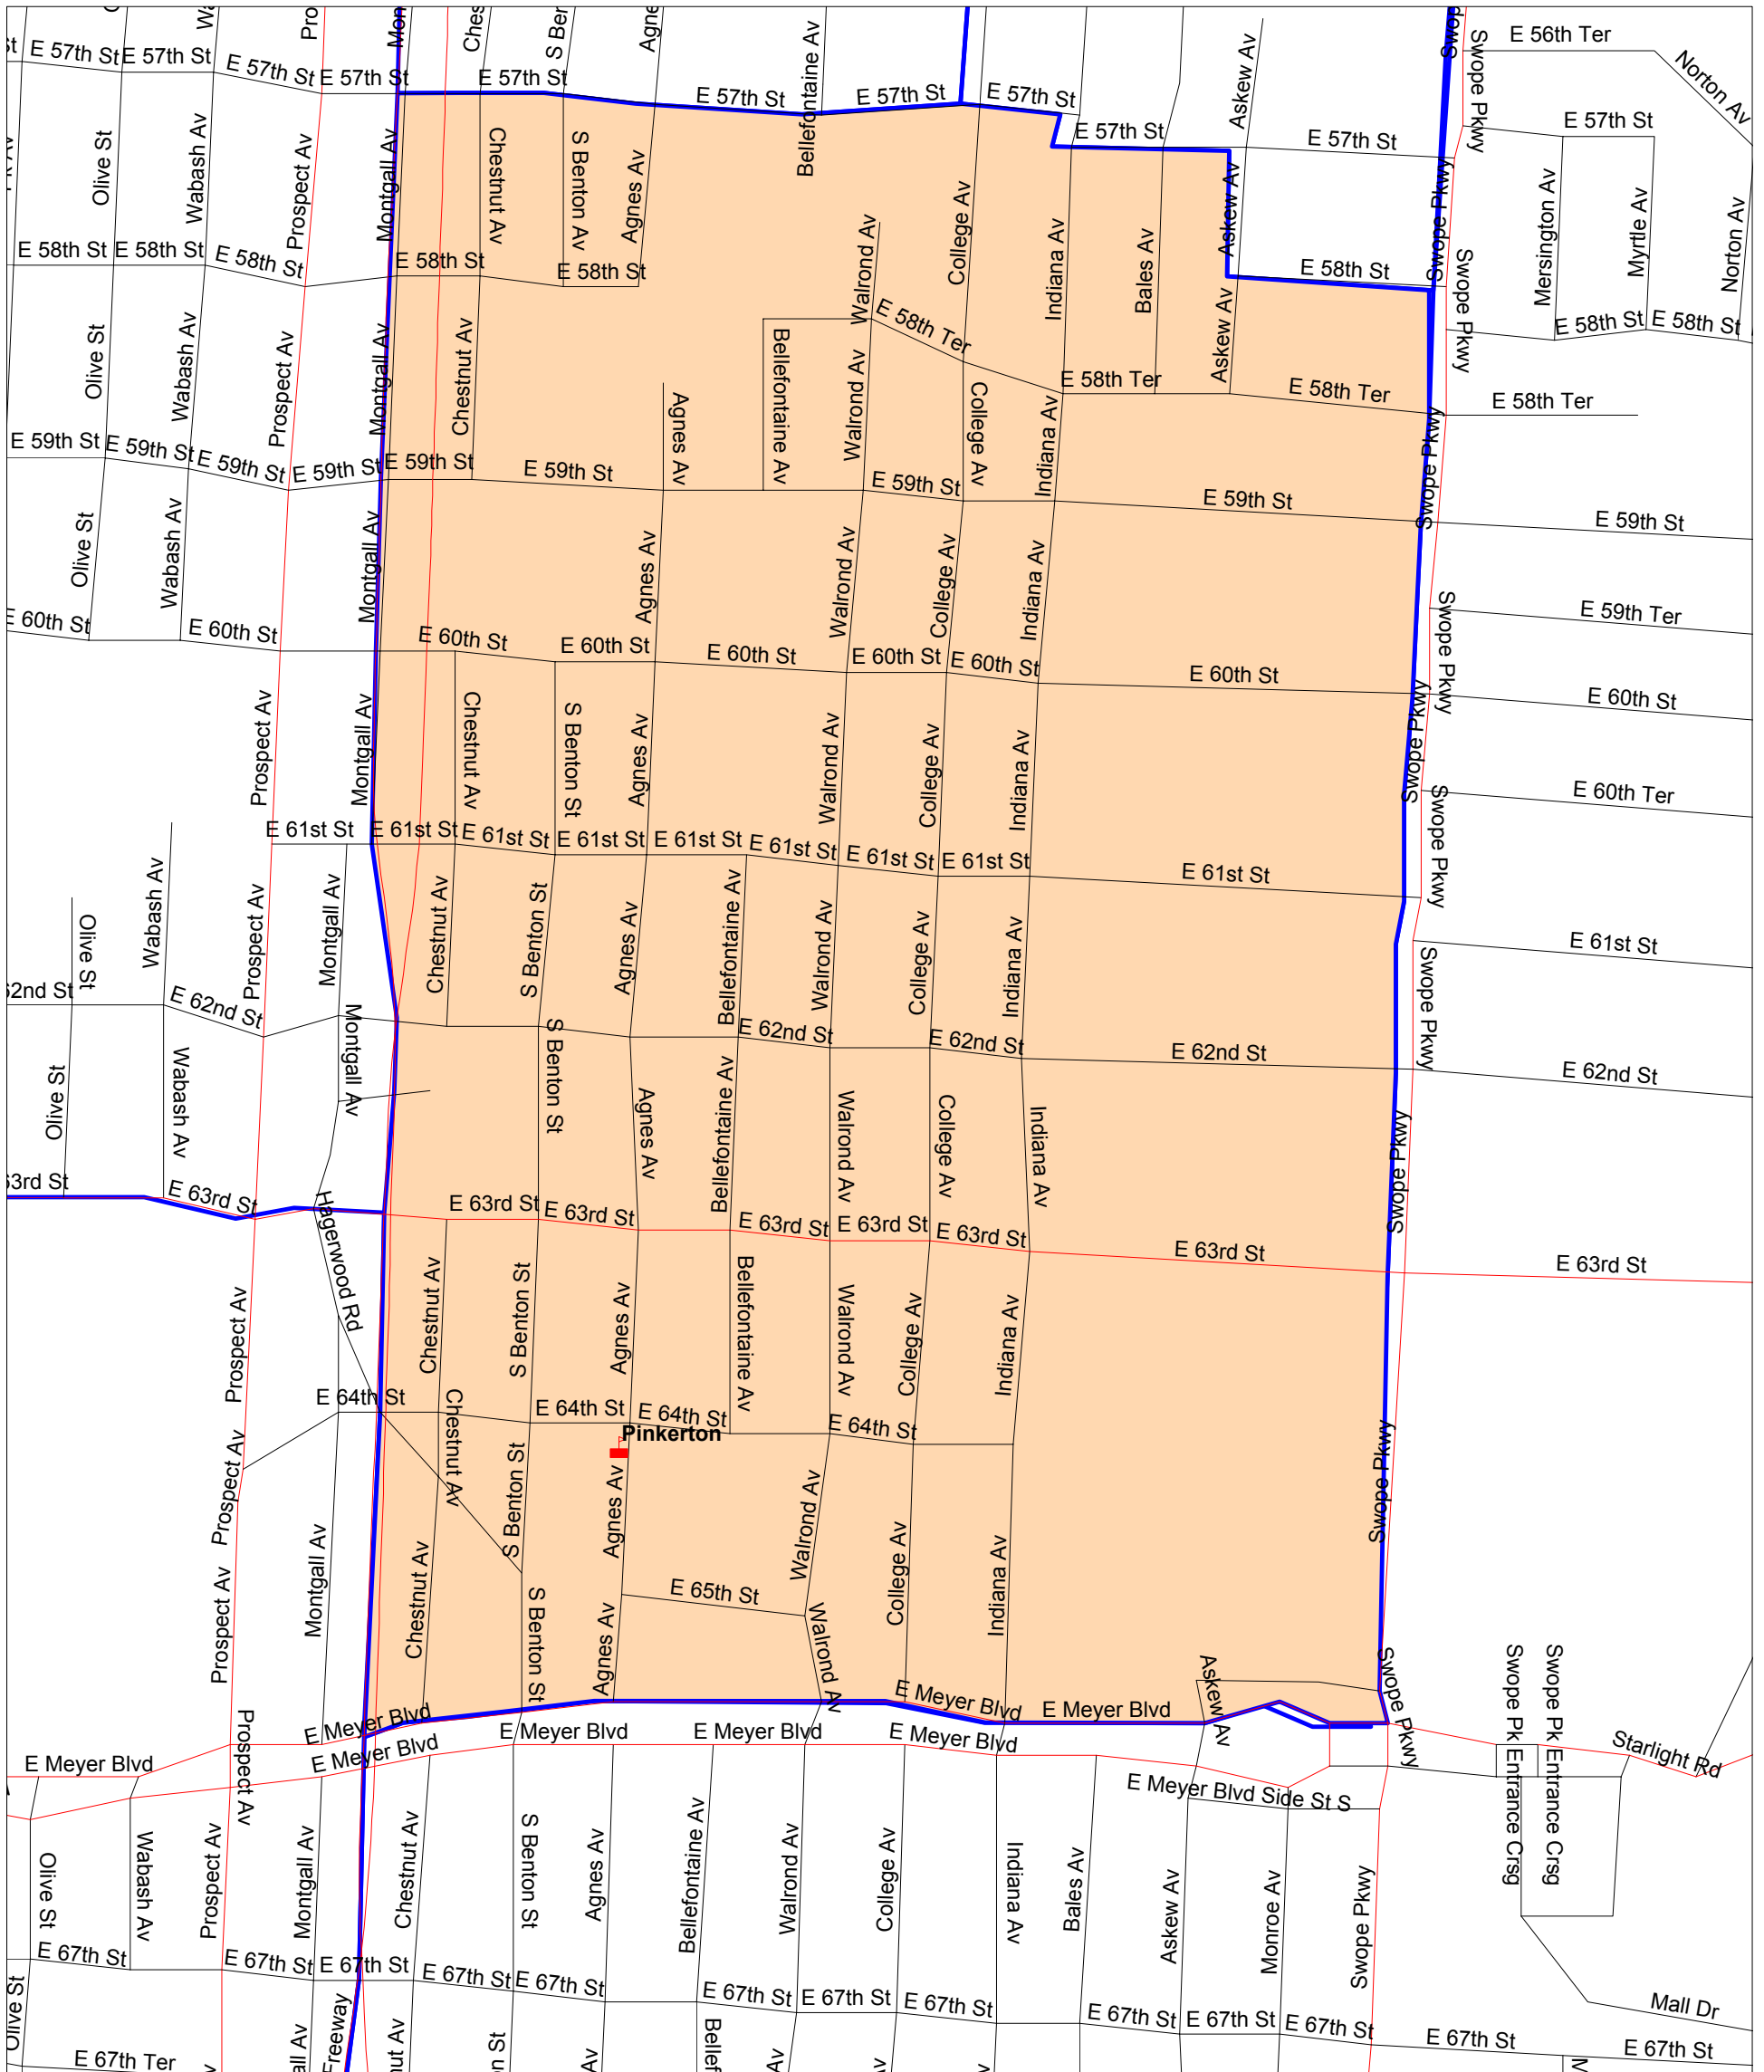

# Kansas City Missouri School District Pinkerton K-8 Boundary

**PINKERTON ELEMENTARY SCHOOL BOUNDARY**

Starting Meyer Blvd & Montgall, north on Montgall to 57th St, east on 57th St to Askew Ave, south on Askew Ave to 58th St, east on 58th St to Swope Parkway, south on Swope Parkway to Meyer Blvd, west on Meyer Blvd to Montgall.