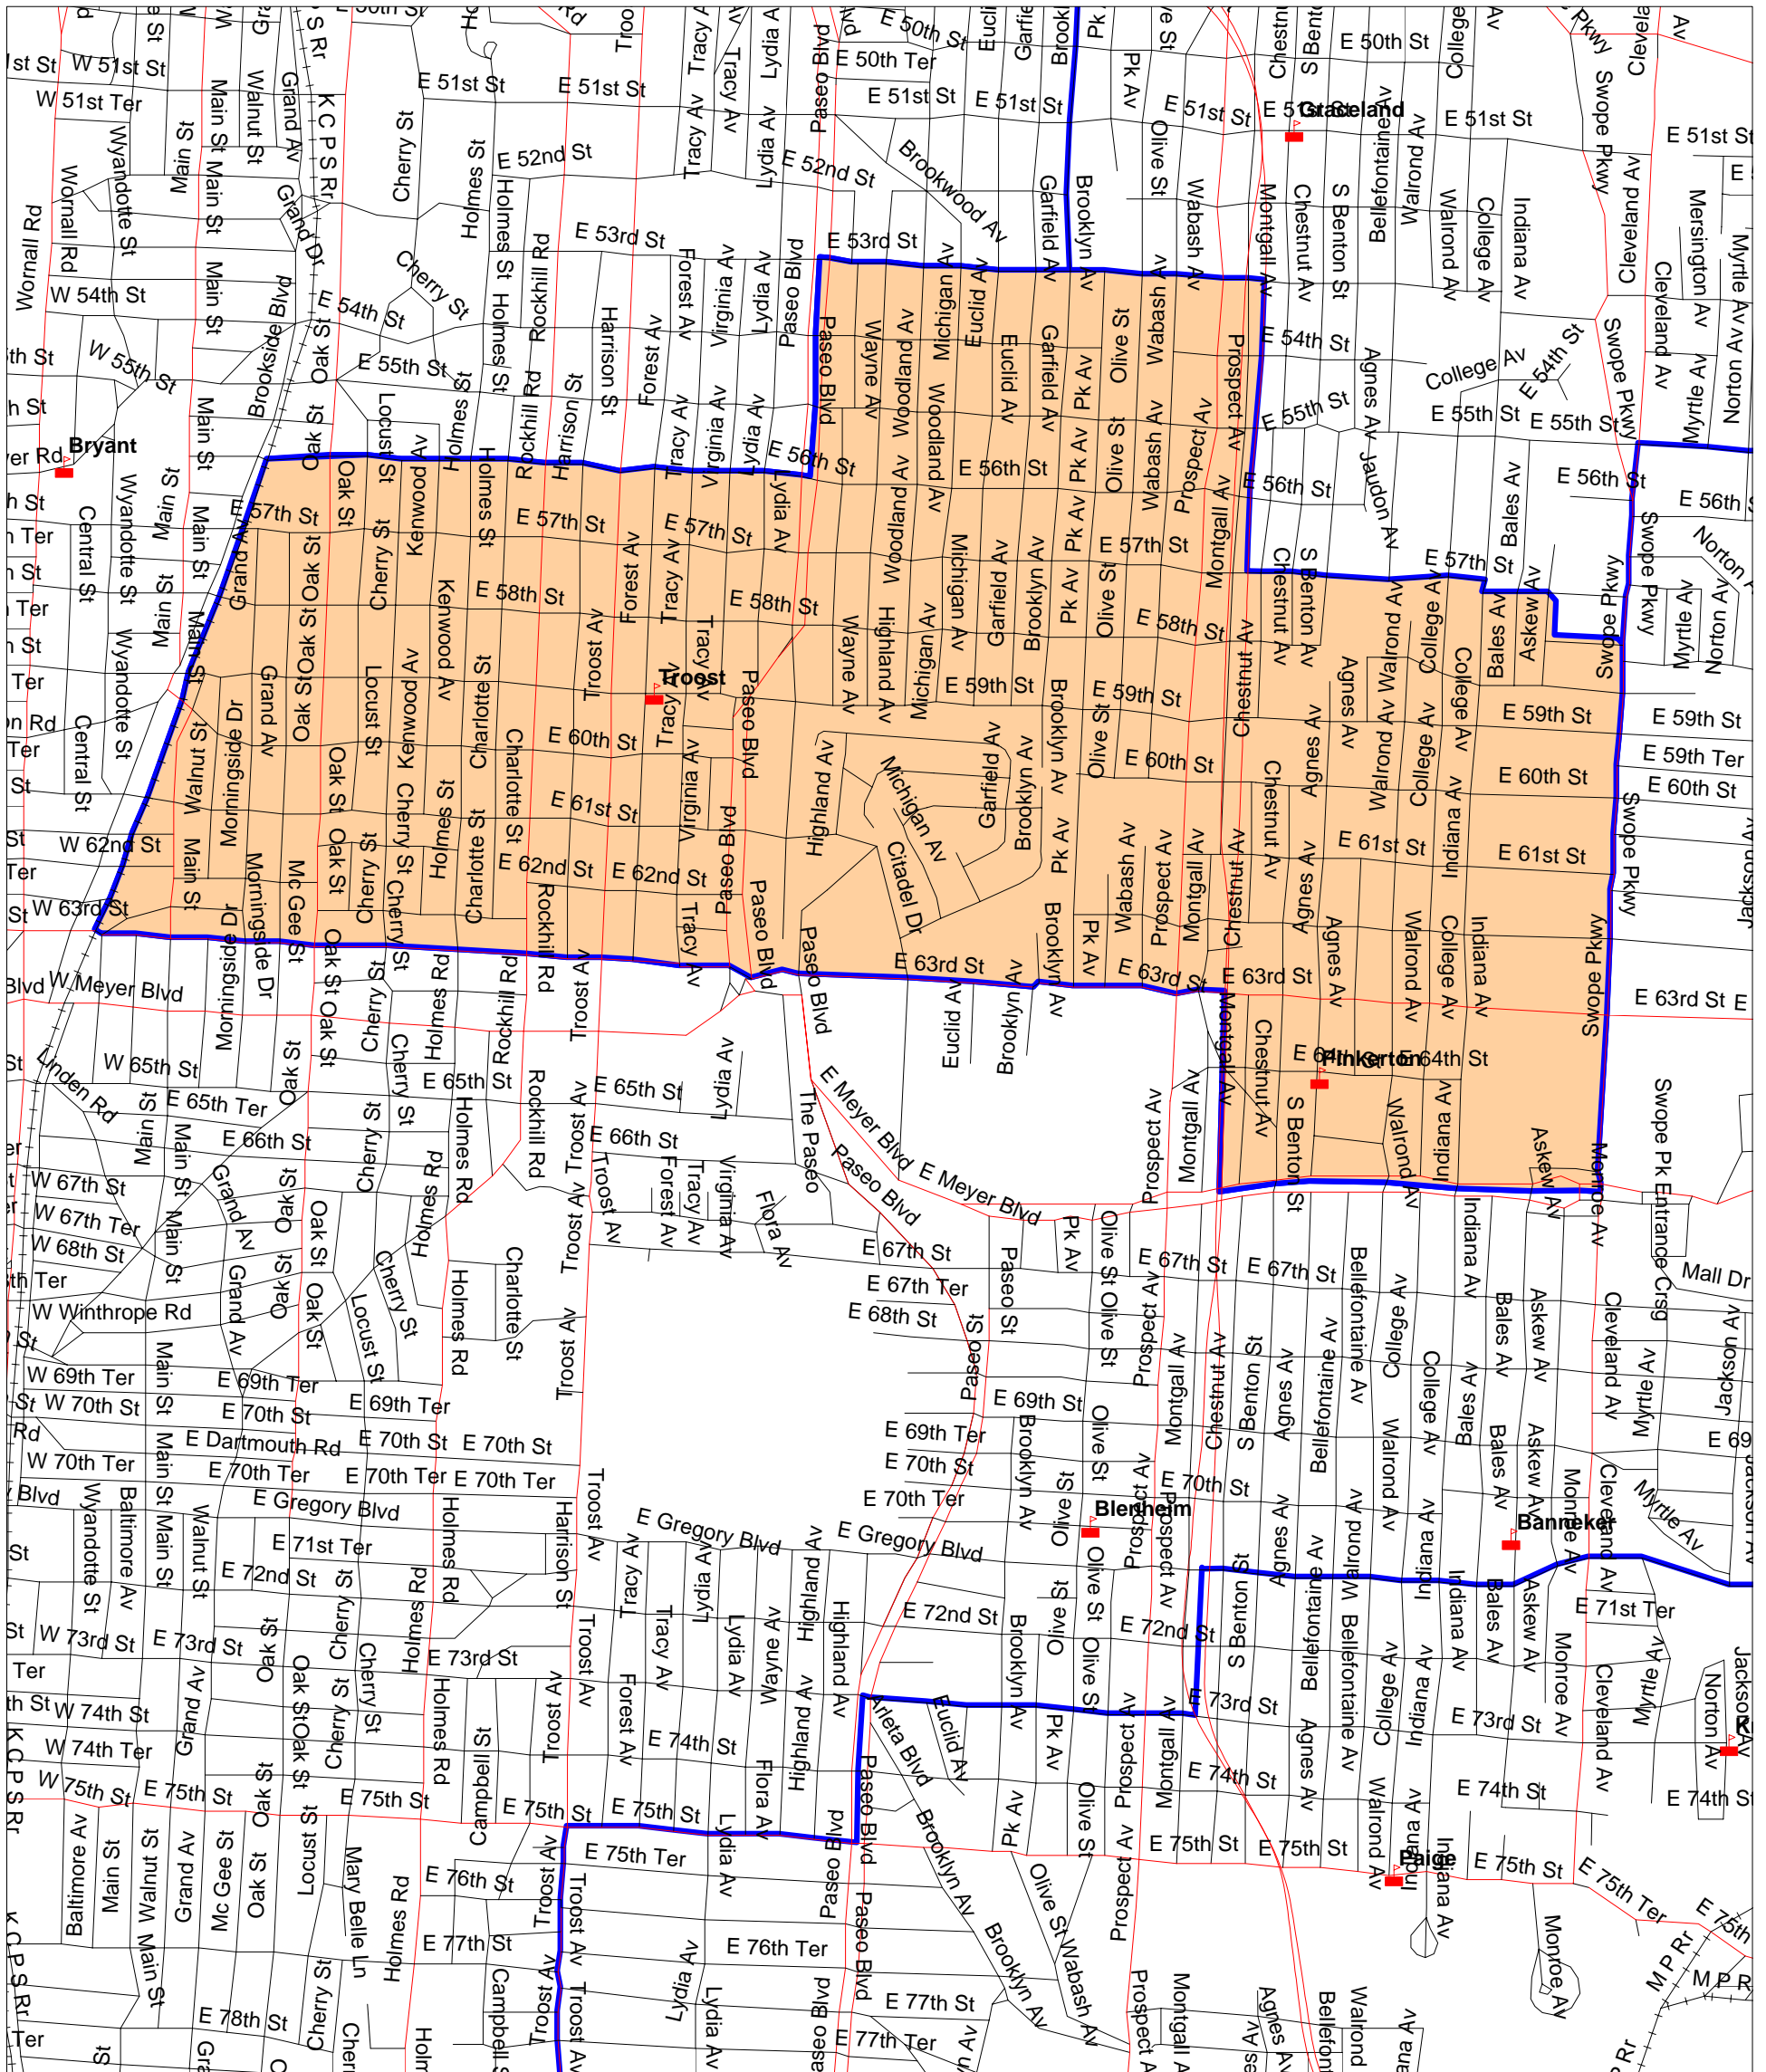

Kansas City Missouri School District (Troost) at Pinkerton 7 - 8 Grade Boundary

PINKERTON 7 - 8 GRADE SCHOOL BOUNDARY

Starting at 63rd St & KPS Railroad, go North on KPS Railroad to 56th St, East on 56th St to Paseo, North on Paseo Blvd to 53rd St, East on 53rd St to Montgall Ave, South on Montgall Ave to 57th St, East on 57th St to Indiana Ave, South on Indiana Ave to 58th Ter, East on 58th Ter to Swope Parkway, South on Swope Parkway to Meyer Blvd, West on Meyer Blvd to Montgall Ave, North on Montgall Ave to 63rd St, West on 63rd St to KPS Railroad.