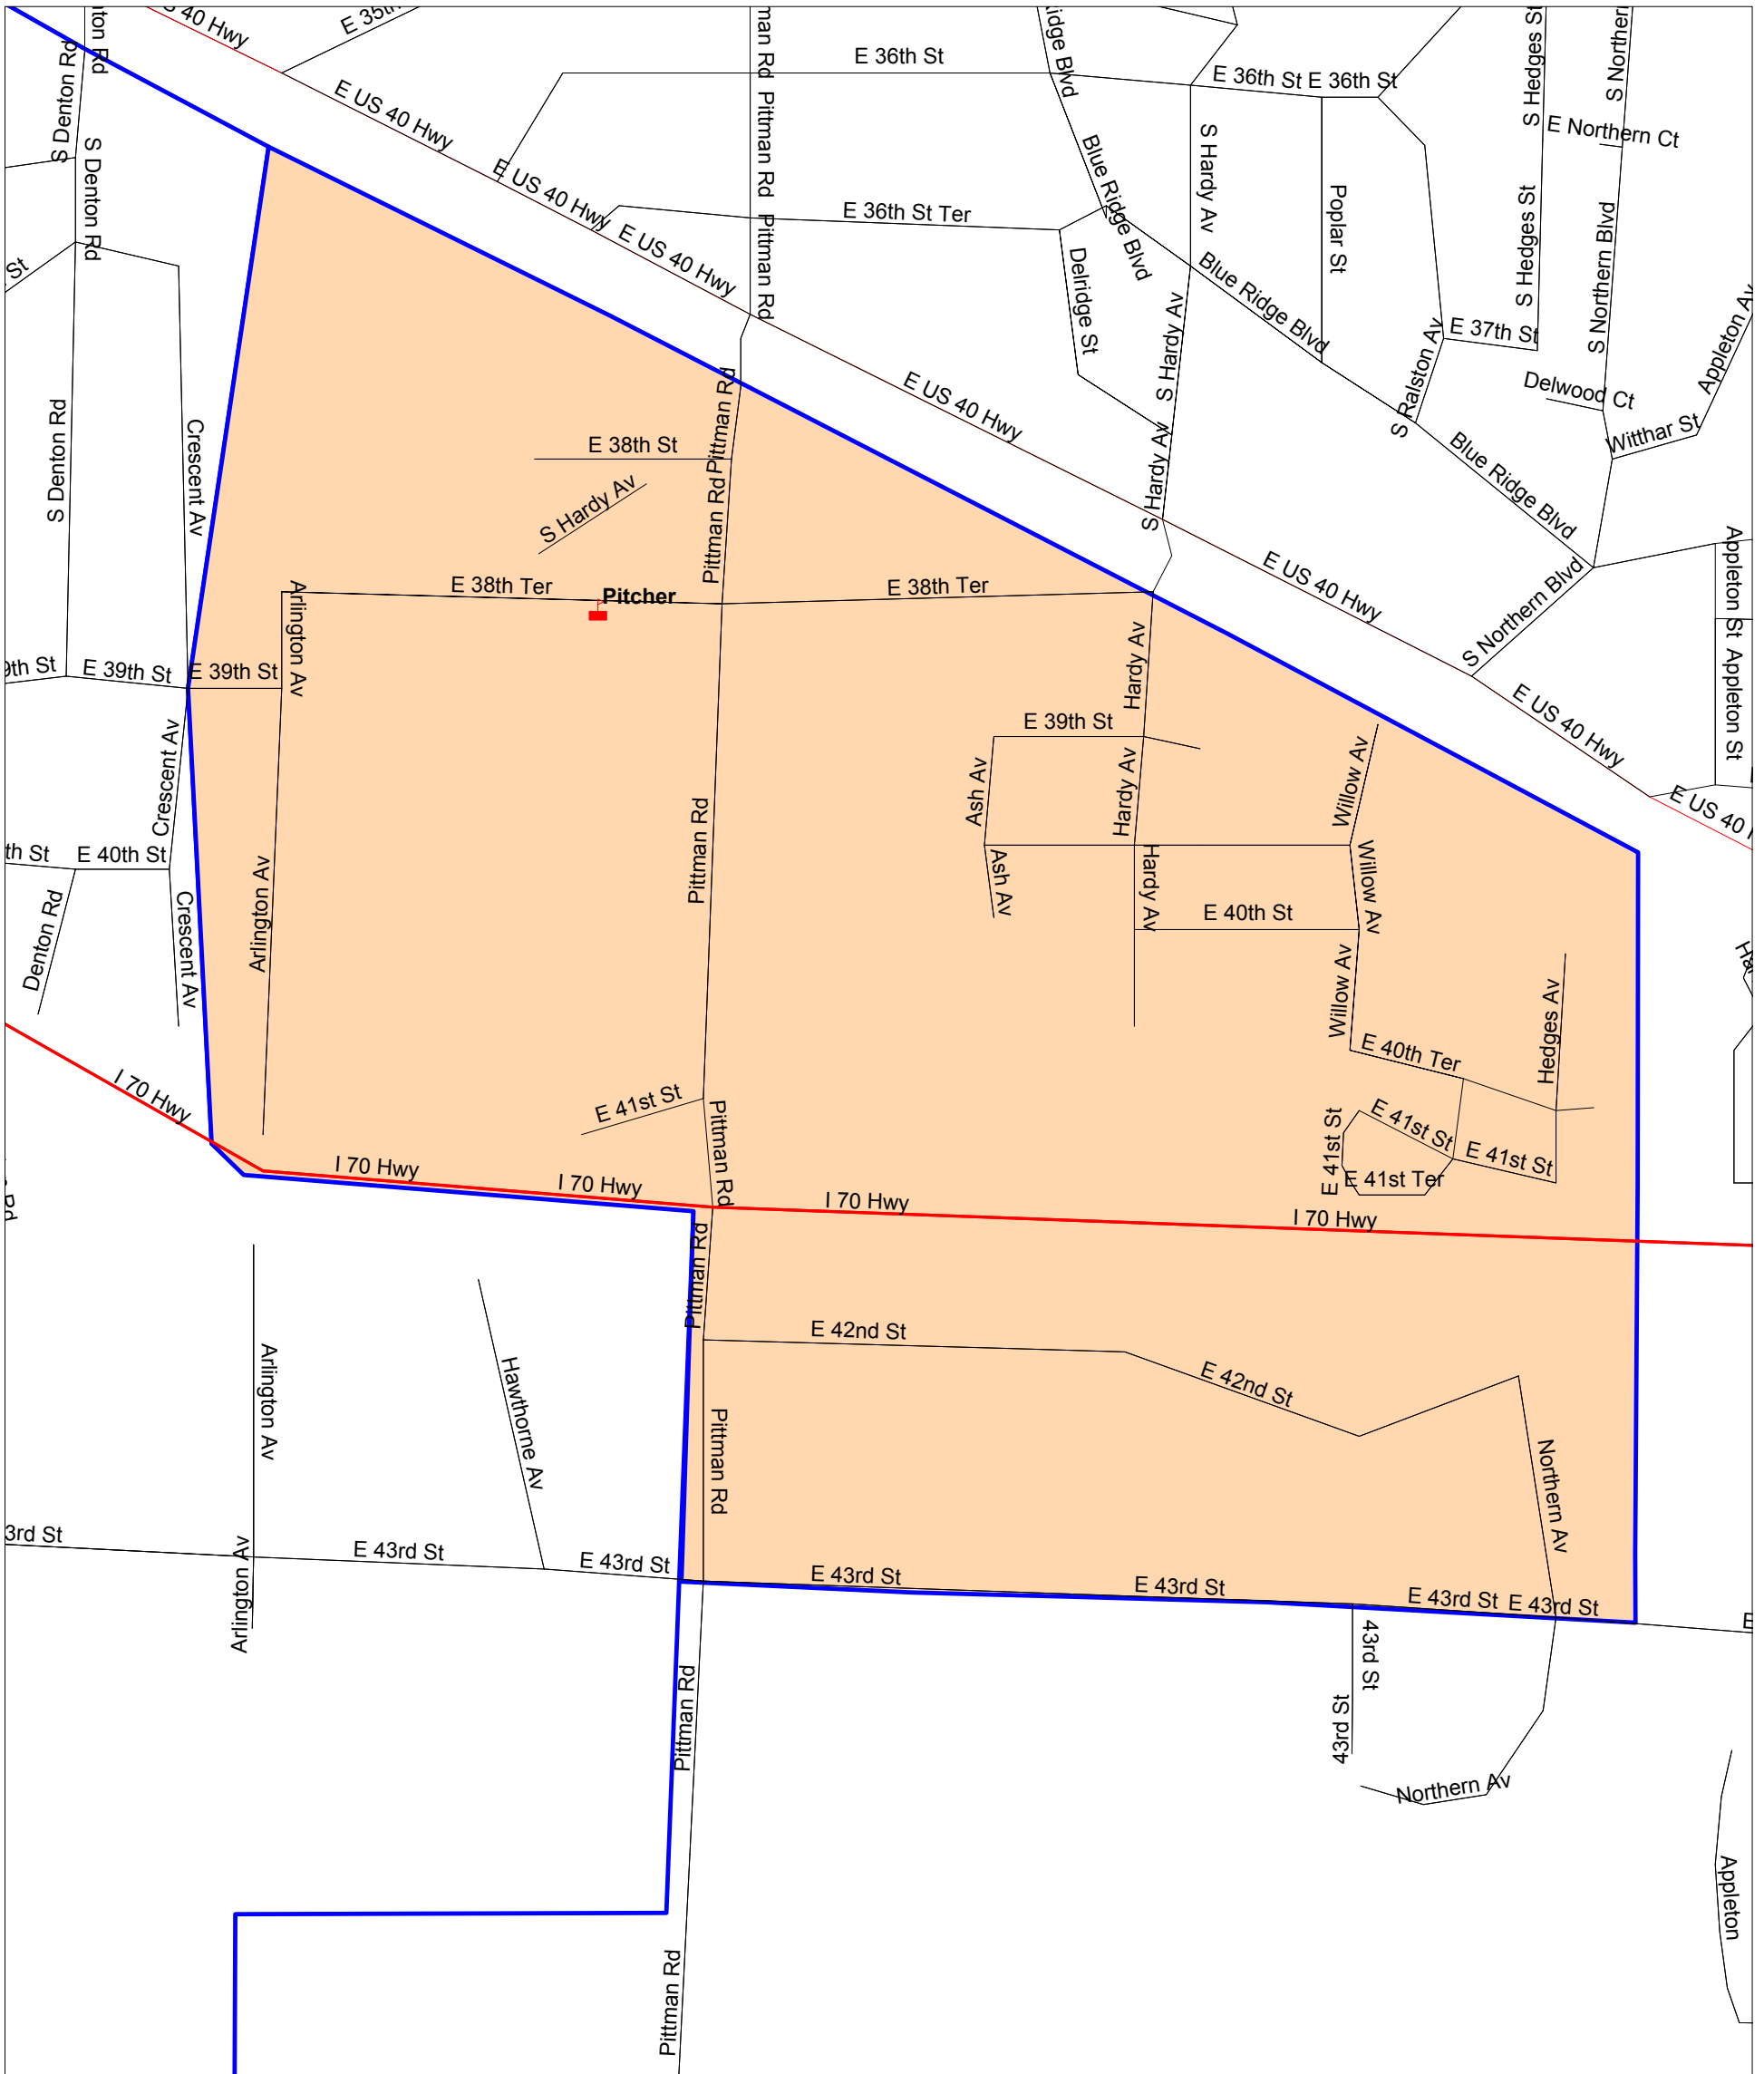

Kansas City Missouri School District Pitcher K-8 Boundary

PITCHER ELEMENTARY SCHOOL BOUNDARY

Starting at 43rd St & Pittman Rd, north on Pittman Rd to I-70, west on I-70 to Crescent Ave, north on Crescent Ave to US 40 Hwy, east on 40 Hwy to east KCMUSD Boundary line, south on KCMUSD Boundary line to 43rd St, west on 43rd St to Pittman Rd.