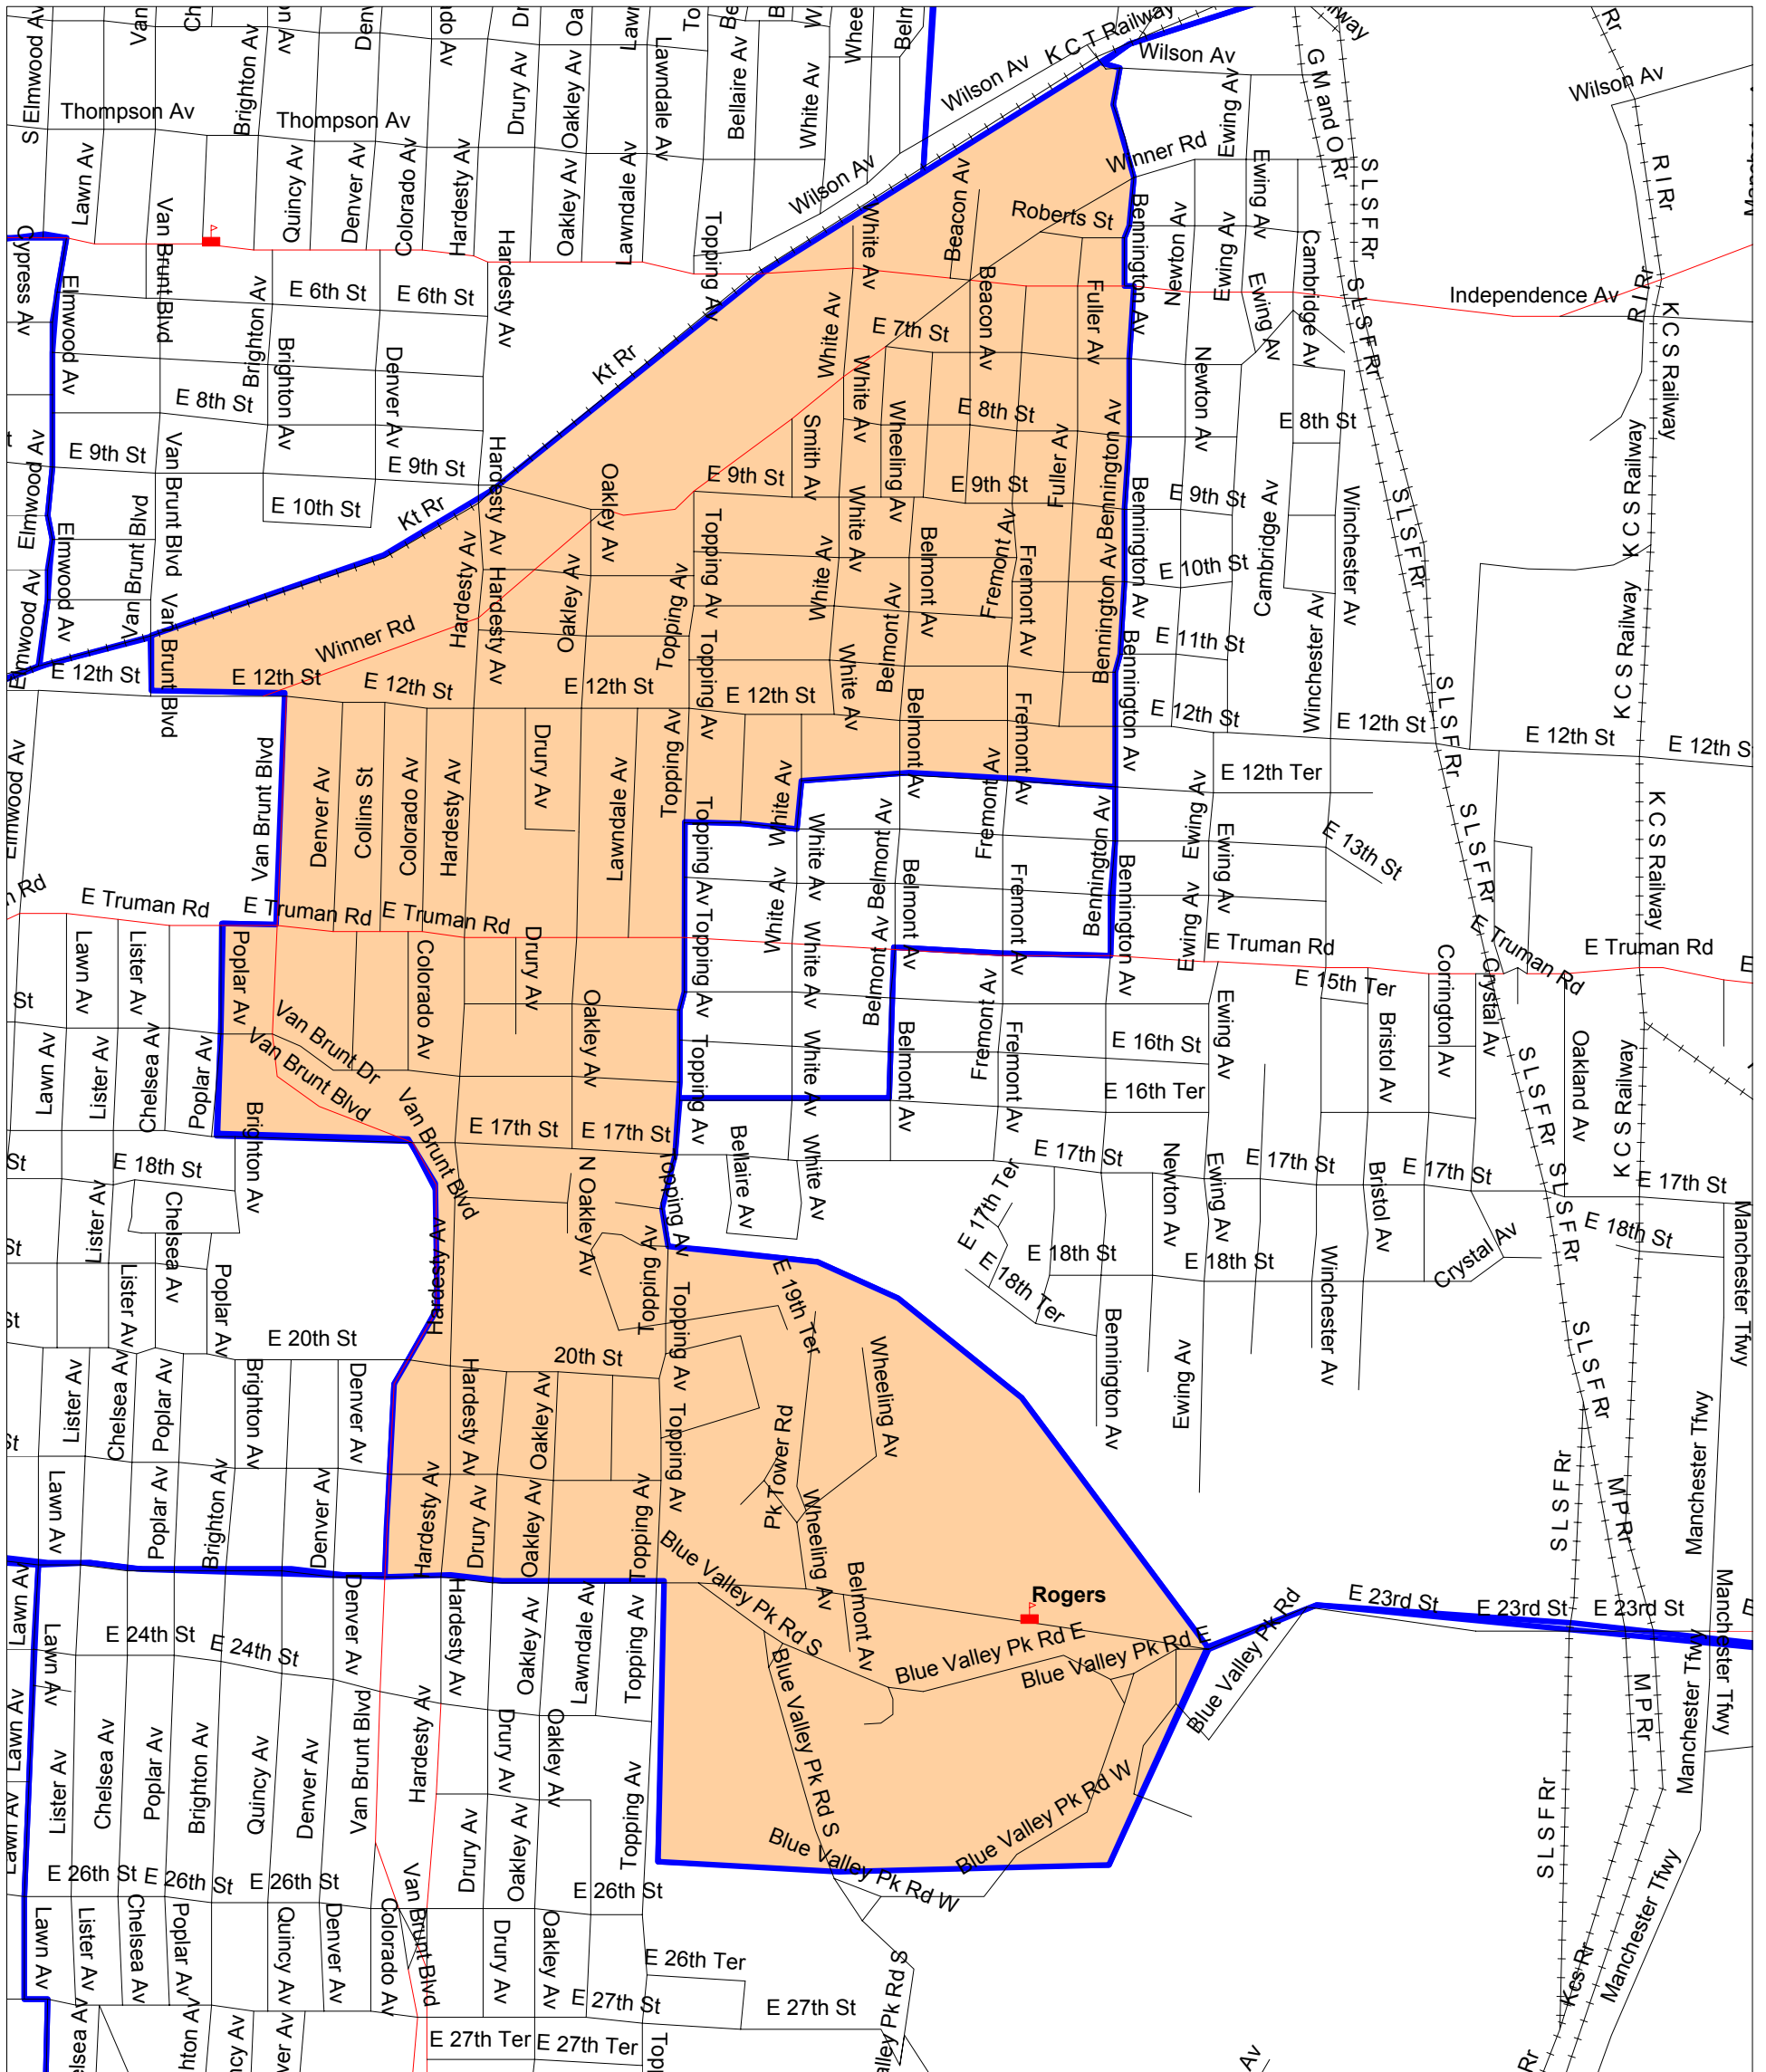

# Kansas City Missouri School District Rogers Boundary

**ROGERS ELEMENTARY SCHOOL BOUNDARY**

Starting at 25th St Ter & Topping Ave, north on Topping Ave to 23rd St, west on 23rd St to Van Brunt Blvd, north on Van Brunt Blvd to 17th St, west on 17th St to Poplar Ave, north on Poplar Ave to Truman Rd, east on Truman Rd to Van Brunt Blvd, north on Van Brunt Blvd to 12th St, west on 12th St to Van Brunt Blvd, north on Van Brunt Blvd to KCT Railway, KCT Railway northeast to Bennington Ave, south on Bennington Ave to 12 Terr, west on 12th Ter to White Ave, south on White Ave to 13th St, west on 13th St to Topping Ave, south on Topping Ave to 18th Ter, south and east to 23rd St & Blue Valley Rd, southwest to a point east of Blue Valley Pk Rd W & Blue Valley Pk Rd at 25th St Ter & Topping Ave.