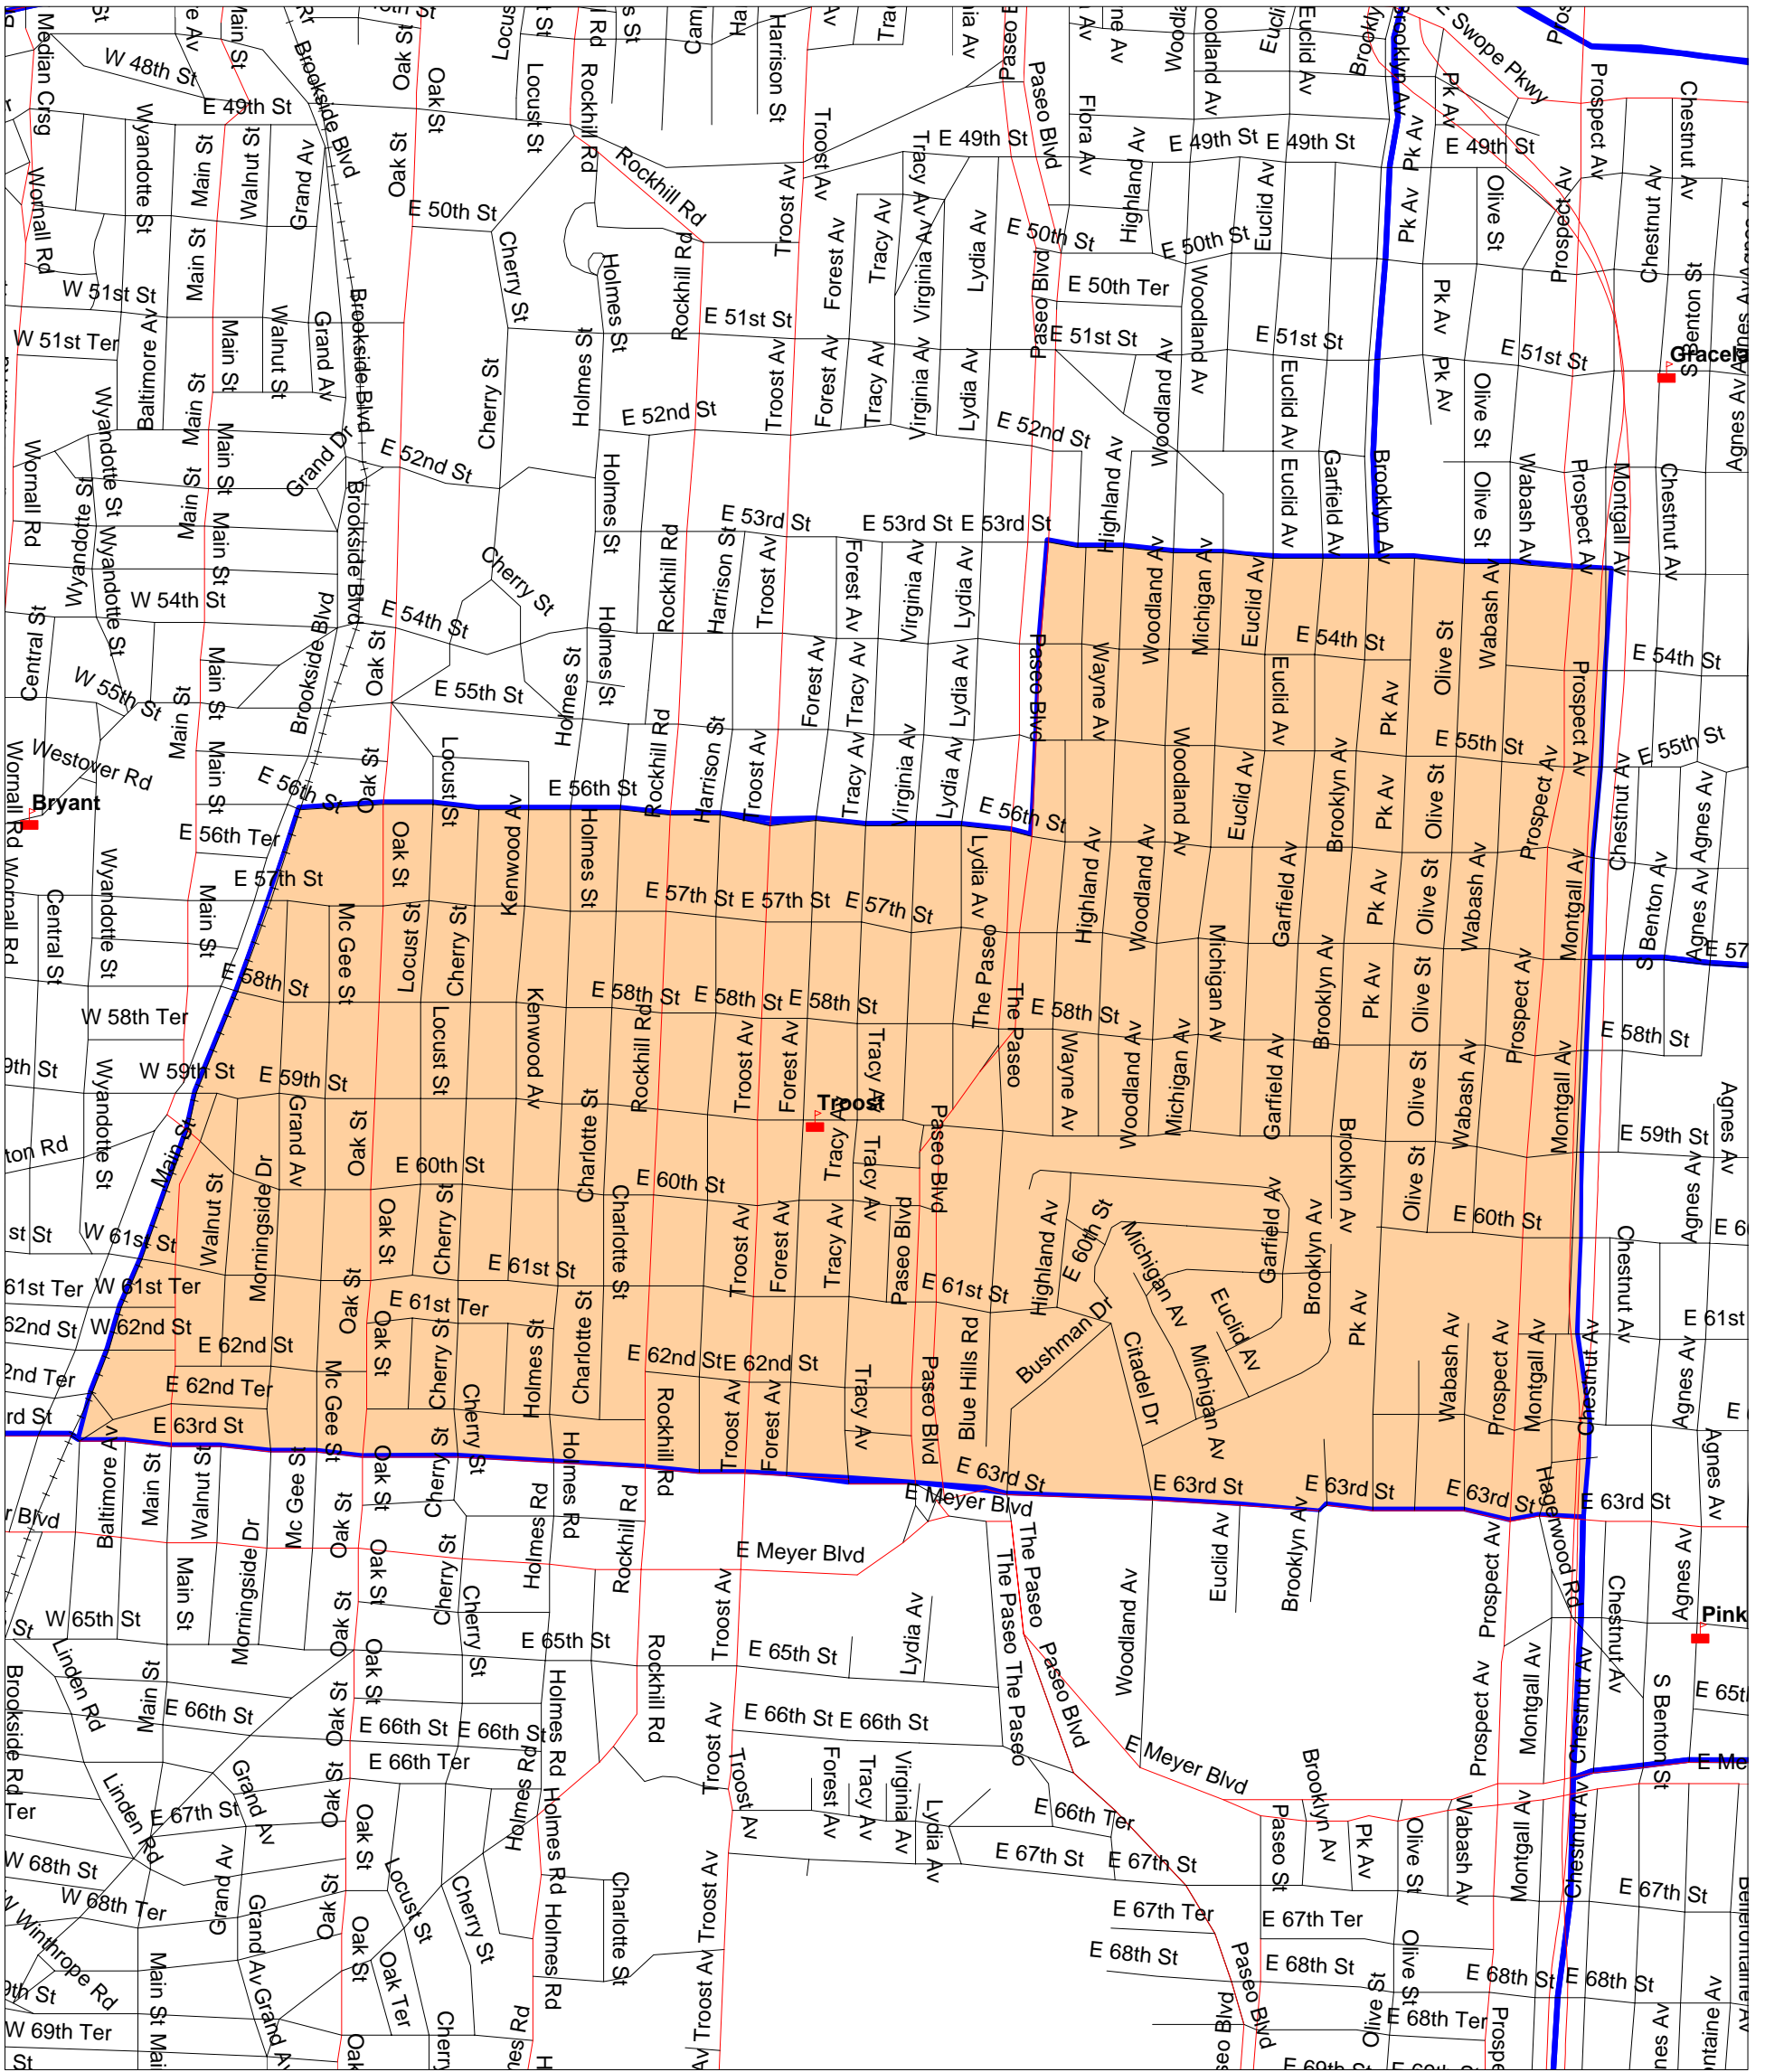

# Kansas City Missouri School District Troost K-6 Boundary

**TROOST ELEMENTARY SCHOOL BOUNDARY**

Starting 63rd St & Brookside Blvd, northeast on Brookside Blvd to 56th St, east on 56th St to Paseo Blvd, north on Paseo Blvd to 53rd St, east on 53rd St to Montgall, south on Montgall Ave to 63rd St, west on 63rd St to Brookside Blvd.