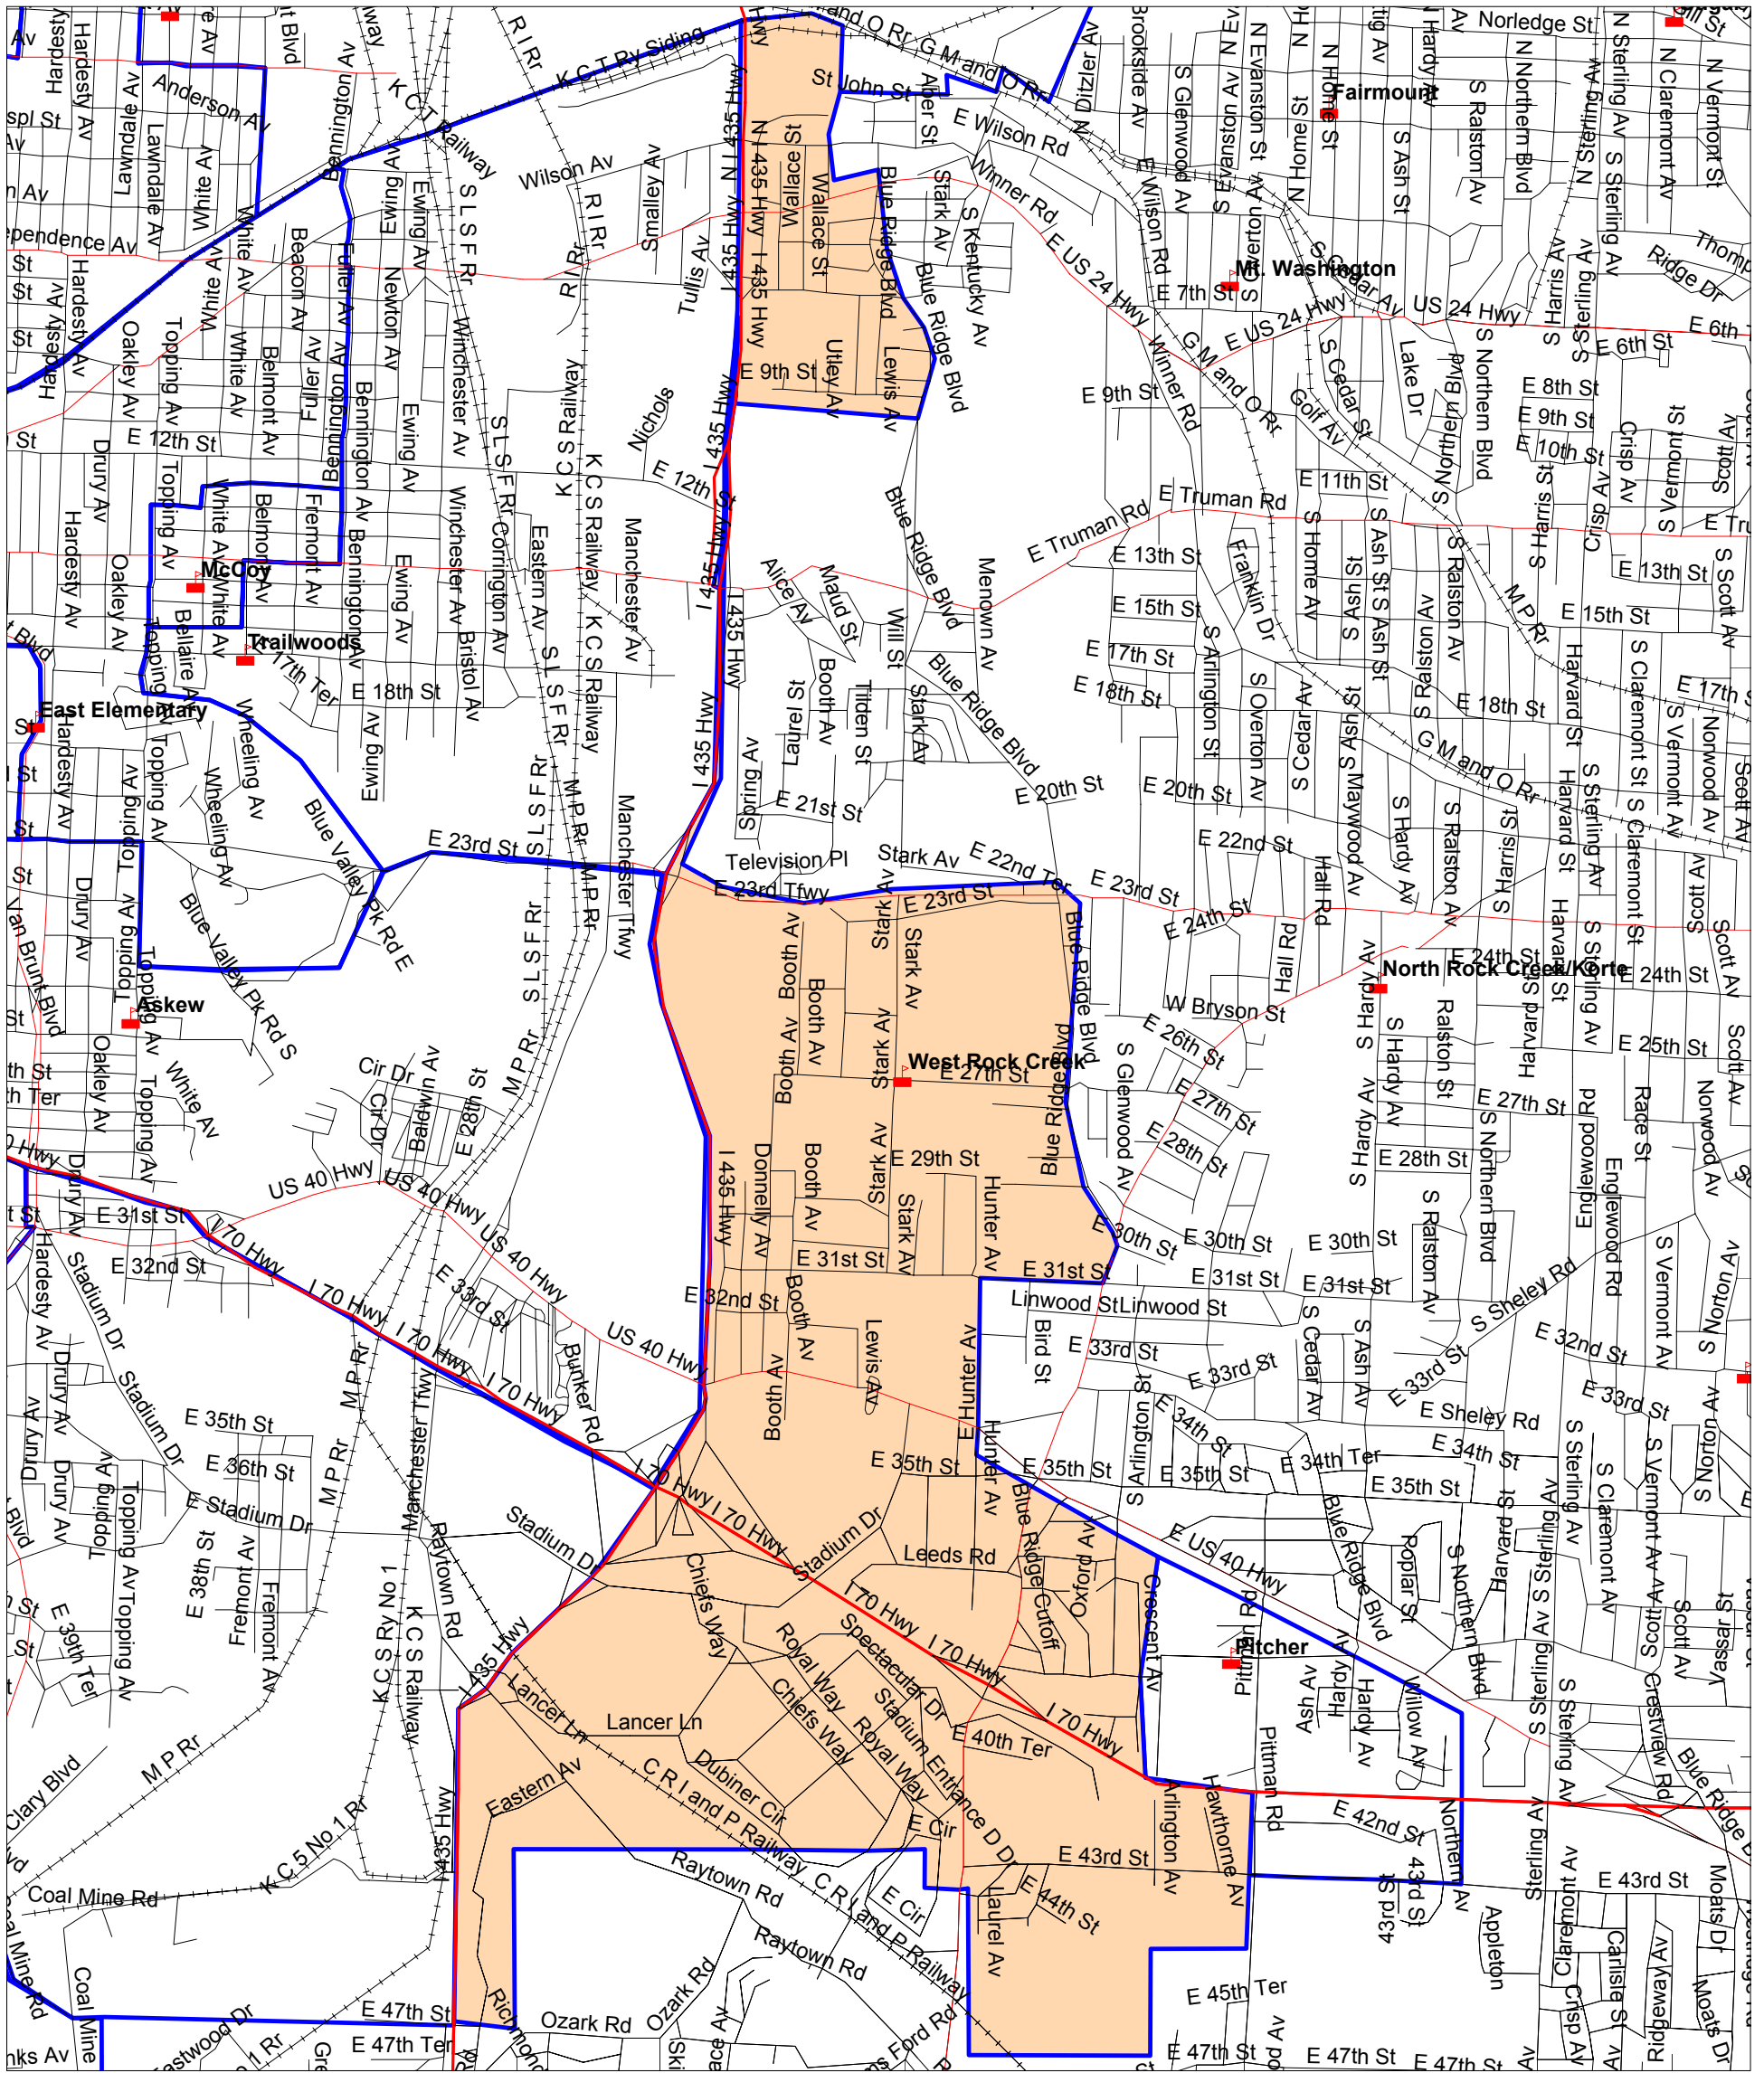

Kansas City Missouri School District West Rock Creek K-8 Boundary

WEST ROCK CREEK ELEMENTARY SCHOOL BOUNDARY

Starting at 47th St & I-435, north on I-435 to KCT Railway, KCT Railway east to a point north of Booth Ave, south on Booth Ave to Winner Rd, east on Winner Rd to Blue Ridge Blvd, south on Blue Ridge Blvd to 31st St, west on 31st St to Hunter Ave, south on Hunter Ave to US 40 Hwy, southeast on 40 Hwy to Crescent Ave, south on Crescent Ave to I-70, east on I-70 Hwy to Pitman Rd, south on Pitman Rd to a point west of 43rd Ter, going south and west on the KCMUSD Boundary line to 47th St & I-435.